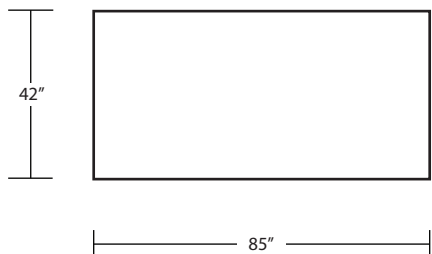

BOULEVARD

46D x 10FT Sofa (2/1)

46D x 10FT Sofa (2/2)

46D 9FT Sofa (2/1)

46D 9FT Sofa (2/2)

46D 8FT Sofa (2/1)

46D 8FT Sofa (2/2)

46D 7FT Sofa (2/1)

42D RAF 1 Arm Loveseat

42D LAF 1 Arm Chaise

42D RAF 1 Arm Chaise

7FT Rect Cocktail Table

Ottoman

Arm Tray 9Wx15Dx5H