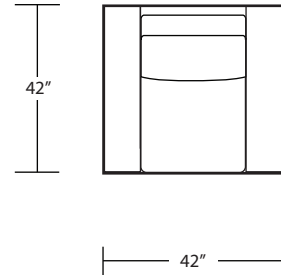

BOULEVARD

46D x 10FT Sofa (2/1)

46D x 10FT Sofa (2/2)

46D 9FT Sofa (2/1)

46D 9FT Sofa (2/2)

46D 8FT Sofa (2/1)

46D 8FT Sofa (2/2)

46D 7FT Sofa (2/1)

46D 7FT Sofa (2/2)

46D Chair

46D LAF 1 Arm Loveseat

46D RAF 1 Arm Loveseat

46D LAF 1 Arm Chaise

46D RAF 1 Arm Chaise

42D x 10FT Sofa (2/1)

42D x 10FT Sofa (2/2)

42D x 9FT Sofa (2/1)

42D x 9FT Sofa (2/2)

42D x 8FT Sofa (2/1)

42D x 8FT Sofa (2/2)

42D x 7FT Sofa (2/1)

42D x 7FT Sofa (2/2)

42D Chair

42D LAF 1 Arm Loveseat

42D RAF 1 Arm Loveseat

42D LAF 1 Arm Chaise

42D RAF 1 Arm Chaise

7FT Rect Cocktail Table

Ottoman

Arm Tray 9Wx15Dx5H