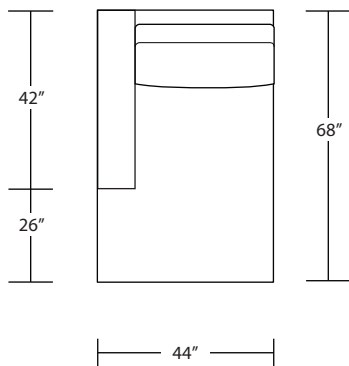

BOULEVARD

46D x 10FT Sofa (2/1)

46D x 10FT Sofa (2/2)

46D 9FT Sofa (2/1)

46D 9FT Sofa (2/2)

46D 8FT Sofa (2/1)

46D 8FT Sofa (2/2)

46D 7FT Sofa (2/1)

46D 7FT Sofa (2/2)

46D Chair

46D LAF 1 Arm Loveseat

46D RAF 1 Arm Loveseat

46D LAF 1 Arm Chaise

46D RAF 1 Arm Chaise

42D x 10FT Sofa (2/1)

42D x 10FT Sofa (2/2)

42D x 9FT Sofa (2/1)

42D x 9FT Sofa (2/2)

42D x 8FT Sofa (2/1)

42D x 8FT Sofa (2/2)

42D x 7FT Sofa (2/1)

42D x 7FT Sofa (2/2)

42D Chair

42D LAF 1 Arm Loveseat

42D RAF 1 Arm Loveseat

42D LAF 1 Arm Chaise

42D RAF 1 Arm Chaise

7FT Rect Cocktail Table

Ottoman

Arm Tray 9Wx15Dx5H