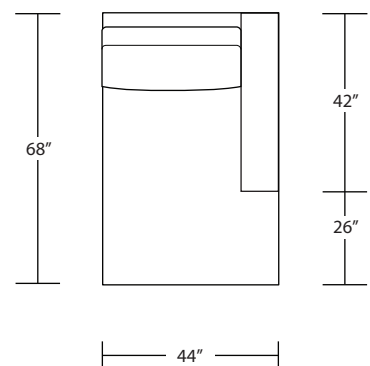

BOULEVARD

46D x 10FT Sofa (2/1)

46D x 10FT Sofa (2/2)

46D 9FT Sofa (2/1)

46D 9FT Sofa (2/2)

46D 8FT Sofa (2/1)

46D 8FT Sofa (2/2)

46D 7FT Sofa (2/1)

46D 7FT Sofa (2/2)

46D Chair

46D LAF 1 Arm Loveseat

46D RAF 1 Arm Loveseat

46D LAF 1 Arm Chaise

46D RAF 1 Arm Chaise

42D x 10FT Sofa (2/1)

42D x 10FT Sofa (2/2)

42D x 9FT Sofa (2/1)

42D x 9FT Sofa (2/2)

42D x 8FT Sofa (2/1)

42D x 8FT Sofa (2/2)

42D x 7FT Sofa (2/1)

42D x 7FT Sofa (2/2)

42D Chair

42D LAF 1 Arm Loveseat

42D RAF 1 Arm Loveseat

42D LAF 1 Arm Chaise

42D RAF 1 Arm Chaise

7FT Rect Cocktail Table

Ottoman

Arm Tray 9Wx15Dx5H