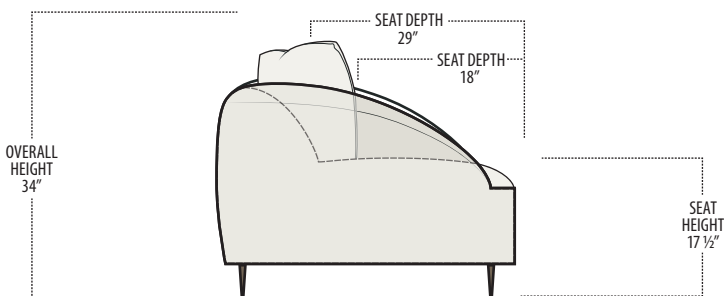

Scan the QR Code to access our product page online for additional options and features. This link will also allow you to view this spec sheet as a digital PDF file.

■ Side View Specification | Not to Scale [CUSTOM SIZING AVAILABLE]

■ Top View Specifications | Scale: 1/4" = 1FT. (All dimensions are approximate and subject to change.)