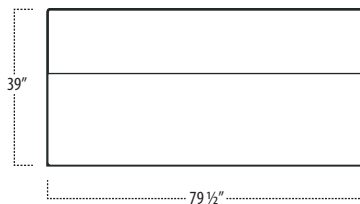

Top View Specifications | Scale: 1/4" = 1FT. (All dimensions are approximate and subject to change.)

■ Top View Specifications | Scale: 1/4" = 1FT.

(Seat depth may vary depending on back pillow placement. All dimensions are approximate and subject to change.)

LAF 1 ARM SOFA (1 SEAT)

ARMLESS SOFA (1 SEAT)

RAF 1 ARM SOFA (1 SEAT)

LAF 1 ARM SOFA (3 SEAT)

ARMLESS SOFA (3 SEAT)

RAF 1 ARM SOFA (3 SEAT)

LAF 1 ARM LOVESEAT (1 SEAT)

ARMLESS LOVESEAT (1 SEAT)