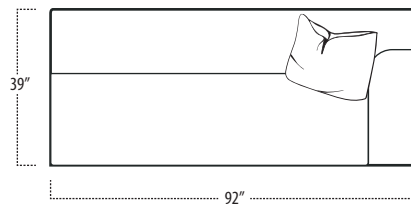

Top View Specifications | Scale: 1/4" = 1FT. (All dimensions are approximate and subject to change.)

■ Top View Specifications | Scale: 1/4" = 1FT.

(Seat depth may vary depending on back pillow placement. All dimensions are approximate and subject to change.)

LAF 1 ARM SOFA (1 SEAT)

ARMLESS SOFA (1 SEAT)

RAF 1 ARM SOFA (1 SEAT)

LAF 1 ARM SOFA (3 SEAT)

ARMLESS SOFA (3 SEAT)

RAF 1 ARM SOFA (3 SEAT)

LAF 1 ARM LOVESEAT (1 SEAT)

ARMLESS LOVESEAT (1 SEAT)

■ Top View Specifications | Scale: 1/4" = 1FT.

(Seat depth may vary depending on back pillow placement. All dimensions are approximate and subject to change.)