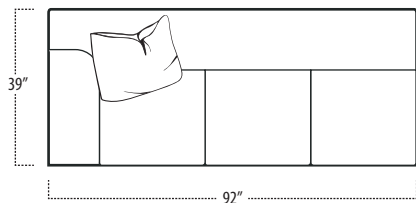

Top View Specifications | Scale: 1/4" = 1FT. (All dimensions are approximate and subject to change.)

■ Top View Specifications | Scale: 1/4" = 1FT.

(Seat depth may vary depending on back pillow placement. All dimensions are approximate and subject to change.)

LAF 1 ARM SOFA (1 SEAT)

ARMLESS SOFA (1 SEAT)

RAF 1 ARM SOFA (1 SEAT)

LAF 1 ARM SOFA (3 SEAT)

ARMLESS SOFA (3 SEAT)

RAF 1 ARM SOFA (3 SEAT)

LAF 1 ARM LOVESEAT (1 SEAT)

ARMLESS LOVESEAT (1 SEAT)

RAF 1 ARM LOVESEAT (1 SEAT)

LAF 1 ARM LOVESEAT (2 SEAT)

ARMLESS LOVESEAT (2 SEAT)

RAF 1 ARM LOVESEAT (2 SEAT)

LAF 1 ARM CHAIR

ARMLESS CHAIR

RAF 1 ARM CHAIR

telluride

■ Top View Specifications | Scale: 1/4" = 1FT.

(Seat depth may vary depending on back pillow placement. All dimensions are approximate and subject to change.)