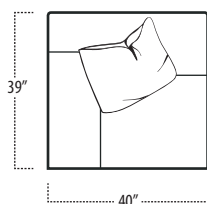

Top View Specifications | Scale: 1/4" = 1FT. (All dimensions are approximate and subject to change.)

■ Top View Specifications | Scale: 1/4" = 1FT.

(Seat depth may vary depending on back pillow placement. All dimensions are approximate and subject to change.)

RAF 1 ARM LOVESEAT (1 SEAT)

LAF 1 ARM LOVESEAT (2 SEAT)

ARMLESS LOVESEAT (2 SEAT)

RAF 1 ARM LOVESEAT (2 SEAT)

LAF 1 ARM CHAIR

ARMLESS CHAIR

RAF 1 ARM CHAIR

telluride

■ Top View Specifications | Scale: 1/4" = 1FT.

(Seat depth may vary depending on back pillow placement. All dimensions are approximate and subject to change.)