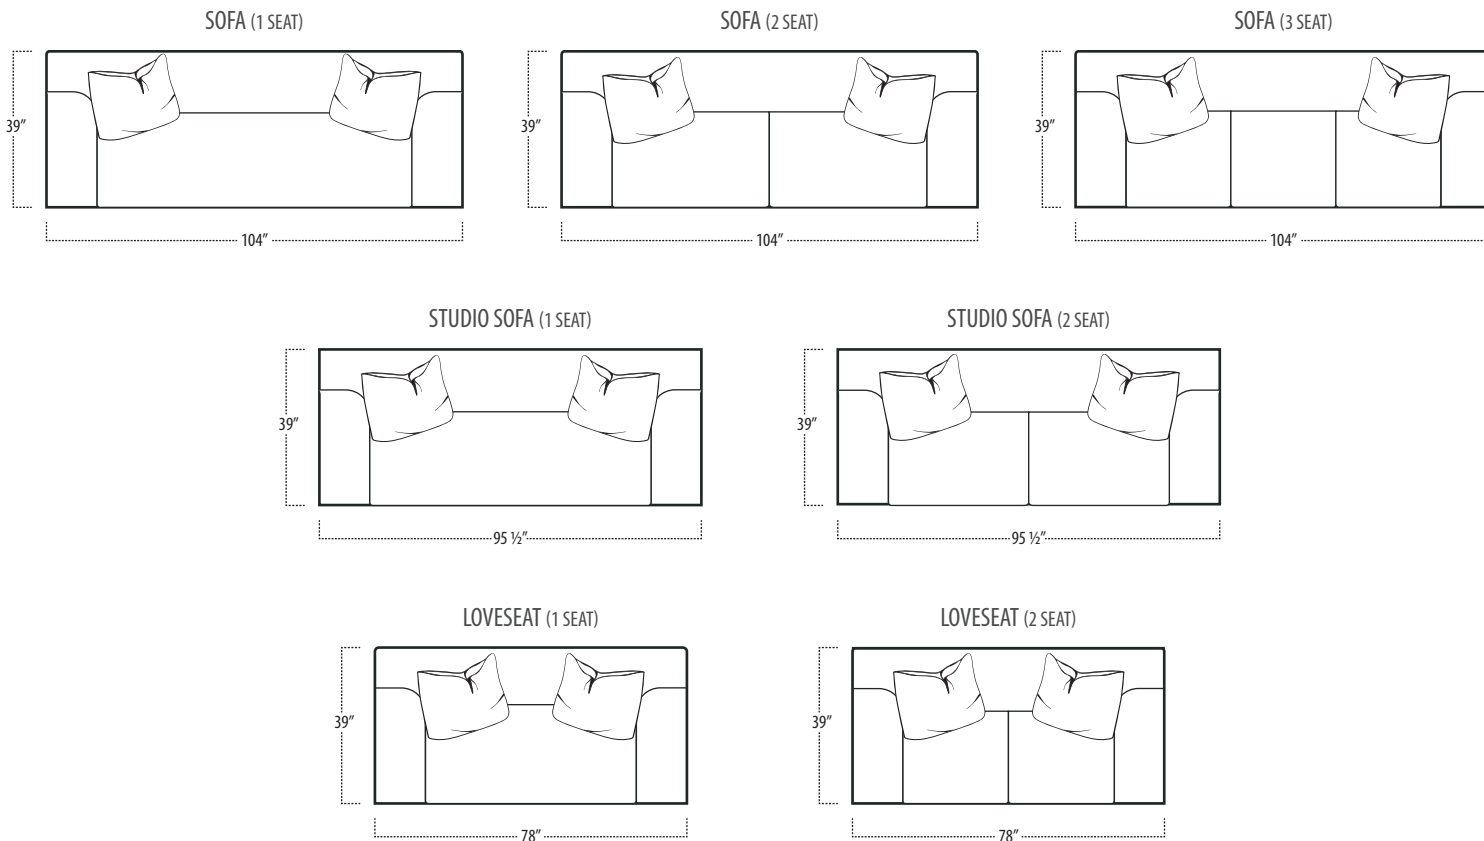

Scan the QR Code to access our product page online for additional options and features. This link will also allow you to view this spec sheet as a digital PDF file.

Side View Specification | Not to Scale [CUSTOM SIZING AVAILABLE]

Top View Specifications | Scale: 1/4" = 1FT. (All dimensions are approximate and subject to change.)

■ Top View Specifications | Scale: 1/4" = 1FT.

(Seat depth may vary depending on back pillow placement. All dimensions are approximate and subject to change.)

LAF 1 ARM SOFA (1 SEAT)

ARMLESS SOFA (1 SEAT)

RAF 1 ARM SOFA (1 SEAT)

LAF 1 ARM SOFA (3 SEAT)

ARMLESS SOFA (3 SEAT)

RAF 1 ARM SOFA (3 SEAT)

LAF 1 ARM LOVESEAT (1 SEAT)

ARMLESS LOVESEAT (1 SEAT)

■ Top View Specifications | Scale: 1/4" = 1FT.

(Seat depth may vary depending on back pillow placement. All dimensions are approximate and subject to change.)