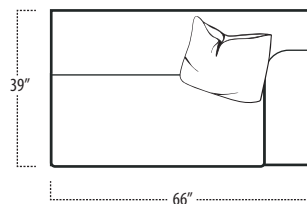

Top View Specifications | Scale: 1/4" = 1FT. (All dimensions are approximate and subject to change.)

■ Top View Specifications | Scale: 1/4" = 1FT.

(Seat depth may vary depending on back pillow placement. All dimensions are approximate and subject to change.)

LAF 1 ARM SOFA (1 SEAT)

ARMLESS SOFA (1 SEAT)

RAF 1 ARM SOFA (1 SEAT)

LAF 1 ARM SOFA (3 SEAT)

ARMLESS SOFA (3 SEAT)

RAF 1 ARM SOFA (3 SEAT)

LAF 1 ARM LOVESEAT (1 SEAT)

ARMLESS LOVESEAT (1 SEAT)

RAF 1 ARM LOVESEAT (1 SEAT)

LAF 1 ARM LOVESEAT (2 SEAT)

ARMLESS LOVESEAT (2 SEAT)

RAF 1 ARM LOVESEAT (2 SEAT)

LAF 1 ARM CHAIR

ARMLESS CHAIR

RAF 1 ARM CHAIR

telluride

■ Top View Specifications | Scale: 1/4" = 1FT.

(Seat depth may vary depending on back pillow placement. All dimensions are approximate and subject to change.)