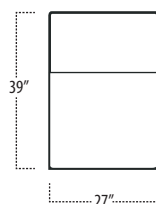

Top View Specifications | Scale: 1/4" = 1FT. (All dimensions are approximate and subject to change.)

■ Top View Specifications | Scale: 1/4" = 1FT.

(Seat depth may vary depending on back pillow placement. All dimensions are approximate and subject to change.)

LAF 1 ARM SOFA (1 SEAT)

ARMLESS SOFA (1 SEAT)

RAF 1 ARM SOFA (1 SEAT)

LAF 1 ARM SOFA (3 SEAT)

ARMLESS SOFA (3 SEAT)

RAF 1 ARM SOFA (3 SEAT)

LAF 1 ARM LOVESEAT (1 SEAT)

ARMLESS LOVESEAT (1 SEAT)

RAF 1 ARM LOVESEAT (1 SEAT)

LAF 1 ARM LOVESEAT (2 SEAT)

ARMLESS LOVESEAT (2 SEAT)

RAF 1 ARM LOVESEAT (2 SEAT)

LAF 1 ARM CHAIR

ARMLESS CHAIR

RAF 1 ARM CHAIR

telluride

■ Top View Specifications | Scale: 1/4" = 1FT.

(Seat depth may vary depending on back pillow placement. All dimensions are approximate and subject to change.)