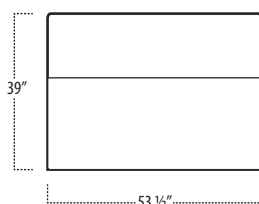

Top View Specifications | Scale: 1/4" = 1FT. (All dimensions are approximate and subject to change.)

■ Top View Specifications | Scale: 1/4" = 1FT.

(Seat depth may vary depending on back pillow placement. All dimensions are approximate and subject to change.)

LAF 1 ARM SOFA (1 SEAT)

ARMLESS SOFA (1 SEAT)

RAF 1 ARM SOFA (1 SEAT)

LAF 1 ARM SOFA (3 SEAT)

ARMLESS SOFA (3 SEAT)

RAF 1 ARM SOFA (3 SEAT)

LAF 1 ARM LOVESEAT (1 SEAT)

ARMLESS LOVESEAT (1 SEAT)

RAF 1 ARM LOVESEAT (1 SEAT)

LAF 1 ARM LOVESEAT (2 SEAT)

ARMLESS LOVESEAT (2 SEAT)

RAF 1 ARM LOVESEAT (2 SEAT)

LAF 1 ARM CHAIR

ARMLESS CHAIR

RAF 1 ARM CHAIR

telluride

■ Top View Specifications | Scale: 1/4" = 1FT.

(Seat depth may vary depending on back pillow placement. All dimensions are approximate and subject to change.)