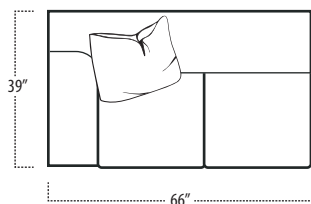

Top View Specifications | Scale: 1/4" = 1FT. (All dimensions are approximate and subject to change.)

■ Top View Specifications | Scale: 1/4" = 1FT.

(Seat depth may vary depending on back pillow placement. All dimensions are approximate and subject to change.)

LAF 1 ARM SOFA (1 SEAT)

ARMLESS SOFA (1 SEAT)

RAF 1 ARM SOFA (1 SEAT)

LAF 1 ARM SOFA (3 SEAT)

ARMLESS SOFA (3 SEAT)

RAF 1 ARM SOFA (3 SEAT)

LAF 1 ARM LOVESEAT (1 SEAT)

ARMLESS LOVESEAT (1 SEAT)

RAF 1 ARM LOVESEAT (1 SEAT)

LAF 1 ARM LOVESEAT (2 SEAT)

ARMLESS LOVESEAT (2 SEAT)

RAF 1 ARM LOVESEAT (2 SEAT)

LAF 1 ARM CHAIR

ARMLESS CHAIR

RAF 1 ARM CHAIR

telluride

■ Top View Specifications | Scale: 1/4" = 1FT.

(Seat depth may vary depending on back pillow placement. All dimensions are approximate and subject to change.)