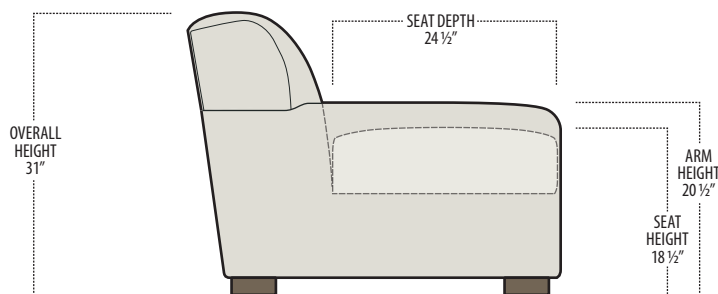

Scan the QR Code to access our product page online for additional options and features. This link will also allow you to view this spec sheet as a digital PDF file.

Side View Specification | Not to Scale [CUSTOM SIZING AVAILABLE]

Top View Specifications | Scale: 1/4" = 1FT. (All dimensions are approximate and subject to change.)

■ Top View Specifications | Scale: 1/4" = 1FT.

(Seat depth may vary depending on back pillow placement. All dimensions are approximate and subject to change.)

LAF 1 ARM SOFA (1 SEAT)

ARMLESS SOFA (1 SEAT)

RAF 1 ARM SOFA (1 SEAT)

LAF 1 ARM SOFA (3 SEAT)

ARMLESS SOFA (3 SEAT)

RAF 1 ARM SOFA (3 SEAT)

LAF 1 ARM LOVESEAT (1 SEAT)

ARMLESS LOVESEAT (1 SEAT)

■ Top View Specifications | Scale: 1/4" = 1FT.

(Seat depth may vary depending on back pillow placement. All dimensions are approximate and subject to change.)