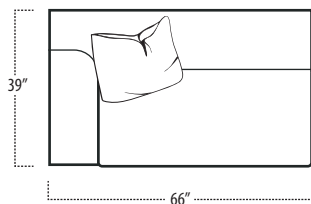

Top View Specifications | Scale: 1/4" = 1FT. (All dimensions are approximate and subject to change.)

■ Top View Specifications | Scale: 1/4" = 1FT.

(Seat depth may vary depending on back pillow placement. All dimensions are approximate and subject to change.)

LAF 1 ARM SOFA (1 SEAT)

ARMLESS SOFA (1 SEAT)

RAF 1 ARM SOFA (1 SEAT)

LAF 1 ARM SOFA (3 SEAT)

ARMLESS SOFA (3 SEAT)

RAF 1 ARM SOFA (3 SEAT)

LAF 1 ARM LOVESEAT (1 SEAT)

ARMLESS LOVESEAT (1 SEAT)

RAF 1 ARM LOVESEAT (1 SEAT)

LAF 1 ARM LOVESEAT (2 SEAT)

ARMLESS LOVESEAT (2 SEAT)

RAF 1 ARM LOVESEAT (2 SEAT)

LAF 1 ARM CHAIR

ARMLESS CHAIR

RAF 1 ARM CHAIR

telluride

■ Top View Specifications | Scale: 1/4" = 1FT.

(Seat depth may vary depending on back pillow placement. All dimensions are approximate and subject to change.)