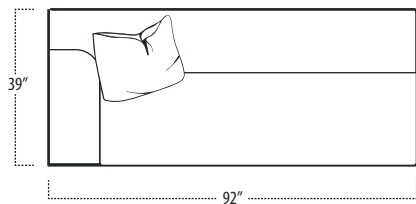

■ Top View Specifications | Scale: 1/4" = 1FT.

(Seat depth may vary depending on back pillow placement. All dimensions are approximate and subject to change.)

LAF 1 ARM SOFA (1 SEAT)