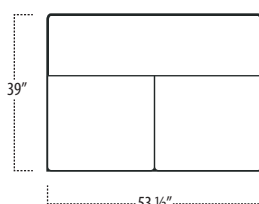

Top View Specifications | Scale: 1/4" = 1FT. (All dimensions are approximate and subject to change.)

■ Top View Specifications | Scale: 1/4" = 1FT.

(Seat depth may vary depending on back pillow placement. All dimensions are approximate and subject to change.)

LAF 1 ARM SOFA (1 SEAT)

ARMLESS SOFA (1 SEAT)

RAF 1 ARM SOFA (1 SEAT)

LAF 1 ARM SOFA (3 SEAT)

ARMLESS SOFA (3 SEAT)

RAF 1 ARM SOFA (3 SEAT)

LAF 1 ARM LOVESEAT (1 SEAT)

ARMLESS LOVESEAT (1 SEAT)

RAF 1 ARM LOVESEAT (1 SEAT)

LAF 1 ARM LOVESEAT (2 SEAT)

ARMLESS LOVESEAT (2 SEAT)

RAF 1 ARM LOVESEAT (2 SEAT)

LAF 1 ARM CHAIR

ARMLESS CHAIR

RAF 1 ARM CHAIR

telluride

■ Top View Specifications | Scale: 1/4" = 1FT.

(Seat depth may vary depending on back pillow placement. All dimensions are approximate and subject to change.)