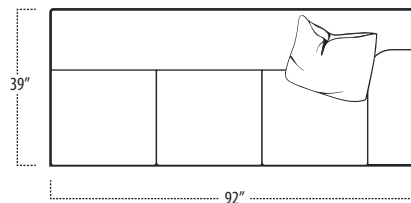

Top View Specifications | Scale: 1/4" = 1FT. (All dimensions are approximate and subject to change.)

■ Top View Specifications | Scale: 1/4" = 1FT.

(Seat depth may vary depending on back pillow placement. All dimensions are approximate and subject to change.)

LAF 1 ARM SOFA (1 SEAT)

ARMLESS SOFA (1 SEAT)

RAF 1 ARM SOFA (1 SEAT)

LAF 1 ARM SOFA (3 SEAT)

ARMLESS SOFA (3 SEAT)

RAF 1 ARM SOFA (3 SEAT)

LAF 1 ARM LOVESEAT (1 SEAT)

ARMLESS LOVESEAT (1 SEAT)

RAF 1 ARM LOVESEAT (1 SEAT)

LAF 1 ARM LOVESEAT (2 SEAT)

ARMLESS LOVESEAT (2 SEAT)

RAF 1 ARM LOVESEAT (2 SEAT)

LAF 1 ARM CHAIR

ARMLESS CHAIR

RAF 1 ARM CHAIR

telluride

■ Top View Specifications | Scale: 1/4" = 1FT.

(Seat depth may vary depending on back pillow placement. All dimensions are approximate and subject to change.)