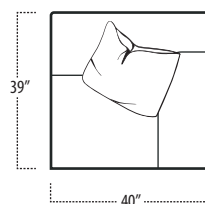

Top View Specifications | Scale: 1/4" = 1FT. (All dimensions are approximate and subject to change.)

■ Top View Specifications | Scale: 1/4" = 1FT.

(Seat depth may vary depending on back pillow placement. All dimensions are approximate and subject to change.)

RAF 1 ARM LOVESEAT (1 SEAT)

LAF 1 ARM LOVESEAT (2 SEAT)

ARMLESS LOVESEAT (2 SEAT)

RAF 1 ARM LOVESEAT (2 SEAT)

LAF 1 ARM CHAIR

ARMLESS CHAIR

RAF 1 ARM CHAIR

telluride

■ Top View Specifications | Scale: 1/4" = 1FT.

(Seat depth may vary depending on back pillow placement. All dimensions are approximate and subject to change.)