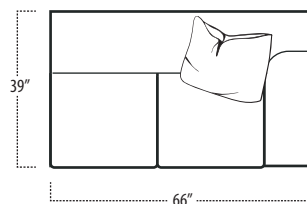

Top View Specifications | Scale: 1/4" = 1FT. (All dimensions are approximate and subject to change.)

■ Top View Specifications | Scale: 1/4" = 1FT.

(Seat depth may vary depending on back pillow placement. All dimensions are approximate and subject to change.)

LAF 1 ARM SOFA (1 SEAT)

ARMLESS SOFA (1 SEAT)

RAF 1 ARM SOFA (1 SEAT)

LAF 1 ARM SOFA (3 SEAT)

ARMLESS SOFA (3 SEAT)

RAF 1 ARM SOFA (3 SEAT)

LAF 1 ARM LOVESEAT (1 SEAT)

ARMLESS LOVESEAT (1 SEAT)

RAF 1 ARM LOVESEAT (1 SEAT)

LAF 1 ARM LOVESEAT (2 SEAT)

ARMLESS LOVESEAT (2 SEAT)

RAF 1 ARM LOVESEAT (2 SEAT)

LAF 1 ARM CHAIR

ARMLESS CHAIR

RAF 1 ARM CHAIR

telluride

■ Top View Specifications | Scale: 1/4" = 1FT.

(Seat depth may vary depending on back pillow placement. All dimensions are approximate and subject to change.)