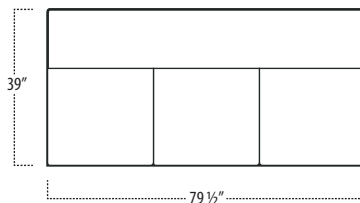

Top View Specifications | Scale: 1/4" = 1FT. (All dimensions are approximate and subject to change.)

■ Top View Specifications | Scale: 1/4" = 1FT.

(Seat depth may vary depending on back pillow placement. All dimensions are approximate and subject to change.)

LAF 1 ARM SOFA (1 SEAT)

ARMLESS SOFA (1 SEAT)

RAF 1 ARM SOFA (1 SEAT)

LAF 1 ARM SOFA (3 SEAT)

ARMLESS SOFA (3 SEAT)

RAF 1 ARM SOFA (3 SEAT)

LAF 1 ARM LOVESEAT (1 SEAT)

ARMLESS LOVESEAT (1 SEAT)

RAF 1 ARM LOVESEAT (1 SEAT)

LAF 1 ARM LOVESEAT (2 SEAT)

ARMLESS LOVESEAT (2 SEAT)

RAF 1 ARM LOVESEAT (2 SEAT)

LAF 1 ARM CHAIR

ARMLESS CHAIR

RAF 1 ARM CHAIR

telluride

■ Top View Specifications | Scale: 1/4" = 1FT.

(Seat depth may vary depending on back pillow placement. All dimensions are approximate and subject to change.)