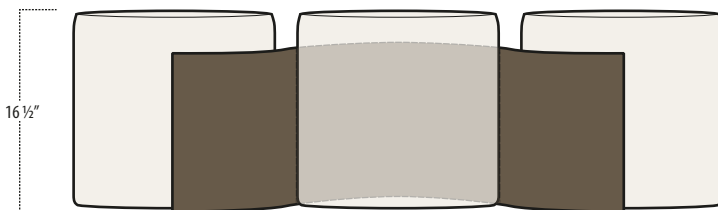

# sidewinder

Customize this style to suit your needs or personality. We have thousands of fabrics and leathers on hand to make your furniture piece unique to you. Custom sizing is also available on most of our furniture.

Scan the QR Code to access our product page online for additional options and features. This link will also allow you to view this spec sheet as a digital PDF file.

■ Side View Specification | Not to Scale  
[ CUSTOM SIZING AVAILABLE ]

■ Top View Specifications | Scale: 1/4" = 1FT.  
(All dimensions are approximate and subject to change.)