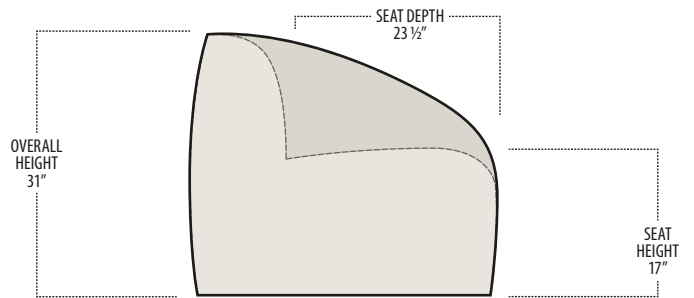

Scan the QR Code to access our product page online for additional options and features. This link will also allow you to view this spec sheet as a digital PDF file.

■ Side View Specification | Not to Scale [CUSTOM SIZING AVAILABLE]

■ Top View Specifications | Scale: 1/4" = 1FT. (All dimensions are approximate and subject to change.)

CHAIR/SWIVEL CHAIR

OTTOMAN