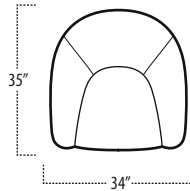

Scan the QR Code to access our product page online for additional options and features. This link will also allow you to view this spec sheet as a digital PDF file.

■ Side View Specification | Not to Scale [CUSTOM SIZING AVAILABLE]

■ Top View Specifications | Scale: 1/4" = 1FT. (All dimensions are approximate and subject to change.)

CHAIR/SWIVEL CHAIR

OTTOMAN