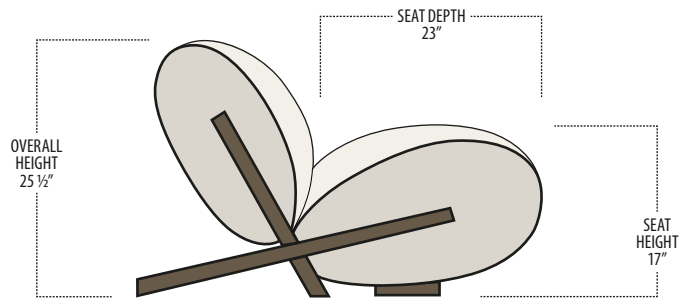

Scan the QR Code to access our product page online for additional options and features. This link will also allow you to view this spec sheet as a digital PDF file.

■ Side View Specification | Not to Scale [CUSTOM SIZING AVAILABLE]

■ Top View Specifications | Scale: 1/4" = 1FT. (All dimensions are approximate and subject to change.)