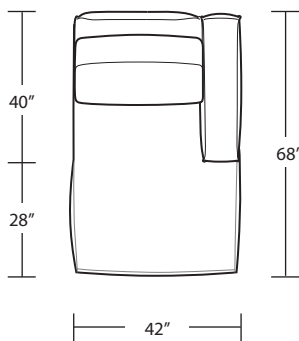

Armless Studio Sofa

LAF 1 Arm Chaise

Armless Loveseat

RAF 1 Arm Chaise

Armless Chair

LAF Sofa with Return

Back Support

RAF Sofa with Return

Arm Tray 5H x 11W x 16D

Corner Chaise

Square Corner