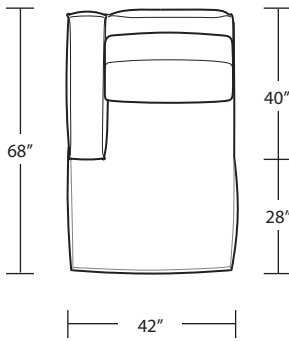

RAF 1 Arm Chaise

LAF 1 Arm Chaise