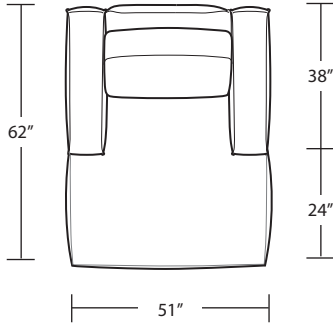

2 Arm Chaise