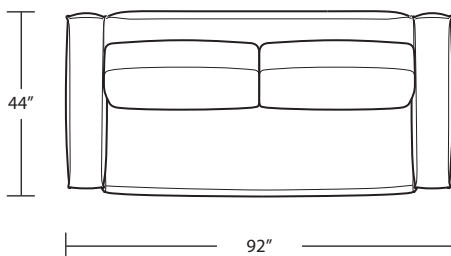

Studio Sofa

2 Arm Chaise