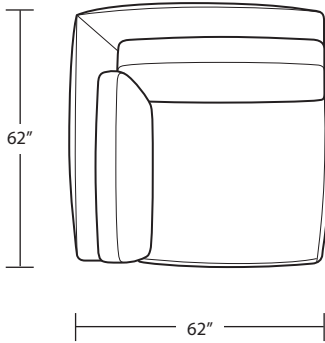

Armless Studio Sofa

LAF 1 Arm Chaise

Armless Loveseat

RAF 1 Arm Chaise

Armless Chair

LAF Sofa with Return

Back Support

RAF Sofa with Return

Arm Tray 5H x 11W x 16D

Corner Chaise

Square Corner