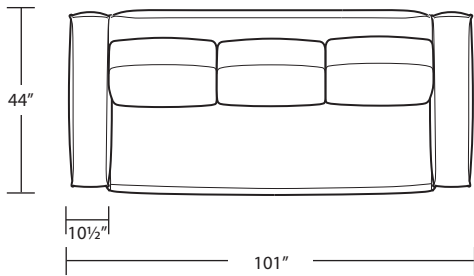

NEST

Sofa

Loveseat

Studio Sofa

Chair / 360° Swivel Chair

2 Arm Chaise

LAF 1 Arm Studio Sofa

Ottoman

Arm Tray 5H x 11W x 16D

Corner Chaise

Square Corner