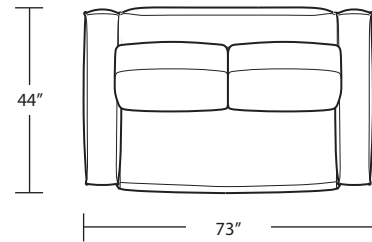

NEST

Sofa

Loveseat

Studio Sofa

Chair / 360° Swivel Chair

2 Arm Chaise

LAF 1 Arm Studio Sofa

Ottoman

Arm Tray 5H x 11W x 16D

Corner Chaise

Square Corner