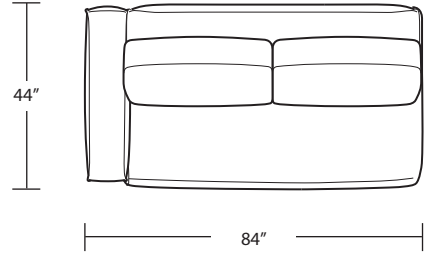

NEST

Sofa

Loveseat

Studio Sofa

Chair / 360° Swivel Chair

2 Arm Chaise

LAF 1 Arm Studio Sofa

Ottoman

Arm Tray 5H x 11W x 16D

Corner Chaise

Square Corner