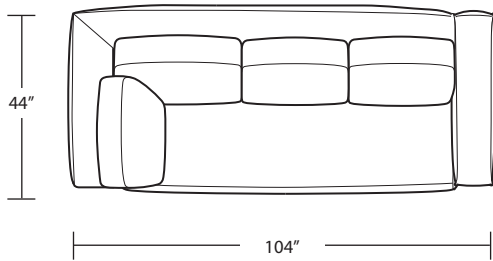

Armless Studio Sofa

LAF 1 Arm Chaise

Armless Loveseat

RAF 1 Arm Chaise

Armless Chair

LAF Sofa with Return

Back Support

RAF Sofa with Return

Arm Tray 5H x 11W x 16D

Corner Chaise

Square Corner