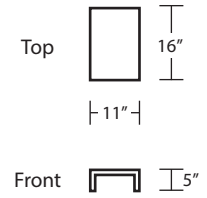

Armless Studio Sofa

LAF 1 Arm Chaise

Armless Loveseat

RAF 1 Arm Chaise

Armless Chair

LAF Sofa with Return

Back Support

RAF Sofa with Return

Arm Tray 5H x 11W x 16D

Corner Chaise

Square Corner