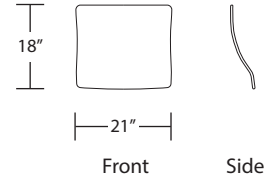

Armless Studio Sofa

LAF 1 Arm Chaise

Armless Loveseat

RAF 1 Arm Chaise

Armless Chair

LAF Sofa with Return

Back Support

RAF Sofa with Return

Arm Tray 5H x 11W x 16D

Corner Chaise

Square Corner