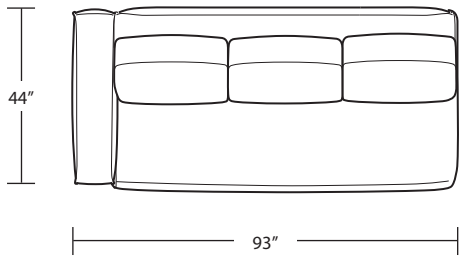

LAF 1 Arm Sofa