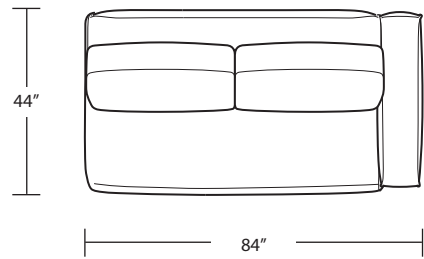

RAF 1 Arm Studio Sofa