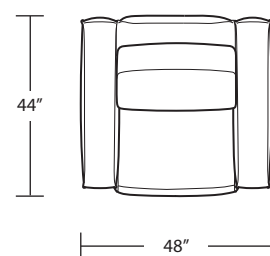

Chair / 360° Swivel Chair

LAF 1 Arm Studio Sofa