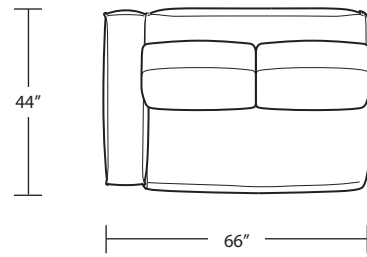

LAF 1 Arm Loveseat