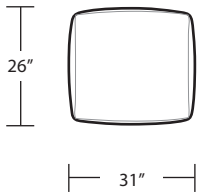

NEST

Sofa

Loveseat

Studio Sofa

Chair / 360° Swivel Chair

2 Arm Chaise

LAF 1 Arm Studio Sofa

Ottoman

Arm Tray 5H x 11W x 16D

Corner Chaise

Square Corner