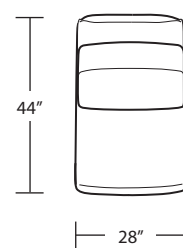

Armless Studio Sofa

LAF 1 Arm Chaise

Armless Loveseat

RAF 1 Arm Chaise

Armless Chair

LAF Sofa with Return

Back Support

RAF Sofa with Return

Arm Tray 5H x 11W x 16D

Corner Chaise

Square Corner