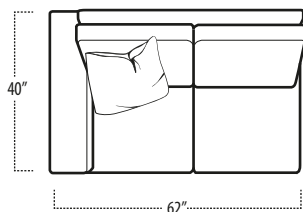

Top View Specifications | Scale: 1/4" = 1FT.

(Seat depth may vary depending on back pillow placement. All dimensions are approximate and subject to change.)

LAF 1 ARM SOFA

SOFA

RAF 1 ARM SOFA

LAF 1 ARM STUDIO SOFA

STUDIO SOFA

RAF 1 ARM STUDIO SOFA

LAF 1 ARM LOVESEAT

LOVESEAT

RAF 1 ARM LOVESEAT

dana point

■ Top View Specifications | Scale: 1/4" = 1FT.

(Seat depth may vary depending on back pillow placement. All dimensions are approximate and subject to change.)