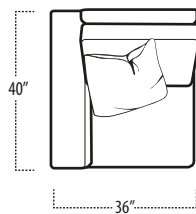

Top View Specifications | Scale: 1/4" = 1FT.

(Seat depth may vary depending on back pillow placement. All dimensions are approximate and subject to change.)

LAF 1 ARM SOFA

SOFA

RAF 1 ARM SOFA

LAF 1 ARM STUDIO SOFA

STUDIO SOFA

RAF 1 ARM STUDIO SOFA

LAF 1 ARM LOVESEAT

LOVESEAT

RAF 1 ARM LOVESEAT

dana point

■ Top View Specifications | Scale: 1/4" = 1FT.

(Seat depth may vary depending on back pillow placement. All dimensions are approximate and subject to change.)

LAF SOFA W/RETURN

SQUARE CORNER

RAF SOFA W/RETURN

LAF 1 ARM CHAISE

LAF 1 ARM CHAIR

CHAIR / SWIVEL CHAIR
[SWIVEL W/O LEGS]

RAF 1 ARM CHAIR

RAF 1 ARM CHAISE