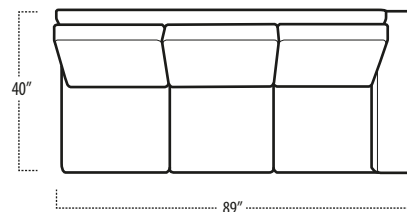

Top View Specifications | Scale: 1/4" = 1FT.

(Seat depth may vary depending on back pillow placement. All dimensions are approximate and subject to change.)

LAF 1 ARM SOFA

SOFA

RAF 1 ARM SOFA

LAF 1 ARM STUDIO SOFA

STUDIO SOFA

RAF 1 ARM STUDIO SOFA

LAF 1 ARM LOVESEAT

LOVESEAT

RAF 1 ARM LOVESEAT

dana point

■ Top View Specifications | Scale: 1/4" = 1FT.

(Seat depth may vary depending on back pillow placement. All dimensions are approximate and subject to change.)