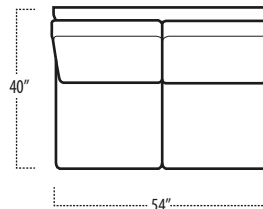

STUDIO SOFA

RAF 1 ARM STUDIO SOFA

LAF 1 ARM LOVESEAT

LOVESEAT

RAF 1 ARM LOVESEAT

dana point

■ Top View Specifications | Scale: 1/4" = 1FT.

(Seat depth may vary depending on back pillow placement. All dimensions are approximate and subject to change.)

ARMLESS SOFA

LAF ISLAND

RAF ISLAND

ARMLESS STUDIO SOFA

CORNER CHAISE
[W/VIEWS (TIGHT SEAT)]

ARMLESS LOVESEAT

CORNER CHAISE
[TS (TIGHT SEAT)]

OTTOMAN

ARMLESS CHAIR

ARM TRAY
5" DEPTH