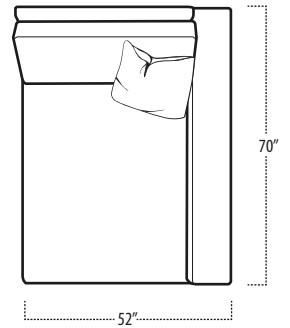

Top View Specifications | Scale: 1/4" = 1FT.

(Seat depth may vary depending on back pillow placement. All dimensions are approximate and subject to change.)

LAF 1 ARM SOFA

SOFA

RAF 1 ARM SOFA

LAF 1 ARM STUDIO SOFA

STUDIO SOFA

RAF 1 ARM STUDIO SOFA

LAF 1 ARM LOVESEAT

LOVESEAT

RAF 1 ARM LOVESEAT

dana point

■ Top View Specifications | Scale: 1/4" = 1FT.

(Seat depth may vary depending on back pillow placement. All dimensions are approximate and subject to change.)

LAF SOFA W/RETURN

SQUARE CORNER

RAF SOFA W/RETURN

LAF 1 ARM CHAISE

LAF 1 ARM CHAIR

CHAIR / SWIVEL CHAIR
[SWIVEL W/O LEGS]

RAF 1 ARM CHAIR

RAF 1 ARM CHAISE