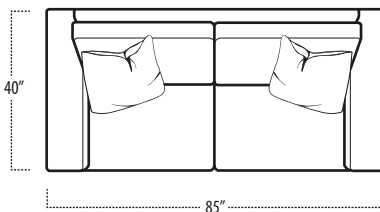

Top View Specifications | Scale: 1/4" = 1FT.

(Seat depth may vary depending on back pillow placement. All dimensions are approximate and subject to change.)

LAF 1 ARM SOFA

SOFA

RAF 1 ARM SOFA

LAF 1 ARM STUDIO SOFA

STUDIO SOFA

RAF 1 ARM STUDIO SOFA

LAF 1 ARM LOVESEAT

LOVESEAT

RAF 1 ARM LOVESEAT

dana point

■ Top View Specifications | Scale: 1/4" = 1FT.

(Seat depth may vary depending on back pillow placement. All dimensions are approximate and subject to change.)