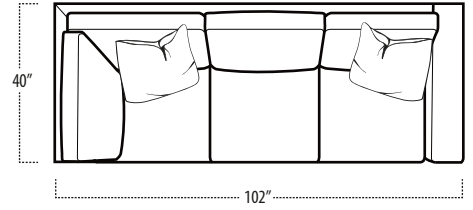

RAF SOFA W/RETURN