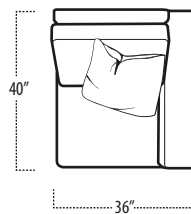

Top View Specifications | Scale: 1/4" = 1FT.

(Seat depth may vary depending on back pillow placement. All dimensions are approximate and subject to change.)

LAF 1 ARM SOFA

SOFA

RAF 1 ARM SOFA

LAF 1 ARM STUDIO SOFA

STUDIO SOFA

RAF 1 ARM STUDIO SOFA

LAF 1 ARM LOVESEAT

LOVESEAT

RAF 1 ARM LOVESEAT

dana point

■ Top View Specifications | Scale: 1/4" = 1FT.

(Seat depth may vary depending on back pillow placement. All dimensions are approximate and subject to change.)

LAF SOFA W/RETURN

SQUARE CORNER

RAF SOFA W/RETURN

LAF 1 ARM CHAISE

LAF 1 ARM CHAIR

CHAIR / SWIVEL CHAIR
[SWIVEL W/O LEGS]

RAF 1 ARM CHAIR

RAF 1 ARM CHAISE