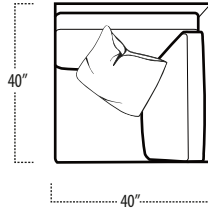

SQUARE CORNER