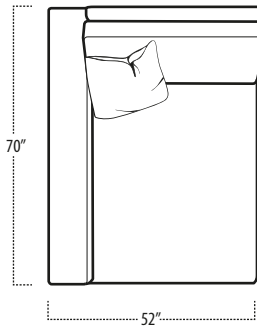

Top View Specifications | Scale: 1/4" = 1FT.

(Seat depth may vary depending on back pillow placement. All dimensions are approximate and subject to change.)

LAF 1 ARM SOFA

SOFA

RAF 1 ARM SOFA

LAF 1 ARM STUDIO SOFA

STUDIO SOFA

RAF 1 ARM STUDIO SOFA

LAF 1 ARM LOVESEAT

LOVESEAT

RAF 1 ARM LOVESEAT

dana point

■ Top View Specifications | Scale: 1/4" = 1FT.

(Seat depth may vary depending on back pillow placement. All dimensions are approximate and subject to change.)

LAF SOFA W/RETURN

SQUARE CORNER

RAF SOFA W/RETURN

LAF 1 ARM CHAISE

LAF 1 ARM CHAIR

CHAIR / SWIVEL CHAIR
[SWIVEL W/O LEGS]

RAF 1 ARM CHAIR

RAF 1 ARM CHAISE