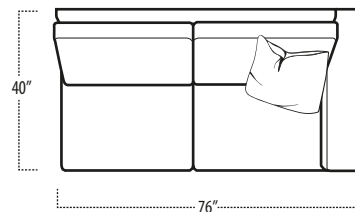

Top View Specifications | Scale: 1/4" = 1FT.

(Seat depth may vary depending on back pillow placement. All dimensions are approximate and subject to change.)

LAF 1 ARM SOFA

SOFA

RAF 1 ARM SOFA

LAF 1 ARM STUDIO SOFA

STUDIO SOFA

RAF 1 ARM STUDIO SOFA

LAF 1 ARM LOVESEAT

LOVESEAT

RAF 1 ARM LOVESEAT

dana point

■ Top View Specifications | Scale: 1/4" = 1FT.

(Seat depth may vary depending on back pillow placement. All dimensions are approximate and subject to change.)