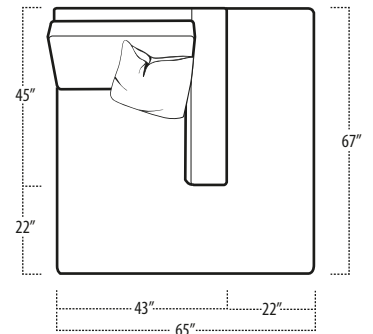

dana point

■ Top View Specifications | Scale: 1/4" = 1FT.

(Seat depth may vary depending on back pillow placement. All dimensions are approximate and subject to change.)

RAF ISLAND