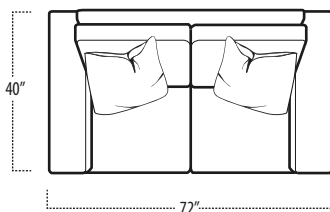

Top View Specifications | Scale: 1/4" = 1FT.

(Seat depth may vary depending on back pillow placement. All dimensions are approximate and subject to change.)

LAF 1 ARM SOFA

SOFA

RAF 1 ARM SOFA

LAF 1 ARM STUDIO SOFA

STUDIO SOFA

RAF 1 ARM STUDIO SOFA

LAF 1 ARM LOVESEAT

LOVESEAT

RAF 1 ARM LOVESEAT

dana point

■ Top View Specifications | Scale: 1/4" = 1FT.

(Seat depth may vary depending on back pillow placement. All dimensions are approximate and subject to change.)