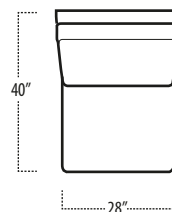

Top View Specifications | Scale: 1/4" = 1FT.

(Seat depth may vary depending on back pillow placement. All dimensions are approximate and subject to change.)

LAF 1 ARM SOFA

SOFA

RAF 1 ARM SOFA

LAF 1 ARM STUDIO SOFA

STUDIO SOFA

RAF 1 ARM STUDIO SOFA

LAF 1 ARM LOVESEAT

LOVESEAT

RAF 1 ARM LOVESEAT

dana point

■ Top View Specifications | Scale: 1/4" = 1FT.

(Seat depth may vary depending on back pillow placement. All dimensions are approximate and subject to change.)

ARMLESS SOFA

LAF ISLAND

RAF ISLAND

ARMLESS STUDIO SOFA

CORNER CHAISE
[W/VIEWS (TIGHT SEAT)]

ARMLESS LOVESEAT

CORNER CHAISE
[TS (TIGHT SEAT)]

OTTOMAN

ARMLESS CHAIR

ARM TRAY
5" DEPTH