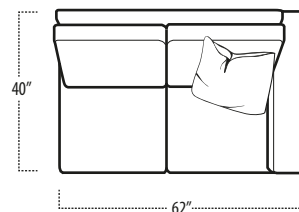

Top View Specifications | Scale: 1/4" = 1FT.

(Seat depth may vary depending on back pillow placement. All dimensions are approximate and subject to change.)

LAF 1 ARM SOFA

SOFA

RAF 1 ARM SOFA

LAF 1 ARM STUDIO SOFA

STUDIO SOFA

RAF 1 ARM STUDIO SOFA

LAF 1 ARM LOVESEAT

LOVESEAT

RAF 1 ARM LOVESEAT

dana point

■ Top View Specifications | Scale: 1/4" = 1FT.

(Seat depth may vary depending on back pillow placement. All dimensions are approximate and subject to change.)