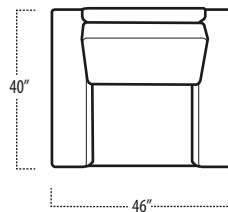

Top View Specifications | Scale: 1/4" = 1FT.

(Seat depth may vary depending on back pillow placement. All dimensions are approximate and subject to change.)

LAF 1 ARM SOFA

SOFA

RAF 1 ARM SOFA

LAF 1 ARM STUDIO SOFA

STUDIO SOFA

RAF 1 ARM STUDIO SOFA

LAF 1 ARM LOVESEAT

LOVESEAT

RAF 1 ARM LOVESEAT

dana point

■ Top View Specifications | Scale: 1/4" = 1FT.

(Seat depth may vary depending on back pillow placement. All dimensions are approximate and subject to change.)

LAF SOFA W/RETURN

SQUARE CORNER

RAF SOFA W/RETURN

LAF 1 ARM CHAISE

LAF 1 ARM CHAIR

CHAIR / SWIVEL CHAIR
[SWIVEL W/O LEGS]

RAF 1 ARM CHAIR

RAF 1 ARM CHAISE