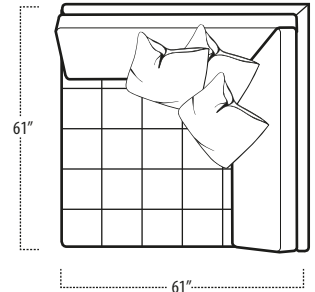

Top View Specifications | Scale: 1/4" = 1FT.

(Seat depth may vary depending on back pillow placement. All dimensions are approximate and subject to change.)

LAF 1 ARM SOFA

SOFA

RAF 1 ARM SOFA

LAF 1 ARM STUDIO SOFA

STUDIO SOFA

RAF 1 ARM STUDIO SOFA

LAF 1 ARM LOVESEAT

LOVESEAT

RAF 1 ARM LOVESEAT

dana point

■ Top View Specifications | Scale: 1/4" = 1FT.

(Seat depth may vary depending on back pillow placement. All dimensions are approximate and subject to change.)

ARMLESS SOFA

LAF ISLAND

RAF ISLAND

ARMLESS STUDIO SOFA

CORNER CHAISE
[W/VIEWS (TIGHT SEAT)]

ARMLESS LOVESEAT

CORNER CHAISE
[TS (TIGHT SEAT)]

OTTOMAN

ARMLESS CHAIR

ARM TRAY
5" DEPTH