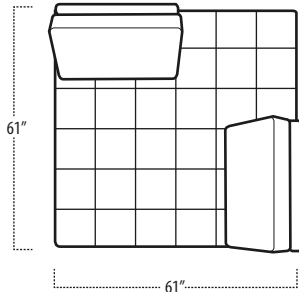

Top View Specifications | Scale: 1/4" = 1FT.

(Seat depth may vary depending on back pillow placement. All dimensions are approximate and subject to change.)

LAF 1 ARM SOFA

SOFA

RAF 1 ARM SOFA

LAF 1 ARM STUDIO SOFA

STUDIO SOFA

RAF 1 ARM STUDIO SOFA

LAF 1 ARM LOVESEAT

LOVESEAT

RAF 1 ARM LOVESEAT

dana point

■ Top View Specifications | Scale: 1/4" = 1FT.

(Seat depth may vary depending on back pillow placement. All dimensions are approximate and subject to change.)

ARMLESS SOFA

LAF ISLAND

RAF ISLAND

ARMLESS STUDIO SOFA

CORNER CHAISE
[W/VIEWS (TIGHT SEAT)]

ARMLESS LOVESEAT

CORNER CHAISE
[TS (TIGHT SEAT)]

OTTOMAN

ARMLESS CHAIR

ARM TRAY
5" DEPTH