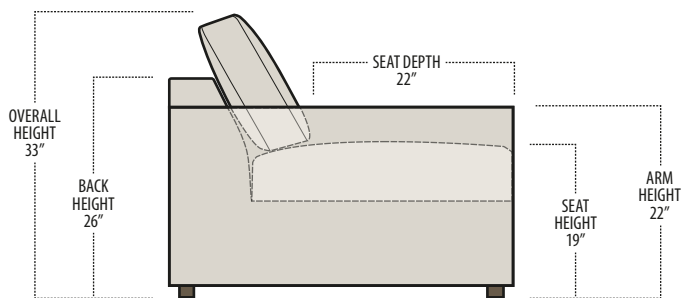

Scan the QR Code to access our product page online for additional options and features. This link will also allow you to view this spec sheet as a digital PDF file.

Side View Specification | Not to Scale [CUSTOM SIZING AVAILABLE]

Top View Specifications | Scale: 1/4" = 1FT.

(Seat depth may vary depending on back pillow placement. All dimensions are approximate and subject to change.)

LAF 1 ARM SOFA

SOFA

RAF 1 ARM SOFA

LAF 1 ARM STUDIO SOFA

STUDIO SOFA

RAF 1 ARM STUDIO SOFA

LAF 1 ARM LOVESEAT

LOVESEAT

RAF 1 ARM LOVESEAT

dana point

■ Top View Specifications | Scale: 1/4" = 1FT.

(Seat depth may vary depending on back pillow placement. All dimensions are approximate and subject to change.)