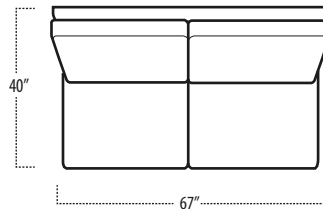

STUDIO SOFA

RAF 1 ARM STUDIO SOFA

LAF 1 ARM LOVESEAT

LOVESEAT

RAF 1 ARM LOVESEAT

dana point

■ Top View Specifications | Scale: 1/4" = 1FT.

(Seat depth may vary depending on back pillow placement. All dimensions are approximate and subject to change.)

ARMLESS SOFA

LAF ISLAND

RAF ISLAND

ARMLESS STUDIO SOFA

CORNER CHAISE
[W/VIEWS (TIGHT SEAT)]

ARMLESS LOVESEAT

CORNER CHAISE
[TS (TIGHT SEAT)]

OTTOMAN

ARMLESS CHAIR

ARM TRAY
5" DEPTH