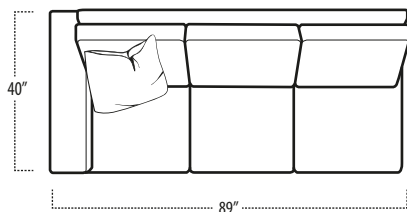

Scan the QR Code to access our product page online for additional options and features. This link will also allow you to view this spec sheet as a digital PDF file.

Side View Specification | Not to Scale [CUSTOM SIZING AVAILABLE]

Top View Specifications | Scale: 1/4" = 1FT.

(Seat depth may vary depending on back pillow placement. All dimensions are approximate and subject to change.)

LAF 1 ARM SOFA

SOFA

RAF 1 ARM SOFA

LAF 1 ARM STUDIO SOFA

STUDIO SOFA

RAF 1 ARM STUDIO SOFA

LAF 1 ARM LOVESEAT

LOVESEAT

RAF 1 ARM LOVESEAT

dana point

■ Top View Specifications | Scale: 1/4" = 1FT.

(Seat depth may vary depending on back pillow placement. All dimensions are approximate and subject to change.)