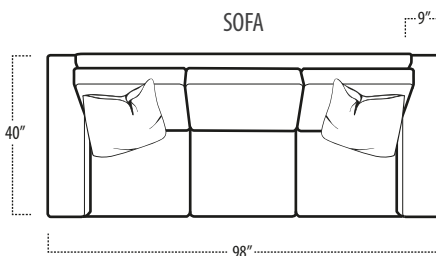

Scan the QR Code to access our product page online for additional options and features. This link will also allow you to view this spec sheet as a digital PDF file.

Side View Specification | Not to Scale [CUSTOM SIZING AVAILABLE]

Top View Specifications | Scale: 1/4" = 1FT.

(Seat depth may vary depending on back pillow placement. All dimensions are approximate and subject to change.)

LAF 1 ARM SOFA

SOFA

RAF 1 ARM SOFA

LAF 1 ARM STUDIO SOFA

STUDIO SOFA

RAF 1 ARM STUDIO SOFA

LAF 1 ARM LOVESEAT

LOVESEAT

RAF 1 ARM LOVESEAT

dana point

■ Top View Specifications | Scale: 1/4" = 1FT.

(Seat depth may vary depending on back pillow placement. All dimensions are approximate and subject to change.)