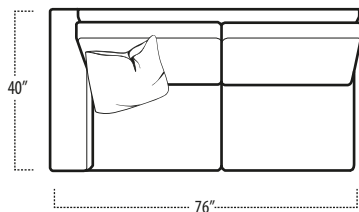

Top View Specifications | Scale: 1/4" = 1FT.

(Seat depth may vary depending on back pillow placement. All dimensions are approximate and subject to change.)

LAF 1 ARM SOFA

SOFA

RAF 1 ARM SOFA

LAF 1 ARM STUDIO SOFA

STUDIO SOFA

RAF 1 ARM STUDIO SOFA

LAF 1 ARM LOVESEAT

LOVESEAT

RAF 1 ARM LOVESEAT

dana point

■ Top View Specifications | Scale: 1/4" = 1FT.

(Seat depth may vary depending on back pillow placement. All dimensions are approximate and subject to change.)