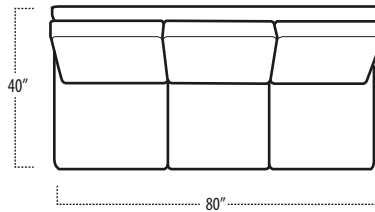

ARMLESS SOFA