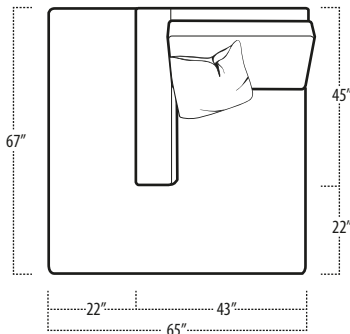

dana point

■ Top View Specifications | Scale: 1/4" = 1FT.

(Seat depth may vary depending on back pillow placement. All dimensions are approximate and subject to change.)

LAF ISLAND