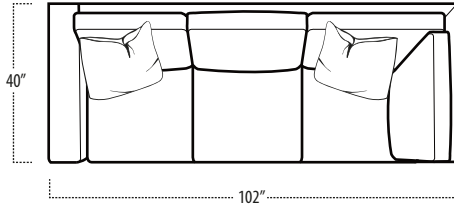

dana point

■ Top View Specifications | Scale: 1/4" = 1FT.

(Seat depth may vary depending on back pillow placement. All dimensions are approximate and subject to change.)

LAF SOFA W/RETURN