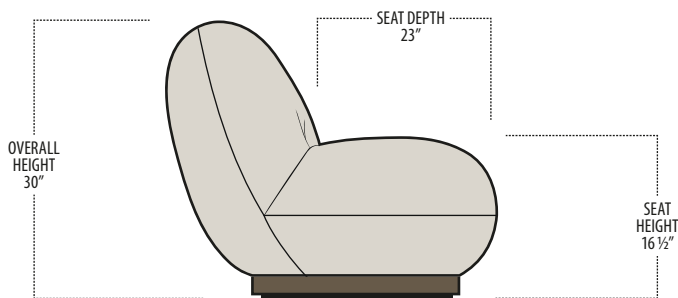

## Side View Specification | Not to Scale [CUSTOM SIZING AVAILABLE]

## Top View Specifications | Scale: 1/4" = 1FT. (All dimensions are approximate and subject to change.)