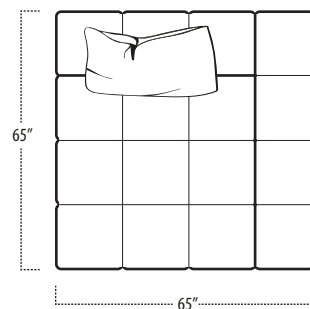

Top View Specifications | Scale: 1/4" = 1FT.

(Seat depth may vary depending on back pillow placement. All dimensions are approximate and subject to change.)

LAF 1 ARM CHAISE

LAF 1 ARM CHAIR

RAF 1 ARM CHAIR

RAF 1 ARM CHAISE

XL LAF 1 ARM CHAISE

XL ARMLESS CHAISE

XL RAF 1 ARM CHAISE

california

■ Top View Specifications | Scale: 1/4" = 1FT.

(Seat depth may vary depending on back pillow placement. All dimensions are approximate and subject to change.)

Top View Specifications | Scale: 1/4" = 1FT. (All dimensions are approximate and subject to change.)

california+bed

■ Top View Specifications | Scale: 1/4" = 1Ft.
(All dimensions are approximate and subject to change.)