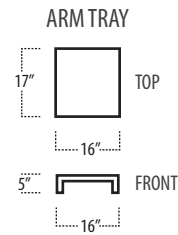

Top View Specifications | Scale: 1/4" = 1FT.

(Seat depth may vary depending on back pillow placement. All dimensions are approximate and subject to change.)

LAF 1 ARM CHAISE

LAF 1 ARM CHAIR

RAF 1 ARM CHAIR

RAF 1 ARM CHAISE

XL LAF 1 ARM CHAISE

XL ARMLESS CHAISE

XL RAF 1 ARM CHAISE

california

■ Top View Specifications | Scale: 1/4" = 1FT.

(Seat depth may vary depending on back pillow placement. All dimensions are approximate and subject to change.)

Top View Specifications | Scale: 1/4" = 1FT. (All dimensions are approximate and subject to change.)

california+bed

■ Top View Specifications | Scale: 1/4" = 1Ft.
(All dimensions are approximate and subject to change.)