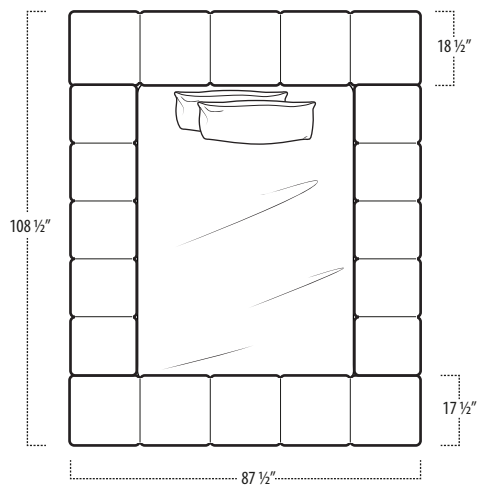

FULL BED [LOW/MED/TALL]