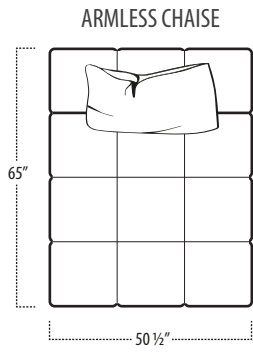

Top View Specifications | Scale: 1/4" = 1FT.

(Seat depth may vary depending on back pillow placement. All dimensions are approximate and subject to change.)

LAF 1 ARM CHAISE

LAF 1 ARM CHAIR

RAF 1 ARM CHAIR

RAF 1 ARM CHAISE

XL LAF 1 ARM CHAISE

XL ARMLESS CHAISE

XL RAF 1 ARM CHAISE

california

■ Top View Specifications | Scale: 1/4" = 1FT.

(Seat depth may vary depending on back pillow placement. All dimensions are approximate and subject to change.)

Top View Specifications | Scale: 1/4" = 1FT. (All dimensions are approximate and subject to change.)

california+bed

■ Top View Specifications | Scale: 1/4" = 1Ft.
(All dimensions are approximate and subject to change.)