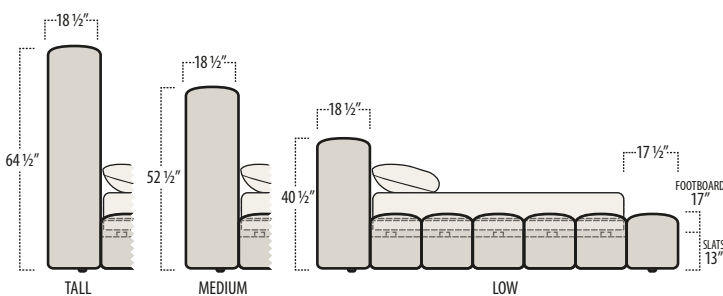

Top View Specifications | Scale: 1/4" = 1FT.

(Seat depth may vary depending on back pillow placement. All dimensions are approximate and subject to change.)

LAF 1 ARM CHAISE

LAF 1 ARM CHAIR

RAF 1 ARM CHAIR

RAF 1 ARM CHAISE

XL LAF 1 ARM CHAISE

XL ARMLESS CHAISE

XL RAF 1 ARM CHAISE

california

■ Top View Specifications | Scale: 1/4" = 1FT.

(Seat depth may vary depending on back pillow placement. All dimensions are approximate and subject to change.)

Top View Specifications | Scale: 1/4" = 1FT. (All dimensions are approximate and subject to change.)

california+bed

■ Top View Specifications | Scale: 1/4" = 1Ft.
(All dimensions are approximate and subject to change.)