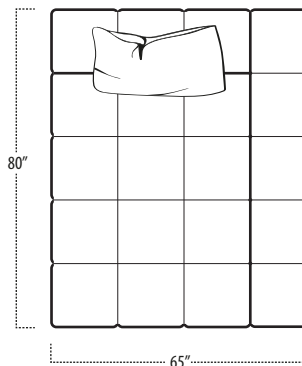

Top View Specifications | Scale: 1/4" = 1FT.

(Seat depth may vary depending on back pillow placement. All dimensions are approximate and subject to change.)

LAF 1 ARM CHAISE

LAF 1 ARM CHAIR

RAF 1 ARM CHAIR

RAF 1 ARM CHAISE

XL LAF 1 ARM CHAISE

XL ARMLESS CHAISE

XL RAF 1 ARM CHAISE

california

■ Top View Specifications | Scale: 1/4" = 1FT.

(Seat depth may vary depending on back pillow placement. All dimensions are approximate and subject to change.)

Top View Specifications | Scale: 1/4" = 1FT. (All dimensions are approximate and subject to change.)

california+bed

■ Top View Specifications | Scale: 1/4" = 1Ft.
(All dimensions are approximate and subject to change.)