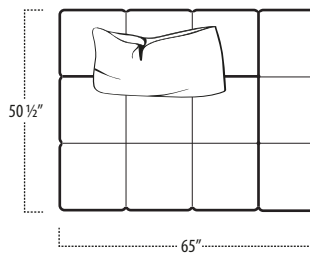

Top View Specifications | Scale: 1/4" = 1FT.

(Seat depth may vary depending on back pillow placement. All dimensions are approximate and subject to change.)

LAF 1 ARM CHAISE

LAF 1 ARM CHAIR

RAF 1 ARM CHAIR

RAF 1 ARM CHAISE

XL LAF 1 ARM CHAISE

XL ARMLESS CHAISE

XL RAF 1 ARM CHAISE

california

■ Top View Specifications | Scale: 1/4" = 1FT.

(Seat depth may vary depending on back pillow placement. All dimensions are approximate and subject to change.)

Top View Specifications | Scale: 1/4" = 1FT. (All dimensions are approximate and subject to change.)

california+bed

■ Top View Specifications | Scale: 1/4" = 1Ft.
(All dimensions are approximate and subject to change.)