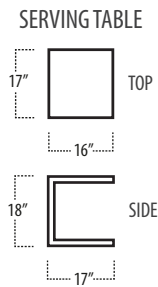

Top View Specifications | Scale: 1/4" = 1FT.

(Seat depth may vary depending on back pillow placement. All dimensions are approximate and subject to change.)

LAF 1 ARM CHAISE

LAF 1 ARM CHAIR

RAF 1 ARM CHAIR

RAF 1 ARM CHAISE

XL LAF 1 ARM CHAISE

XL ARMLESS CHAISE

XL RAF 1 ARM CHAISE

california

■ Top View Specifications | Scale: 1/4" = 1FT.

(Seat depth may vary depending on back pillow placement. All dimensions are approximate and subject to change.)

Top View Specifications | Scale: 1/4" = 1FT. (All dimensions are approximate and subject to change.)

california+bed

■ Top View Specifications | Scale: 1/4" = 1Ft.
(All dimensions are approximate and subject to change.)