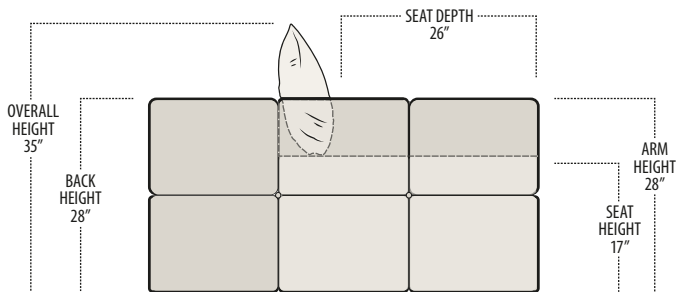

Scan the QR Code to access our product page online for additional options and features. This link will also allow you to view this spec sheet as a digital PDF file.

Side View Specification | Not to Scale [CUSTOM SIZING AVAILABLE]

Top View Specifications | Scale: 1/4" = 1FT.

(Seat depth may vary depending on back pillow placement. All dimensions are approximate and subject to change.)

LAF 1 ARM CHAISE

LAF 1 ARM CHAIR

RAF 1 ARM CHAIR

RAF 1 ARM CHAISE

XL LAF 1 ARM CHAISE

XL ARMLESS CHAISE

XL RAF 1 ARM CHAISE

california

■ Top View Specifications | Scale: 1/4" = 1FT.

(Seat depth may vary depending on back pillow placement. All dimensions are approximate and subject to change.)

Top View Specifications | Scale: 1/4" = 1FT. (All dimensions are approximate and subject to change.)

california+bed

■ Top View Specifications | Scale: 1/4" = 1Ft.
(All dimensions are approximate and subject to change.)