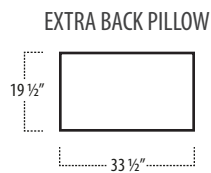

Top View Specifications | Scale: 1/4" = 1FT.

(Seat depth may vary depending on back pillow placement. All dimensions are approximate and subject to change.)

LAF 1 ARM CHAISE

LAF 1 ARM CHAIR

RAF 1 ARM CHAIR

RAF 1 ARM CHAISE

XL LAF 1 ARM CHAISE

XL ARMLESS CHAISE

XL RAF 1 ARM CHAISE

california

■ Top View Specifications | Scale: 1/4" = 1FT.

(Seat depth may vary depending on back pillow placement. All dimensions are approximate and subject to change.)