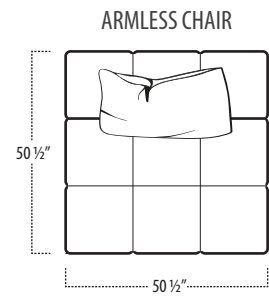

Top View Specifications | Scale: 1/4" = 1FT.

(Seat depth may vary depending on back pillow placement. All dimensions are approximate and subject to change.)

LAF 1 ARM CHAISE

LAF 1 ARM CHAIR

RAF 1 ARM CHAIR

RAF 1 ARM CHAISE

XL LAF 1 ARM CHAISE

XL ARMLESS CHAISE

XL RAF 1 ARM CHAISE

california

■ Top View Specifications | Scale: 1/4" = 1FT.

(Seat depth may vary depending on back pillow placement. All dimensions are approximate and subject to change.)

Top View Specifications | Scale: 1/4" = 1FT. (All dimensions are approximate and subject to change.)

california+bed

■ Top View Specifications | Scale: 1/4" = 1Ft.
(All dimensions are approximate and subject to change.)