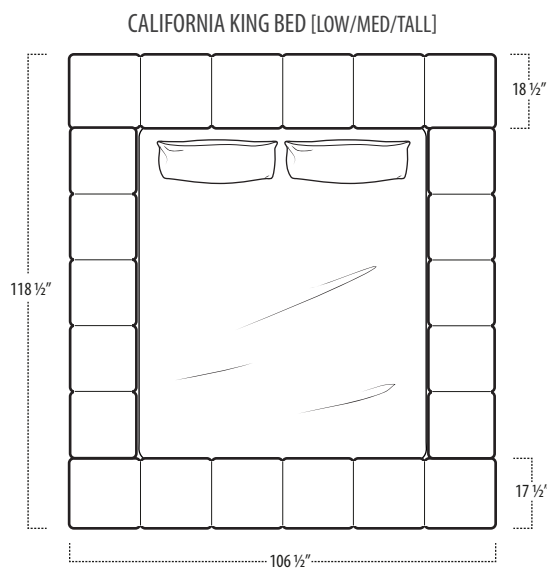

RAF 1 ARM CHAISE

XL LAF 1 ARM CHAISE

XL ARMLESS CHAISE

XL RAF 1 ARM CHAISE

california

■ Top View Specifications | Scale: 1/4" = 1FT.

(Seat depth may vary depending on back pillow placement. All dimensions are approximate and subject to change.)

Top View Specifications | Scale: 1/4" = 1FT. (All dimensions are approximate and subject to change.)

california+bed

■ Top View Specifications | Scale: 1/4" = 1Ft.
(All dimensions are approximate and subject to change.)