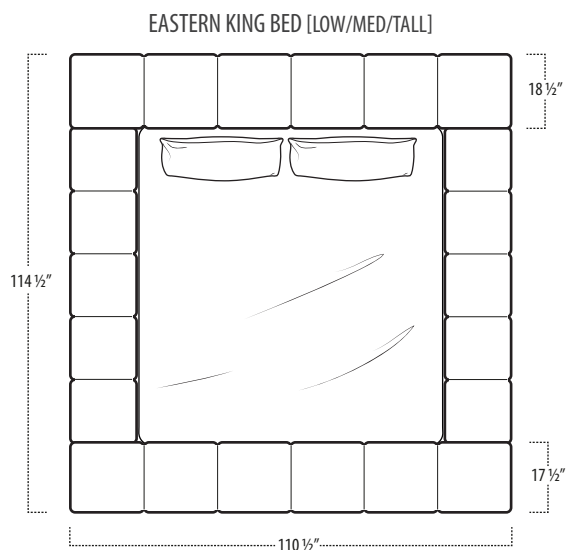

RAF 1 ARM CHAISE

XL LAF 1 ARM CHAISE

XL ARMLESS CHAISE

XL RAF 1 ARM CHAISE

california

■ Top View Specifications | Scale: 1/4" = 1FT.

(Seat depth may vary depending on back pillow placement. All dimensions are approximate and subject to change.)

Top View Specifications | Scale: 1/4" = 1FT. (All dimensions are approximate and subject to change.)

california+bed

■ Top View Specifications | Scale: 1/4" = 1Ft.
(All dimensions are approximate and subject to change.)