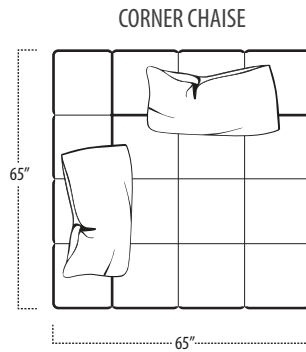

Top View Specifications | Scale: 1/4" = 1FT.

(Seat depth may vary depending on back pillow placement. All dimensions are approximate and subject to change.)

LAF 1 ARM CHAISE

LAF 1 ARM CHAIR

RAF 1 ARM CHAIR

RAF 1 ARM CHAISE

XL LAF 1 ARM CHAISE

XL ARMLESS CHAISE

XL RAF 1 ARM CHAISE

california

■ Top View Specifications | Scale: 1/4" = 1FT.

(Seat depth may vary depending on back pillow placement. All dimensions are approximate and subject to change.)

Top View Specifications | Scale: 1/4" = 1FT. (All dimensions are approximate and subject to change.)

california+bed

■ Top View Specifications | Scale: 1/4" = 1Ft.
(All dimensions are approximate and subject to change.)