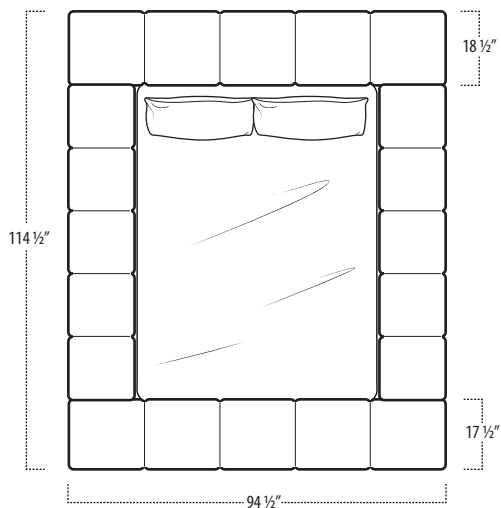

california+bed

■ Top View Specifications | Scale: 1/4" = 1Ft.
(All dimensions are approximate and subject to change.)

QUEEN BED [LOW/MED/TALL]