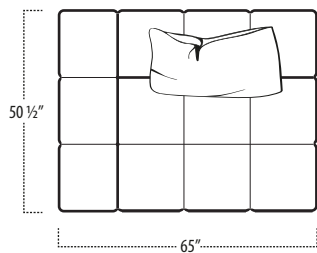

Scan the QR Code to access our product page online for additional options and features. This link will also allow you to view this spec sheet as a digital PDF file.

Side View Specification | Not to Scale [CUSTOM SIZING AVAILABLE]

Top View Specifications | Scale: 1/4" = 1FT.

(Seat depth may vary depending on back pillow placement. All dimensions are approximate and subject to change.)

LAF 1 ARM CHAISE

LAF 1 ARM CHAIR

RAF 1 ARM CHAIR

RAF 1 ARM CHAISE

XL LAF 1 ARM CHAISE

XL ARMLESS CHAISE

XL RAF 1 ARM CHAISE

california

■ Top View Specifications | Scale: 1/4" = 1FT.

(Seat depth may vary depending on back pillow placement. All dimensions are approximate and subject to change.)

Top View Specifications | Scale: 1/4" = 1FT. (All dimensions are approximate and subject to change.)

california+bed

■ Top View Specifications | Scale: 1/4" = 1Ft.
(All dimensions are approximate and subject to change.)