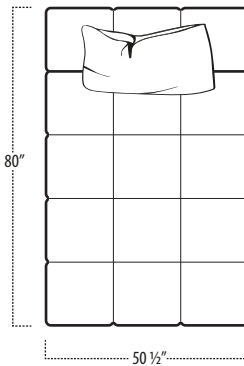

Top View Specifications | Scale: 1/4" = 1FT.

(Seat depth may vary depending on back pillow placement. All dimensions are approximate and subject to change.)

LAF 1 ARM CHAISE

LAF 1 ARM CHAIR

RAF 1 ARM CHAIR

RAF 1 ARM CHAISE

XL LAF 1 ARM CHAISE

XL ARMLESS CHAISE

XL RAF 1 ARM CHAISE

california

■ Top View Specifications | Scale: 1/4" = 1FT.

(Seat depth may vary depending on back pillow placement. All dimensions are approximate and subject to change.)

Top View Specifications | Scale: 1/4" = 1FT. (All dimensions are approximate and subject to change.)

california+bed

■ Top View Specifications | Scale: 1/4" = 1Ft.
(All dimensions are approximate and subject to change.)