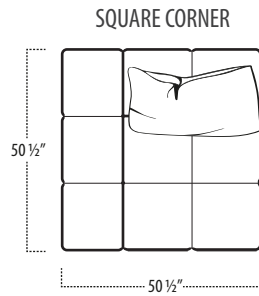

Top View Specifications | Scale: 1/4" = 1FT.

(Seat depth may vary depending on back pillow placement. All dimensions are approximate and subject to change.)

LAF 1 ARM CHAISE

LAF 1 ARM CHAIR

RAF 1 ARM CHAIR

RAF 1 ARM CHAISE

XL LAF 1 ARM CHAISE

XL ARMLESS CHAISE

XL RAF 1 ARM CHAISE

california

■ Top View Specifications | Scale: 1/4" = 1FT.

(Seat depth may vary depending on back pillow placement. All dimensions are approximate and subject to change.)

Top View Specifications | Scale: 1/4" = 1FT. (All dimensions are approximate and subject to change.)

california+bed

■ Top View Specifications | Scale: 1/4" = 1Ft.
(All dimensions are approximate and subject to change.)