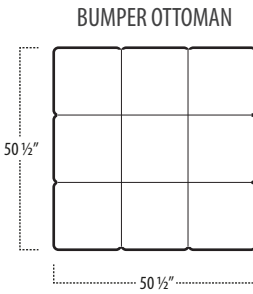

Top View Specifications | Scale: 1/4" = 1FT.

(Seat depth may vary depending on back pillow placement. All dimensions are approximate and subject to change.)

LAF 1 ARM CHAISE

LAF 1 ARM CHAIR

RAF 1 ARM CHAIR

RAF 1 ARM CHAISE

XL LAF 1 ARM CHAISE

XL ARMLESS CHAISE

XL RAF 1 ARM CHAISE

california

■ Top View Specifications | Scale: 1/4" = 1FT.

(Seat depth may vary depending on back pillow placement. All dimensions are approximate and subject to change.)

Top View Specifications | Scale: 1/4" = 1FT. (All dimensions are approximate and subject to change.)

california+bed

■ Top View Specifications | Scale: 1/4" = 1Ft.
(All dimensions are approximate and subject to change.)