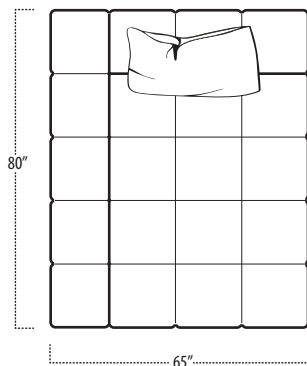

Top View Specifications | Scale: 1/4" = 1FT.

(Seat depth may vary depending on back pillow placement. All dimensions are approximate and subject to change.)

LAF 1 ARM CHAISE

LAF 1 ARM CHAIR

RAF 1 ARM CHAIR

RAF 1 ARM CHAISE

XL LAF 1 ARM CHAISE

XL ARMLESS CHAISE

XL RAF 1 ARM CHAISE

california

■ Top View Specifications | Scale: 1/4" = 1FT.

(Seat depth may vary depending on back pillow placement. All dimensions are approximate and subject to change.)

Top View Specifications | Scale: 1/4" = 1FT. (All dimensions are approximate and subject to change.)

california+bed

■ Top View Specifications | Scale: 1/4" = 1Ft.
(All dimensions are approximate and subject to change.)