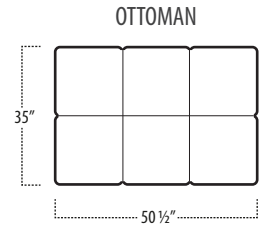

Top View Specifications | Scale: 1/4" = 1FT.

(Seat depth may vary depending on back pillow placement. All dimensions are approximate and subject to change.)

LAF 1 ARM CHAISE

LAF 1 ARM CHAIR

RAF 1 ARM CHAIR

RAF 1 ARM CHAISE

XL LAF 1 ARM CHAISE

XL ARMLESS CHAISE

XL RAF 1 ARM CHAISE

california

■ Top View Specifications | Scale: 1/4" = 1FT.

(Seat depth may vary depending on back pillow placement. All dimensions are approximate and subject to change.)

Top View Specifications | Scale: 1/4" = 1FT. (All dimensions are approximate and subject to change.)

california+bed

■ Top View Specifications | Scale: 1/4" = 1Ft.
(All dimensions are approximate and subject to change.)