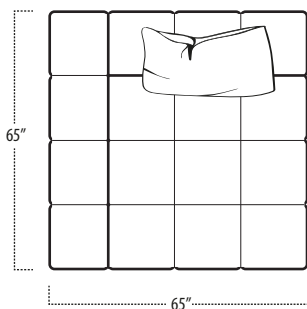

Scan the QR Code to access our product page online for additional options and features. This link will also allow you to view this spec sheet as a digital PDF file.

Side View Specification | Not to Scale [CUSTOM SIZING AVAILABLE]

Top View Specifications | Scale: 1/4" = 1FT.

(Seat depth may vary depending on back pillow placement. All dimensions are approximate and subject to change.)

LAF 1 ARM CHAISE

LAF 1 ARM CHAIR

RAF 1 ARM CHAIR

RAF 1 ARM CHAISE

XL LAF 1 ARM CHAISE

XL ARMLESS CHAISE

XL RAF 1 ARM CHAISE

california

■ Top View Specifications | Scale: 1/4" = 1FT.

(Seat depth may vary depending on back pillow placement. All dimensions are approximate and subject to change.)

Top View Specifications | Scale: 1/4" = 1FT. (All dimensions are approximate and subject to change.)

california+bed

■ Top View Specifications | Scale: 1/4" = 1Ft.
(All dimensions are approximate and subject to change.)