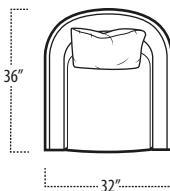

WOOD TRIM PETITE CHAIR/360° SWIVEL CHAIR