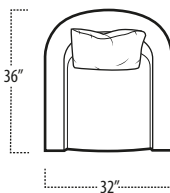

Scan the QR Code to access our product page online for additional options and features. This link will also allow you to view this spec sheet as a digital PDF file.

Side View Specification | Not to Scale [CUSTOM SIZING AVAILABLE]

Top View Specifications | Scale: 1/4" = 1FT.

(Seat depth may vary depending on back pillow placement. All dimensions are approximate and subject to change.)

UPHOLSTERED CHAIR/360° SWIVEL CHAIR

UPHOLSTERED PETITE CHAIR/360° SWIVEL CHAIR