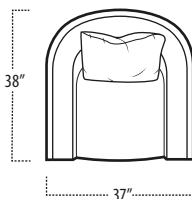

WOOD TRIM CHAIR/360° SWIVEL CHAIR