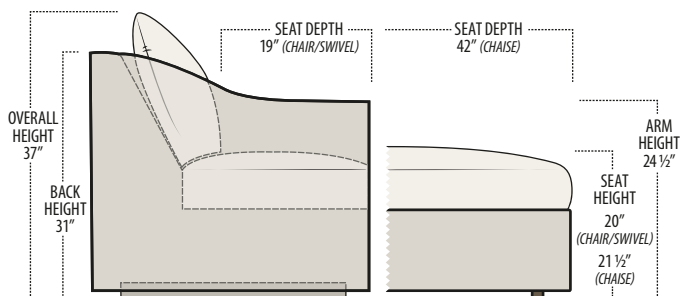

Scan the QR Code to access our product page online for additional options and features. This link will also allow you to view this spec sheet as a digital PDF file.

Side View Specification | Not to Scale [CUSTOM SIZING AVAILABLE]

Top View Specifications | Scale: 1/4" = 1FT.

(Seat depth may vary depending on back pillow placement. All dimensions are approximate and subject to change.)

UPHOLSTERED CHAIR/360° SWIVEL CHAIR

UPHOLSTERED PETITE CHAIR/360° SWIVEL CHAIR