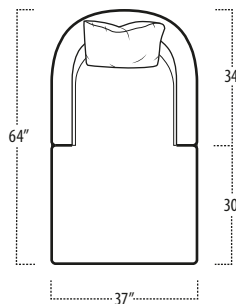

2 ARM CHAISE