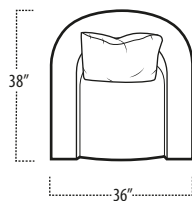

Scan the QR Code to access our product page online for additional options and features. This link will also allow you to view this spec sheet as a digital PDF file.

Side View Specification | Not to Scale [CUSTOM SIZING AVAILABLE]

Top View Specifications | Scale: 1/4" = 1FT.

(Seat depth may vary depending on back pillow placement. All dimensions are approximate and subject to change.)

UPHOLSTERED CHAIR/360° SWIVEL CHAIR

UPHOLSTERED PETITE CHAIR/360° SWIVEL CHAIR