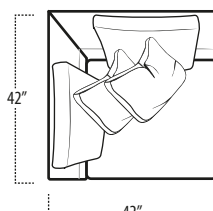

Top View Specifications | Scale: 1/4" = 1FT.

(Seat depth may vary depending on back pillow placement. All dimensions are approximate and subject to change.)

58 LAF 1 ARM CHAIR

50 ARMLESS CHAIR

58 RAF 1 ARM CHAIR

48 LAF 1 ARM CHAIR

40 ARMLESS CHAIR

48 RAF 1 ARM CHAIR

LAF 1 ARM CHAIR WITH BUMPER

BUMPER OTTOMAN

SQUARE CORNER

RAF 1 ARM CHAIR WITH BUMPER