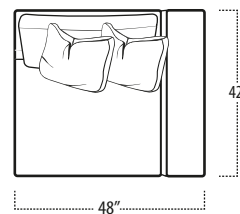

48 RAF 1 ARM CHAIR