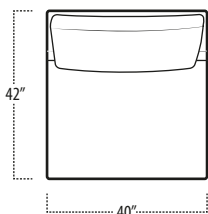

40 ARMLESS CHAIR