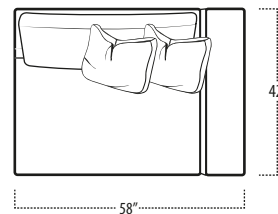

Top View Specifications | Scale: 1/4" = 1FT.

(Seat depth may vary depending on back pillow placement. All dimensions are approximate and subject to change.)

58 LAF 1 ARM CHAIR

50 ARMLESS CHAIR

58 RAF 1 ARM CHAIR