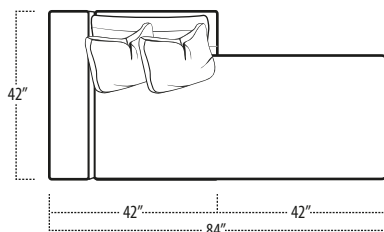

Top View Specifications | Scale: 1/4" = 1FT.

(Seat depth may vary depending on back pillow placement. All dimensions are approximate and subject to change.)

58 LAF 1 ARM CHAIR

50 ARMLESS CHAIR

58 RAF 1 ARM CHAIR

48 LAF 1 ARM CHAIR

40 ARMLESS CHAIR

48 RAF 1 ARM CHAIR

LAF 1 ARM CHAIR WITH BUMPER

BUMPER OTTOMAN

SQUARE CORNER

RAF 1 ARM CHAIR WITH BUMPER