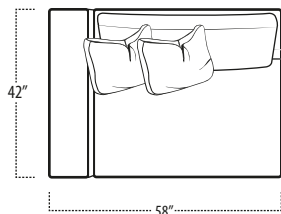

Scan the QR Code to access our product page online for additional options and features. This link will also allow you to view this spec sheet as a digital PDF file.

Side View Specification | Not to Scale [CUSTOM SIZING AVAILABLE]

Top View Specifications | Scale: 1/4" = 1FT.

(Seat depth may vary depending on back pillow placement. All dimensions are approximate and subject to change.)

58 LAF 1 ARM CHAIR

50 ARMLESS CHAIR

58 RAF 1 ARM CHAIR