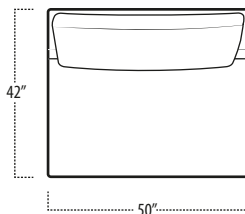

Scan the QR Code to access our product page online for additional options and features. This link will also allow you to view this spec sheet as a digital PDF file.

Side View Specification | Not to Scale [CUSTOM SIZING AVAILABLE]

Top View Specifications | Scale: 1/4" = 1FT.

(Seat depth may vary depending on back pillow placement. All dimensions are approximate and subject to change.)

58 LAF 1 ARM CHAIR

50 ARMLESS CHAIR

58 RAF 1 ARM CHAIR