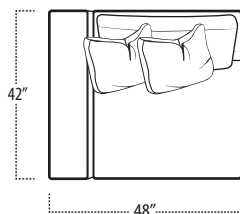

48 LAF 1 ARM CHAIR