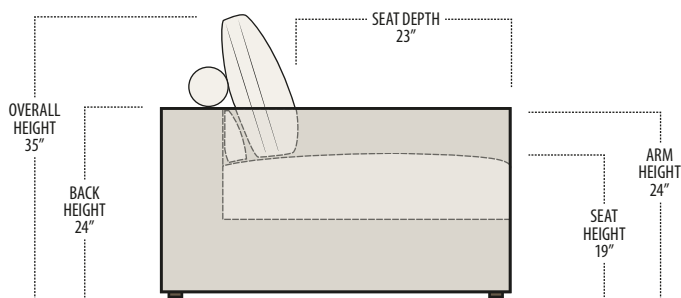

Scan the QR Code to access our product page online for additional options and features. This link will also allow you to view this spec sheet as a digital PDF file.

Side View Specification | Not to Scale [CUSTOM SIZING AVAILABLE]

Top View Specifications | Scale: 1/4" = 1FT.

(Seat depth may vary depending on back pillow placement. All dimensions are approximate and subject to change.)

58 LAF 1 ARM CHAIR

50 ARMLESS CHAIR

58 RAF 1 ARM CHAIR