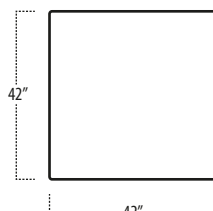

Top View Specifications | Scale: 1/4" = 1FT.

(Seat depth may vary depending on back pillow placement. All dimensions are approximate and subject to change.)

58 LAF 1 ARM CHAIR

50 ARMLESS CHAIR

58 RAF 1 ARM CHAIR

48 LAF 1 ARM CHAIR

40 ARMLESS CHAIR

48 RAF 1 ARM CHAIR

LAF 1 ARM CHAIR WITH BUMPER

BUMPER OTTOMAN

SQUARE CORNER

RAF 1 ARM CHAIR WITH BUMPER