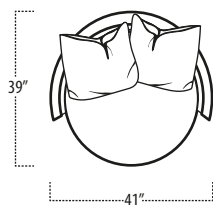

## Side View Specification | Not to Scale [ CUSTOM SIZING AVAILABLE ]

## Top View Specifications | Scale: 1/4" = 1FT.

(Seat depth may vary depending on back pillow placement. All dimensions are approximate and subject to change.)

SWIVEL CHAIR

MINI SWIVEL CHAIR

37" SWIVEL ROUND OTTOMAN