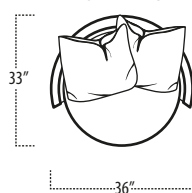

## Side View Specification | Not to Scale [ CUSTOM SIZING AVAILABLE ]

## Top View Specifications | Scale: 1/4" = 1FT.

(Seat depth may vary depending on back pillow placement. All dimensions are approximate and subject to change.)

SWIVEL CHAIR

MINI SWIVEL CHAIR

37" SWIVEL ROUND OTTOMAN