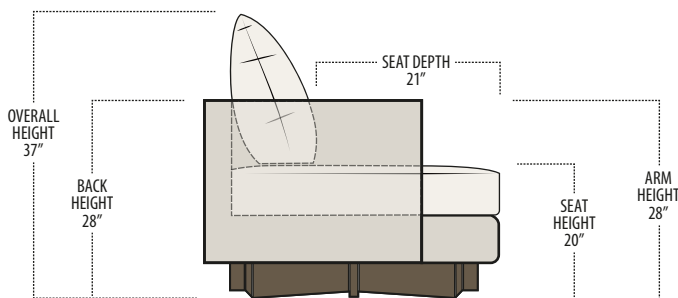

## Side View Specification | Not to Scale [ CUSTOM SIZING AVAILABLE ]

## Top View Specifications | Scale: 1/4" = 1FT.

(Seat depth may vary depending on back pillow placement. All dimensions are approximate and subject to change.)

SWIVEL CHAIR

MINI SWIVEL CHAIR

37" SWIVEL ROUND OTTOMAN

30" SWIVEL ROUND OTTOMAN