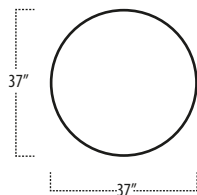

## Side View Specification | Not to Scale [ CUSTOM SIZING AVAILABLE ]

## Top View Specifications | Scale: 1/4" = 1FT.

(Seat depth may vary depending on back pillow placement. All dimensions are approximate and subject to change.)

SWIVEL CHAIR

MINI SWIVEL CHAIR

37" SWIVEL ROUND OTTOMAN