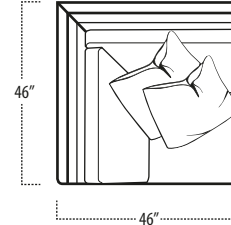

Top View Specifications | Scale: 1/4" = 1FT.

(Seat depth may vary depending on back pillow placement. All dimensions are approximate and subject to change.)

carbon

■ Top View Specifications | Scale: 1/4" = 1FT.

(Seat depth may vary depending on back pillow placement. All dimensions are approximate and subject to change.)

LAF 1 ARM LOVESEAT

ARMLESS LOVESEAT

RAF 1 ARM LOVESEAT

LAF 1 ARM CHAIR

ARMLESS CHAIR

RAF 1 ARM CHAIR

LAF 1 ARM CHAISE

CHAISE

RAF 1 ARM CHAISE

CHAIR / SWIVEL

(SWIVEL W/O LEGS)

CORNER CHAISE

SQUARE CORNER

OTTOMAN

ARM TRAY

[5" HIGH]

carbon

■ Top View Specifications | Scale: 1/4" = 1FT.

(Seat depth may vary depending on back pillow placement. All dimensions are approximate and subject to change.)

LAF SOFA WITH RETURN