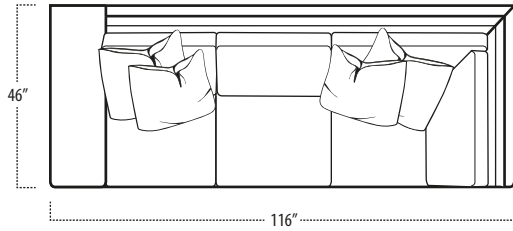

ARM TRAY

[5" HIGH]

carbon

■ Top View Specifications | Scale: 1/4" = 1FT.

(Seat depth may vary depending on back pillow placement. All dimensions are approximate and subject to change.)

LAF SOFA WITH RETURN