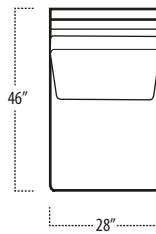

Top View Specifications | Scale: 1/4" = 1FT.

(Seat depth may vary depending on back pillow placement. All dimensions are approximate and subject to change.)

carbon

■ Top View Specifications | Scale: 1/4" = 1FT.

(Seat depth may vary depending on back pillow placement. All dimensions are approximate and subject to change.)

LAF 1 ARM LOVESEAT

ARMLESS LOVESEAT

RAF 1 ARM LOVESEAT

LAF 1 ARM CHAIR

ARMLESS CHAIR

RAF 1 ARM CHAIR

ARM TRAY

[5" HIGH]

carbon

■ Top View Specifications | Scale: 1/4" = 1FT.

(Seat depth may vary depending on back pillow placement. All dimensions are approximate and subject to change.)

LAF SOFA WITH RETURN