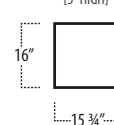

Top View Specifications | Scale: 1/4" = 1FT.

(Seat depth may vary depending on back pillow placement. All dimensions are approximate and subject to change.)

carbon

■ Top View Specifications | Scale: 1/4" = 1FT.

(Seat depth may vary depending on back pillow placement. All dimensions are approximate and subject to change.)

LAF 1 ARM LOVESEAT

ARMLESS LOVESEAT

RAF 1 ARM LOVESEAT

LAF 1 ARM CHAIR

ARMLESS CHAIR

RAF 1 ARM CHAIR

LAF 1 ARM CHAISE

CHAISE

RAF 1 ARM CHAISE

CHAIR / SWIVEL

(SWIVEL W/O LEGS)

CORNER CHAISE

SQUARE CORNER

OTTOMAN

ARM TRAY

[5" HIGH]

carbon

■ Top View Specifications | Scale: 1/4" = 1FT.

(Seat depth may vary depending on back pillow placement. All dimensions are approximate and subject to change.)

LAF SOFA WITH RETURN