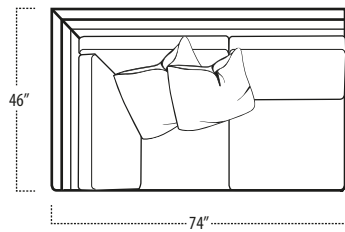

ARMLESS LOVESEAT WITH LEFT RETURN