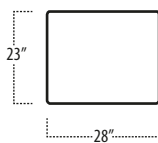

Top View Specifications | Scale: 1/4" = 1FT.

(Seat depth may vary depending on back pillow placement. All dimensions are approximate and subject to change.)

carbon

■ Top View Specifications | Scale: 1/4" = 1FT.

(Seat depth may vary depending on back pillow placement. All dimensions are approximate and subject to change.)

LAF 1 ARM LOVESEAT

ARMLESS LOVESEAT

RAF 1 ARM LOVESEAT

LAF 1 ARM CHAIR

ARMLESS CHAIR

RAF 1 ARM CHAIR

LAF 1 ARM CHAISE

CHAISE

RAF 1 ARM CHAISE

CHAIR / SWIVEL

(SWIVEL W/O LEGS)

CORNER CHAISE

SQUARE CORNER

OTTOMAN

ARM TRAY

[5" HIGH]

carbon

■ Top View Specifications | Scale: 1/4" = 1FT.

(Seat depth may vary depending on back pillow placement. All dimensions are approximate and subject to change.)

LAF SOFA WITH RETURN