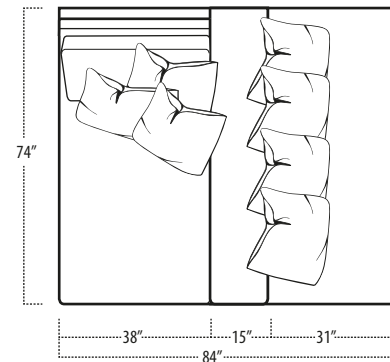

Top View Specifications | Scale: 1/4" = 1FT.

(Seat depth may vary depending on back pillow placement. All dimensions are approximate and subject to change.)

carbon

■ Top View Specifications | Scale: 1/4" = 1FT.

ARM TRAY

[5" HIGH]

carbon

■ Top View Specifications | Scale: 1/4" = 1FT.

(Seat depth may vary depending on back pillow placement. All dimensions are approximate and subject to change.)

LAF SOFA WITH RETURN

RAF SOFA WITH RETURN

ARMLESS LOVESEAT WITH LEFT RETURN

ARMLESS LOVESEAT WITH RIGHT RETURN

LAF 1 ARM PENINSULA

RAF 1 ARM PENINSULA

LAF 1 ARM ISLAND

RAF 1 ARM ISLAND