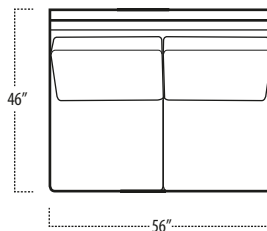

Top View Specifications | Scale: 1/4" = 1FT.

(Seat depth may vary depending on back pillow placement. All dimensions are approximate and subject to change.)

carbon

■ Top View Specifications | Scale: 1/4" = 1FT.

(Seat depth may vary depending on back pillow placement. All dimensions are approximate and subject to change.)

LAF 1 ARM LOVESEAT

ARMLESS LOVESEAT

RAF 1 ARM LOVESEAT

LAF 1 ARM CHAIR

ARMLESS CHAIR

RAF 1 ARM CHAIR

ARM TRAY

[5" HIGH]

carbon

■ Top View Specifications | Scale: 1/4" = 1FT.

(Seat depth may vary depending on back pillow placement. All dimensions are approximate and subject to change.)

LAF SOFA WITH RETURN