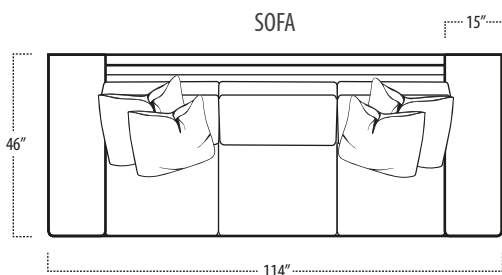

Scan the QR Code to access our product page online for additional options and features. This link will also allow you to view this spec sheet as a digital PDF file.

Side View Specification | Not to Scale [CUSTOM SIZING AVAILABLE]

Top View Specifications | Scale: 1/4" = 1FT.

(Seat depth may vary depending on back pillow placement. All dimensions are approximate and subject to change.)

carbon

■ Top View Specifications | Scale: 1/4" = 1FT.

ARM TRAY

[5" HIGH]

carbon

■ Top View Specifications | Scale: 1/4" = 1FT.

(Seat depth may vary depending on back pillow placement. All dimensions are approximate and subject to change.)

LAF SOFA WITH RETURN