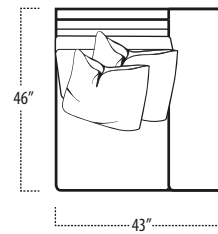

Top View Specifications | Scale: 1/4" = 1FT.

(Seat depth may vary depending on back pillow placement. All dimensions are approximate and subject to change.)

carbon

■ Top View Specifications | Scale: 1/4" = 1FT.

(Seat depth may vary depending on back pillow placement. All dimensions are approximate and subject to change.)

LAF 1 ARM LOVESEAT

ARMLESS LOVESEAT

RAF 1 ARM LOVESEAT

LAF 1 ARM CHAIR

ARMLESS CHAIR

RAF 1 ARM CHAIR

ARM TRAY

[5" HIGH]

carbon

■ Top View Specifications | Scale: 1/4" = 1FT.

(Seat depth may vary depending on back pillow placement. All dimensions are approximate and subject to change.)

LAF SOFA WITH RETURN