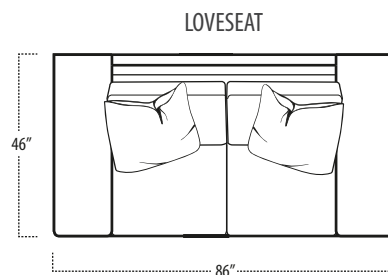

Scan the QR Code to access our product page online for additional options and features. This link will also allow you to view this spec sheet as a digital PDF file.

Side View Specification | Not to Scale [CUSTOM SIZING AVAILABLE]

Top View Specifications | Scale: 1/4" = 1FT.

(Seat depth may vary depending on back pillow placement. All dimensions are approximate and subject to change.)

carbon

■ Top View Specifications | Scale: 1/4" = 1FT.

(Seat depth may vary depending on back pillow placement. All dimensions are approximate and subject to change.)

LAF 1 ARM LOVESEAT

ARMLESS LOVESEAT

RAF 1 ARM LOVESEAT

LAF 1 ARM CHAIR

ARMLESS CHAIR

RAF 1 ARM CHAIR

ARM TRAY

[5" HIGH]

carbon

■ Top View Specifications | Scale: 1/4" = 1FT.

(Seat depth may vary depending on back pillow placement. All dimensions are approximate and subject to change.)

LAF SOFA WITH RETURN