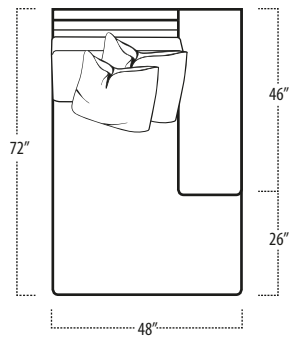

RAF 1 ARM CHAISE