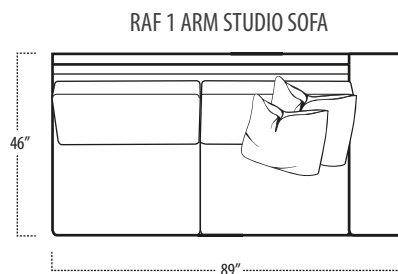

Scan the QR Code to access our product page online for additional options and features. This link will also allow you to view this spec sheet as a digital PDF file.

Side View Specification | Not to Scale [CUSTOM SIZING AVAILABLE]

Top View Specifications | Scale: 1/4" = 1FT.

(Seat depth may vary depending on back pillow placement. All dimensions are approximate and subject to change.)

carbon

■ Top View Specifications | Scale: 1/4" = 1FT.

ARM TRAY

[5" HIGH]

carbon

■ Top View Specifications | Scale: 1/4" = 1FT.

(Seat depth may vary depending on back pillow placement. All dimensions are approximate and subject to change.)

LAF SOFA WITH RETURN