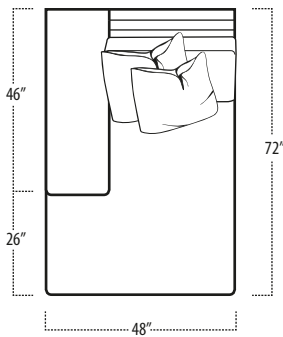

LAF 1 ARM CHAISE