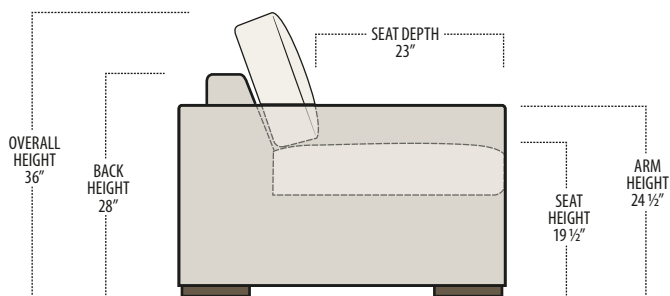

Scan the QR Code to access our product page online for additional options and features. This link will also allow you to view this spec sheet as a digital PDF file.

Side View Specification | Not to Scale [CUSTOM SIZING AVAILABLE]

Top View Specifications | Scale: 1/4" = 1FT.

(Seat depth may vary depending on back pillow placement. All dimensions are approximate and subject to change.)

carbon

■ Top View Specifications | Scale: 1/4" = 1FT.

(Seat depth may vary depending on back pillow placement. All dimensions are approximate and subject to change.)

LAF 1 ARM LOVESEAT

ARMLESS LOVESEAT

RAF 1 ARM LOVESEAT

LAF 1 ARM CHAIR

ARMLESS CHAIR

RAF 1 ARM CHAIR

ARM TRAY

[5" HIGH]

carbon

■ Top View Specifications | Scale: 1/4" = 1FT.

(Seat depth may vary depending on back pillow placement. All dimensions are approximate and subject to change.)

LAF SOFA WITH RETURN