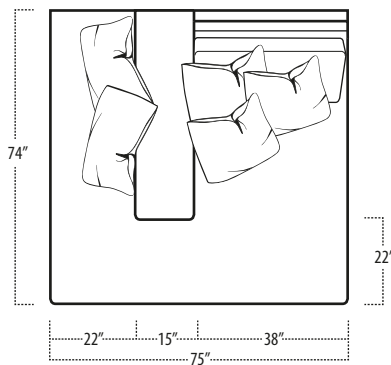

Top View Specifications | Scale: 1/4" = 1FT.

(Seat depth may vary depending on back pillow placement. All dimensions are approximate and subject to change.)

carbon

■ Top View Specifications | Scale: 1/4" = 1FT.

ARM TRAY

[5" HIGH]

carbon

■ Top View Specifications | Scale: 1/4" = 1FT.

(Seat depth may vary depending on back pillow placement. All dimensions are approximate and subject to change.)

LAF SOFA WITH RETURN

RAF SOFA WITH RETURN

ARMLESS LOVESEAT WITH LEFT RETURN

ARMLESS LOVESEAT WITH RIGHT RETURN

LAF 1 ARM PENINSULA

RAF 1 ARM PENINSULA

LAF 1 ARM ISLAND

RAF 1 ARM ISLAND