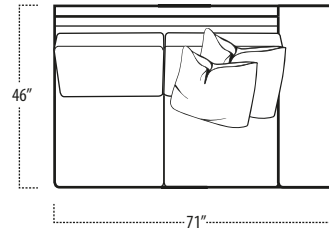

Top View Specifications | Scale: 1/4" = 1FT.

(Seat depth may vary depending on back pillow placement. All dimensions are approximate and subject to change.)

carbon

■ Top View Specifications | Scale: 1/4" = 1FT.

(Seat depth may vary depending on back pillow placement. All dimensions are approximate and subject to change.)

LAF 1 ARM LOVESEAT

ARMLESS LOVESEAT

RAF 1 ARM LOVESEAT

LAF 1 ARM CHAIR

ARMLESS CHAIR

RAF 1 ARM CHAIR

ARM TRAY

[5" HIGH]

carbon

■ Top View Specifications | Scale: 1/4" = 1FT.

(Seat depth may vary depending on back pillow placement. All dimensions are approximate and subject to change.)

LAF SOFA WITH RETURN