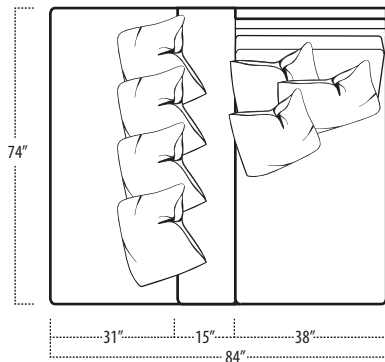

Top View Specifications | Scale: 1/4" = 1FT.

(Seat depth may vary depending on back pillow placement. All dimensions are approximate and subject to change.)

carbon

■ Top View Specifications | Scale: 1/4" = 1FT.

ARM TRAY

[5" HIGH]

carbon

■ Top View Specifications | Scale: 1/4" = 1FT.

(Seat depth may vary depending on back pillow placement. All dimensions are approximate and subject to change.)

LAF SOFA WITH RETURN

RAF SOFA WITH RETURN

ARMLESS LOVESEAT WITH LEFT RETURN

ARMLESS LOVESEAT WITH RIGHT RETURN

LAF 1 ARM PENINSULA

RAF 1 ARM PENINSULA

LAF 1 ARM ISLAND

RAF 1 ARM ISLAND