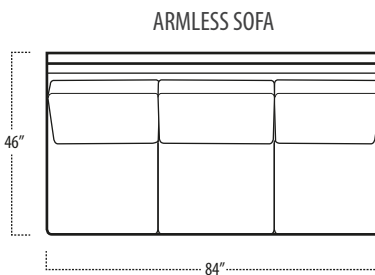

Scan the QR Code to access our product page online for additional options and features. This link will also allow you to view this spec sheet as a digital PDF file.

Side View Specification | Not to Scale [CUSTOM SIZING AVAILABLE]

Top View Specifications | Scale: 1/4" = 1FT.

(Seat depth may vary depending on back pillow placement. All dimensions are approximate and subject to change.)

carbon

■ Top View Specifications | Scale: 1/4" = 1FT.