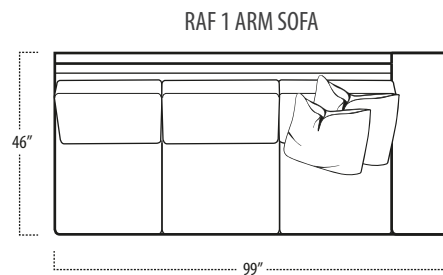

Scan the QR Code to access our product page online for additional options and features. This link will also allow you to view this spec sheet as a digital PDF file.

Side View Specification | Not to Scale [CUSTOM SIZING AVAILABLE]

Top View Specifications | Scale: 1/4" = 1FT.

(Seat depth may vary depending on back pillow placement. All dimensions are approximate and subject to change.)

carbon

■ Top View Specifications | Scale: 1/4" = 1FT.

ARM TRAY

[5" HIGH]

carbon

■ Top View Specifications | Scale: 1/4" = 1FT.

(Seat depth may vary depending on back pillow placement. All dimensions are approximate and subject to change.)

LAF SOFA WITH RETURN