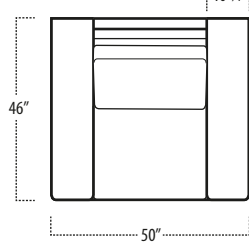

Top View Specifications | Scale: 1/4" = 1FT.

(Seat depth may vary depending on back pillow placement. All dimensions are approximate and subject to change.)

carbon

■ Top View Specifications | Scale: 1/4" = 1FT.

(Seat depth may vary depending on back pillow placement. All dimensions are approximate and subject to change.)

LAF 1 ARM LOVESEAT

ARMLESS LOVESEAT

RAF 1 ARM LOVESEAT

LAF 1 ARM CHAIR

ARMLESS CHAIR

RAF 1 ARM CHAIR

LAF 1 ARM CHAISE

CHAISE

RAF 1 ARM CHAISE

CHAIR / SWIVEL

(SWIVEL W/O LEGS)

CORNER CHAISE

SQUARE CORNER

OTTOMAN

ARM TRAY

[5" HIGH]

carbon

■ Top View Specifications | Scale: 1/4" = 1FT.

(Seat depth may vary depending on back pillow placement. All dimensions are approximate and subject to change.)

LAF SOFA WITH RETURN