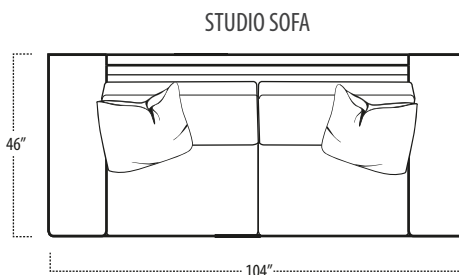

Scan the QR Code to access our product page online for additional options and features. This link will also allow you to view this spec sheet as a digital PDF file.

Side View Specification | Not to Scale [CUSTOM SIZING AVAILABLE]

Top View Specifications | Scale: 1/4" = 1FT.

(Seat depth may vary depending on back pillow placement. All dimensions are approximate and subject to change.)

carbon

■ Top View Specifications | Scale: 1/4" = 1FT.

ARM TRAY

[5" HIGH]

carbon

■ Top View Specifications | Scale: 1/4" = 1FT.

(Seat depth may vary depending on back pillow placement. All dimensions are approximate and subject to change.)

LAF SOFA WITH RETURN