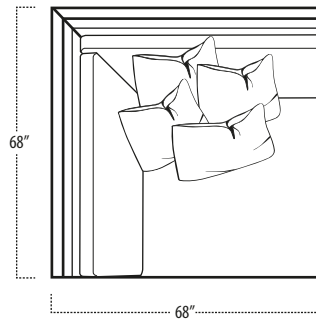

Top View Specifications | Scale: 1/4" = 1FT.

(Seat depth may vary depending on back pillow placement. All dimensions are approximate and subject to change.)

carbon

■ Top View Specifications | Scale: 1/4" = 1FT.

(Seat depth may vary depending on back pillow placement. All dimensions are approximate and subject to change.)

LAF 1 ARM LOVESEAT

ARMLESS LOVESEAT

RAF 1 ARM LOVESEAT

LAF 1 ARM CHAIR

ARMLESS CHAIR

RAF 1 ARM CHAIR

LAF 1 ARM CHAISE

CHAISE

RAF 1 ARM CHAISE

CHAIR / SWIVEL

(SWIVEL W/O LEGS)

CORNER CHAISE

SQUARE CORNER

OTTOMAN

ARM TRAY

[5" HIGH]

carbon

■ Top View Specifications | Scale: 1/4" = 1FT.

(Seat depth may vary depending on back pillow placement. All dimensions are approximate and subject to change.)

LAF SOFA WITH RETURN