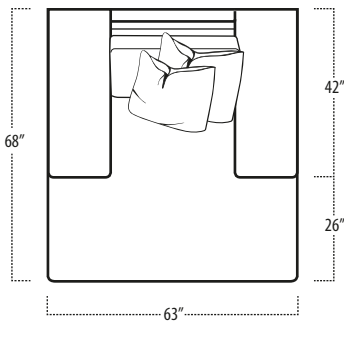

carbon

■ Top View Specifications | Scale: 1/4" = 1FT.

(Seat depth may vary depending on back pillow placement. All dimensions are approximate and subject to change.)

CHAISE

(SWIVEL W/O LEGS)

[5" HIGH]