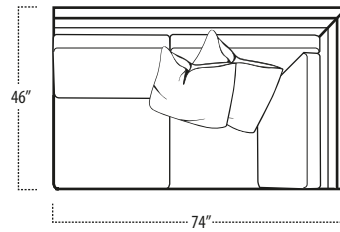

ARMLESS LOVESEAT WITH RIGHT RETURN