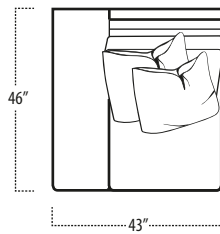

Top View Specifications | Scale: 1/4" = 1FT.

(Seat depth may vary depending on back pillow placement. All dimensions are approximate and subject to change.)

carbon

■ Top View Specifications | Scale: 1/4" = 1FT.

(Seat depth may vary depending on back pillow placement. All dimensions are approximate and subject to change.)

LAF 1 ARM LOVESEAT

ARMLESS LOVESEAT

RAF 1 ARM LOVESEAT

LAF 1 ARM CHAIR

ARMLESS CHAIR

RAF 1 ARM CHAIR

ARM TRAY

[5" HIGH]

carbon

■ Top View Specifications | Scale: 1/4" = 1FT.

(Seat depth may vary depending on back pillow placement. All dimensions are approximate and subject to change.)

LAF SOFA WITH RETURN