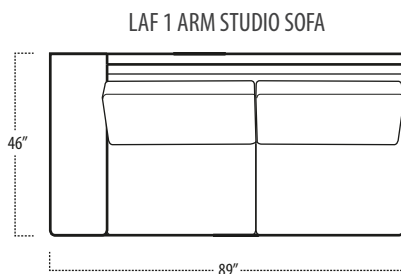

Scan the QR Code to access our product page online for additional options and features. This link will also allow you to view this spec sheet as a digital PDF file.

Side View Specification | Not to Scale [CUSTOM SIZING AVAILABLE]

Top View Specifications | Scale: 1/4" = 1FT.

(Seat depth may vary depending on back pillow placement. All dimensions are approximate and subject to change.)

carbon

■ Top View Specifications | Scale: 1/4" = 1FT.

ARM TRAY

[5" HIGH]

carbon

■ Top View Specifications | Scale: 1/4" = 1FT.

(Seat depth may vary depending on back pillow placement. All dimensions are approximate and subject to change.)

LAF SOFA WITH RETURN