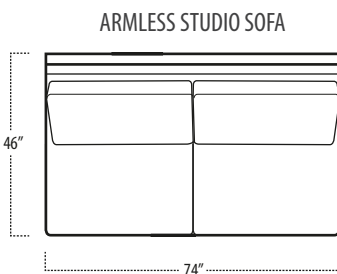

Scan the QR Code to access our product page online for additional options and features. This link will also allow you to view this spec sheet as a digital PDF file.

Side View Specification | Not to Scale [CUSTOM SIZING AVAILABLE]

Top View Specifications | Scale: 1/4" = 1FT.

(Seat depth may vary depending on back pillow placement. All dimensions are approximate and subject to change.)

carbon

■ Top View Specifications | Scale: 1/4" = 1FT.

ARM TRAY

[5" HIGH]

carbon

■ Top View Specifications | Scale: 1/4" = 1FT.

(Seat depth may vary depending on back pillow placement. All dimensions are approximate and subject to change.)

LAF SOFA WITH RETURN