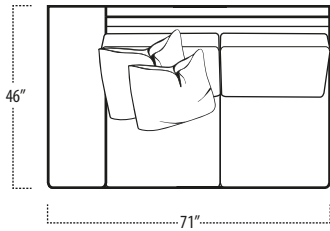

Top View Specifications | Scale: 1/4" = 1FT.

(Seat depth may vary depending on back pillow placement. All dimensions are approximate and subject to change.)

carbon

■ Top View Specifications | Scale: 1/4" = 1FT.

(Seat depth may vary depending on back pillow placement. All dimensions are approximate and subject to change.)

LAF 1 ARM LOVESEAT

ARMLESS LOVESEAT

RAF 1 ARM LOVESEAT

LAF 1 ARM CHAIR

ARMLESS CHAIR

RAF 1 ARM CHAIR

ARM TRAY

[5" HIGH]

carbon

■ Top View Specifications | Scale: 1/4" = 1FT.

(Seat depth may vary depending on back pillow placement. All dimensions are approximate and subject to change.)

LAF SOFA WITH RETURN