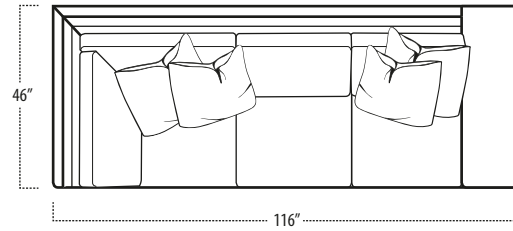

RAF SOFA WITH RETURN