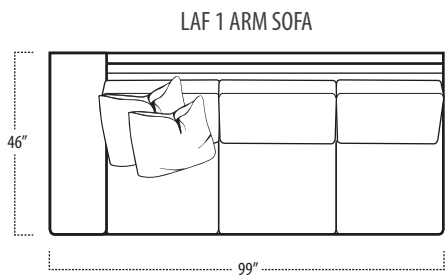

Scan the QR Code to access our product page online for additional options and features. This link will also allow you to view this spec sheet as a digital PDF file.

Side View Specification | Not to Scale [CUSTOM SIZING AVAILABLE]

Top View Specifications | Scale: 1/4" = 1FT.

(Seat depth may vary depending on back pillow placement. All dimensions are approximate and subject to change.)

carbon

■ Top View Specifications | Scale: 1/4" = 1FT.

ARM TRAY

[5" HIGH]

carbon

■ Top View Specifications | Scale: 1/4" = 1FT.

(Seat depth may vary depending on back pillow placement. All dimensions are approximate and subject to change.)

LAF SOFA WITH RETURN