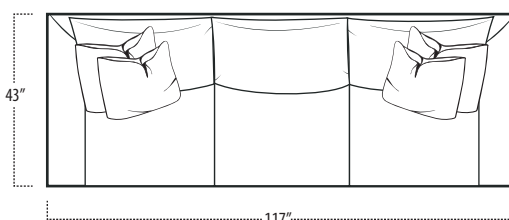

Scan the QR Code to access our product page online for additional options and features. This link will also allow you to view this spec sheet as a digital PDF file.

Side View Specification | Not to Scale [CUSTOM SIZING AVAILABLE]

Top View Specifications | Scale: 1/4" = 1FT.

(Seat depth may vary depending on back pillow placement. All dimensions are approximate and subject to change.)

STUDIO SOFA

SOFA

LOVESEAT

LAF 1 ARM SOFA

ARMLESS SOFA

RAF 1 ARM SOFA

LAF 1 ARM LOVESEAT

ARMLESS LOVESEAT

RAF 1 ARM LOVESEAT

■ Top View Specifications | Scale: 1/4" = 1Ft.

(Seat depth may vary depending on back pillow placement. All dimensions are approximate and subject to change.)