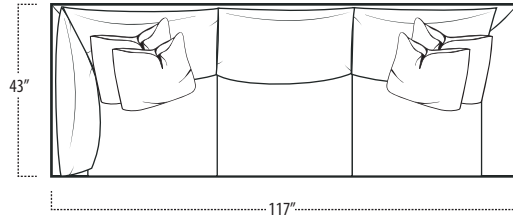

RAF SOFA WITH RETURN