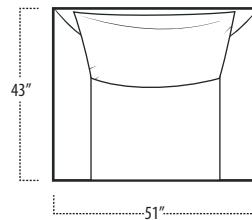

Top View Specifications | Scale: 1/4" = 1FT.

(Seat depth may vary depending on back pillow placement. All dimensions are approximate and subject to change.)

STUDIO SOFA

SOFA

LOVESEAT

LAF 1 ARM SOFA

ARMLESS SOFA

RAF 1 ARM SOFA

LAF 1 ARM LOVESEAT

ARMLESS LOVESEAT

RAF 1 ARM LOVESEAT

■ Top View Specifications | Scale: 1/4" = 1Ft.

(Seat depth may vary depending on back pillow placement. All dimensions are approximate and subject to change.)

LAF 1 ARM CHAIR

ARMLESS CHAIR

RAF 1 ARM CHAIR

SQUARE CORNER

BUMPER OTTOMAN

CHAIR

CURVE