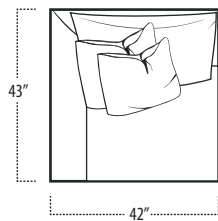

LAF 1 ARM CHAIR