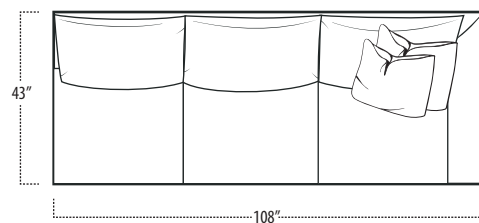

Top View Specifications | Scale: 1/4" = 1FT.

(Seat depth may vary depending on back pillow placement. All dimensions are approximate and subject to change.)

STUDIO SOFA

SOFA

LOVESEAT

LAF 1 ARM SOFA

ARMLESS SOFA

RAF 1 ARM SOFA

LAF 1 ARM LOVESEAT

ARMLESS LOVESEAT

RAF 1 ARM LOVESEAT

■ Top View Specifications | Scale: 1/4" = 1Ft.

(Seat depth may vary depending on back pillow placement. All dimensions are approximate and subject to change.)