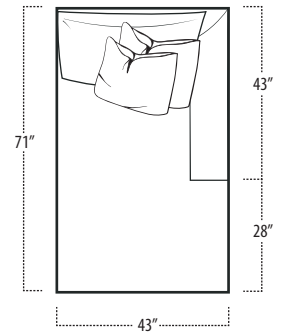

Top View Specifications | Scale: 1/4" = 1FT.

(Seat depth may vary depending on back pillow placement. All dimensions are approximate and subject to change.)

STUDIO SOFA

SOFA

LOVESEAT

LAF 1 ARM SOFA

ARMLESS SOFA

RAF 1 ARM SOFA

LAF 1 ARM LOVESEAT

ARMLESS LOVESEAT

RAF 1 ARM LOVESEAT

■ Top View Specifications | Scale: 1/4" = 1Ft.

(Seat depth may vary depending on back pillow placement. All dimensions are approximate and subject to change.)

LAF SOFA WITH RETURN

RAF SOFA WITH RETURN

ARMLESS SOFA WITH RIGHT RETURN

ARMLESS SOFA WITH LEFT RETURN

LAF 1 ARM CHAISE

LAF LOVESEAT WITH RETURN

RAF LOVESEAT WITH RETURN

RAF 1 ARM CHAISE