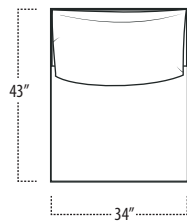

ARMLESS CHAIR