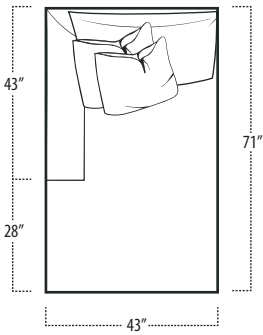

Top View Specifications | Scale: 1/4" = 1FT.

(Seat depth may vary depending on back pillow placement. All dimensions are approximate and subject to change.)

STUDIO SOFA

SOFA

LOVESEAT

LAF 1 ARM SOFA

ARMLESS SOFA

RAF 1 ARM SOFA

LAF 1 ARM LOVESEAT

ARMLESS LOVESEAT

RAF 1 ARM LOVESEAT

■ Top View Specifications | Scale: 1/4" = 1Ft.

(Seat depth may vary depending on back pillow placement. All dimensions are approximate and subject to change.)

LAF SOFA WITH RETURN

RAF SOFA WITH RETURN

ARMLESS SOFA WITH RIGHT RETURN

ARMLESS SOFA WITH LEFT RETURN

LAF 1 ARM CHAISE

LAF LOVESEAT WITH RETURN

RAF LOVESEAT WITH RETURN

RAF 1 ARM CHAISE