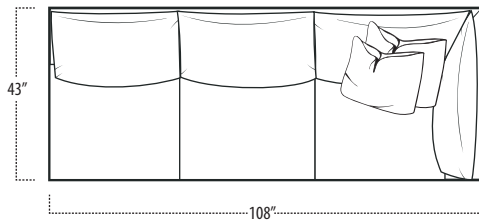

ARMLESS SOFA WITH RIGHT RETURN