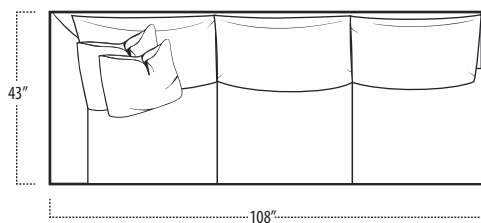

Top View Specifications | Scale: 1/4" = 1FT.

(Seat depth may vary depending on back pillow placement. All dimensions are approximate and subject to change.)

STUDIO SOFA

SOFA

LOVESEAT

LAF 1 ARM SOFA

ARMLESS SOFA

RAF 1 ARM SOFA

LAF 1 ARM LOVESEAT

ARMLESS LOVESEAT

RAF 1 ARM LOVESEAT

■ Top View Specifications | Scale: 1/4" = 1Ft.

(Seat depth may vary depending on back pillow placement. All dimensions are approximate and subject to change.)