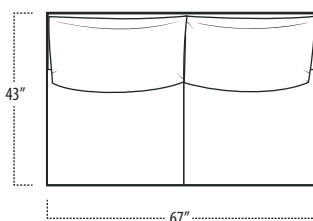

Top View Specifications | Scale: 1/4" = 1FT.

(Seat depth may vary depending on back pillow placement. All dimensions are approximate and subject to change.)

STUDIO SOFA

SOFA

LOVESEAT

LAF 1 ARM SOFA

ARMLESS SOFA

RAF 1 ARM SOFA

LAF 1 ARM LOVESEAT

ARMLESS LOVESEAT

RAF 1 ARM LOVESEAT

■ Top View Specifications | Scale: 1/4" = 1Ft.

(Seat depth may vary depending on back pillow placement. All dimensions are approximate and subject to change.)