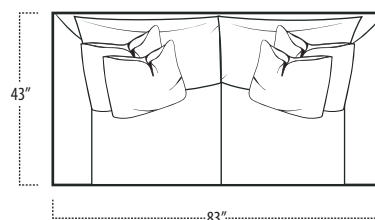

Top View Specifications | Scale: 1/4" = 1FT.

(Seat depth may vary depending on back pillow placement. All dimensions are approximate and subject to change.)

STUDIO SOFA

SOFA

LOVESEAT

LAF 1 ARM SOFA

ARMLESS SOFA

RAF 1 ARM SOFA

LAF 1 ARM LOVESEAT

ARMLESS LOVESEAT

RAF 1 ARM LOVESEAT

■ Top View Specifications | Scale: 1/4" = 1Ft.

(Seat depth may vary depending on back pillow placement. All dimensions are approximate and subject to change.)