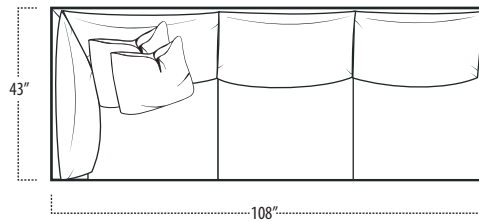

Top View Specifications | Scale: 1/4" = 1FT.

(Seat depth may vary depending on back pillow placement. All dimensions are approximate and subject to change.)

STUDIO SOFA

SOFA

LOVESEAT

LAF 1 ARM SOFA

ARMLESS SOFA

RAF 1 ARM SOFA

LAF 1 ARM LOVESEAT

ARMLESS LOVESEAT

RAF 1 ARM LOVESEAT

■ Top View Specifications | Scale: 1/4" = 1Ft.

(Seat depth may vary depending on back pillow placement. All dimensions are approximate and subject to change.)

LAF SOFA WITH RETURN

RAF SOFA WITH RETURN

ARMLESS SOFA WITH RIGHT RETURN

ARMLESS SOFA WITH LEFT RETURN

LAF 1 ARM CHAISE

LAF LOVESEAT WITH RETURN

RAF LOVESEAT WITH RETURN

RAF 1 ARM CHAISE