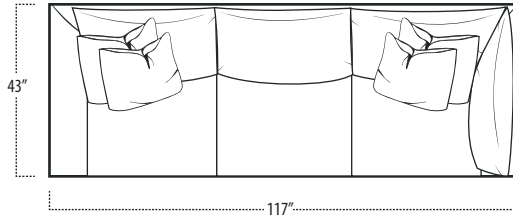

■ Top View Specifications | Scale: 1/4" = 1Ft.

(Seat depth may vary depending on back pillow placement. All dimensions are approximate and subject to change.)

LAF SOFA WITH RETURN