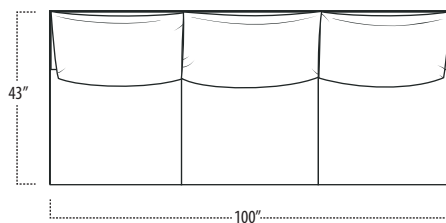

Top View Specifications | Scale: 1/4" = 1FT.

(Seat depth may vary depending on back pillow placement. All dimensions are approximate and subject to change.)

STUDIO SOFA

SOFA

LOVESEAT

LAF 1 ARM SOFA

ARMLESS SOFA

RAF 1 ARM SOFA

LAF 1 ARM LOVESEAT

ARMLESS LOVESEAT

RAF 1 ARM LOVESEAT

■ Top View Specifications | Scale: 1/4" = 1Ft.

(Seat depth may vary depending on back pillow placement. All dimensions are approximate and subject to change.)