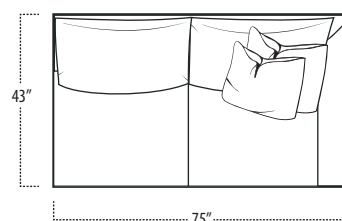

Top View Specifications | Scale: 1/4" = 1FT.

(Seat depth may vary depending on back pillow placement. All dimensions are approximate and subject to change.)

STUDIO SOFA

SOFA

LOVESEAT

LAF 1 ARM SOFA

ARMLESS SOFA

RAF 1 ARM SOFA

LAF 1 ARM LOVESEAT

ARMLESS LOVESEAT

RAF 1 ARM LOVESEAT

■ Top View Specifications | Scale: 1/4" = 1Ft.

(Seat depth may vary depending on back pillow placement. All dimensions are approximate and subject to change.)