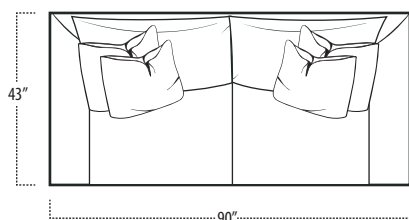

Scan the QR Code to access our product page online for additional options and features. This link will also allow you to view this spec sheet as a digital PDF file.

Side View Specification | Not to Scale [CUSTOM SIZING AVAILABLE]

Top View Specifications | Scale: 1/4" = 1FT.

(Seat depth may vary depending on back pillow placement. All dimensions are approximate and subject to change.)

STUDIO SOFA

SOFA

LOVESEAT

LAF 1 ARM SOFA

ARMLESS SOFA

RAF 1 ARM SOFA

LAF 1 ARM LOVESEAT

ARMLESS LOVESEAT

RAF 1 ARM LOVESEAT

■ Top View Specifications | Scale: 1/4" = 1Ft.

(Seat depth may vary depending on back pillow placement. All dimensions are approximate and subject to change.)