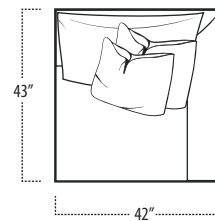

RAF 1 ARM CHAIR