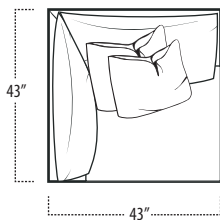

RAF 1 ARM SOFA

LAF 1 ARM LOVESEAT

ARMLESS LOVESEAT

RAF 1 ARM LOVESEAT

■ Top View Specifications | Scale: 1/4" = 1Ft.

(Seat depth may vary depending on back pillow placement. All dimensions are approximate and subject to change.)

LAF 1 ARM CHAIR

ARMLESS CHAIR

RAF 1 ARM CHAIR

SQUARE CORNER

BUMPER OTTOMAN

CHAIR

CURVE