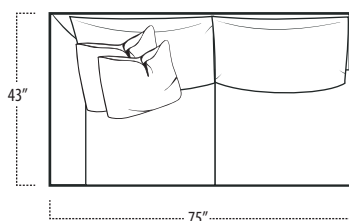

Top View Specifications | Scale: 1/4" = 1FT.

(Seat depth may vary depending on back pillow placement. All dimensions are approximate and subject to change.)

STUDIO SOFA

SOFA

LOVESEAT

LAF 1 ARM SOFA

ARMLESS SOFA

RAF 1 ARM SOFA

LAF 1 ARM LOVESEAT

ARMLESS LOVESEAT

RAF 1 ARM LOVESEAT

■ Top View Specifications | Scale: 1/4" = 1Ft.

(Seat depth may vary depending on back pillow placement. All dimensions are approximate and subject to change.)