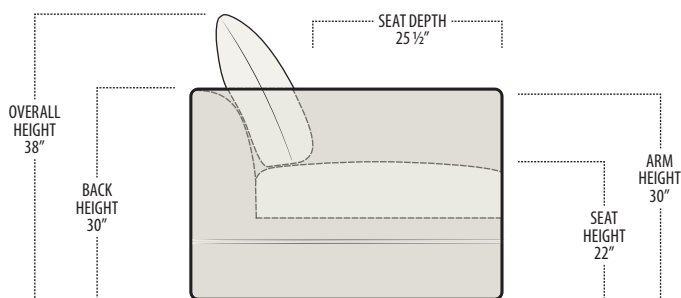

Scan the QR Code to access our product page online for additional options and features. This link will also allow you to view this spec sheet as a digital PDF file.

Side View Specification | Not to Scale [CUSTOM SIZING AVAILABLE]

Top View Specifications | Scale: 1/4" = 1FT.

(Seat depth may vary depending on back pillow placement. All dimensions are approximate and subject to change.)

STUDIO SOFA

SOFA

LOVESEAT

LAF 1 ARM SOFA

ARMLESS SOFA

RAF 1 ARM SOFA

LAF 1 ARM LOVESEAT

ARMLESS LOVESEAT

RAF 1 ARM LOVESEAT

■ Top View Specifications | Scale: 1/4" = 1Ft.

(Seat depth may vary depending on back pillow placement. All dimensions are approximate and subject to change.)