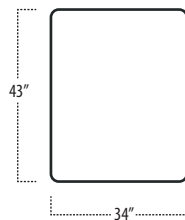

Top View Specifications | Scale: 1/4" = 1FT.

(Seat depth may vary depending on back pillow placement. All dimensions are approximate and subject to change.)

STUDIO SOFA

SOFA

LOVESEAT

LAF 1 ARM SOFA

ARMLESS SOFA

RAF 1 ARM SOFA

LAF 1 ARM LOVESEAT

ARMLESS LOVESEAT

RAF 1 ARM LOVESEAT

■ Top View Specifications | Scale: 1/4" = 1Ft.

(Seat depth may vary depending on back pillow placement. All dimensions are approximate and subject to change.)

LAF 1 ARM CHAIR

ARMLESS CHAIR

RAF 1 ARM CHAIR

SQUARE CORNER

BUMPER OTTOMAN

CHAIR

CURVE