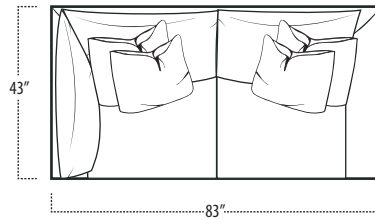

RAF 1 ARM SOFA

LAF 1 ARM LOVESEAT

ARMLESS LOVESEAT

RAF 1 ARM LOVESEAT

■ Top View Specifications | Scale: 1/4" = 1Ft.

(Seat depth may vary depending on back pillow placement. All dimensions are approximate and subject to change.)

LAF SOFA WITH RETURN

RAF SOFA WITH RETURN

ARMLESS SOFA WITH RIGHT RETURN

ARMLESS SOFA WITH LEFT RETURN

LAF 1 ARM CHAISE

LAF LOVESEAT WITH RETURN

RAF LOVESEAT WITH RETURN

RAF 1 ARM CHAISE