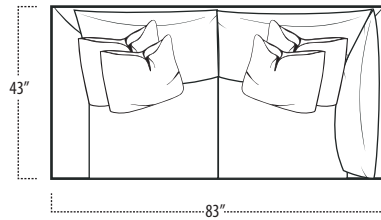

RAF 1 ARM SOFA

LAF 1 ARM LOVESEAT

ARMLESS LOVESEAT

RAF 1 ARM LOVESEAT

■ Top View Specifications | Scale: 1/4" = 1Ft.

(Seat depth may vary depending on back pillow placement. All dimensions are approximate and subject to change.)

LAF SOFA WITH RETURN

RAF SOFA WITH RETURN

ARMLESS SOFA WITH RIGHT RETURN

ARMLESS SOFA WITH LEFT RETURN

LAF 1 ARM CHAISE

LAF LOVESEAT WITH RETURN

RAF LOVESEAT WITH RETURN

RAF 1 ARM CHAISE