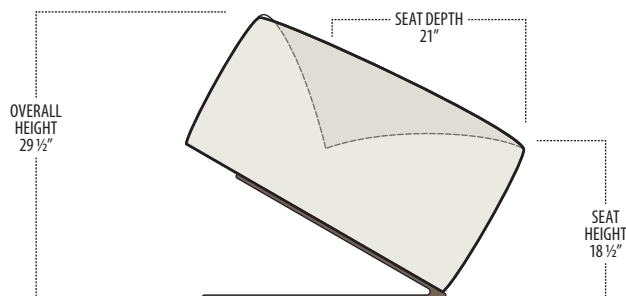

## ■ Side View Specification | Not to Scale [ CUSTOM SIZING AVAILABLE ]

## ■ Top View Specifications | Scale: 1/4" = 1FT. (All dimensions are approximate and subject to change.)