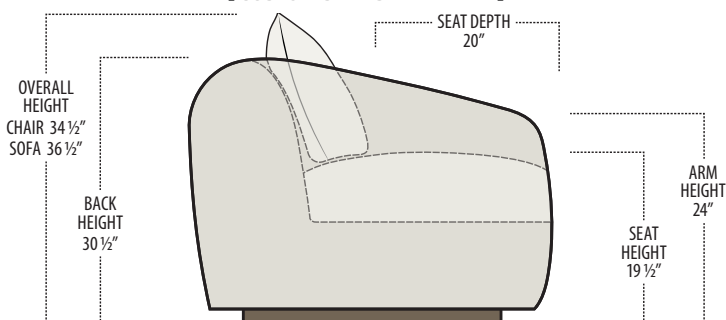

mammoth

Customize this style to suit your needs or personality. We have thousands of fabrics and leathers on hand to make your furniture piece unique to you. Custom sizing is also available on most of our furniture.

Scan the QR Code to access our product page online for additional options and features. This link will also allow you to view this spec sheet as a digital PDF file.

Side View Specification | Not to Scale [CUSTOM SIZING AVAILABLE]

Top View Specifications | Scale: 1/4" = 1FT. (All dimensions are approximate and subject to change.)