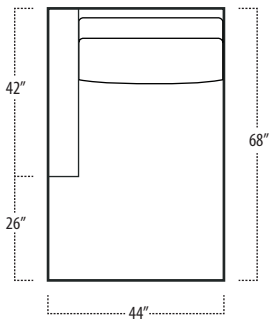

Top View Specifications | Scale: 1/4" = 1FT. (All dimensions are approximate and subject to change.)

■ Top View Specifications | Scale: 1/4" = 1Ft.
 (All dimensions are approximate and subject to change.)

46 RAF SOFA W/ RETURN (4/1)

■ Top View Specifications | Scale: 1/4" = 1Ft.
 (All dimensions are approximate and subject to change.)

42 10FT SOFA (2/1)

42 10FT SOFA (2/2)

42 9FT SOFA (2/1)

42 9FT SOFA (2/2)

42 8FT SOFA (2/1)

42 8FT SOFA (2/2)

42 7FT SOFA (2/1)

42 ARMLESS SOFA (3/1)

42 7FT SOFA (2/2)

42 LAF 1 ARM LOVESEAT (2/1)

42 ARMLESS LOVESEAT (2/1)

42 RAF 1 ARM LOVESEAT (2/1)

conrad

■ Top View Specifications | Scale: 1/4" = 1Ft.
 (All dimensions are approximate and subject to change.)

42 LAF 1 ARM SOFA (3/1)

42 CHAIR

42 RAF 1 ARM SOFA (3/1)

42 LAF 1 ARM CHAISE (1/1)

42 LAF 1 ARM CHAIR (1/1)