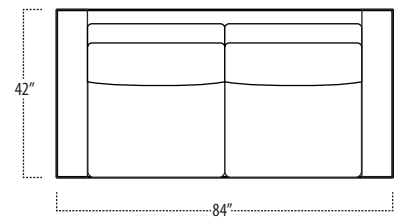

Top View Specifications | Scale: 1/4" = 1FT. (All dimensions are approximate and subject to change.)

■ Top View Specifications | Scale: 1/4" = 1Ft.
 (All dimensions are approximate and subject to change.)

46 RAF SOFA W/ RETURN (4/1)

■ Top View Specifications | Scale: 1/4" = 1Ft.
 (All dimensions are approximate and subject to change.)

42 10FT SOFA (2/1)

42 10FT SOFA (2/2)

42 9FT SOFA (2/1)

42 9FT SOFA (2/2)

42 8FT SOFA (2/1)

42 8FT SOFA (2/2)

42 7FT SOFA (2/1)

42 ARMLESS SOFA (3/1)

42 7FT SOFA (2/2)

42 LAF 1 ARM LOVESEAT (2/1)

42 ARMLESS LOVESEAT (2/1)

42 RAF 1 ARM LOVESEAT (2/1)

conrad

■ Top View Specifications | Scale: 1/4" = 1Ft.
 (All dimensions are approximate and subject to change.)

42 LAF 1 ARM SOFA (3/1)

42 CHAIR

42 RAF 1 ARM SOFA (3/1)

42 LAF 1 ARM CHAISE (1/1)

42 LAF 1 ARM CHAIR (1/1)