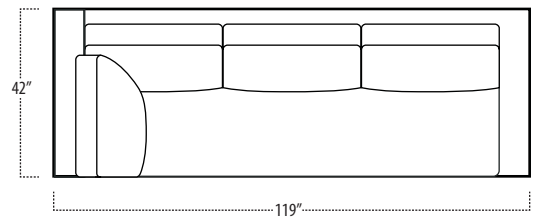

Top View Specifications | Scale: 1/4" = 1FT. (All dimensions are approximate and subject to change.)

■ Top View Specifications | Scale: 1/4" = 1Ft.
 (All dimensions are approximate and subject to change.)

conrad

■ Top View Specifications | Scale: 1/4" = 1Ft.
 (All dimensions are approximate and subject to change.)

42 LAF 1 ARM SOFA (3/1)

42 CHAIR

42 RAF 1 ARM SOFA (3/1)

42 LAF 1 ARM CHAISE (1/1)

42 LAF 1 ARM CHAIR (1/1)

42 ARMLESS CHAIR (1/1)

42 RAF 1 ARM CHAIR (1/1)

42 RAF 1 ARM CHAISE (1/1)

42 LAF SOFA W/ RETURN (4/1)

42 SQUARE CORNER (2/1)

42 RAF SOFA W/ RETURN (4/1)

LARGE OTTOMAN

SMALL OTTOMAN