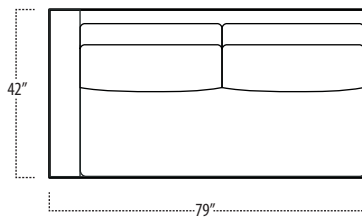

Top View Specifications | Scale: 1/4" = 1FT. (All dimensions are approximate and subject to change.)

■ Top View Specifications | Scale: 1/4" = 1Ft.
 (All dimensions are approximate and subject to change.)

46 RAF SOFA W/ RETURN (4/1)

■ Top View Specifications | Scale: 1/4" = 1Ft.
 (All dimensions are approximate and subject to change.)

42 10FT SOFA (2/1)

42 10FT SOFA (2/2)

42 9FT SOFA (2/1)

42 9FT SOFA (2/2)

42 8FT SOFA (2/1)

42 8FT SOFA (2/2)

42 7FT SOFA (2/1)

42 ARMLESS SOFA (3/1)

42 7FT SOFA (2/2)

42 LAF 1 ARM LOVESEAT (2/1)

42 ARMLESS LOVESEAT (2/1)

42 RAF 1 ARM LOVESEAT (2/1)

conrad

■ Top View Specifications | Scale: 1/4" = 1Ft.
 (All dimensions are approximate and subject to change.)

42 LAF 1 ARM SOFA (3/1)

42 CHAIR

42 RAF 1 ARM SOFA (3/1)

42 LAF 1 ARM CHAISE (1/1)

42 LAF 1 ARM CHAIR (1/1)