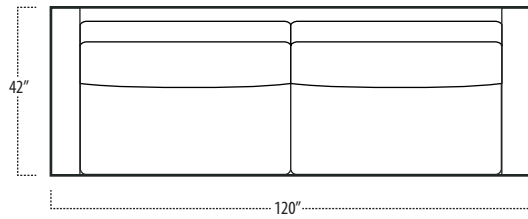

Top View Specifications | Scale: 1/4" = 1FT. (All dimensions are approximate and subject to change.)

■ Top View Specifications | Scale: 1/4" = 1Ft.
 (All dimensions are approximate and subject to change.)

46 RAF SOFA W/ RETURN (4/1)

■ Top View Specifications | Scale: 1/4" = 1Ft.
 (All dimensions are approximate and subject to change.)

42 10FT SOFA (2/1)

42 10FT SOFA (2/2)

42 9FT SOFA (2/1)

42 9FT SOFA (2/2)

42 8FT SOFA (2/1)

42 8FT SOFA (2/2)

42 7FT SOFA (2/1)

42 ARMLESS SOFA (3/1)

42 7FT SOFA (2/2)

42 LAF 1 ARM LOVESEAT (2/1)

42 ARMLESS LOVESEAT (2/1)

42 RAF 1 ARM LOVESEAT (2/1)