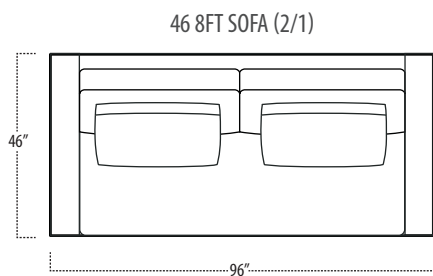

Scan the QR Code to access our product page online for additional options and features. This link will also allow you to view this spec sheet as a digital PDF file.

Side View Specification | Not to Scale [CUSTOM SIZING AVAILABLE]

Top View Specifications | Scale: 1/4" = 1FT. (All dimensions are approximate and subject to change.)

■ Top View Specifications | Scale: 1/4" = 1Ft.
 (All dimensions are approximate and subject to change.)

46 RAF SOFA W/ RETURN (4/1)

■ Top View Specifications | Scale: 1/4" = 1Ft.
 (All dimensions are approximate and subject to change.)

42 10FT SOFA (2/1)

42 10FT SOFA (2/2)

42 9FT SOFA (2/1)

42 9FT SOFA (2/2)

conrad

■ Top View Specifications | Scale: 1/4" = 1Ft.
 (All dimensions are approximate and subject to change.)

42 LAF 1 ARM SOFA (3/1)

42 CHAIR

42 RAF 1 ARM SOFA (3/1)

42 LAF 1 ARM CHAISE (1/1)

42 LAF 1 ARM CHAIR (1/1)