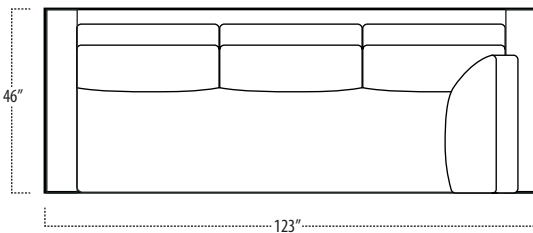

Top View Specifications | Scale: 1/4" = 1FT. (All dimensions are approximate and subject to change.)

■ Top View Specifications | Scale: 1/4" = 1Ft.
 (All dimensions are approximate and subject to change.)

46 7FT SOFA (2/1)

46 ARMLESS SOFA (3/1)

46 7FT SOFA (2/2)

46 LAF 1 ARM LOVESEAT (2/1)

46 ARMLESS LOVESEAT (2/1)

46 RAF 1 ARM LOVESEAT (2/1)

46 LAF 1 ARM SOFA (3/1)

46 CHAIR

46 RAF 1 ARM SOFA (3/1)

46 LAF 1 ARM CHAISE (1/1)

46 LAF 1 ARM CHAIR(1/1)

46 ARMLESS CHAIR (1/1)

46 RAF 1 ARM CHAIR (1/1)

46 RAF 1 ARM CHAISE (1/1)

46 LAF SOFA W/ RETURN (4/1)

46 SQUARE CORNER (2/1)

46 RAF SOFA W/ RETURN (4/1)

■ Top View Specifications | Scale: 1/4" = 1Ft.
 (All dimensions are approximate and subject to change.)

42 10FT SOFA (2/1)

42 10FT SOFA (2/2)

42 9FT SOFA (2/1)

42 9FT SOFA (2/2)