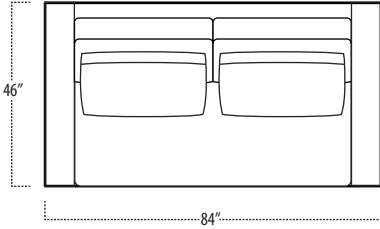

■ Top View Specifications | Scale: 1/4" = 1Ft.
(All dimensions are approximate and subject to change.)

46 7FT SOFA (2/1)