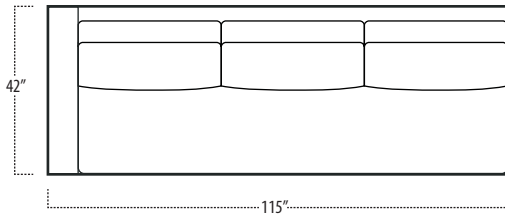

Top View Specifications | Scale: 1/4" = 1FT. (All dimensions are approximate and subject to change.)

■ Top View Specifications | Scale: 1/4" = 1Ft.
 (All dimensions are approximate and subject to change.)

46 RAF SOFA W/ RETURN (4/1)

■ Top View Specifications | Scale: 1/4" = 1Ft.
 (All dimensions are approximate and subject to change.)

42 10FT SOFA (2/1)

42 10FT SOFA (2/2)

42 9FT SOFA (2/1)

42 9FT SOFA (2/2)

42 8FT SOFA (2/1)

42 8FT SOFA (2/2)

42 7FT SOFA (2/1)

42 ARMLESS SOFA (3/1)

42 7FT SOFA (2/2)

42 LAF 1 ARM LOVESEAT (2/1)

42 ARMLESS LOVESEAT (2/1)

42 RAF 1 ARM LOVESEAT (2/1)

conrad

■ Top View Specifications | Scale: 1/4" = 1Ft.
 (All dimensions are approximate and subject to change.)

42 LAF 1 ARM SOFA (3/1)

42 CHAIR

42 RAF 1 ARM SOFA (3/1)

42 LAF 1 ARM CHAISE (1/1)

42 LAF 1 ARM CHAIR (1/1)