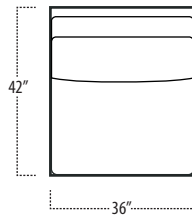

42 ARMLESS CHAIR (1/1)