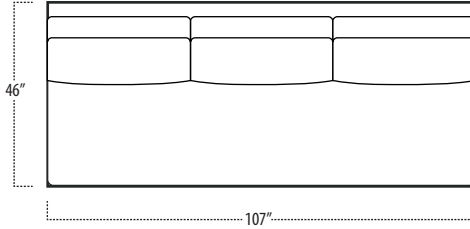

Top View Specifications | Scale: 1/4" = 1FT. (All dimensions are approximate and subject to change.)

■ Top View Specifications | Scale: 1/4" = 1Ft.
 (All dimensions are approximate and subject to change.)

46 7FT SOFA (2/1)

46 ARMLESS SOFA (3/1)

46 7FT SOFA (2/2)

46 LAF 1 ARM LOVESEAT (2/1)

46 ARMLESS LOVESEAT (2/1)

46 RAF 1 ARM LOVESEAT (2/1)

46 LAF 1 ARM SOFA (3/1)

46 CHAIR

46 RAF SOFA W/ RETURN (4/1)

■ Top View Specifications | Scale: 1/4" = 1Ft.
 (All dimensions are approximate and subject to change.)

42 10FT SOFA (2/1)

42 10FT SOFA (2/2)

42 9FT SOFA (2/1)

42 9FT SOFA (2/2)