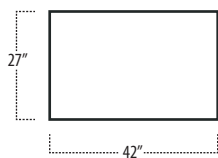

Top View Specifications | Scale: 1/4" = 1FT. (All dimensions are approximate and subject to change.)

■ Top View Specifications | Scale: 1/4" = 1Ft.
 (All dimensions are approximate and subject to change.)

conrad

■ Top View Specifications | Scale: 1/4" = 1Ft.
 (All dimensions are approximate and subject to change.)

42 LAF 1 ARM SOFA (3/1)

42 CHAIR

42 RAF 1 ARM SOFA (3/1)

42 LAF 1 ARM CHAISE (1/1)

42 LAF 1 ARM CHAIR (1/1)

42 ARMLESS CHAIR (1/1)

42 RAF 1 ARM CHAIR (1/1)

42 RAF 1 ARM CHAISE (1/1)

42 LAF SOFA W/ RETURN (4/1)

42 SQUARE CORNER (2/1)

42 RAF SOFA W/ RETURN (4/1)

LARGE OTTOMAN

SMALL OTTOMAN