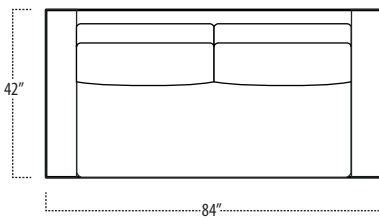

Top View Specifications | Scale: 1/4" = 1FT. (All dimensions are approximate and subject to change.)

■ Top View Specifications | Scale: 1/4" = 1Ft.
 (All dimensions are approximate and subject to change.)

46 RAF SOFA W/ RETURN (4/1)

■ Top View Specifications | Scale: 1/4" = 1Ft.
 (All dimensions are approximate and subject to change.)

42 10FT SOFA (2/1)

42 10FT SOFA (2/2)

42 9FT SOFA (2/1)

42 9FT SOFA (2/2)

42 8FT SOFA (2/1)

42 8FT SOFA (2/2)

42 7FT SOFA (2/1)

42 ARMLESS SOFA (3/1)

42 7FT SOFA (2/2)

42 LAF 1 ARM LOVESEAT (2/1)

42 ARMLESS LOVESEAT (2/1)

42 RAF 1 ARM LOVESEAT (2/1)

conrad

■ Top View Specifications | Scale: 1/4" = 1Ft.
 (All dimensions are approximate and subject to change.)

42 LAF 1 ARM SOFA (3/1)

42 CHAIR

42 RAF 1 ARM SOFA (3/1)

42 LAF 1 ARM CHAISE (1/1)

42 LAF 1 ARM CHAIR (1/1)