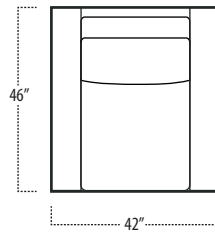

Top View Specifications | Scale: 1/4" = 1FT. (All dimensions are approximate and subject to change.)

■ Top View Specifications | Scale: 1/4" = 1Ft.
 (All dimensions are approximate and subject to change.)

46 7FT SOFA (2/1)

46 ARMLESS SOFA (3/1)

46 7FT SOFA (2/2)

46 LAF 1 ARM LOVESEAT (2/1)

46 ARMLESS LOVESEAT (2/1)

46 RAF 1 ARM LOVESEAT (2/1)

46 LAF 1 ARM SOFA (3/1)

46 CHAIR

46 RAF 1 ARM SOFA (3/1)

46 LAF 1 ARM CHAISE (1/1)

46 LAF 1 ARM CHAIR(1/1)

46 ARMLESS CHAIR (1/1)

46 RAF 1 ARM CHAIR (1/1)

46 RAF 1 ARM CHAISE (1/1)

46 LAF SOFA W/ RETURN (4/1)

46 SQUARE CORNER (2/1)

46 RAF SOFA W/ RETURN (4/1)

■ Top View Specifications | Scale: 1/4" = 1Ft.
 (All dimensions are approximate and subject to change.)

42 10FT SOFA (2/1)

42 10FT SOFA (2/2)

42 9FT SOFA (2/1)

42 9FT SOFA (2/2)