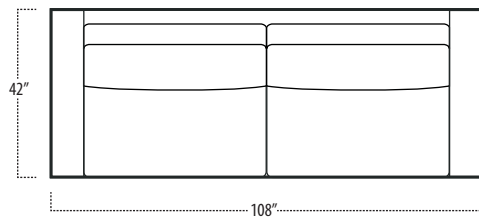

Top View Specifications | Scale: 1/4" = 1FT. (All dimensions are approximate and subject to change.)

■ Top View Specifications | Scale: 1/4" = 1Ft.
 (All dimensions are approximate and subject to change.)

46 RAF SOFA W/ RETURN (4/1)

■ Top View Specifications | Scale: 1/4" = 1Ft.
 (All dimensions are approximate and subject to change.)

42 10FT SOFA (2/1)

42 10FT SOFA (2/2)

42 9FT SOFA (2/1)

42 9FT SOFA (2/2)

42 8FT SOFA (2/1)

42 8FT SOFA (2/2)

42 7FT SOFA (2/1)

42 ARMLESS SOFA (3/1)

42 7FT SOFA (2/2)

42 LAF 1 ARM LOVESEAT (2/1)

42 ARMLESS LOVESEAT (2/1)

42 RAF 1 ARM LOVESEAT (2/1)