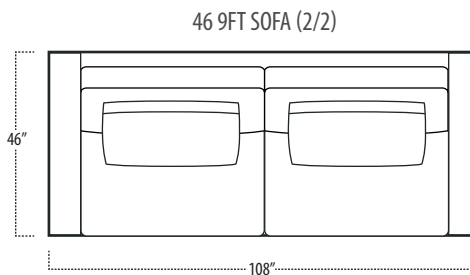

Scan the QR Code to access our product page online for additional options and features. This link will also allow you to view this spec sheet as a digital PDF file.

Side View Specification | Not to Scale [CUSTOM SIZING AVAILABLE]

Top View Specifications | Scale: 1/4" = 1FT. (All dimensions are approximate and subject to change.)

■ Top View Specifications | Scale: 1/4" = 1Ft.
 (All dimensions are approximate and subject to change.)

46 RAF SOFA W/ RETURN (4/1)

■ Top View Specifications | Scale: 1/4" = 1Ft.
 (All dimensions are approximate and subject to change.)

42 10FT SOFA (2/1)

42 10FT SOFA (2/2)

42 9FT SOFA (2/1)

42 9FT SOFA (2/2)

conrad

■ Top View Specifications | Scale: 1/4" = 1Ft.
 (All dimensions are approximate and subject to change.)

42 LAF 1 ARM SOFA (3/1)

42 CHAIR

42 RAF 1 ARM SOFA (3/1)

42 LAF 1 ARM CHAISE (1/1)

42 LAF 1 ARM CHAIR (1/1)