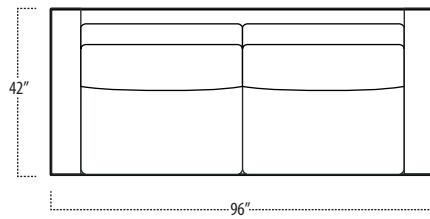

Top View Specifications | Scale: 1/4" = 1FT. (All dimensions are approximate and subject to change.)

■ Top View Specifications | Scale: 1/4" = 1Ft.
 (All dimensions are approximate and subject to change.)

46 RAF SOFA W/ RETURN (4/1)

■ Top View Specifications | Scale: 1/4" = 1Ft.
 (All dimensions are approximate and subject to change.)

42 10FT SOFA (2/1)

42 10FT SOFA (2/2)

42 9FT SOFA (2/1)

42 9FT SOFA (2/2)

42 8FT SOFA (2/1)

42 8FT SOFA (2/2)

42 7FT SOFA (2/1)

42 ARMLESS SOFA (3/1)

42 7FT SOFA (2/2)

42 LAF 1 ARM LOVESEAT (2/1)

42 ARMLESS LOVESEAT (2/1)

42 RAF 1 ARM LOVESEAT (2/1)

conrad

■ Top View Specifications | Scale: 1/4" = 1Ft.
 (All dimensions are approximate and subject to change.)

42 LAF 1 ARM SOFA (3/1)

42 CHAIR

42 RAF 1 ARM SOFA (3/1)

42 LAF 1 ARM CHAISE (1/1)

42 LAF 1 ARM CHAIR (1/1)