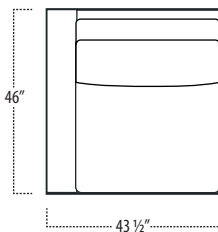

46 LAF 1 ARM CHAIR(1/1)