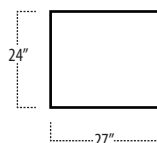

Top View Specifications | Scale: 1/4" = 1FT. (All dimensions are approximate and subject to change.)

■ Top View Specifications | Scale: 1/4" = 1Ft.
 (All dimensions are approximate and subject to change.)

46 RAF SOFA W/ RETURN (4/1)

■ Top View Specifications | Scale: 1/4" = 1Ft.
 (All dimensions are approximate and subject to change.)

42 10FT SOFA (2/1)

42 10FT SOFA (2/2)

42 9FT SOFA (2/1)

42 9FT SOFA (2/2)

conrad

■ Top View Specifications | Scale: 1/4" = 1Ft.
 (All dimensions are approximate and subject to change.)

42 LAF 1 ARM SOFA (3/1)

42 CHAIR

42 RAF 1 ARM SOFA (3/1)

42 LAF 1 ARM CHAISE (1/1)

42 LAF 1 ARM CHAIR (1/1)

42 ARMLESS CHAIR (1/1)

42 RAF 1 ARM CHAIR (1/1)

42 RAF 1 ARM CHAISE (1/1)

42 LAF SOFA W/ RETURN (4/1)

42 SQUARE CORNER (2/1)

42 RAF SOFA W/ RETURN (4/1)

LARGE OTTOMAN

SMALL OTTOMAN