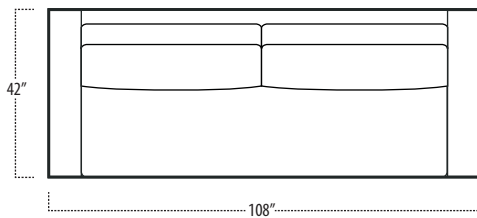

Top View Specifications | Scale: 1/4" = 1FT. (All dimensions are approximate and subject to change.)

■ Top View Specifications | Scale: 1/4" = 1Ft.
 (All dimensions are approximate and subject to change.)

46 RAF SOFA W/ RETURN (4/1)

■ Top View Specifications | Scale: 1/4" = 1Ft.
 (All dimensions are approximate and subject to change.)

42 10FT SOFA (2/1)

42 10FT SOFA (2/2)

42 9FT SOFA (2/1)

42 9FT SOFA (2/2)

42 8FT SOFA (2/1)

42 8FT SOFA (2/2)

42 7FT SOFA (2/1)

42 ARMLESS SOFA (3/1)

42 7FT SOFA (2/2)

42 LAF 1 ARM LOVESEAT (2/1)

42 ARMLESS LOVESEAT (2/1)

42 RAF 1 ARM LOVESEAT (2/1)