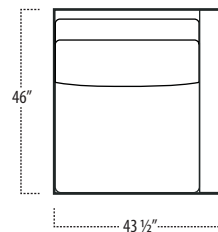

Top View Specifications | Scale: 1/4" = 1FT. (All dimensions are approximate and subject to change.)

■ Top View Specifications | Scale: 1/4" = 1Ft.
 (All dimensions are approximate and subject to change.)

46 7FT SOFA (2/1)

46 ARMLESS SOFA (3/1)

46 7FT SOFA (2/2)

46 LAF 1 ARM LOVESEAT (2/1)

46 ARMLESS LOVESEAT (2/1)

46 RAF 1 ARM LOVESEAT (2/1)

46 LAF 1 ARM SOFA (3/1)

46 CHAIR

46 RAF 1 ARM SOFA (3/1)

46 LAF 1 ARM CHAISE (1/1)

46 LAF 1 ARM CHAIR(1/1)

46 ARMLESS CHAIR (1/1)

46 RAF 1 ARM CHAIR (1/1)

46 RAF 1 ARM CHAISE (1/1)

46 LAF SOFA W/ RETURN (4/1)

46 SQUARE CORNER (2/1)

46 RAF SOFA W/ RETURN (4/1)

■ Top View Specifications | Scale: 1/4" = 1Ft.
 (All dimensions are approximate and subject to change.)

42 10FT SOFA (2/1)

42 10FT SOFA (2/2)

42 9FT SOFA (2/1)

42 9FT SOFA (2/2)