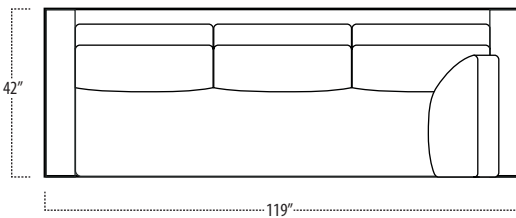

Top View Specifications | Scale: 1/4" = 1FT. (All dimensions are approximate and subject to change.)

■ Top View Specifications | Scale: 1/4" = 1Ft.
 (All dimensions are approximate and subject to change.)

conrad

■ Top View Specifications | Scale: 1/4" = 1Ft.
 (All dimensions are approximate and subject to change.)

42 LAF 1 ARM SOFA (3/1)

42 CHAIR

42 RAF 1 ARM SOFA (3/1)

42 LAF 1 ARM CHAISE (1/1)

42 LAF 1 ARM CHAIR (1/1)

42 ARMLESS CHAIR (1/1)

42 RAF 1 ARM CHAIR (1/1)

42 RAF 1 ARM CHAISE (1/1)

42 LAF SOFA W/ RETURN (4/1)

42 SQUARE CORNER (2/1)

42 RAF SOFA W/ RETURN (4/1)

LARGE OTTOMAN

SMALL OTTOMAN