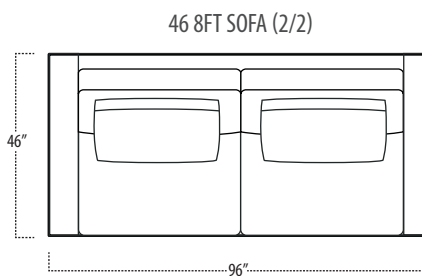

Scan the QR Code to access our product page online for additional options and features. This link will also allow you to view this spec sheet as a digital PDF file.

Side View Specification | Not to Scale [CUSTOM SIZING AVAILABLE]

Top View Specifications | Scale: 1/4" = 1FT. (All dimensions are approximate and subject to change.)

■ Top View Specifications | Scale: 1/4" = 1Ft.
 (All dimensions are approximate and subject to change.)

46 RAF SOFA W/ RETURN (4/1)

■ Top View Specifications | Scale: 1/4" = 1Ft.
 (All dimensions are approximate and subject to change.)

42 10FT SOFA (2/1)

42 10FT SOFA (2/2)

42 9FT SOFA (2/1)

42 9FT SOFA (2/2)

conrad

■ Top View Specifications | Scale: 1/4" = 1Ft.
 (All dimensions are approximate and subject to change.)

42 LAF 1 ARM SOFA (3/1)

42 CHAIR

42 RAF 1 ARM SOFA (3/1)

42 LAF 1 ARM CHAISE (1/1)

42 LAF 1 ARM CHAIR (1/1)