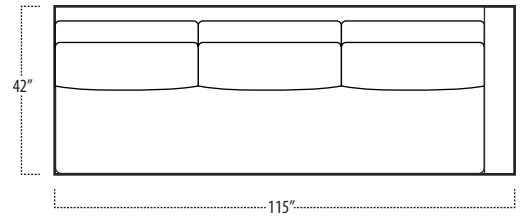

Top View Specifications | Scale: 1/4" = 1FT. (All dimensions are approximate and subject to change.)

■ Top View Specifications | Scale: 1/4" = 1Ft.
 (All dimensions are approximate and subject to change.)

46 RAF SOFA W/ RETURN (4/1)

■ Top View Specifications | Scale: 1/4" = 1Ft.
 (All dimensions are approximate and subject to change.)

42 10FT SOFA (2/1)

42 10FT SOFA (2/2)

42 9FT SOFA (2/1)

42 9FT SOFA (2/2)

42 8FT SOFA (2/1)

42 8FT SOFA (2/2)

42 7FT SOFA (2/1)

42 ARMLESS SOFA (3/1)

42 7FT SOFA (2/2)

42 LAF 1 ARM LOVESEAT (2/1)

42 ARMLESS LOVESEAT (2/1)

42 RAF 1 ARM LOVESEAT (2/1)

conrad

■ Top View Specifications | Scale: 1/4" = 1Ft.
 (All dimensions are approximate and subject to change.)

42 LAF 1 ARM SOFA (3/1)

42 CHAIR

42 RAF 1 ARM SOFA (3/1)

42 LAF 1 ARM CHAISE (1/1)

42 LAF 1 ARM CHAIR (1/1)