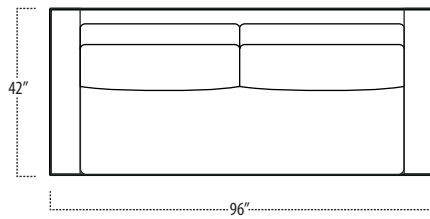

Top View Specifications | Scale: 1/4" = 1FT. (All dimensions are approximate and subject to change.)

■ Top View Specifications | Scale: 1/4" = 1Ft.
 (All dimensions are approximate and subject to change.)

46 RAF SOFA W/ RETURN (4/1)

■ Top View Specifications | Scale: 1/4" = 1Ft.
 (All dimensions are approximate and subject to change.)

42 10FT SOFA (2/1)

42 10FT SOFA (2/2)

42 9FT SOFA (2/1)

42 9FT SOFA (2/2)

42 8FT SOFA (2/1)

42 8FT SOFA (2/2)

42 7FT SOFA (2/1)

42 ARMLESS SOFA (3/1)

42 7FT SOFA (2/2)

42 LAF 1 ARM LOVESEAT (2/1)

42 ARMLESS LOVESEAT (2/1)

42 RAF 1 ARM LOVESEAT (2/1)

conrad

■ Top View Specifications | Scale: 1/4" = 1Ft.
 (All dimensions are approximate and subject to change.)

42 LAF 1 ARM SOFA (3/1)

42 CHAIR

42 RAF 1 ARM SOFA (3/1)

42 LAF 1 ARM CHAISE (1/1)

42 LAF 1 ARM CHAIR (1/1)