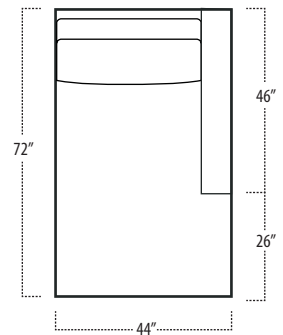

Top View Specifications | Scale: 1/4" = 1FT. (All dimensions are approximate and subject to change.)

■ Top View Specifications | Scale: 1/4" = 1Ft.
 (All dimensions are approximate and subject to change.)

46 7FT SOFA (2/1)

46 ARMLESS SOFA (3/1)

46 7FT SOFA (2/2)

46 LAF 1 ARM LOVESEAT (2/1)

46 ARMLESS LOVESEAT (2/1)

46 RAF 1 ARM LOVESEAT (2/1)

46 LAF 1 ARM SOFA (3/1)

46 CHAIR

46 RAF 1 ARM SOFA (3/1)

46 LAF 1 ARM CHAISE (1/1)

46 LAF 1 ARM CHAIR(1/1)

46 ARMLESS CHAIR (1/1)

46 RAF 1 ARM CHAIR (1/1)

46 RAF 1 ARM CHAISE (1/1)

46 LAF SOFA W/ RETURN (4/1)

46 SQUARE CORNER (2/1)

46 RAF SOFA W/ RETURN (4/1)

■ Top View Specifications | Scale: 1/4" = 1Ft.
 (All dimensions are approximate and subject to change.)

42 10FT SOFA (2/1)

42 10FT SOFA (2/2)

42 9FT SOFA (2/1)

42 9FT SOFA (2/2)