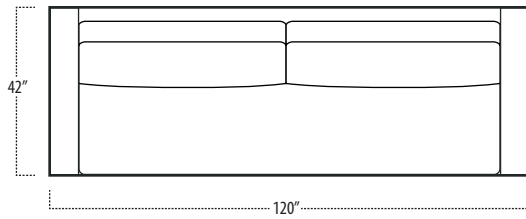

Top View Specifications | Scale: 1/4" = 1FT. (All dimensions are approximate and subject to change.)

■ Top View Specifications | Scale: 1/4" = 1Ft.
 (All dimensions are approximate and subject to change.)

46 7FT SOFA (2/1)

46 ARMLESS SOFA (3/1)

46 7FT SOFA (2/2)

46 LAF 1 ARM LOVESEAT (2/1)

46 ARMLESS LOVESEAT (2/1)

46 RAF 1 ARM LOVESEAT (2/1)

46 LAF 1 ARM SOFA (3/1)

46 CHAIR

46 RAF 1 ARM SOFA (3/1)

46 LAF 1 ARM CHAISE (1/1)

46 LAF 1 ARM CHAIR(1/1)

46 ARMLESS CHAIR (1/1)

46 RAF 1 ARM CHAIR (1/1)

46 RAF 1 ARM CHAISE (1/1)

46 LAF SOFA W/ RETURN (4/1)

46 SQUARE CORNER (2/1)

46 RAF SOFA W/ RETURN (4/1)

■ Top View Specifications | Scale: 1/4" = 1Ft.
 (All dimensions are approximate and subject to change.)

42 10FT SOFA (2/1)

42 10FT SOFA (2/2)

42 9FT SOFA (2/1)

42 9FT SOFA (2/2)