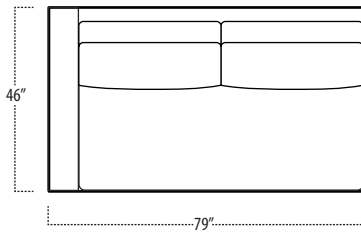

Top View Specifications | Scale: 1/4" = 1FT. (All dimensions are approximate and subject to change.)

■ Top View Specifications | Scale: 1/4" = 1Ft.
 (All dimensions are approximate and subject to change.)

46 7FT SOFA (2/1)

46 ARMLESS SOFA (3/1)

46 7FT SOFA (2/2)

46 LAF 1 ARM LOVESEAT (2/1)

46 ARMLESS LOVESEAT (2/1)

46 RAF 1 ARM LOVESEAT (2/1)

46 LAF 1 ARM SOFA (3/1)

46 CHAIR

46 RAF SOFA W/ RETURN (4/1)

■ Top View Specifications | Scale: 1/4" = 1Ft.
 (All dimensions are approximate and subject to change.)

42 10FT SOFA (2/1)

42 10FT SOFA (2/2)

42 9FT SOFA (2/1)

42 9FT SOFA (2/2)