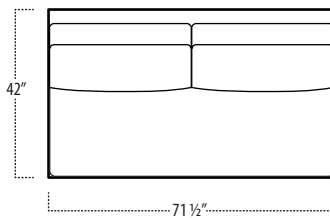

Top View Specifications | Scale: 1/4" = 1FT. (All dimensions are approximate and subject to change.)

■ Top View Specifications | Scale: 1/4" = 1Ft.
 (All dimensions are approximate and subject to change.)

46 RAF SOFA W/ RETURN (4/1)

■ Top View Specifications | Scale: 1/4" = 1Ft.
 (All dimensions are approximate and subject to change.)

42 10FT SOFA (2/1)

42 10FT SOFA (2/2)

42 9FT SOFA (2/1)

42 9FT SOFA (2/2)

42 8FT SOFA (2/1)

42 8FT SOFA (2/2)

42 7FT SOFA (2/1)

42 ARMLESS SOFA (3/1)

42 7FT SOFA (2/2)

42 LAF 1 ARM LOVESEAT (2/1)

42 ARMLESS LOVESEAT (2/1)

42 RAF 1 ARM LOVESEAT (2/1)

conrad

■ Top View Specifications | Scale: 1/4" = 1Ft.
 (All dimensions are approximate and subject to change.)

42 LAF 1 ARM SOFA (3/1)

42 CHAIR

42 RAF 1 ARM SOFA (3/1)

42 LAF 1 ARM CHAISE (1/1)

42 LAF 1 ARM CHAIR (1/1)