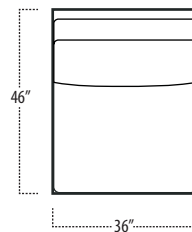

Top View Specifications | Scale: 1/4" = 1FT. (All dimensions are approximate and subject to change.)

■ Top View Specifications | Scale: 1/4" = 1Ft.
 (All dimensions are approximate and subject to change.)

46 7FT SOFA (2/1)

46 ARMLESS SOFA (3/1)

46 7FT SOFA (2/2)

46 LAF 1 ARM LOVESEAT (2/1)

46 ARMLESS LOVESEAT (2/1)

46 RAF 1 ARM LOVESEAT (2/1)

46 LAF 1 ARM SOFA (3/1)

46 CHAIR

46 RAF 1 ARM SOFA (3/1)

46 LAF 1 ARM CHAISE (1/1)

46 LAF 1 ARM CHAIR(1/1)

46 ARMLESS CHAIR (1/1)

46 RAF 1 ARM CHAIR (1/1)

46 RAF 1 ARM CHAISE (1/1)

46 LAF SOFA W/ RETURN (4/1)

46 SQUARE CORNER (2/1)

46 RAF SOFA W/ RETURN (4/1)

■ Top View Specifications | Scale: 1/4" = 1Ft.
 (All dimensions are approximate and subject to change.)

42 10FT SOFA (2/1)

42 10FT SOFA (2/2)

42 9FT SOFA (2/1)

42 9FT SOFA (2/2)