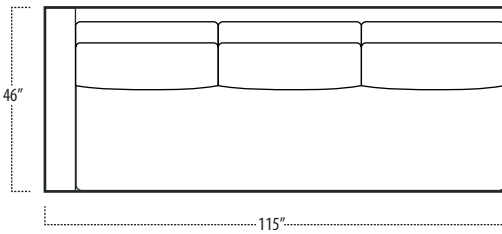

Top View Specifications | Scale: 1/4" = 1FT. (All dimensions are approximate and subject to change.)

■ Top View Specifications | Scale: 1/4" = 1Ft.
 (All dimensions are approximate and subject to change.)

46 7FT SOFA (2/1)

46 ARMLESS SOFA (3/1)

46 7FT SOFA (2/2)

46 LAF 1 ARM LOVESEAT (2/1)

46 ARMLESS LOVESEAT (2/1)

46 RAF 1 ARM LOVESEAT (2/1)

46 LAF 1 ARM SOFA (3/1)

46 CHAIR

46 RAF SOFA W/ RETURN (4/1)

■ Top View Specifications | Scale: 1/4" = 1Ft.
 (All dimensions are approximate and subject to change.)

42 10FT SOFA (2/1)

42 10FT SOFA (2/2)

42 9FT SOFA (2/1)

42 9FT SOFA (2/2)