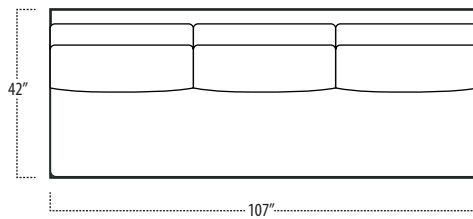

Top View Specifications | Scale: 1/4" = 1FT. (All dimensions are approximate and subject to change.)

■ Top View Specifications | Scale: 1/4" = 1Ft.
 (All dimensions are approximate and subject to change.)

46 RAF SOFA W/ RETURN (4/1)

■ Top View Specifications | Scale: 1/4" = 1Ft.
 (All dimensions are approximate and subject to change.)

42 10FT SOFA (2/1)

42 10FT SOFA (2/2)

42 9FT SOFA (2/1)

42 9FT SOFA (2/2)

42 8FT SOFA (2/1)

42 8FT SOFA (2/2)

42 7FT SOFA (2/1)

42 ARMLESS SOFA (3/1)

42 7FT SOFA (2/2)

42 LAF 1 ARM LOVESEAT (2/1)

42 ARMLESS LOVESEAT (2/1)

42 RAF 1 ARM LOVESEAT (2/1)

conrad

■ Top View Specifications | Scale: 1/4" = 1Ft.
 (All dimensions are approximate and subject to change.)

42 LAF 1 ARM SOFA (3/1)

42 CHAIR

42 RAF 1 ARM SOFA (3/1)

42 LAF 1 ARM CHAISE (1/1)

42 LAF 1 ARM CHAIR (1/1)