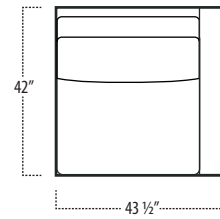

42 RAF 1 ARM CHAIR (1/1)