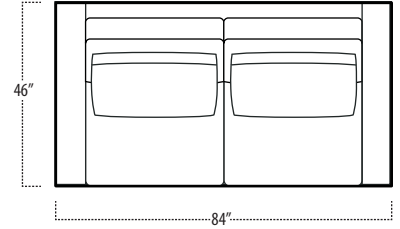

Top View Specifications | Scale: 1/4" = 1FT. (All dimensions are approximate and subject to change.)

■ Top View Specifications | Scale: 1/4" = 1Ft.
 (All dimensions are approximate and subject to change.)

46 7FT SOFA (2/1)

46 ARMLESS SOFA (3/1)

46 7FT SOFA (2/2)

46 LAF 1 ARM LOVESEAT (2/1)

46 ARMLESS LOVESEAT (2/1)

46 RAF 1 ARM LOVESEAT (2/1)

46 LAF 1 ARM SOFA (3/1)

46 CHAIR

46 RAF SOFA W/ RETURN (4/1)

■ Top View Specifications | Scale: 1/4" = 1Ft.
 (All dimensions are approximate and subject to change.)

42 10FT SOFA (2/1)

42 10FT SOFA (2/2)

42 9FT SOFA (2/1)

42 9FT SOFA (2/2)

conrad

■ Top View Specifications | Scale: 1/4" = 1Ft.
 (All dimensions are approximate and subject to change.)

42 LAF 1 ARM SOFA (3/1)

42 CHAIR

42 RAF 1 ARM SOFA (3/1)

42 LAF 1 ARM CHAISE (1/1)

42 LAF 1 ARM CHAIR (1/1)