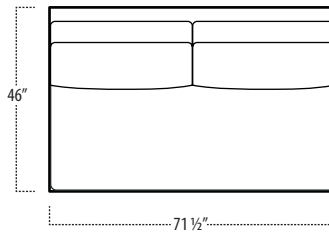

Top View Specifications | Scale: 1/4" = 1FT. (All dimensions are approximate and subject to change.)

■ Top View Specifications | Scale: 1/4" = 1Ft.
 (All dimensions are approximate and subject to change.)

46 7FT SOFA (2/1)

46 ARMLESS SOFA (3/1)

46 7FT SOFA (2/2)

46 LAF 1 ARM LOVESEAT (2/1)

46 ARMLESS LOVESEAT (2/1)

46 RAF 1 ARM LOVESEAT (2/1)

46 LAF 1 ARM SOFA (3/1)

46 CHAIR

46 RAF SOFA W/ RETURN (4/1)

■ Top View Specifications | Scale: 1/4" = 1Ft.
 (All dimensions are approximate and subject to change.)

42 10FT SOFA (2/1)

42 10FT SOFA (2/2)

42 9FT SOFA (2/1)

42 9FT SOFA (2/2)