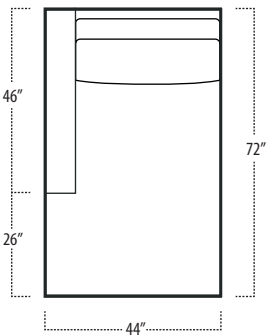

46 LAF 1 ARM CHAISE (1/1)