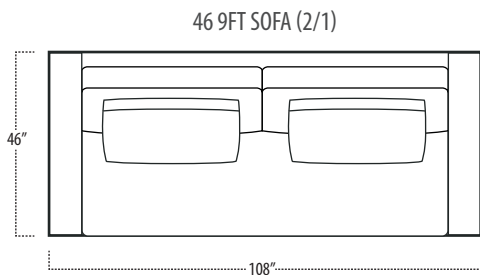

Scan the QR Code to access our product page online for additional options and features. This link will also allow you to view this spec sheet as a digital PDF file.

Side View Specification | Not to Scale [CUSTOM SIZING AVAILABLE]

Top View Specifications | Scale: 1/4" = 1FT. (All dimensions are approximate and subject to change.)

■ Top View Specifications | Scale: 1/4" = 1Ft.
 (All dimensions are approximate and subject to change.)

46 RAF SOFA W/ RETURN (4/1)

■ Top View Specifications | Scale: 1/4" = 1Ft.
 (All dimensions are approximate and subject to change.)

42 10FT SOFA (2/1)

42 10FT SOFA (2/2)

42 9FT SOFA (2/1)

42 9FT SOFA (2/2)

conrad

■ Top View Specifications | Scale: 1/4" = 1Ft.
 (All dimensions are approximate and subject to change.)

42 LAF 1 ARM SOFA (3/1)

42 CHAIR

42 RAF 1 ARM SOFA (3/1)

42 LAF 1 ARM CHAISE (1/1)

42 LAF 1 ARM CHAIR (1/1)