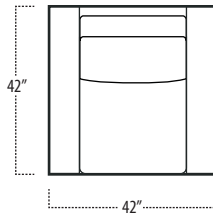

Top View Specifications | Scale: 1/4" = 1FT. (All dimensions are approximate and subject to change.)

■ Top View Specifications | Scale: 1/4" = 1Ft.
 (All dimensions are approximate and subject to change.)

46 RAF SOFA W/ RETURN (4/1)

■ Top View Specifications | Scale: 1/4" = 1Ft.
 (All dimensions are approximate and subject to change.)

42 10FT SOFA (2/1)

42 10FT SOFA (2/2)

42 9FT SOFA (2/1)

42 9FT SOFA (2/2)

42 8FT SOFA (2/1)

42 8FT SOFA (2/2)

42 7FT SOFA (2/1)

42 ARMLESS SOFA (3/1)

42 7FT SOFA (2/2)

42 LAF 1 ARM LOVESEAT (2/1)

42 ARMLESS LOVESEAT (2/1)

42 RAF 1 ARM LOVESEAT (2/1)

conrad

■ Top View Specifications | Scale: 1/4" = 1Ft.
 (All dimensions are approximate and subject to change.)

42 LAF 1 ARM SOFA (3/1)

42 CHAIR

42 RAF 1 ARM SOFA (3/1)

42 LAF 1 ARM CHAISE (1/1)

42 LAF 1 ARM CHAIR (1/1)