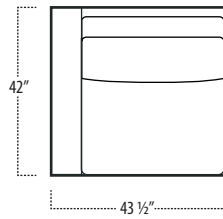

Top View Specifications | Scale: 1/4" = 1FT. (All dimensions are approximate and subject to change.)

■ Top View Specifications | Scale: 1/4" = 1Ft.
 (All dimensions are approximate and subject to change.)

46 RAF SOFA W/ RETURN (4/1)

■ Top View Specifications | Scale: 1/4" = 1Ft.
 (All dimensions are approximate and subject to change.)

42 10FT SOFA (2/1)

42 10FT SOFA (2/2)

42 9FT SOFA (2/1)

42 9FT SOFA (2/2)

42 8FT SOFA (2/1)

42 8FT SOFA (2/2)

42 7FT SOFA (2/1)

42 ARMLESS SOFA (3/1)

42 7FT SOFA (2/2)

42 LAF 1 ARM LOVESEAT (2/1)

42 ARMLESS LOVESEAT (2/1)

42 RAF 1 ARM LOVESEAT (2/1)

conrad

■ Top View Specifications | Scale: 1/4" = 1Ft.
 (All dimensions are approximate and subject to change.)

42 LAF 1 ARM SOFA (3/1)

42 CHAIR

42 RAF 1 ARM SOFA (3/1)

42 LAF 1 ARM CHAISE (1/1)

42 LAF 1 ARM CHAIR (1/1)