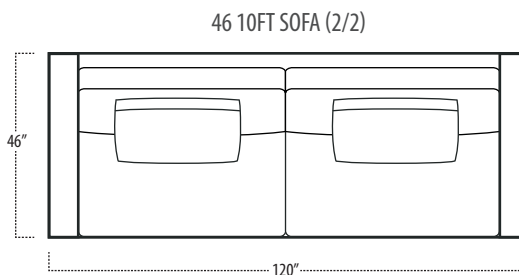

Scan the QR Code to access our product page online for additional options and features. This link will also allow you to view this spec sheet as a digital PDF file.

Side View Specification | Not to Scale [CUSTOM SIZING AVAILABLE]

Top View Specifications | Scale: 1/4" = 1FT. (All dimensions are approximate and subject to change.)

■ Top View Specifications | Scale: 1/4" = 1Ft.
 (All dimensions are approximate and subject to change.)

46 RAF SOFA W/ RETURN (4/1)

■ Top View Specifications | Scale: 1/4" = 1Ft.
 (All dimensions are approximate and subject to change.)

42 10FT SOFA (2/1)

42 10FT SOFA (2/2)

42 9FT SOFA (2/1)

42 9FT SOFA (2/2)

conrad

■ Top View Specifications | Scale: 1/4" = 1Ft.
 (All dimensions are approximate and subject to change.)

42 LAF 1 ARM SOFA (3/1)

42 CHAIR

42 RAF 1 ARM SOFA (3/1)

42 LAF 1 ARM CHAISE (1/1)

42 LAF 1 ARM CHAIR (1/1)