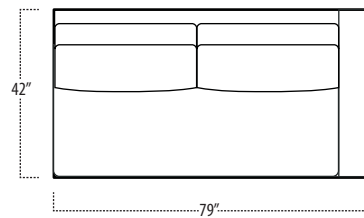

Top View Specifications | Scale: 1/4" = 1FT. (All dimensions are approximate and subject to change.)

■ Top View Specifications | Scale: 1/4" = 1Ft.
 (All dimensions are approximate and subject to change.)

46 RAF SOFA W/ RETURN (4/1)

■ Top View Specifications | Scale: 1/4" = 1Ft.
 (All dimensions are approximate and subject to change.)

42 10FT SOFA (2/1)

42 10FT SOFA (2/2)

42 9FT SOFA (2/1)

42 9FT SOFA (2/2)

42 8FT SOFA (2/1)

42 8FT SOFA (2/2)

42 7FT SOFA (2/1)

42 ARMLESS SOFA (3/1)

42 7FT SOFA (2/2)

42 LAF 1 ARM LOVESEAT (2/1)

42 ARMLESS LOVESEAT (2/1)

42 RAF 1 ARM LOVESEAT (2/1)

conrad

■ Top View Specifications | Scale: 1/4" = 1Ft.
 (All dimensions are approximate and subject to change.)

42 LAF 1 ARM SOFA (3/1)

42 CHAIR

42 RAF 1 ARM SOFA (3/1)

42 LAF 1 ARM CHAISE (1/1)

42 LAF 1 ARM CHAIR (1/1)