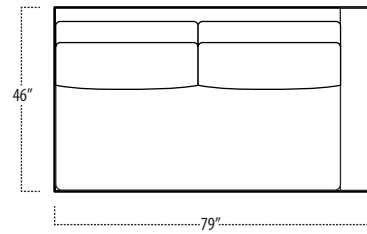

Top View Specifications | Scale: 1/4" = 1FT. (All dimensions are approximate and subject to change.)

■ Top View Specifications | Scale: 1/4" = 1Ft.
 (All dimensions are approximate and subject to change.)

46 7FT SOFA (2/1)

46 ARMLESS SOFA (3/1)

46 7FT SOFA (2/2)

46 LAF 1 ARM LOVESEAT (2/1)

46 ARMLESS LOVESEAT (2/1)

46 RAF 1 ARM LOVESEAT (2/1)

46 LAF 1 ARM SOFA (3/1)

46 CHAIR

46 RAF SOFA W/ RETURN (4/1)

■ Top View Specifications | Scale: 1/4" = 1Ft.
 (All dimensions are approximate and subject to change.)

42 10FT SOFA (2/1)

42 10FT SOFA (2/2)

42 9FT SOFA (2/1)

42 9FT SOFA (2/2)