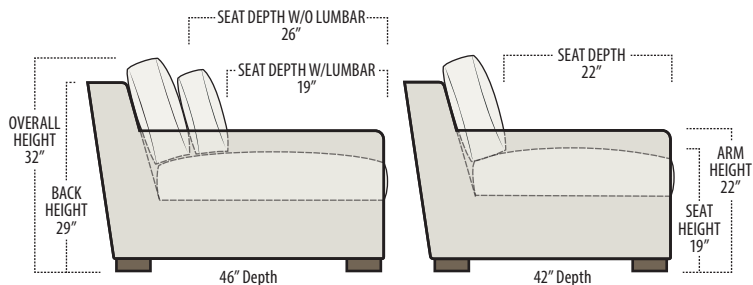

Top View Specifications | Scale: 1/4" = 1FT. (All dimensions are approximate and subject to change.)

■ Top View Specifications | Scale: 1/4" = 1Ft.
 (All dimensions are approximate and subject to change.)

46 7FT SOFA (2/1)

46 ARMLESS SOFA (3/1)

46 7FT SOFA (2/2)

46 LAF 1 ARM LOVESEAT (2/1)

46 ARMLESS LOVESEAT (2/1)

46 RAF 1 ARM LOVESEAT (2/1)

46 LAF 1 ARM SOFA (3/1)

46 CHAIR

46 RAF SOFA W/ RETURN (4/1)

■ Top View Specifications | Scale: 1/4" = 1Ft.
 (All dimensions are approximate and subject to change.)

42 10FT SOFA (2/1)

42 10FT SOFA (2/2)

42 9FT SOFA (2/1)

42 9FT SOFA (2/2)

conrad

■ Top View Specifications | Scale: 1/4" = 1Ft.
 (All dimensions are approximate and subject to change.)

42 LAF 1 ARM SOFA (3/1)

42 CHAIR

42 RAF 1 ARM SOFA (3/1)

42 LAF 1 ARM CHAISE (1/1)

42 LAF 1 ARM CHAIR (1/1)