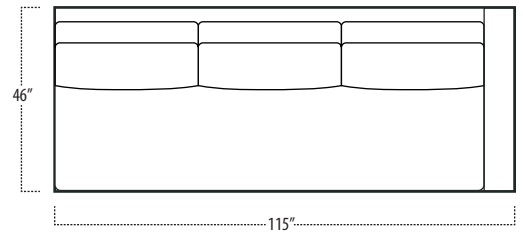

46 RAF 1 ARM SOFA (3/1)