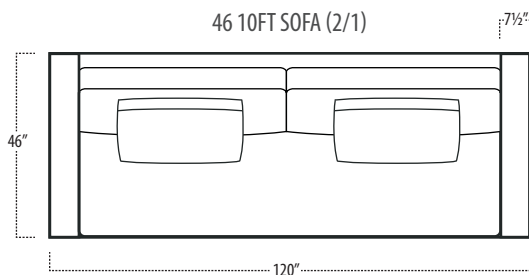

Scan the QR Code to access our product page online for additional options and features. This link will also allow you to view this spec sheet as a digital PDF file.

Side View Specification | Not to Scale [CUSTOM SIZING AVAILABLE]

Top View Specifications | Scale: 1/4" = 1FT. (All dimensions are approximate and subject to change.)

■ Top View Specifications | Scale: 1/4" = 1Ft.
 (All dimensions are approximate and subject to change.)

46 RAF SOFA W/ RETURN (4/1)

■ Top View Specifications | Scale: 1/4" = 1Ft.
 (All dimensions are approximate and subject to change.)

42 10FT SOFA (2/1)

42 10FT SOFA (2/2)

42 9FT SOFA (2/1)

42 9FT SOFA (2/2)

conrad

■ Top View Specifications | Scale: 1/4" = 1Ft.
 (All dimensions are approximate and subject to change.)

42 LAF 1 ARM SOFA (3/1)

42 CHAIR

42 RAF 1 ARM SOFA (3/1)

42 LAF 1 ARM CHAISE (1/1)

42 LAF 1 ARM CHAIR (1/1)