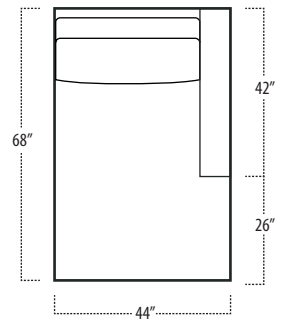

42 RAF 1 ARM CHAISE (1/1)