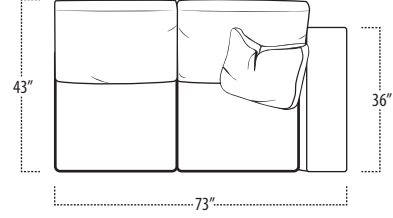

RAF 1 ARM LOVESEAT