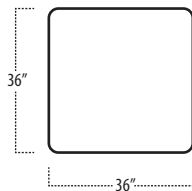

Top View Specifications | Scale: 1/4" = 1FT.

(Seat depth may vary depending on back pillow placement. All dimensions are approximate and subject to change.)

archer

■ Top View Specifications | Scale: 1/4" = 1FT.

(Seat depth may vary depending on back pillow placement. All dimensions are approximate and subject to change.)

LAF 1 ARM SOFA

RAF 1 ARM SOFA

ARMLESS SOFA

LAF 1 ARM STUDIO SOFA

RAF 1 ARM STUDIO SOFA

ARMLESS LOVESEAT

LAF 1 ARM LOVESEAT

RAF 1 ARM LOVESEAT

ARMLESS CHAIR

LAF 1 ARM CHAIR

RAF 1 ARM CHAIR

CHAIR / SWIVEL CHAIR
(SWIVEL CHAIR DOES NOT HAVE LEGS)

LAF SOFA WITH RETURN

RAF SOFA WITH RETURN

BUMPER OTTOMAN
(SEAT HEIGHT 18", LOOSE CUSHION)

OTTOMAN
(SEAT HEIGHT 18", ATTACHED CUSHION)

SQUARE CORNER