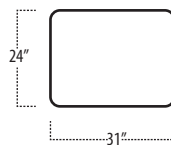

Top View Specifications | Scale: 1/4" = 1FT.

(Seat depth may vary depending on back pillow placement. All dimensions are approximate and subject to change.)

archer

■ Top View Specifications | Scale: 1/4" = 1FT.

(Seat depth may vary depending on back pillow placement. All dimensions are approximate and subject to change.)

LAF 1 ARM SOFA

RAF 1 ARM SOFA

ARMLESS SOFA

LAF 1 ARM STUDIO SOFA

RAF 1 ARM STUDIO SOFA

ARMLESS LOVESEAT

LAF 1 ARM LOVESEAT

RAF 1 ARM LOVESEAT

ARMLESS CHAIR

LAF 1 ARM CHAIR

RAF 1 ARM CHAIR

CHAIR / SWIVEL CHAIR
(SWIVEL CHAIR DOES NOT HAVE LEGS)

LAF SOFA WITH RETURN

RAF SOFA WITH RETURN

BUMPER OTTOMAN
(SEAT HEIGHT 18", LOOSE CUSHION)

OTTOMAN
(SEAT HEIGHT 18", ATTACHED CUSHION)

SQUARE CORNER