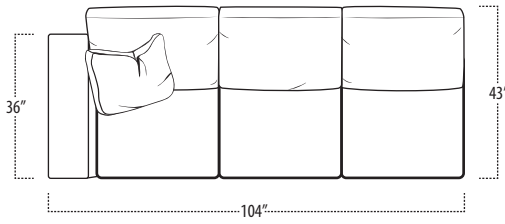

Top View Specifications | Scale: 1/4" = 1FT.

(Seat depth may vary depending on back pillow placement. All dimensions are approximate and subject to change.)

archer

■ Top View Specifications | Scale: 1/4" = 1FT.

(Seat depth may vary depending on back pillow placement. All dimensions are approximate and subject to change.)

LAF 1 ARM SOFA

RAF 1 ARM SOFA

ARMLESS SOFA

LAF 1 ARM STUDIO SOFA

RAF 1 ARM STUDIO SOFA

ARMLESS LOVESEAT

BUMPER OTTOMAN
(SEAT HEIGHT 18", LOOSE CUSHION)

OTTOMAN
(SEAT HEIGHT 18", ATTACHED CUSHION)

SQUARE CORNER