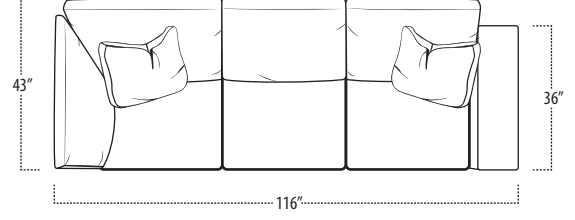

Top View Specifications | Scale: 1/4" = 1FT.

(Seat depth may vary depending on back pillow placement. All dimensions are approximate and subject to change.)

archer

■ Top View Specifications | Scale: 1/4" = 1FT.

(Seat depth may vary depending on back pillow placement. All dimensions are approximate and subject to change.)

LAF 1 ARM SOFA

RAF 1 ARM SOFA

ARMLESS SOFA

LAF 1 ARM STUDIO SOFA

RAF 1 ARM STUDIO SOFA

ARMLESS LOVESEAT

LAF 1 ARM LOVESEAT

RAF 1 ARM LOVESEAT

ARMLESS CHAIR

LAF 1 ARM CHAIR

RAF 1 ARM CHAIR

CHAIR / SWIVEL CHAIR
(SWIVEL CHAIR DOES NOT HAVE LEGS)

LAF SOFA WITH RETURN

RAF SOFA WITH RETURN

BUMPER OTTOMAN
(SEAT HEIGHT 18", LOOSE CUSHION)

OTTOMAN
(SEAT HEIGHT 18", ATTACHED CUSHION)

SQUARE CORNER