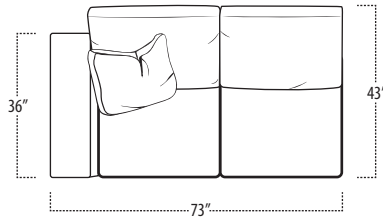

LAF 1 ARM LOVESEAT