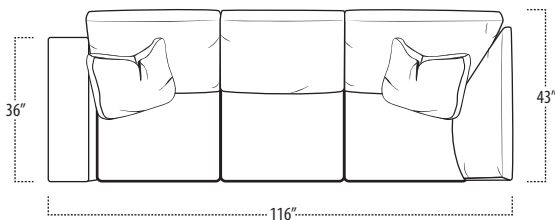

Top View Specifications | Scale: 1/4" = 1FT.

(Seat depth may vary depending on back pillow placement. All dimensions are approximate and subject to change.)

archer

■ Top View Specifications | Scale: 1/4" = 1FT.

(Seat depth may vary depending on back pillow placement. All dimensions are approximate and subject to change.)

LAF 1 ARM SOFA

RAF 1 ARM SOFA

ARMLESS SOFA

LAF 1 ARM STUDIO SOFA

RAF 1 ARM STUDIO SOFA

ARMLESS LOVESEAT

LAF 1 ARM LOVESEAT

RAF 1 ARM LOVESEAT

ARMLESS CHAIR

LAF 1 ARM CHAIR

RAF 1 ARM CHAIR

CHAIR / SWIVEL CHAIR
(SWIVEL CHAIR DOES NOT HAVE LEGS)

LAF SOFA WITH RETURN

RAF SOFA WITH RETURN

BUMPER OTTOMAN
(SEAT HEIGHT 18", LOOSE CUSHION)

OTTOMAN
(SEAT HEIGHT 18", ATTACHED CUSHION)

SQUARE CORNER