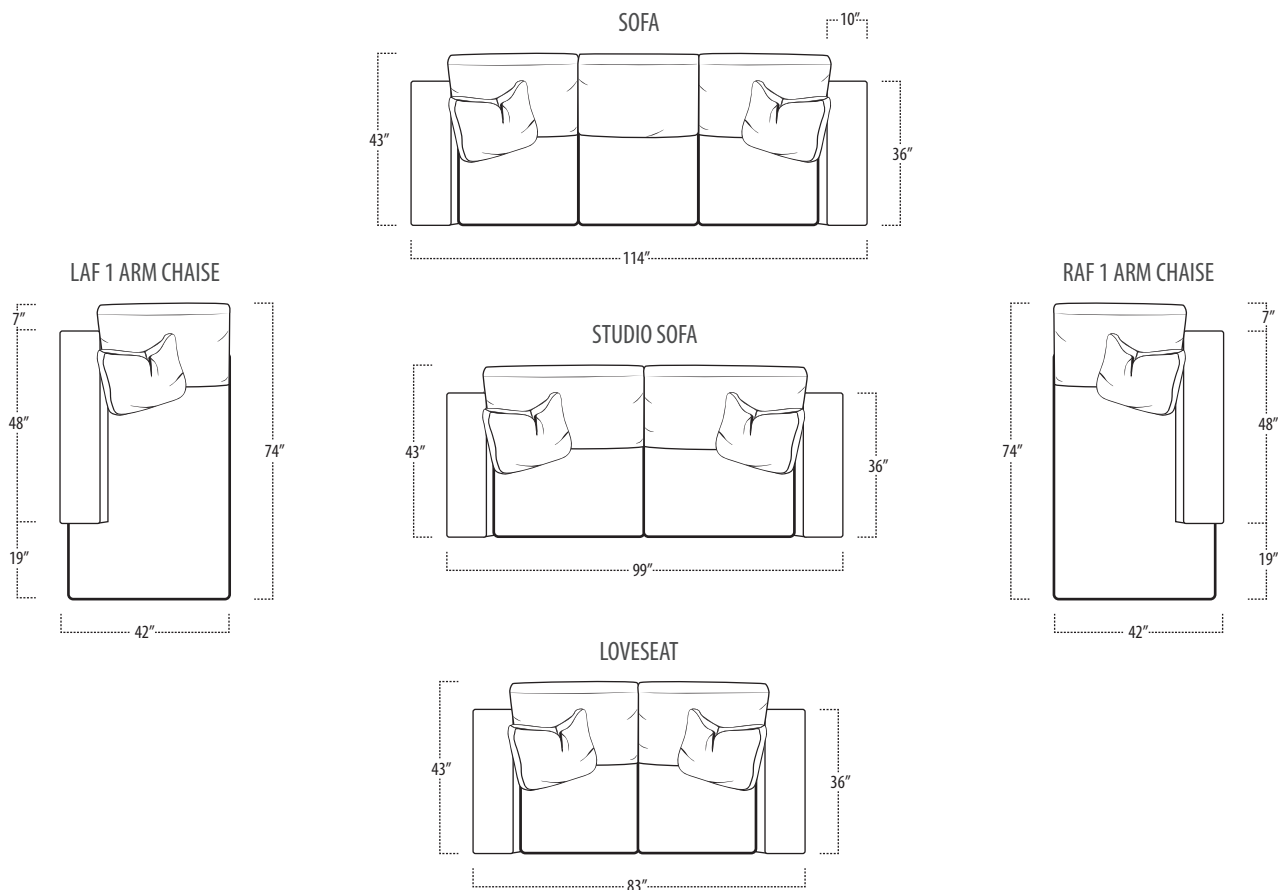

Scan the QR Code to access our product page online for additional options and features. This link will also allow you to view this spec sheet as a digital PDF file.

Side View Specification | Not to Scale [CUSTOM SIZING AVAILABLE]

Top View Specifications | Scale: 1/4" = 1FT.

(Seat depth may vary depending on back pillow placement. All dimensions are approximate and subject to change.)

archer

■ Top View Specifications | Scale: 1/4" = 1FT.

(Seat depth may vary depending on back pillow placement. All dimensions are approximate and subject to change.)

LAF 1 ARM SOFA

RAF 1 ARM SOFA

ARMLESS SOFA

LAF 1 ARM STUDIO SOFA

RAF 1 ARM STUDIO SOFA

ARMLESS LOVESEAT

BUMPER OTTOMAN
(SEAT HEIGHT 18", LOOSE CUSHION)

OTTOMAN
(SEAT HEIGHT 18", ATTACHED CUSHION)

SQUARE CORNER