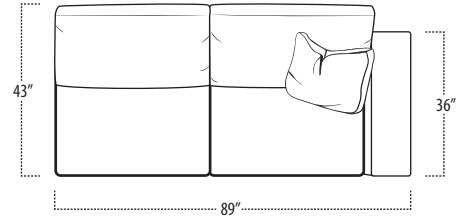

Top View Specifications | Scale: 1/4" = 1FT.

(Seat depth may vary depending on back pillow placement. All dimensions are approximate and subject to change.)

archer

■ Top View Specifications | Scale: 1/4" = 1FT.

(Seat depth may vary depending on back pillow placement. All dimensions are approximate and subject to change.)

LAF 1 ARM SOFA

RAF 1 ARM SOFA

ARMLESS SOFA

LAF 1 ARM STUDIO SOFA

RAF 1 ARM STUDIO SOFA

ARMLESS LOVESEAT

BUMPER OTTOMAN
(SEAT HEIGHT 18", LOOSE CUSHION)

OTTOMAN
(SEAT HEIGHT 18", ATTACHED CUSHION)

SQUARE CORNER