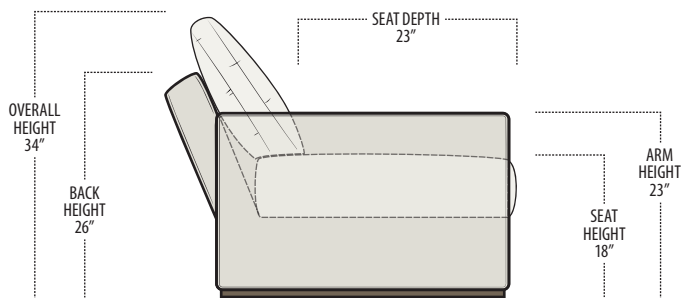

Scan the QR Code to access our product page online for additional options and features. This link will also allow you to view this spec sheet as a digital PDF file.

Side View Specification | Not to Scale [CUSTOM SIZING AVAILABLE]

Top View Specifications | Scale: 1/4" = 1FT.

(Seat depth may vary depending on back pillow placement. All dimensions are approximate and subject to change.)

archer

■ Top View Specifications | Scale: 1/4" = 1FT.

(Seat depth may vary depending on back pillow placement. All dimensions are approximate and subject to change.)

LAF 1 ARM SOFA

RAF 1 ARM SOFA

ARMLESS SOFA

LAF 1 ARM STUDIO SOFA

RAF 1 ARM STUDIO SOFA

ARMLESS LOVESEAT

BUMPER OTTOMAN
(SEAT HEIGHT 18", LOOSE CUSHION)

OTTOMAN
(SEAT HEIGHT 18", ATTACHED CUSHION)

SQUARE CORNER