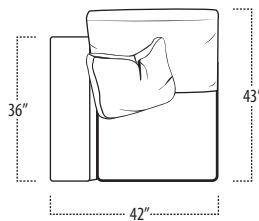

Top View Specifications | Scale: 1/4" = 1FT.

(Seat depth may vary depending on back pillow placement. All dimensions are approximate and subject to change.)

archer

■ Top View Specifications | Scale: 1/4" = 1FT.

(Seat depth may vary depending on back pillow placement. All dimensions are approximate and subject to change.)

LAF 1 ARM SOFA

RAF 1 ARM SOFA

ARMLESS SOFA

LAF 1 ARM STUDIO SOFA

RAF 1 ARM STUDIO SOFA

ARMLESS LOVESEAT

LAF 1 ARM LOVESEAT

RAF 1 ARM LOVESEAT

ARMLESS CHAIR

LAF 1 ARM CHAIR

RAF 1 ARM CHAIR

CHAIR / SWIVEL CHAIR
(SWIVEL CHAIR DOES NOT HAVE LEGS)

LAF SOFA WITH RETURN

RAF SOFA WITH RETURN

BUMPER OTTOMAN
(SEAT HEIGHT 18", LOOSE CUSHION)

OTTOMAN
(SEAT HEIGHT 18", ATTACHED CUSHION)

SQUARE CORNER