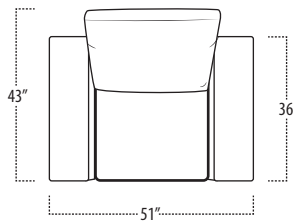

Top View Specifications | Scale: 1/4" = 1FT.

(Seat depth may vary depending on back pillow placement. All dimensions are approximate and subject to change.)

archer

■ Top View Specifications | Scale: 1/4" = 1FT.

(Seat depth may vary depending on back pillow placement. All dimensions are approximate and subject to change.)

LAF 1 ARM SOFA

RAF 1 ARM SOFA

ARMLESS SOFA

LAF 1 ARM STUDIO SOFA

RAF 1 ARM STUDIO SOFA

ARMLESS LOVESEAT

LAF 1 ARM LOVESEAT

RAF 1 ARM LOVESEAT

ARMLESS CHAIR

LAF 1 ARM CHAIR

RAF 1 ARM CHAIR

CHAIR / SWIVEL CHAIR
(SWIVEL CHAIR DOES NOT HAVE LEGS)

LAF SOFA WITH RETURN

RAF SOFA WITH RETURN

BUMPER OTTOMAN
(SEAT HEIGHT 18", LOOSE CUSHION)

OTTOMAN
(SEAT HEIGHT 18", ATTACHED CUSHION)

SQUARE CORNER