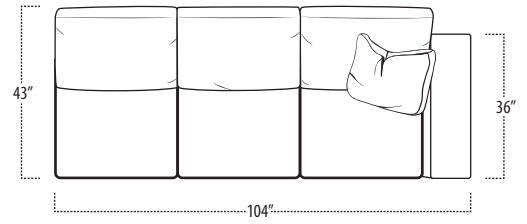

Top View Specifications | Scale: 1/4" = 1FT.

(Seat depth may vary depending on back pillow placement. All dimensions are approximate and subject to change.)

archer

■ Top View Specifications | Scale: 1/4" = 1FT.

(Seat depth may vary depending on back pillow placement. All dimensions are approximate and subject to change.)

LAF 1 ARM SOFA

RAF 1 ARM SOFA

ARMLESS SOFA

LAF 1 ARM STUDIO SOFA

RAF 1 ARM STUDIO SOFA

ARMLESS LOVESEAT

BUMPER OTTOMAN
(SEAT HEIGHT 18", LOOSE CUSHION)

OTTOMAN
(SEAT HEIGHT 18", ATTACHED CUSHION)

SQUARE CORNER