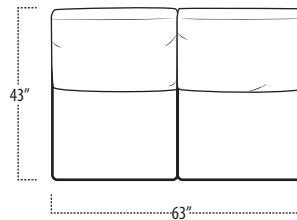

Top View Specifications | Scale: 1/4" = 1FT.

(Seat depth may vary depending on back pillow placement. All dimensions are approximate and subject to change.)

archer

■ Top View Specifications | Scale: 1/4" = 1FT.

(Seat depth may vary depending on back pillow placement. All dimensions are approximate and subject to change.)

LAF 1 ARM SOFA

RAF 1 ARM SOFA

ARMLESS SOFA

LAF 1 ARM STUDIO SOFA

RAF 1 ARM STUDIO SOFA

ARMLESS LOVESEAT

BUMPER OTTOMAN
(SEAT HEIGHT 18", LOOSE CUSHION)

OTTOMAN
(SEAT HEIGHT 18", ATTACHED CUSHION)

SQUARE CORNER