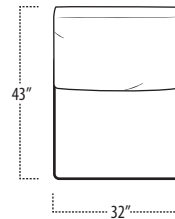

ARMLESS CHAIR