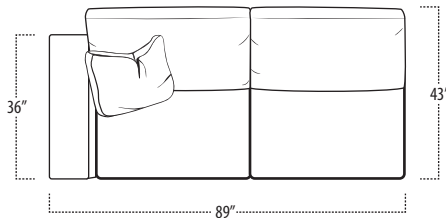

Top View Specifications | Scale: 1/4" = 1FT.

(Seat depth may vary depending on back pillow placement. All dimensions are approximate and subject to change.)

archer

■ Top View Specifications | Scale: 1/4" = 1FT.

(Seat depth may vary depending on back pillow placement. All dimensions are approximate and subject to change.)

LAF 1 ARM SOFA

RAF 1 ARM SOFA

ARMLESS SOFA

LAF 1 ARM STUDIO SOFA

RAF 1 ARM STUDIO SOFA

ARMLESS LOVESEAT

LAF 1 ARM LOVESEAT

RAF 1 ARM LOVESEAT

ARMLESS CHAIR

LAF 1 ARM CHAIR

RAF 1 ARM CHAIR

CHAIR / SWIVEL CHAIR
(SWIVEL CHAIR DOES NOT HAVE LEGS)

LAF SOFA WITH RETURN

RAF SOFA WITH RETURN

BUMPER OTTOMAN
(SEAT HEIGHT 18", LOOSE CUSHION)

OTTOMAN
(SEAT HEIGHT 18", ATTACHED CUSHION)

SQUARE CORNER