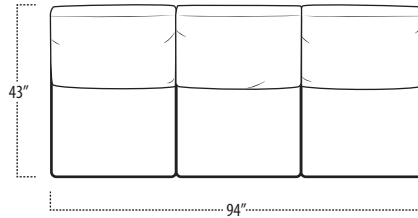

Top View Specifications | Scale: 1/4" = 1FT.

(Seat depth may vary depending on back pillow placement. All dimensions are approximate and subject to change.)

archer

■ Top View Specifications | Scale: 1/4" = 1FT.

(Seat depth may vary depending on back pillow placement. All dimensions are approximate and subject to change.)

LAF 1 ARM SOFA

RAF 1 ARM SOFA

ARMLESS SOFA

LAF 1 ARM STUDIO SOFA

RAF 1 ARM STUDIO SOFA

ARMLESS LOVESEAT

BUMPER OTTOMAN
(SEAT HEIGHT 18", LOOSE CUSHION)

OTTOMAN
(SEAT HEIGHT 18", ATTACHED CUSHION)

SQUARE CORNER