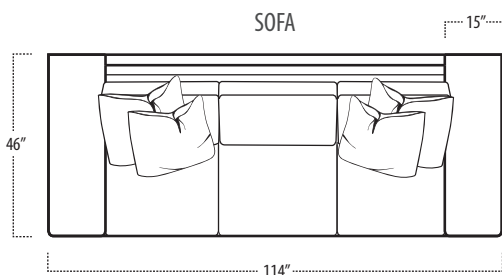

Scan the QR Code to access our product page online for additional options and features. This link will also allow you to view this spec sheet as a digital PDF file.

Side View Specification | Not to Scale [CUSTOM SIZING AVAILABLE]

Top View Specifications | Scale: 1/4" = 1FT.

(Seat depth may vary depending on back pillow placement. All dimensions are approximate and subject to change.)

carbon

■ Top View Specifications | Scale: 1/4" = 1FT.

carbon

■ Top View Specifications | Scale: 1/4" = 1FT.

(Seat depth may vary depending on back pillow placement. All dimensions are approximate and subject to change.)

LAF SOFA WITH RETURN

RAF SOFA WITH RETURN