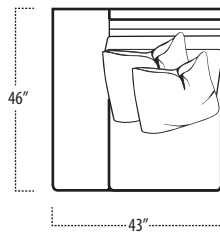

Top View Specifications | Scale: 1/4" = 1FT.

(Seat depth may vary depending on back pillow placement. All dimensions are approximate and subject to change.)

carbon

■ Top View Specifications | Scale: 1/4" = 1FT.

(Seat depth may vary depending on back pillow placement. All dimensions are approximate and subject to change.)

LAF 1 ARM LOVESEAT

ARMLESS LOVESEAT

RAF 1 ARM LOVESEAT

LAF 1 ARM CHAIR

ARMLESS CHAIR

RAF 1 ARM CHAIR

carbon

■ Top View Specifications | Scale: 1/4" = 1FT.

(Seat depth may vary depending on back pillow placement. All dimensions are approximate and subject to change.)

LAF SOFA WITH RETURN

RAF SOFA WITH RETURN