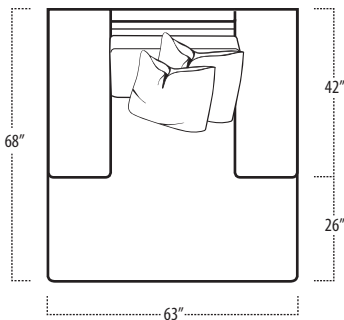

carbon

■ Top View Specifications | Scale: 1/4" = 1FT.

(Seat depth may vary depending on back pillow placement. All dimensions are approximate and subject to change.)

CHAISE