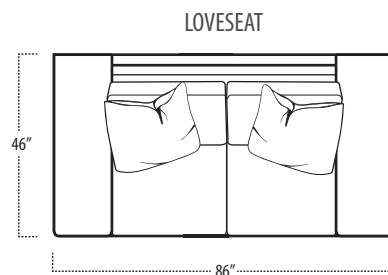

Scan the QR Code to access our product page online for additional options and features. This link will also allow you to view this spec sheet as a digital PDF file.

Side View Specification | Not to Scale [CUSTOM SIZING AVAILABLE]

Top View Specifications | Scale: 1/4" = 1FT.

(Seat depth may vary depending on back pillow placement. All dimensions are approximate and subject to change.)

carbon

■ Top View Specifications | Scale: 1/4" = 1FT.

(Seat depth may vary depending on back pillow placement. All dimensions are approximate and subject to change.)

LAF 1 ARM LOVESEAT

ARMLESS LOVESEAT

RAF 1 ARM LOVESEAT

LAF 1 ARM CHAIR

ARMLESS CHAIR

RAF 1 ARM CHAIR

carbon

■ Top View Specifications | Scale: 1/4" = 1FT.

(Seat depth may vary depending on back pillow placement. All dimensions are approximate and subject to change.)

LAF SOFA WITH RETURN

RAF SOFA WITH RETURN