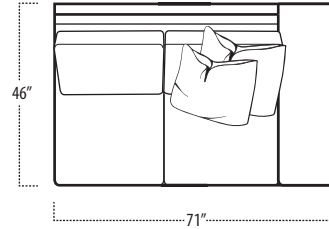

Top View Specifications | Scale: 1/4" = 1FT.

(Seat depth may vary depending on back pillow placement. All dimensions are approximate and subject to change.)

carbon

■ Top View Specifications | Scale: 1/4" = 1FT.

(Seat depth may vary depending on back pillow placement. All dimensions are approximate and subject to change.)

LAF 1 ARM LOVESEAT

ARMLESS LOVESEAT

RAF 1 ARM LOVESEAT

LAF 1 ARM CHAIR

ARMLESS CHAIR

RAF 1 ARM CHAIR

carbon

■ Top View Specifications | Scale: 1/4" = 1FT.

(Seat depth may vary depending on back pillow placement. All dimensions are approximate and subject to change.)

LAF SOFA WITH RETURN

RAF SOFA WITH RETURN