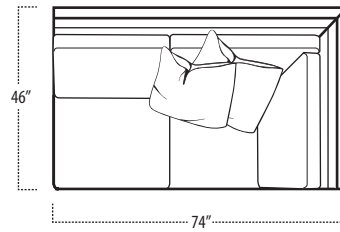

ARMLESS LOVESEAT WITH RIGHT RETURN