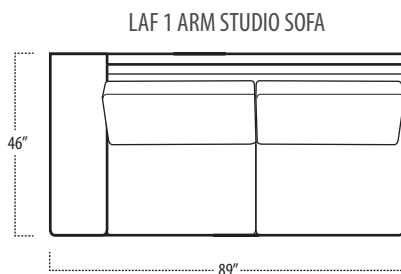

Scan the QR Code to access our product page online for additional options and features. This link will also allow you to view this spec sheet as a digital PDF file.

Side View Specification | Not to Scale [CUSTOM SIZING AVAILABLE]

Top View Specifications | Scale: 1/4" = 1FT.

(Seat depth may vary depending on back pillow placement. All dimensions are approximate and subject to change.)

carbon

■ Top View Specifications | Scale: 1/4" = 1FT.

carbon

■ Top View Specifications | Scale: 1/4" = 1FT.

(Seat depth may vary depending on back pillow placement. All dimensions are approximate and subject to change.)

LAF SOFA WITH RETURN

RAF SOFA WITH RETURN