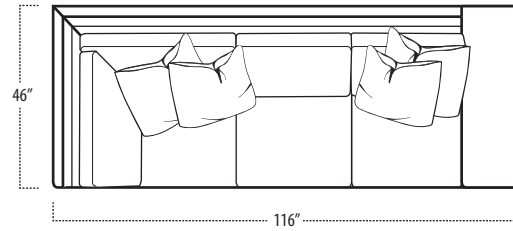

carbon

■ Top View Specifications | Scale: 1/4" = 1FT.

(Seat depth may vary depending on back pillow placement. All dimensions are approximate and subject to change.)

LAF SOFA WITH RETURN

RAF SOFA WITH RETURN