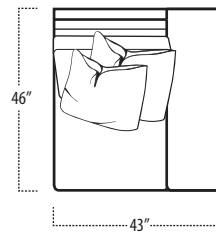

Top View Specifications | Scale: 1/4" = 1FT.

(Seat depth may vary depending on back pillow placement. All dimensions are approximate and subject to change.)

carbon

■ Top View Specifications | Scale: 1/4" = 1FT.

(Seat depth may vary depending on back pillow placement. All dimensions are approximate and subject to change.)

LAF 1 ARM LOVESEAT

ARMLESS LOVESEAT

RAF 1 ARM LOVESEAT

LAF 1 ARM CHAIR

ARMLESS CHAIR

RAF 1 ARM CHAIR

LAF 1 ARM CHAISE

CHAISE

RAF 1 ARM CHAISE

CHAIR / SWIVEL
(SWIVEL W/O LEGS)

CORNER CHAISE

SQUARE CORNER

OTTOMAN

ARM TRAY
[5" HIGH]

carbon

■ Top View Specifications | Scale: 1/4" = 1FT.

(Seat depth may vary depending on back pillow placement. All dimensions are approximate and subject to change.)

LAF SOFA WITH RETURN

RAF SOFA WITH RETURN