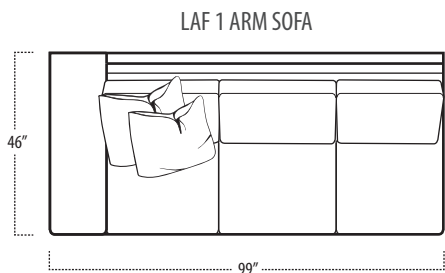

Scan the QR Code to access our product page online for additional options and features. This link will also allow you to view this spec sheet as a digital PDF file.

Side View Specification | Not to Scale [CUSTOM SIZING AVAILABLE]

Top View Specifications | Scale: 1/4" = 1FT.

(Seat depth may vary depending on back pillow placement. All dimensions are approximate and subject to change.)

carbon

■ Top View Specifications | Scale: 1/4" = 1FT.

carbon

■ Top View Specifications | Scale: 1/4" = 1FT.

(Seat depth may vary depending on back pillow placement. All dimensions are approximate and subject to change.)

LAF SOFA WITH RETURN

RAF SOFA WITH RETURN