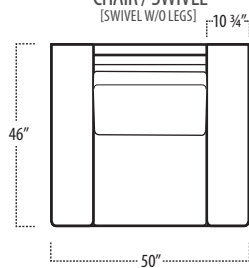

Top View Specifications | Scale: 1/4" = 1FT.

(Seat depth may vary depending on back pillow placement. All dimensions are approximate and subject to change.)

carbon

■ Top View Specifications | Scale: 1/4" = 1FT.

(Seat depth may vary depending on back pillow placement. All dimensions are approximate and subject to change.)

LAF 1 ARM LOVESEAT

ARMLESS LOVESEAT

RAF 1 ARM LOVESEAT

LAF 1 ARM CHAIR

ARMLESS CHAIR

RAF 1 ARM CHAIR

LAF 1 ARM CHAISE

CHAISE

RAF 1 ARM CHAISE

CHAIR / SWIVEL
(SWIVEL W/O LEGS)

CORNER CHAISE

SQUARE CORNER

OTTOMAN

ARM TRAY
[5" HIGH]

carbon

■ Top View Specifications | Scale: 1/4" = 1FT.

(Seat depth may vary depending on back pillow placement. All dimensions are approximate and subject to change.)

LAF SOFA WITH RETURN

RAF SOFA WITH RETURN