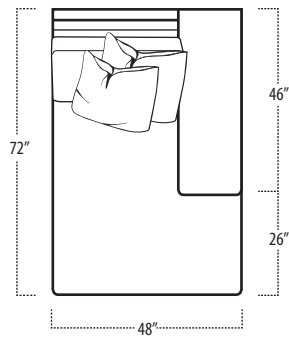

RAF 1 ARM CHAISE