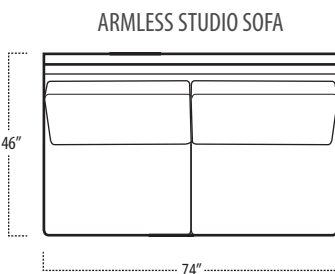

Scan the QR Code to access our product page online for additional options and features. This link will also allow you to view this spec sheet as a digital PDF file.

Side View Specification | Not to Scale [CUSTOM SIZING AVAILABLE]

Top View Specifications | Scale: 1/4" = 1FT.

(Seat depth may vary depending on back pillow placement. All dimensions are approximate and subject to change.)

carbon

■ Top View Specifications | Scale: 1/4" = 1FT.

carbon

■ Top View Specifications | Scale: 1/4" = 1FT.

(Seat depth may vary depending on back pillow placement. All dimensions are approximate and subject to change.)

LAF SOFA WITH RETURN

RAF SOFA WITH RETURN