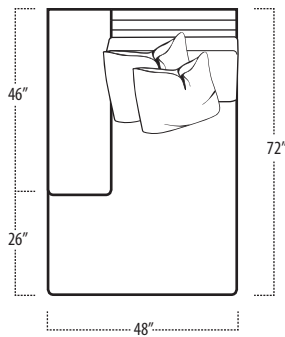

LAF 1 ARM CHAISE