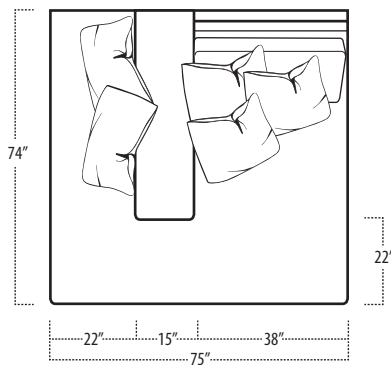

Top View Specifications | Scale: 1/4" = 1FT.

(Seat depth may vary depending on back pillow placement. All dimensions are approximate and subject to change.)

carbon

■ Top View Specifications | Scale: 1/4" = 1FT.

carbon

■ Top View Specifications | Scale: 1/4" = 1FT.

(Seat depth may vary depending on back pillow placement. All dimensions are approximate and subject to change.)

LAF SOFA WITH RETURN

RAF SOFA WITH RETURN

ARMLESS LOVESEAT WITH LEFT RETURN

ARMLESS LOVESEAT WITH RIGHT RETURN

LAF 1 ARM PENINSULA

RAF 1 ARM PENINSULA

LAF 1 ARM ISLAND

RAF 1 ARM ISLAND