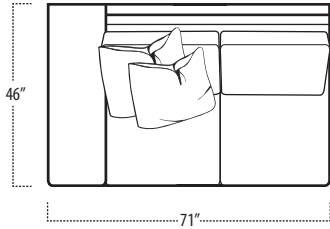

Top View Specifications | Scale: 1/4" = 1FT.

(Seat depth may vary depending on back pillow placement. All dimensions are approximate and subject to change.)

carbon

■ Top View Specifications | Scale: 1/4" = 1FT.

(Seat depth may vary depending on back pillow placement. All dimensions are approximate and subject to change.)

LAF 1 ARM LOVESEAT

ARMLESS LOVESEAT

RAF 1 ARM LOVESEAT

LAF 1 ARM CHAIR

ARMLESS CHAIR

RAF 1 ARM CHAIR

carbon

■ Top View Specifications | Scale: 1/4" = 1FT.

(Seat depth may vary depending on back pillow placement. All dimensions are approximate and subject to change.)

LAF SOFA WITH RETURN

RAF SOFA WITH RETURN