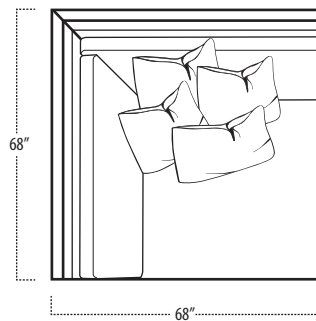

Top View Specifications | Scale: 1/4" = 1FT.

(Seat depth may vary depending on back pillow placement. All dimensions are approximate and subject to change.)

carbon

■ Top View Specifications | Scale: 1/4" = 1FT.

(Seat depth may vary depending on back pillow placement. All dimensions are approximate and subject to change.)

LAF 1 ARM LOVESEAT

ARMLESS LOVESEAT

RAF 1 ARM LOVESEAT

LAF 1 ARM CHAIR

ARMLESS CHAIR

RAF 1 ARM CHAIR

LAF 1 ARM CHAISE

CHAISE

RAF 1 ARM CHAISE

CHAIR / SWIVEL
(SWIVEL W/O LEGS)

CORNER CHAISE

SQUARE CORNER

OTTOMAN

ARM TRAY
[5" HIGH]

carbon

■ Top View Specifications | Scale: 1/4" = 1FT.

(Seat depth may vary depending on back pillow placement. All dimensions are approximate and subject to change.)

LAF SOFA WITH RETURN

RAF SOFA WITH RETURN