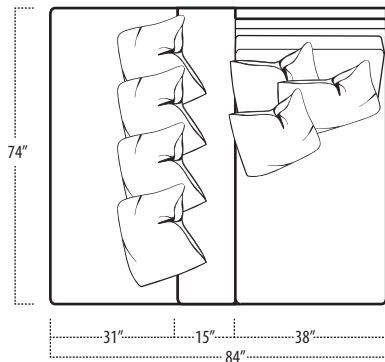

LAF 1 ARM PENINSULA