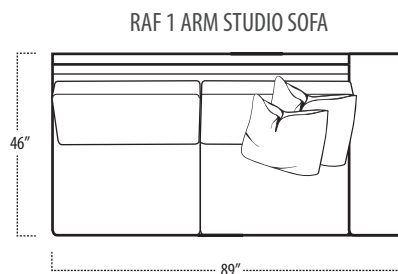

Scan the QR Code to access our product page online for additional options and features. This link will also allow you to view this spec sheet as a digital PDF file.

Side View Specification | Not to Scale [CUSTOM SIZING AVAILABLE]

Top View Specifications | Scale: 1/4" = 1FT.

(Seat depth may vary depending on back pillow placement. All dimensions are approximate and subject to change.)

carbon

■ Top View Specifications | Scale: 1/4" = 1FT.

carbon

■ Top View Specifications | Scale: 1/4" = 1FT.

(Seat depth may vary depending on back pillow placement. All dimensions are approximate and subject to change.)

LAF SOFA WITH RETURN

RAF SOFA WITH RETURN