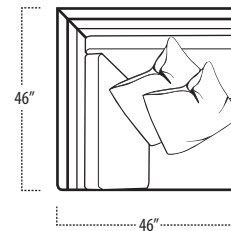

Top View Specifications | Scale: 1/4" = 1FT.

(Seat depth may vary depending on back pillow placement. All dimensions are approximate and subject to change.)

carbon

■ Top View Specifications | Scale: 1/4" = 1FT.

(Seat depth may vary depending on back pillow placement. All dimensions are approximate and subject to change.)

LAF 1 ARM LOVESEAT

ARMLESS LOVESEAT

RAF 1 ARM LOVESEAT

LAF 1 ARM CHAIR

ARMLESS CHAIR

RAF 1 ARM CHAIR

LAF 1 ARM CHAISE

CHAISE

RAF 1 ARM CHAISE

CHAIR / SWIVEL
(SWIVEL W/O LEGS)

CORNER CHAISE

SQUARE CORNER

OTTOMAN

ARM TRAY
[5" HIGH]

carbon

■ Top View Specifications | Scale: 1/4" = 1FT.

(Seat depth may vary depending on back pillow placement. All dimensions are approximate and subject to change.)

LAF SOFA WITH RETURN

RAF SOFA WITH RETURN