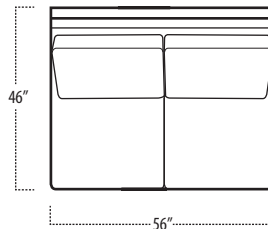

Top View Specifications | Scale: 1/4" = 1FT.

(Seat depth may vary depending on back pillow placement. All dimensions are approximate and subject to change.)

carbon

■ Top View Specifications | Scale: 1/4" = 1FT.

(Seat depth may vary depending on back pillow placement. All dimensions are approximate and subject to change.)

LAF 1 ARM LOVESEAT

ARMLESS LOVESEAT

RAF 1 ARM LOVESEAT

LAF 1 ARM CHAIR

ARMLESS CHAIR

RAF 1 ARM CHAIR

carbon

■ Top View Specifications | Scale: 1/4" = 1FT.

(Seat depth may vary depending on back pillow placement. All dimensions are approximate and subject to change.)

LAF SOFA WITH RETURN

RAF SOFA WITH RETURN