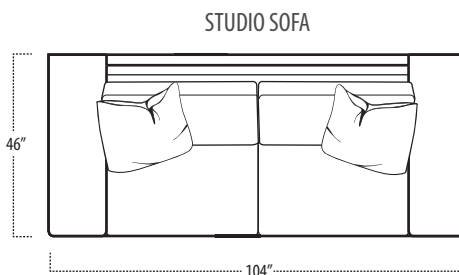

Scan the QR Code to access our product page online for additional options and features. This link will also allow you to view this spec sheet as a digital PDF file.

Side View Specification | Not to Scale [CUSTOM SIZING AVAILABLE]

Top View Specifications | Scale: 1/4" = 1FT.

(Seat depth may vary depending on back pillow placement. All dimensions are approximate and subject to change.)

carbon

■ Top View Specifications | Scale: 1/4" = 1FT.

carbon

■ Top View Specifications | Scale: 1/4" = 1FT.

(Seat depth may vary depending on back pillow placement. All dimensions are approximate and subject to change.)

LAF SOFA WITH RETURN

RAF SOFA WITH RETURN