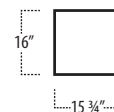

Top View Specifications | Scale: 1/4" = 1FT.

(Seat depth may vary depending on back pillow placement. All dimensions are approximate and subject to change.)

carbon

■ Top View Specifications | Scale: 1/4" = 1FT.

(Seat depth may vary depending on back pillow placement. All dimensions are approximate and subject to change.)

LAF 1 ARM LOVESEAT

ARMLESS LOVESEAT

RAF 1 ARM LOVESEAT

LAF 1 ARM CHAIR

ARMLESS CHAIR

RAF 1 ARM CHAIR

LAF 1 ARM CHAISE

CHAISE

RAF 1 ARM CHAISE

CHAIR / SWIVEL
(SWIVEL W/O LEGS)

CORNER CHAISE

SQUARE CORNER

OTTOMAN

ARM TRAY
[5" HIGH]

carbon

■ Top View Specifications | Scale: 1/4" = 1FT.

(Seat depth may vary depending on back pillow placement. All dimensions are approximate and subject to change.)

LAF SOFA WITH RETURN

RAF SOFA WITH RETURN