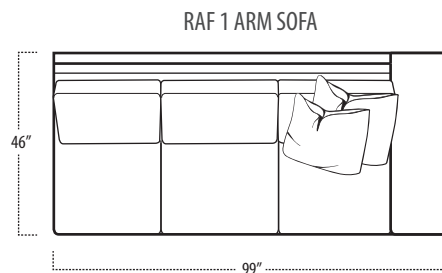

Scan the QR Code to access our product page online for additional options and features. This link will also allow you to view this spec sheet as a digital PDF file.

Side View Specification | Not to Scale [CUSTOM SIZING AVAILABLE]

Top View Specifications | Scale: 1/4" = 1FT.

(Seat depth may vary depending on back pillow placement. All dimensions are approximate and subject to change.)

carbon

■ Top View Specifications | Scale: 1/4" = 1FT.

carbon

■ Top View Specifications | Scale: 1/4" = 1FT.

(Seat depth may vary depending on back pillow placement. All dimensions are approximate and subject to change.)

LAF SOFA WITH RETURN

RAF SOFA WITH RETURN