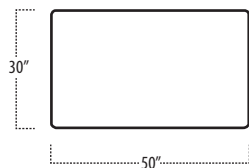

Top View Specifications | Scale: 1/4" = 1FT.

(Seat depth may vary depending on back pillow placement. All dimensions are approximate and subject to change.)

carbon

■ Top View Specifications | Scale: 1/4" = 1FT.

(Seat depth may vary depending on back pillow placement. All dimensions are approximate and subject to change.)

LAF 1 ARM LOVESEAT

ARMLESS LOVESEAT

RAF 1 ARM LOVESEAT

LAF 1 ARM CHAIR

ARMLESS CHAIR

RAF 1 ARM CHAIR

LAF 1 ARM CHAISE

CHAISE

RAF 1 ARM CHAISE

CHAIR / SWIVEL
(SWIVEL W/O LEGS)

CORNER CHAISE

SQUARE CORNER

OTTOMAN

ARM TRAY
[5" HIGH]

carbon

■ Top View Specifications | Scale: 1/4" = 1FT.

(Seat depth may vary depending on back pillow placement. All dimensions are approximate and subject to change.)

LAF SOFA WITH RETURN

RAF SOFA WITH RETURN