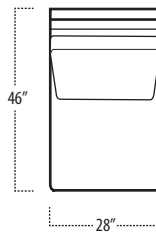

Top View Specifications | Scale: 1/4" = 1FT.

(Seat depth may vary depending on back pillow placement. All dimensions are approximate and subject to change.)

carbon

■ Top View Specifications | Scale: 1/4" = 1FT.

(Seat depth may vary depending on back pillow placement. All dimensions are approximate and subject to change.)

LAF 1 ARM LOVESEAT

ARMLESS LOVESEAT

RAF 1 ARM LOVESEAT

LAF 1 ARM CHAIR

ARMLESS CHAIR

RAF 1 ARM CHAIR

LAF 1 ARM CHAISE

CHAISE

RAF 1 ARM CHAISE

CHAIR / SWIVEL
(SWIVEL W/O LEGS)

CORNER CHAISE

SQUARE CORNER

OTTOMAN

ARM TRAY
[5" HIGH]

carbon

■ Top View Specifications | Scale: 1/4" = 1FT.

(Seat depth may vary depending on back pillow placement. All dimensions are approximate and subject to change.)

LAF SOFA WITH RETURN

RAF SOFA WITH RETURN