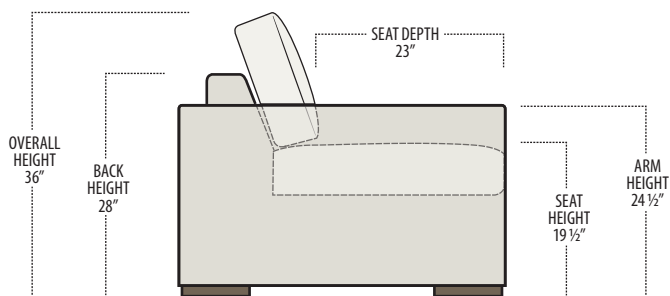

Scan the QR Code to access our product page online for additional options and features. This link will also allow you to view this spec sheet as a digital PDF file.

Side View Specification | Not to Scale [CUSTOM SIZING AVAILABLE]

Top View Specifications | Scale: 1/4" = 1FT.

(Seat depth may vary depending on back pillow placement. All dimensions are approximate and subject to change.)

carbon

■ Top View Specifications | Scale: 1/4" = 1FT.

(Seat depth may vary depending on back pillow placement. All dimensions are approximate and subject to change.)

LAF 1 ARM LOVESEAT

ARMLESS LOVESEAT

RAF 1 ARM LOVESEAT

LAF 1 ARM CHAIR

ARMLESS CHAIR

RAF 1 ARM CHAIR

carbon

■ Top View Specifications | Scale: 1/4" = 1FT.

(Seat depth may vary depending on back pillow placement. All dimensions are approximate and subject to change.)

LAF SOFA WITH RETURN

RAF SOFA WITH RETURN