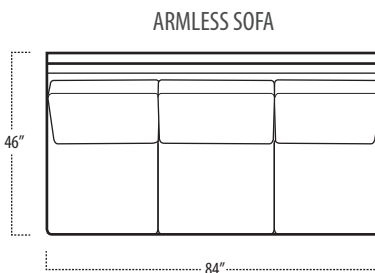

Scan the QR Code to access our product page online for additional options and features. This link will also allow you to view this spec sheet as a digital PDF file.

Side View Specification | Not to Scale [CUSTOM SIZING AVAILABLE]

Top View Specifications | Scale: 1/4" = 1FT.

(Seat depth may vary depending on back pillow placement. All dimensions are approximate and subject to change.)

carbon

■ Top View Specifications | Scale: 1/4" = 1FT.

carbon

■ Top View Specifications | Scale: 1/4" = 1FT.

(Seat depth may vary depending on back pillow placement. All dimensions are approximate and subject to change.)

LAF SOFA WITH RETURN

RAF SOFA WITH RETURN