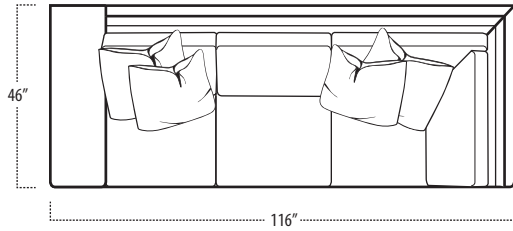

Top View Specifications | Scale: 1/4" = 1FT.

(Seat depth may vary depending on back pillow placement. All dimensions are approximate and subject to change.)

carbon

■ Top View Specifications | Scale: 1/4" = 1FT.

(Seat depth may vary depending on back pillow placement. All dimensions are approximate and subject to change.)

LAF 1 ARM LOVESEAT

ARMLESS LOVESEAT

RAF 1 ARM LOVESEAT

LAF 1 ARM CHAIR

ARMLESS CHAIR

RAF 1 ARM CHAIR

LAF 1 ARM CHAISE

CHAISE

RAF 1 ARM CHAISE

CHAIR / SWIVEL
(SWIVEL W/O LEGS)

CORNER CHAISE

SQUARE CORNER

OTTOMAN

ARM TRAY
[5" HIGH]

carbon

■ Top View Specifications | Scale: 1/4" = 1FT.

(Seat depth may vary depending on back pillow placement. All dimensions are approximate and subject to change.)

LAF SOFA WITH RETURN

RAF SOFA WITH RETURN