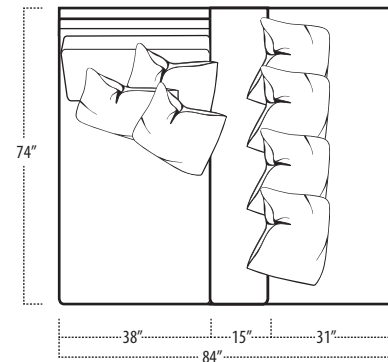

Top View Specifications | Scale: 1/4" = 1FT.

(Seat depth may vary depending on back pillow placement. All dimensions are approximate and subject to change.)

carbon

■ Top View Specifications | Scale: 1/4" = 1FT.

carbon

■ Top View Specifications | Scale: 1/4" = 1FT.

(Seat depth may vary depending on back pillow placement. All dimensions are approximate and subject to change.)

LAF SOFA WITH RETURN

RAF SOFA WITH RETURN

ARMLESS LOVESEAT WITH LEFT RETURN

ARMLESS LOVESEAT WITH RIGHT RETURN

LAF 1 ARM PENINSULA

RAF 1 ARM PENINSULA

LAF 1 ARM ISLAND

RAF 1 ARM ISLAND