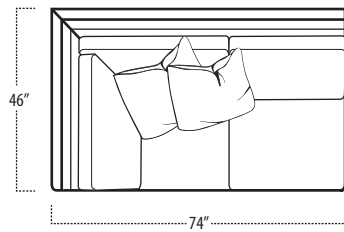

ARMLESS LOVESEAT WITH LEFT RETURN