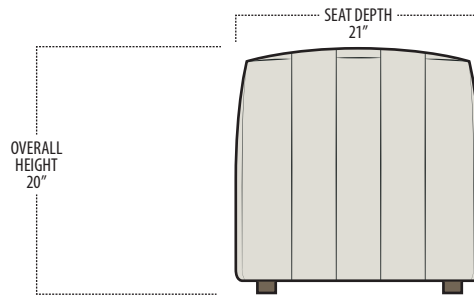

Scan the QR Code to access our product page online for additional options and features. This link will also allow you to view this spec sheet as a digital PDF file.

Side View Specification | Not to Scale [CUSTOM SIZING AVAILABLE]

Top View Specifications | Scale: 1/4" = 1FT. (All dimensions are approximate and subject to change.)