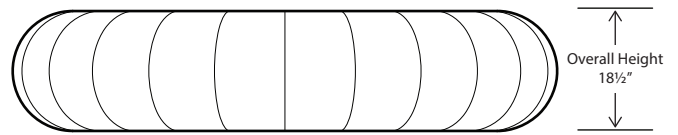

INNER TUBE

7ft Round Bench