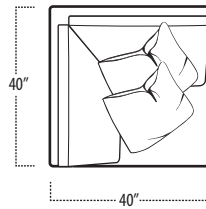

SQUARE CORNER