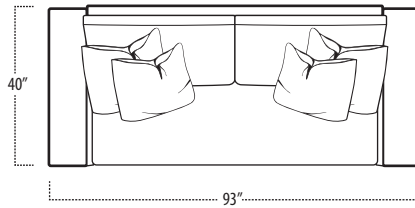

Top View Specifications | Scale: 1/4" = 1FT.

(Seat depth may vary depending on back pillow placement. All dimensions are approximate and subject to change.)

LAF 1 ARM SOFA

SOFA

RAF 1 ARM SOFA

LAF 1 ARM STUDIO SOFA

STUDIO SOFA

RAF 1 ARM STUDIO SOFA

LAF 1 ARM LOVESEAT

LOVESEAT

RAF 1 ARM LOVESEAT

■ Top View Specifications | Scale: 1/4" = 1Ft.

(Seat depth may vary depending on back pillow placement. All dimensions are approximate and subject to change.)