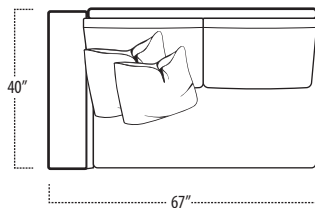

Top View Specifications | Scale: 1/4" = 1FT.

(Seat depth may vary depending on back pillow placement. All dimensions are approximate and subject to change.)

LAF 1 ARM SOFA

SOFA

RAF 1 ARM SOFA

LAF 1 ARM STUDIO SOFA

STUDIO SOFA

RAF 1 ARM STUDIO SOFA

LAF 1 ARM LOVESEAT

LOVESEAT

RAF 1 ARM LOVESEAT

■ Top View Specifications | Scale: 1/4" = 1Ft.

(Seat depth may vary depending on back pillow placement. All dimensions are approximate and subject to change.)