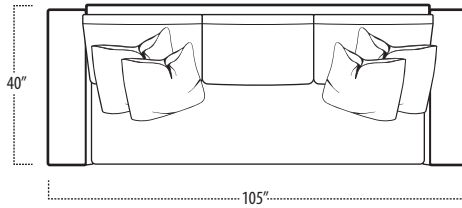

Scan the QR Code to access our product page online for additional options and features. This link will also allow you to view this spec sheet as a digital PDF file.

Side View Specification | Not to Scale [CUSTOM SIZING AVAILABLE]

Top View Specifications | Scale: 1/4" = 1FT.

(Seat depth may vary depending on back pillow placement. All dimensions are approximate and subject to change.)

LAF 1 ARM SOFA

SOFA

RAF 1 ARM SOFA

LAF 1 ARM STUDIO SOFA

STUDIO SOFA

RAF 1 ARM STUDIO SOFA

LAF 1 ARM LOVESEAT

LOVESEAT

RAF 1 ARM LOVESEAT

■ Top View Specifications | Scale: 1/4" = 1Ft.

(Seat depth may vary depending on back pillow placement. All dimensions are approximate and subject to change.)