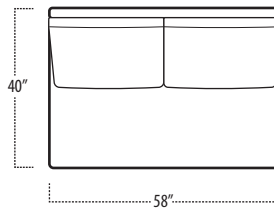

Top View Specifications | Scale: 1/4" = 1FT.

(Seat depth may vary depending on back pillow placement. All dimensions are approximate and subject to change.)

LAF 1 ARM SOFA

SOFA

RAF 1 ARM SOFA

LAF 1 ARM STUDIO SOFA

STUDIO SOFA

RAF 1 ARM STUDIO SOFA

LAF 1 ARM LOVESEAT

LOVESEAT

RAF 1 ARM LOVESEAT

■ Top View Specifications | Scale: 1/4" = 1Ft.

(Seat depth may vary depending on back pillow placement. All dimensions are approximate and subject to change.)

LAF SOFA WITH RETURN

SQUARE CORNER

RAF SOFA WITH RETURN

ARMLESS SOFA

LAF 1 ARM CHAIR

ARMLESS LOVESEAT

RAF 1 ARM CHAIR

LAF 1 ARM DOUBLE CHAISE