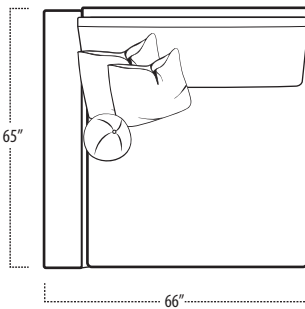

Top View Specifications | Scale: 1/4" = 1FT.

(Seat depth may vary depending on back pillow placement. All dimensions are approximate and subject to change.)

LAF 1 ARM SOFA

SOFA

RAF 1 ARM SOFA

LAF 1 ARM STUDIO SOFA

STUDIO SOFA

RAF 1 ARM STUDIO SOFA

LAF 1 ARM LOVESEAT

LOVESEAT

RAF 1 ARM LOVESEAT

■ Top View Specifications | Scale: 1/4" = 1Ft.

(Seat depth may vary depending on back pillow placement. All dimensions are approximate and subject to change.)

LAF SOFA WITH RETURN

SQUARE CORNER

RAF SOFA WITH RETURN

ARMLESS SOFA

LAF 1 ARM CHAIR

ARMLESS LOVESEAT

RAF 1 ARM CHAIR

LAF 1 ARM DOUBLE CHAISE