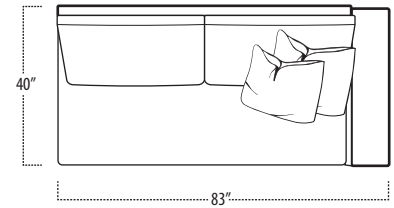

Top View Specifications | Scale: 1/4" = 1FT.

(Seat depth may vary depending on back pillow placement. All dimensions are approximate and subject to change.)

LAF 1 ARM SOFA

SOFA

RAF 1 ARM SOFA

LAF 1 ARM STUDIO SOFA

STUDIO SOFA

RAF 1 ARM STUDIO SOFA

LAF 1 ARM LOVESEAT

LOVESEAT

RAF 1 ARM LOVESEAT

■ Top View Specifications | Scale: 1/4" = 1Ft.

(Seat depth may vary depending on back pillow placement. All dimensions are approximate and subject to change.)