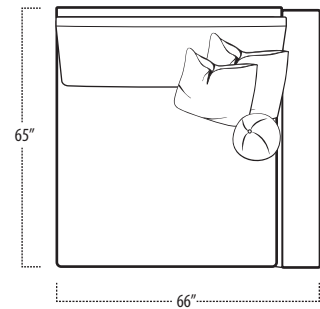

RAF 1 ARM DOUBLE CHAISE