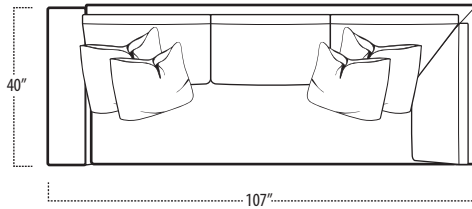

Top View Specifications | Scale: 1/4" = 1FT.

(Seat depth may vary depending on back pillow placement. All dimensions are approximate and subject to change.)

LAF 1 ARM SOFA

SOFA

RAF 1 ARM SOFA

LAF 1 ARM STUDIO SOFA

STUDIO SOFA

RAF 1 ARM STUDIO SOFA

LAF 1 ARM LOVESEAT

LOVESEAT

RAF 1 ARM LOVESEAT

■ Top View Specifications | Scale: 1/4" = 1Ft.

(Seat depth may vary depending on back pillow placement. All dimensions are approximate and subject to change.)

LAF SOFA WITH RETURN

SQUARE CORNER

RAF SOFA WITH RETURN

ARMLESS SOFA

LAF 1 ARM CHAIR

ARMLESS LOVESEAT

RAF 1 ARM CHAIR

LAF 1 ARM DOUBLE CHAISE