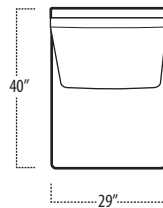

ARMLESS CHAIR