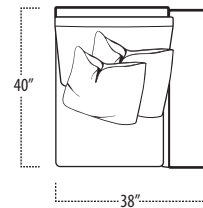

STUDIO SOFA

RAF 1 ARM STUDIO SOFA

LAF 1 ARM LOVESEAT

LOVESEAT

RAF 1 ARM LOVESEAT

■ Top View Specifications | Scale: 1/4" = 1Ft.

(Seat depth may vary depending on back pillow placement. All dimensions are approximate and subject to change.)

LAF SOFA WITH RETURN

SQUARE CORNER

RAF SOFA WITH RETURN

ARMLESS SOFA

LAF 1 ARM CHAIR

ARMLESS LOVESEAT

RAF 1 ARM CHAIR

LAF 1 ARM DOUBLE CHAISE