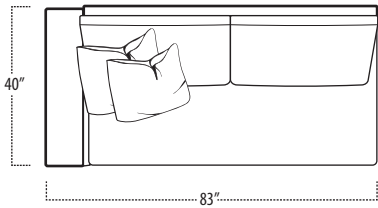

Top View Specifications | Scale: 1/4" = 1FT.

(Seat depth may vary depending on back pillow placement. All dimensions are approximate and subject to change.)

LAF 1 ARM SOFA

SOFA

RAF 1 ARM SOFA

LAF 1 ARM STUDIO SOFA

STUDIO SOFA

RAF 1 ARM STUDIO SOFA

LAF 1 ARM LOVESEAT

LOVESEAT

RAF 1 ARM LOVESEAT

■ Top View Specifications | Scale: 1/4" = 1Ft.

(Seat depth may vary depending on back pillow placement. All dimensions are approximate and subject to change.)