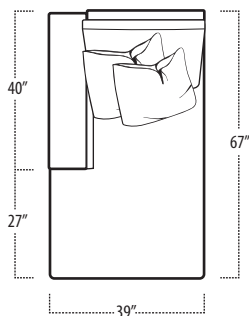

LAF 1 ARM CHAISE