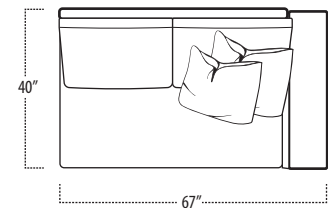

Top View Specifications | Scale: 1/4" = 1FT.

(Seat depth may vary depending on back pillow placement. All dimensions are approximate and subject to change.)

LAF 1 ARM SOFA

SOFA

RAF 1 ARM SOFA

LAF 1 ARM STUDIO SOFA

STUDIO SOFA

RAF 1 ARM STUDIO SOFA

LAF 1 ARM LOVESEAT

LOVESEAT

RAF 1 ARM LOVESEAT

■ Top View Specifications | Scale: 1/4" = 1Ft.

(Seat depth may vary depending on back pillow placement. All dimensions are approximate and subject to change.)