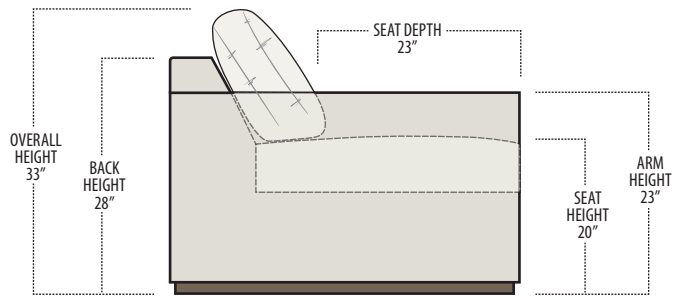

Scan the QR Code to access our product page online for additional options and features. This link will also allow you to view this spec sheet as a digital PDF file.

Side View Specification | Not to Scale [CUSTOM SIZING AVAILABLE]

Top View Specifications | Scale: 1/4" = 1FT.

(Seat depth may vary depending on back pillow placement. All dimensions are approximate and subject to change.)

LAF 1 ARM SOFA

SOFA

RAF 1 ARM SOFA

LAF 1 ARM STUDIO SOFA

STUDIO SOFA

RAF 1 ARM STUDIO SOFA

LAF 1 ARM LOVESEAT

LOVESEAT

RAF 1 ARM LOVESEAT

■ Top View Specifications | Scale: 1/4" = 1Ft.

(Seat depth may vary depending on back pillow placement. All dimensions are approximate and subject to change.)