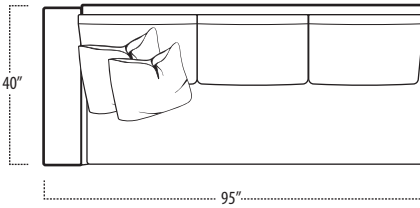

Scan the QR Code to access our product page online for additional options and features. This link will also allow you to view this spec sheet as a digital PDF file.

Side View Specification | Not to Scale [CUSTOM SIZING AVAILABLE]

Top View Specifications | Scale: 1/4" = 1FT.

(Seat depth may vary depending on back pillow placement. All dimensions are approximate and subject to change.)

LAF 1 ARM SOFA

SOFA

RAF 1 ARM SOFA

LAF 1 ARM STUDIO SOFA

STUDIO SOFA

RAF 1 ARM STUDIO SOFA

LAF 1 ARM LOVESEAT

LOVESEAT

RAF 1 ARM LOVESEAT

■ Top View Specifications | Scale: 1/4" = 1Ft.

(Seat depth may vary depending on back pillow placement. All dimensions are approximate and subject to change.)