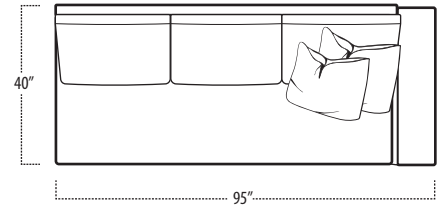

Top View Specifications | Scale: 1/4" = 1FT.

(Seat depth may vary depending on back pillow placement. All dimensions are approximate and subject to change.)

LAF 1 ARM SOFA

SOFA

RAF 1 ARM SOFA

LAF 1 ARM STUDIO SOFA

STUDIO SOFA

RAF 1 ARM STUDIO SOFA

LAF 1 ARM LOVESEAT

LOVESEAT

RAF 1 ARM LOVESEAT

■ Top View Specifications | Scale: 1/4" = 1Ft.

(Seat depth may vary depending on back pillow placement. All dimensions are approximate and subject to change.)