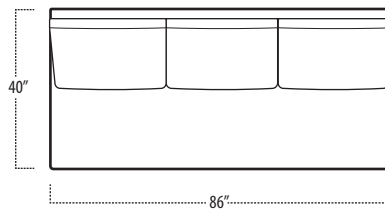

Top View Specifications | Scale: 1/4" = 1FT.

(Seat depth may vary depending on back pillow placement. All dimensions are approximate and subject to change.)

LAF 1 ARM SOFA

SOFA

RAF 1 ARM SOFA

LAF 1 ARM STUDIO SOFA

STUDIO SOFA

RAF 1 ARM STUDIO SOFA

LAF 1 ARM LOVESEAT

LOVESEAT

RAF 1 ARM LOVESEAT

■ Top View Specifications | Scale: 1/4" = 1Ft.

(Seat depth may vary depending on back pillow placement. All dimensions are approximate and subject to change.)

LAF SOFA WITH RETURN

SQUARE CORNER

RAF SOFA WITH RETURN

ARMLESS SOFA

LAF 1 ARM CHAIR

ARMLESS LOVESEAT

RAF 1 ARM CHAIR

LAF 1 ARM DOUBLE CHAISE