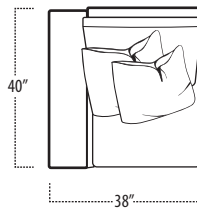

Top View Specifications | Scale: 1/4" = 1FT.

(Seat depth may vary depending on back pillow placement. All dimensions are approximate and subject to change.)

LAF 1 ARM SOFA

SOFA

RAF 1 ARM SOFA

LAF 1 ARM STUDIO SOFA

STUDIO SOFA

RAF 1 ARM STUDIO SOFA

LAF 1 ARM LOVESEAT

LOVESEAT

RAF 1 ARM LOVESEAT

■ Top View Specifications | Scale: 1/4" = 1Ft.

(Seat depth may vary depending on back pillow placement. All dimensions are approximate and subject to change.)

LAF SOFA WITH RETURN

SQUARE CORNER

RAF SOFA WITH RETURN

ARMLESS SOFA

LAF 1 ARM CHAIR

ARMLESS LOVESEAT

RAF 1 ARM CHAIR

LAF 1 ARM DOUBLE CHAISE