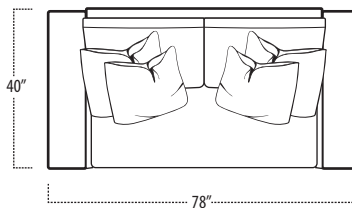

Top View Specifications | Scale: 1/4" = 1FT.

(Seat depth may vary depending on back pillow placement. All dimensions are approximate and subject to change.)

LAF 1 ARM SOFA

SOFA

RAF 1 ARM SOFA

LAF 1 ARM STUDIO SOFA

STUDIO SOFA

RAF 1 ARM STUDIO SOFA

LAF 1 ARM LOVESEAT

LOVESEAT

RAF 1 ARM LOVESEAT

■ Top View Specifications | Scale: 1/4" = 1Ft.

(Seat depth may vary depending on back pillow placement. All dimensions are approximate and subject to change.)

LAF SOFA WITH RETURN

SQUARE CORNER

RAF SOFA WITH RETURN

ARMLESS SOFA

LAF 1 ARM CHAIR

ARMLESS LOVESEAT

RAF 1 ARM CHAIR

LAF 1 ARM DOUBLE CHAISE