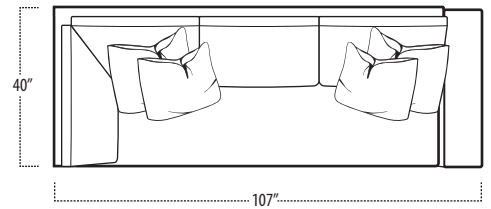

Top View Specifications | Scale: 1/4" = 1FT.

(Seat depth may vary depending on back pillow placement. All dimensions are approximate and subject to change.)

LAF 1 ARM SOFA

SOFA

RAF 1 ARM SOFA

LAF 1 ARM STUDIO SOFA

STUDIO SOFA

RAF 1 ARM STUDIO SOFA

LAF 1 ARM LOVESEAT

LOVESEAT

RAF 1 ARM LOVESEAT

■ Top View Specifications | Scale: 1/4" = 1Ft.

(Seat depth may vary depending on back pillow placement. All dimensions are approximate and subject to change.)

LAF SOFA WITH RETURN

SQUARE CORNER

RAF SOFA WITH RETURN

ARMLESS SOFA

LAF 1 ARM CHAIR

ARMLESS LOVESEAT

RAF 1 ARM CHAIR

LAF 1 ARM DOUBLE CHAISE