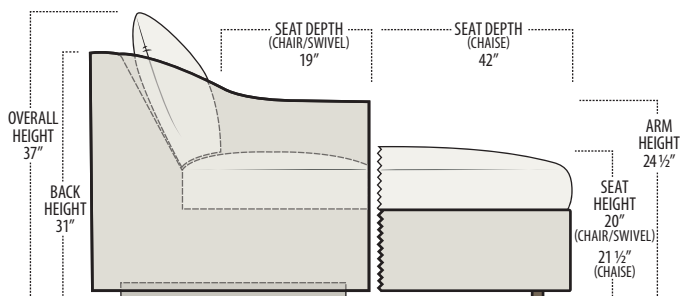

Scan the QR Code to access our product page online for additional options and features. This link will also allow you to view this spec sheet as a digital PDF file.

Side View Specification | Not to Scale [CUSTOM SIZING AVAILABLE]

Top View Specifications | Scale: 1/4" = 1FT.

(Seat depth may vary depending on back pillow placement. All dimensions are approximate and subject to change.)

UPHOLSTERED
CHAIR/360° SWIVEL CHAIR

UPHOLSTERED PETITE
CHAIR/360° SWIVEL CHAIR