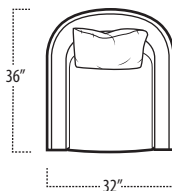

WOOD TRIM PETITE
CHAIR/360° SWIVEL CHAIR