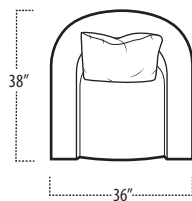

Scan the QR Code to access our product page online for additional options and features. This link will also allow you to view this spec sheet as a digital PDF file.

Side View Specification | Not to Scale [CUSTOM SIZING AVAILABLE]

Top View Specifications | Scale: 1/4" = 1FT.

(Seat depth may vary depending on back pillow placement. All dimensions are approximate and subject to change.)

UPHOLSTERED
CHAIR/360° SWIVEL CHAIR

UPHOLSTERED PETITE
CHAIR/360° SWIVEL CHAIR