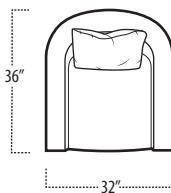

Scan the QR Code to access our product page online for additional options and features. This link will also allow you to view this spec sheet as a digital PDF file.

Side View Specification | Not to Scale [CUSTOM SIZING AVAILABLE]

Top View Specifications | Scale: 1/4" = 1FT.

(Seat depth may vary depending on back pillow placement. All dimensions are approximate and subject to change.)

UPHOLSTERED
CHAIR/360° SWIVEL CHAIR

UPHOLSTERED PETITE
CHAIR/360° SWIVEL CHAIR