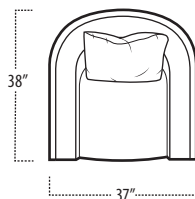

WOOD TRIM
CHAIR/360° SWIVEL CHAIR