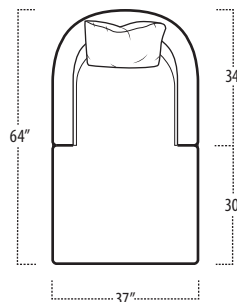

2 ARM CHAISE