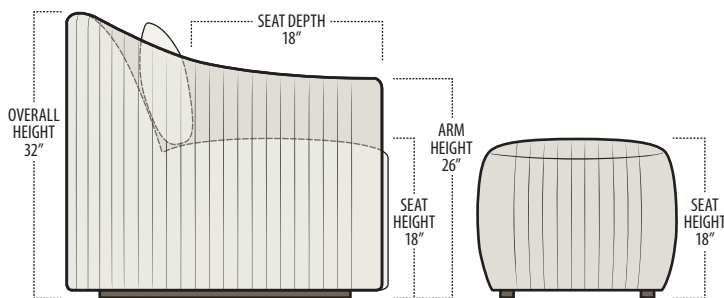

Scan the QR Code to access our product page online for additional options and features. This link will also allow you to view this spec sheet as a digital PDF file.

■ Side View Specification | Not to Scale [CUSTOM SIZING AVAILABLE]

■ Top View Specifications | Scale: 1/4" = 1FT.

(Seat depth may vary depending on back pillow placement. All dimensions are approximate and subject to change.)

CHAIR / SWIVEL CHAIR (SWIVEL W/O LEGS)

OTTOMAN