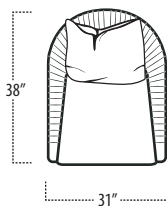

Scan the QR Code to access our product page online for additional options and features. This link will also allow you to view this spec sheet as a digital PDF file.

■ Side View Specification | Not to Scale [CUSTOM SIZING AVAILABLE]

■ Top View Specifications | Scale: 1/4" = 1FT.

(Seat depth may vary depending on back pillow placement. All dimensions are approximate and subject to change.)

CHAIR / SWIVEL CHAIR (SWIVEL W/O LEGS)

OTTOMAN