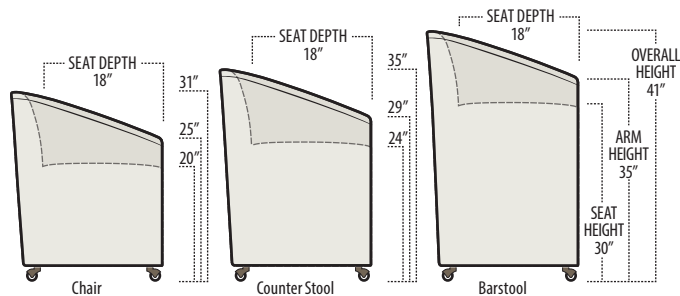

Scan the QR Code to access our product page online for additional options and features. This link will also allow you to view this spec sheet as a digital PDF file.

Side View Specification | Not to Scale [CUSTOM SIZING AVAILABLE]

Top View Specifications | Scale: 1/4" = 1FT. (All dimensions are approximate and subject to change.)