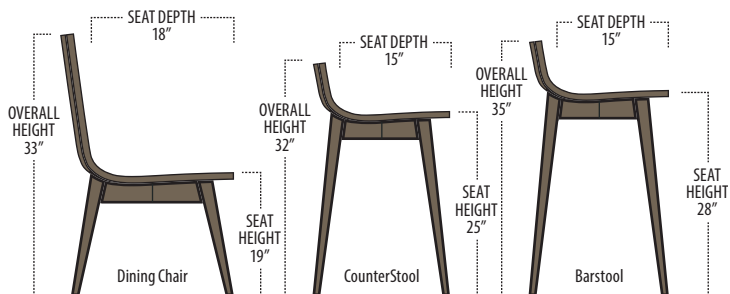

Scan the QR Code to access our product page online for additional options and features. This link will also allow you to view this spec sheet as a digital PDF file.

Side View Specification | Not to Scale [CUSTOM SIZING AVAILABLE]

Top View Specifications | Scale: 1/4" = 1FT. (All dimensions are approximate and subject to change.)