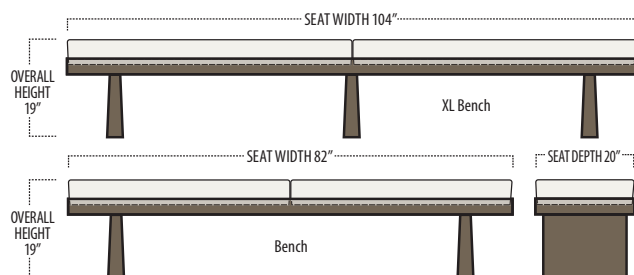

superba

Customize this style to suit your needs or personality. We have thousands of fabrics and leathers on hand to make your furniture piece unique to you. Custom sizing is also available on most of our furniture.

Scan the QR Code to access our product page online for additional options and features. This link will also allow you to view this spec sheet as a digital PDF file.

Side View Specification | Not to Scale [CUSTOM SIZING AVAILABLE]

Top View Specifications | Scale: 1/4" = 1FT. (All dimensions are approximate and subject to change.)