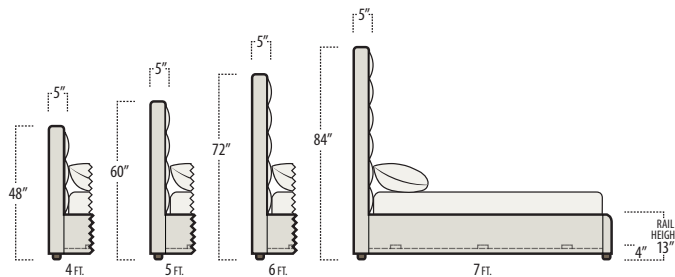

Scan the QR Code to access our product page online for additional options and features. This link will also allow you to view this spec sheet as a digital PDF file.

Side View Specification | Not to Scale [CUSTOM SIZING AVAILABLE]

Top View Specifications | Scale: 1/4" = 1FT. (All dimensions are approximate and subject to change.)