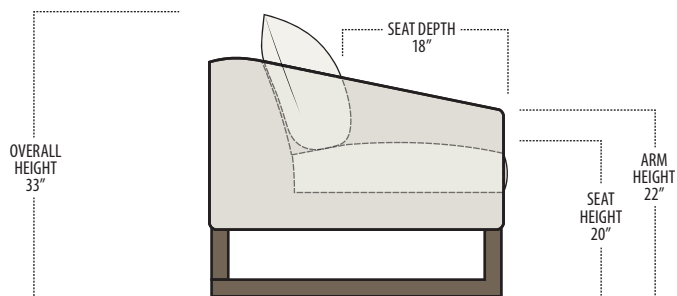

Scan the QR Code to access our product page online for additional options and features. This link will also allow you to view this spec sheet as a digital PDF file.

Side View Specification | Not to Scale [CUSTOM SIZING AVAILABLE]

Top View Specifications | Scale: 1/4" = 1FT.

(Seat depth may vary depending on back pillow placement. All dimensions are approximate and subject to change.)