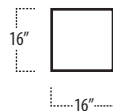

## Top View Specifications | Scale: 1/4" = 1FT.

(Seat depth may vary depending on back pillow placement. All dimensions are approximate and subject to change.)

■ Top View Specifications | Scale: 1/4" = 1FT.

(Seat depth may vary depending on back pillow placement. All dimensions are approximate and subject to change.)

■ Top View Specifications | Scale: 1/4" = 1FT.

(Seat depth may vary depending on back pillow placement. All dimensions are approximate and subject to change.)

ARMLESS SOFA

88" BENCH

ARMLESS STUDIO SOFA

CORNER CHAISE

66" BENCH

ARMLESS LOVESEAT

SQUARE CORNER

55" BENCH

ARMLESS CHAIR

ARM TRAY  
[5" HIGH]

ISLAND TRAY  
[5" HIGH]

44" BENCH