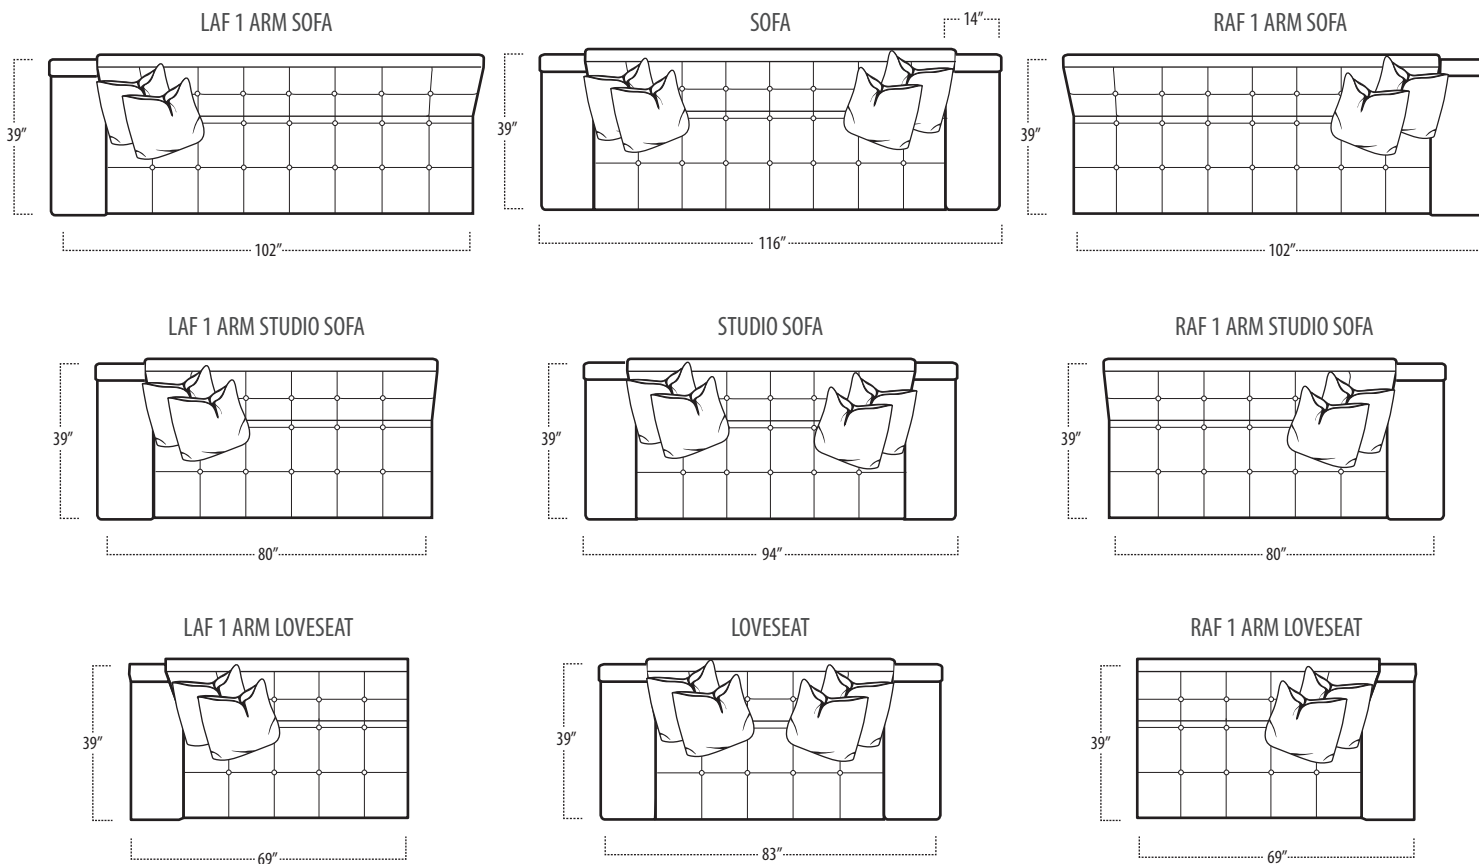

## Side View Specification | Not to Scale [ CUSTOM SIZING AVAILABLE ]

## Top View Specifications | Scale: 1/4" = 1FT.

(Seat depth may vary depending on back pillow placement. All dimensions are approximate and subject to change.)

■ Top View Specifications | Scale: 1/4" = 1FT.

(Seat depth may vary depending on back pillow placement. All dimensions are approximate and subject to change.)

■ Top View Specifications | Scale: 1/4" = 1FT.

(Seat depth may vary depending on back pillow placement. All dimensions are approximate and subject to change.)

ARMLESS CHAIR

ARM TRAY  
[5" HIGH]

ISLAND TRAY  
[5" HIGH]

44" BENCH