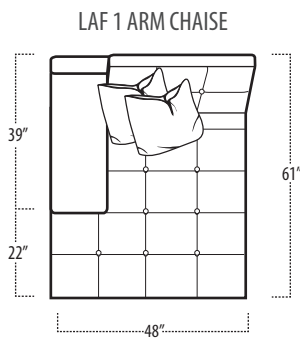

## Side View Specification | Not to Scale [ CUSTOM SIZING AVAILABLE ]

## Top View Specifications | Scale: 1/4" = 1FT.

(Seat depth may vary depending on back pillow placement. All dimensions are approximate and subject to change.)

■ Top View Specifications | Scale: 1/4" = 1FT.

(Seat depth may vary depending on back pillow placement. All dimensions are approximate and subject to change.)

■ Top View Specifications | Scale: 1/4" = 1FT.

(Seat depth may vary depending on back pillow placement. All dimensions are approximate and subject to change.)