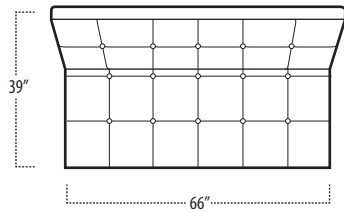

ARMLESS STUDIO SOFA