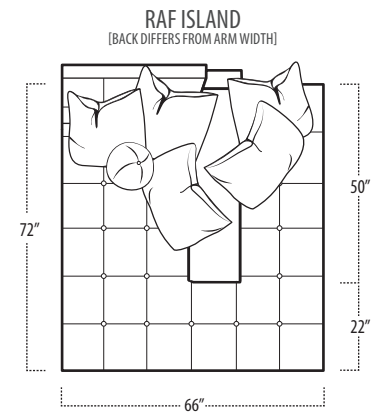

## Side View Specification | Not to Scale [ CUSTOM SIZING AVAILABLE ]

## Top View Specifications | Scale: 1/4" = 1FT.

(Seat depth may vary depending on back pillow placement. All dimensions are approximate and subject to change.)

■ Top View Specifications | Scale: 1/4" = 1FT.

(Seat depth may vary depending on back pillow placement. All dimensions are approximate and subject to change.)

■ Top View Specifications | Scale: 1/4" = 1FT.

(Seat depth may vary depending on back pillow placement. All dimensions are approximate and subject to change.)