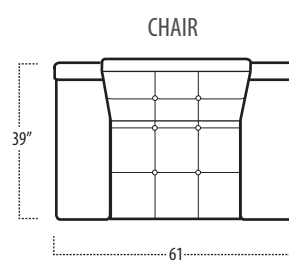

## Side View Specification | Not to Scale [ CUSTOM SIZING AVAILABLE ]

## Top View Specifications | Scale: 1/4" = 1FT.

(Seat depth may vary depending on back pillow placement. All dimensions are approximate and subject to change.)

■ Top View Specifications | Scale: 1/4" = 1FT.

(Seat depth may vary depending on back pillow placement. All dimensions are approximate and subject to change.)

■ Top View Specifications | Scale: 1/4" = 1FT.

(Seat depth may vary depending on back pillow placement. All dimensions are approximate and subject to change.)