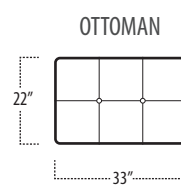

## Side View Specification | Not to Scale [ CUSTOM SIZING AVAILABLE ]

## Top View Specifications | Scale: 1/4" = 1FT.

(Seat depth may vary depending on back pillow placement. All dimensions are approximate and subject to change.)

■ Top View Specifications | Scale: 1/4" = 1FT.

(Seat depth may vary depending on back pillow placement. All dimensions are approximate and subject to change.)

■ Top View Specifications | Scale: 1/4" = 1FT.

(Seat depth may vary depending on back pillow placement. All dimensions are approximate and subject to change.)