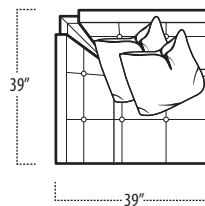

## Top View Specifications | Scale: 1/4" = 1FT.

(Seat depth may vary depending on back pillow placement. All dimensions are approximate and subject to change.)

■ Top View Specifications | Scale: 1/4" = 1FT.

(Seat depth may vary depending on back pillow placement. All dimensions are approximate and subject to change.)

■ Top View Specifications | Scale: 1/4" = 1FT.

(Seat depth may vary depending on back pillow placement. All dimensions are approximate and subject to change.)

ARMLESS SOFA

88" BENCH

ARMLESS STUDIO SOFA

CORNER CHAISE

66" BENCH

ARMLESS LOVESEAT

SQUARE CORNER

55" BENCH

ARMLESS CHAIR

ARM TRAY  
[5" HIGH]

ISLAND TRAY  
[5" HIGH]

44" BENCH