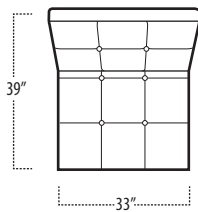

## Top View Specifications | Scale: 1/4" = 1FT.

(Seat depth may vary depending on back pillow placement. All dimensions are approximate and subject to change.)

■ Top View Specifications | Scale: 1/4" = 1FT.

(Seat depth may vary depending on back pillow placement. All dimensions are approximate and subject to change.)

■ Top View Specifications | Scale: 1/4" = 1FT.

(Seat depth may vary depending on back pillow placement. All dimensions are approximate and subject to change.)

ARMLESS SOFA

88" BENCH

ARMLESS STUDIO SOFA

CORNER CHAISE

66" BENCH

ARMLESS LOVESEAT

SQUARE CORNER

55" BENCH

ARMLESS CHAIR

ARM TRAY  
[5" HIGH]

ISLAND TRAY  
[5" HIGH]

44" BENCH