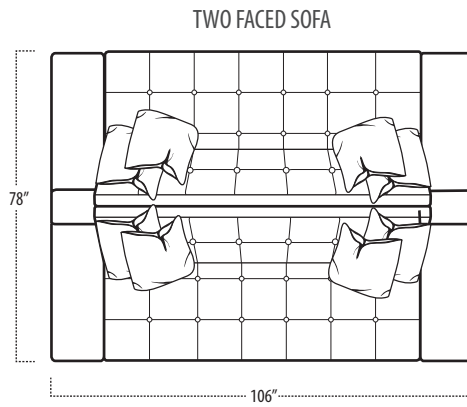

## Side View Specification | Not to Scale [ CUSTOM SIZING AVAILABLE ]

## Top View Specifications | Scale: 1/4" = 1FT.

(Seat depth may vary depending on back pillow placement. All dimensions are approximate and subject to change.)

■ Top View Specifications | Scale: 1/4" = 1FT.

(Seat depth may vary depending on back pillow placement. All dimensions are approximate and subject to change.)

■ Top View Specifications | Scale: 1/4" = 1FT.

(Seat depth may vary depending on back pillow placement. All dimensions are approximate and subject to change.)