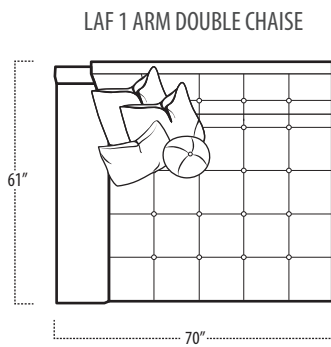

## Side View Specification | Not to Scale [ CUSTOM SIZING AVAILABLE ]

## Top View Specifications | Scale: 1/4" = 1FT.

(Seat depth may vary depending on back pillow placement. All dimensions are approximate and subject to change.)

■ Top View Specifications | Scale: 1/4" = 1FT.

(Seat depth may vary depending on back pillow placement. All dimensions are approximate and subject to change.)

■ Top View Specifications | Scale: 1/4" = 1FT.

(Seat depth may vary depending on back pillow placement. All dimensions are approximate and subject to change.)