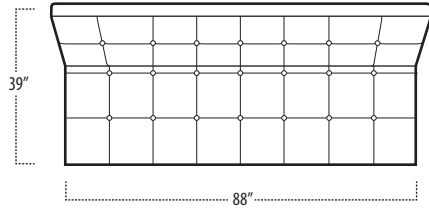

■ Top View Specifications | Scale: 1/4" = 1FT.

(Seat depth may vary depending on back pillow placement. All dimensions are approximate and subject to change.)

ARMLESS SOFA