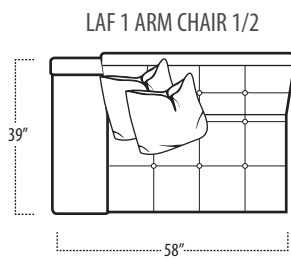

## Side View Specification | Not to Scale [ CUSTOM SIZING AVAILABLE ]

## Top View Specifications | Scale: 1/4" = 1FT.

(Seat depth may vary depending on back pillow placement. All dimensions are approximate and subject to change.)

■ Top View Specifications | Scale: 1/4" = 1FT.

(Seat depth may vary depending on back pillow placement. All dimensions are approximate and subject to change.)

■ Top View Specifications | Scale: 1/4" = 1FT.

(Seat depth may vary depending on back pillow placement. All dimensions are approximate and subject to change.)