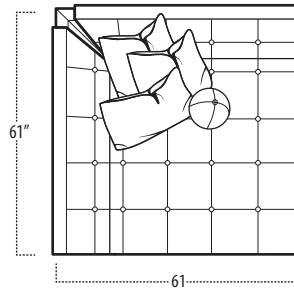

## Top View Specifications | Scale: 1/4" = 1FT.

(Seat depth may vary depending on back pillow placement. All dimensions are approximate and subject to change.)

■ Top View Specifications | Scale: 1/4" = 1FT.

(Seat depth may vary depending on back pillow placement. All dimensions are approximate and subject to change.)

■ Top View Specifications | Scale: 1/4" = 1FT.

(Seat depth may vary depending on back pillow placement. All dimensions are approximate and subject to change.)

ARMLESS SOFA

88" BENCH

ARMLESS STUDIO SOFA

CORNER CHAISE

66" BENCH

ARMLESS LOVESEAT

SQUARE CORNER

55" BENCH

ARMLESS CHAIR

ARM TRAY  
[5" HIGH]

ISLAND TRAY  
[5" HIGH]

44" BENCH