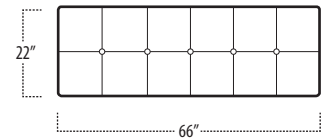

## Top View Specifications | Scale: 1/4" = 1FT.

(Seat depth may vary depending on back pillow placement. All dimensions are approximate and subject to change.)

■ Top View Specifications | Scale: 1/4" = 1FT.

(Seat depth may vary depending on back pillow placement. All dimensions are approximate and subject to change.)

■ Top View Specifications | Scale: 1/4" = 1FT.

(Seat depth may vary depending on back pillow placement. All dimensions are approximate and subject to change.)

ARMLESS SOFA

88" BENCH

ARMLESS STUDIO SOFA

CORNER CHAISE

66" BENCH

ARMLESS LOVESEAT

SQUARE CORNER

55" BENCH

ARMLESS CHAIR

ARM TRAY  
[5" HIGH]

ISLAND TRAY  
[5" HIGH]

44" BENCH