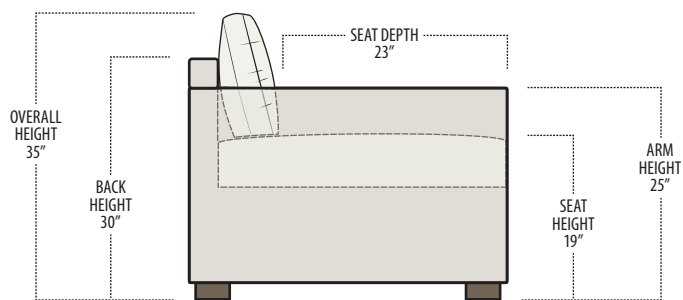

## Side View Specification | Not to Scale [ CUSTOM SIZING AVAILABLE ]

## Top View Specifications | Scale: 1/4" = 1FT.

(Seat depth may vary depending on back pillow placement. All dimensions are approximate and subject to change.)

■ Top View Specifications | Scale: 1/4" = 1FT.

(Seat depth may vary depending on back pillow placement. All dimensions are approximate and subject to change.)

■ Top View Specifications | Scale: 1/4" = 1FT.

(Seat depth may vary depending on back pillow placement. All dimensions are approximate and subject to change.)