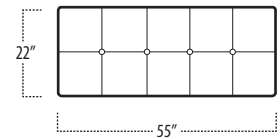

## Top View Specifications | Scale: 1/4" = 1FT.

(Seat depth may vary depending on back pillow placement. All dimensions are approximate and subject to change.)

■ Top View Specifications | Scale: 1/4" = 1FT.

(Seat depth may vary depending on back pillow placement. All dimensions are approximate and subject to change.)

■ Top View Specifications | Scale: 1/4" = 1FT.

(Seat depth may vary depending on back pillow placement. All dimensions are approximate and subject to change.)

ARMLESS SOFA

88" BENCH

ARMLESS STUDIO SOFA

CORNER CHAISE

66" BENCH

ARMLESS LOVESEAT

SQUARE CORNER

55" BENCH

ARMLESS CHAIR

ARM TRAY  
[5" HIGH]

ISLAND TRAY  
[5" HIGH]

44" BENCH