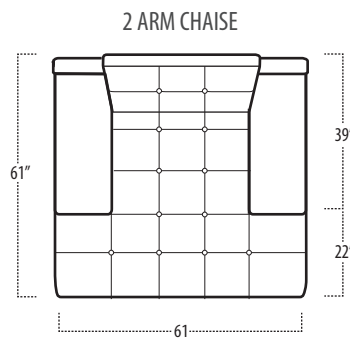

## Side View Specification | Not to Scale [ CUSTOM SIZING AVAILABLE ]

## Top View Specifications | Scale: 1/4" = 1FT.

(Seat depth may vary depending on back pillow placement. All dimensions are approximate and subject to change.)

■ Top View Specifications | Scale: 1/4" = 1FT.

(Seat depth may vary depending on back pillow placement. All dimensions are approximate and subject to change.)

■ Top View Specifications | Scale: 1/4" = 1FT.

(Seat depth may vary depending on back pillow placement. All dimensions are approximate and subject to change.)