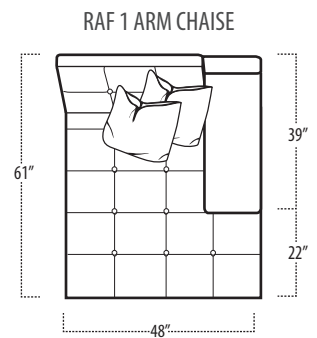

## Side View Specification | Not to Scale [ CUSTOM SIZING AVAILABLE ]

## Top View Specifications | Scale: 1/4" = 1FT.

(Seat depth may vary depending on back pillow placement. All dimensions are approximate and subject to change.)

■ Top View Specifications | Scale: 1/4" = 1FT.

(Seat depth may vary depending on back pillow placement. All dimensions are approximate and subject to change.)

■ Top View Specifications | Scale: 1/4" = 1FT.

(Seat depth may vary depending on back pillow placement. All dimensions are approximate and subject to change.)