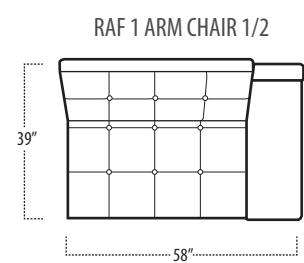

## Side View Specification | Not to Scale [ CUSTOM SIZING AVAILABLE ]

## Top View Specifications | Scale: 1/4" = 1FT.

(Seat depth may vary depending on back pillow placement. All dimensions are approximate and subject to change.)

■ Top View Specifications | Scale: 1/4" = 1FT.

(Seat depth may vary depending on back pillow placement. All dimensions are approximate and subject to change.)

■ Top View Specifications | Scale: 1/4" = 1FT.

(Seat depth may vary depending on back pillow placement. All dimensions are approximate and subject to change.)