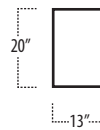

## Top View Specifications | Scale: 1/4" = 1FT.

(Seat depth may vary depending on back pillow placement. All dimensions are approximate and subject to change.)

■ Top View Specifications | Scale: 1/4" = 1FT.

(Seat depth may vary depending on back pillow placement. All dimensions are approximate and subject to change.)

■ Top View Specifications | Scale: 1/4" = 1FT.

(Seat depth may vary depending on back pillow placement. All dimensions are approximate and subject to change.)

ARMLESS SOFA

88" BENCH

ARMLESS STUDIO SOFA

CORNER CHAISE

66" BENCH

ARMLESS LOVESEAT

SQUARE CORNER

55" BENCH

ARMLESS CHAIR

ARM TRAY  
[5" HIGH]

ISLAND TRAY  
[5" HIGH]

44" BENCH