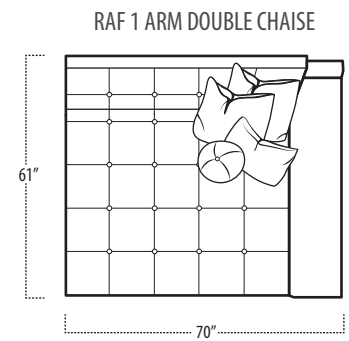

## Side View Specification | Not to Scale [ CUSTOM SIZING AVAILABLE ]

## Top View Specifications | Scale: 1/4" = 1FT.

(Seat depth may vary depending on back pillow placement. All dimensions are approximate and subject to change.)

■ Top View Specifications | Scale: 1/4" = 1FT.

(Seat depth may vary depending on back pillow placement. All dimensions are approximate and subject to change.)

■ Top View Specifications | Scale: 1/4" = 1FT.

(Seat depth may vary depending on back pillow placement. All dimensions are approximate and subject to change.)