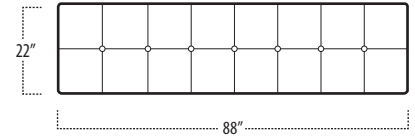

■ Top View Specifications | Scale: 1/4" = 1FT.

(Seat depth may vary depending on back pillow placement. All dimensions are approximate and subject to change.)

88" BENCH