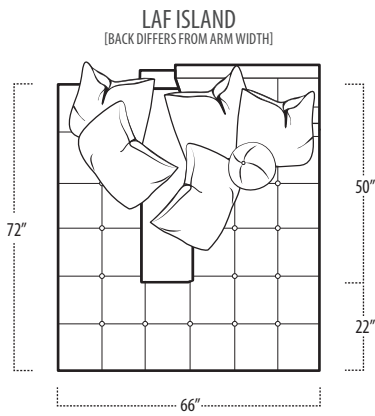

## Side View Specification | Not to Scale [ CUSTOM SIZING AVAILABLE ]

## Top View Specifications | Scale: 1/4" = 1FT.

(Seat depth may vary depending on back pillow placement. All dimensions are approximate and subject to change.)

■ Top View Specifications | Scale: 1/4" = 1FT.

(Seat depth may vary depending on back pillow placement. All dimensions are approximate and subject to change.)

■ Top View Specifications | Scale: 1/4" = 1FT.

(Seat depth may vary depending on back pillow placement. All dimensions are approximate and subject to change.)