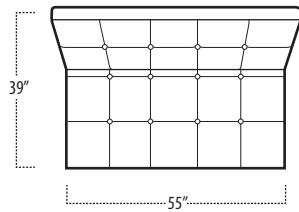

## Top View Specifications | Scale: 1/4" = 1FT.

(Seat depth may vary depending on back pillow placement. All dimensions are approximate and subject to change.)

■ Top View Specifications | Scale: 1/4" = 1FT.

(Seat depth may vary depending on back pillow placement. All dimensions are approximate and subject to change.)

■ Top View Specifications | Scale: 1/4" = 1FT.

(Seat depth may vary depending on back pillow placement. All dimensions are approximate and subject to change.)

ARMLESS SOFA

88" BENCH

ARMLESS STUDIO SOFA

CORNER CHAISE

66" BENCH

ARMLESS LOVESEAT

SQUARE CORNER

55" BENCH

ARMLESS CHAIR

ARM TRAY  
[5" HIGH]

ISLAND TRAY  
[5" HIGH]

44" BENCH