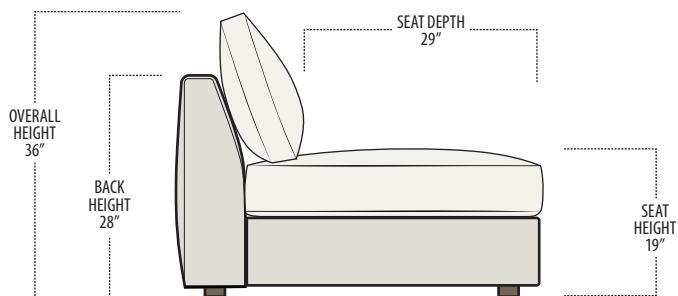

## Side View Specification | Not to Scale [ CUSTOM SIZING AVAILABLE ]

## Top View Specifications | Scale: 1/4" = 1FT.

(Seat depth may vary depending on back pillow placement. All dimensions are approximate and subject to change.)

LSF CORNER SOFA

RSF CORNER SOFA

LSF CORNER BUMPER