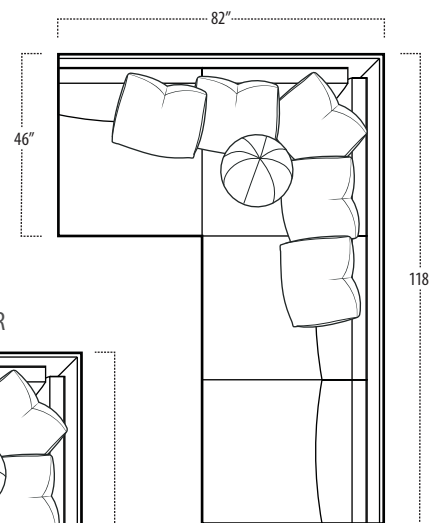

## Side View Specification | Not to Scale [ CUSTOM SIZING AVAILABLE ]

## Top View Specifications | Scale: 1/4" = 1FT.

(Seat depth may vary depending on back pillow placement. All dimensions are approximate and subject to change.)

LSF CORNER SOFA

RSF CORNER SOFA

LSF CORNER BUMPER