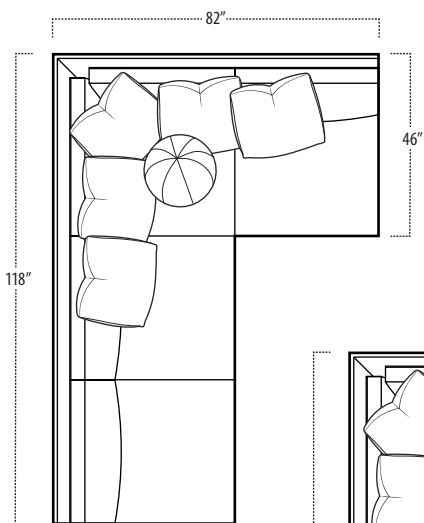

## Side View Specification | Not to Scale [ CUSTOM SIZING AVAILABLE ]

## Top View Specifications | Scale: 1/4" = 1FT.

(Seat depth may vary depending on back pillow placement. All dimensions are approximate and subject to change.)

LSF CORNER SOFA

RSF CORNER SOFA

LSF CORNER BUMPER