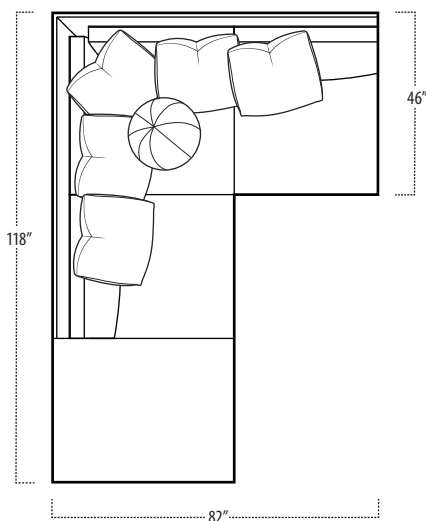

## Side View Specification | Not to Scale [ CUSTOM SIZING AVAILABLE ]

## Top View Specifications | Scale: 1/4" = 1FT.

(Seat depth may vary depending on back pillow placement. All dimensions are approximate and subject to change.)

LSF CORNER SOFA

RSF CORNER SOFA

LSF CORNER BUMPER