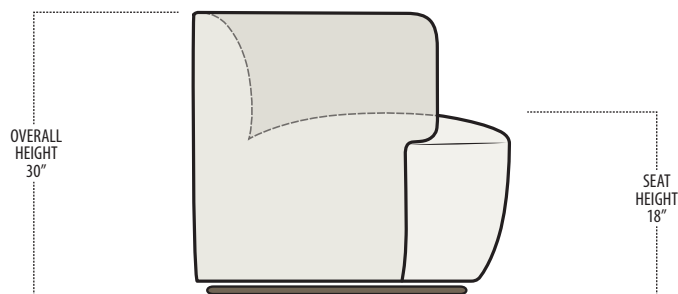

Scan the QR Code to access our product page online for additional options and features. This link will also allow you to view this spec sheet as a digital PDF file.

■ Side View Specification | Not to Scale  
[ CUSTOM SIZING AVAILABLE ]

■ Top View Specifications | Scale: 1/4" = 1FT.  
(All dimensions are approximate and subject to change.)

CHAIR / SWIVEL CHAIR

OTTOMAN