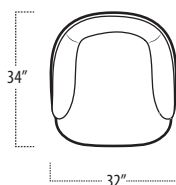

Scan the QR Code to access our product page online for additional options and features. This link will also allow you to view this spec sheet as a digital PDF file.

■ Side View Specification | Not to Scale  
[ CUSTOM SIZING AVAILABLE ]

■ Top View Specifications | Scale: 1/4" = 1FT.  
(All dimensions are approximate and subject to change.)

CHAIR / SWIVEL CHAIR

OTTOMAN