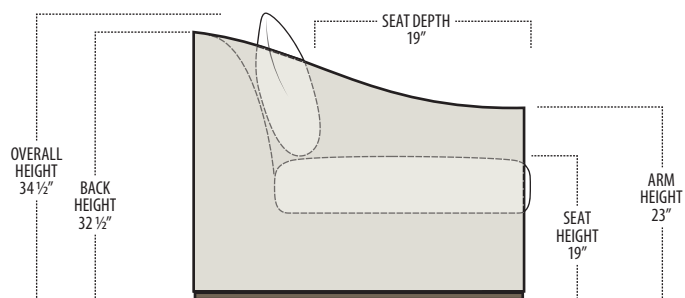

Scan the QR Code to access our product page online for additional options and features. This link will also allow you to view this spec sheet as a digital PDF file.

■ Side View Specification | Not to Scale [CUSTOM SIZING AVAILABLE]

■ Top View Specifications | Scale: 1/4" = 1FT. (All dimensions are approximate and subject to change.)

CHAIR/SWIVEL CHAIR

OTTOMAN