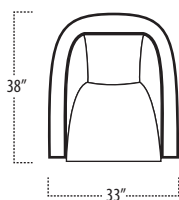

Scan the QR Code to access our product page online for additional options and features. This link will also allow you to view this spec sheet as a digital PDF file.

■ Side View Specification | Not to Scale [CUSTOM SIZING AVAILABLE]

■ Top View Specifications | Scale: 1/4" = 1FT. (All dimensions are approximate and subject to change.)

CHAIR/SWIVEL CHAIR

OTTOMAN