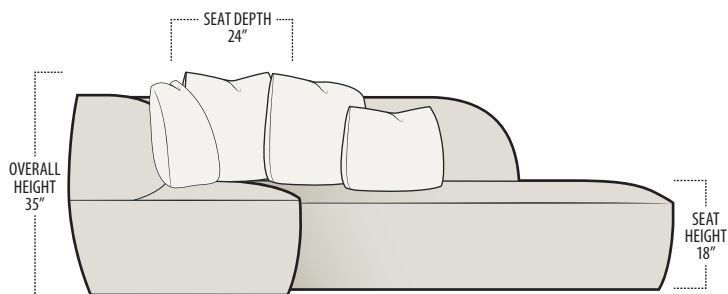

Scan the QR Code to access our product page online for additional options and features. This link will also allow you to view this spec sheet as a digital PDF file.

Side View Specification | Not to Scale [CUSTOM SIZING AVAILABLE]

Top View Specifications | Scale: 1/4" = 1FT.

(Seat depth may vary depending on back pillow placement. All dimensions are approximate and subject to change.)