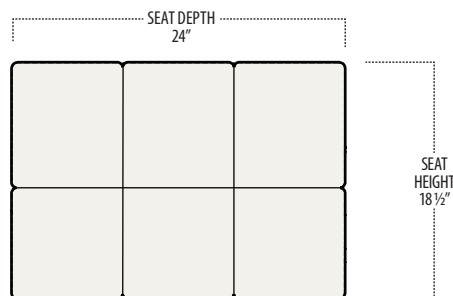

Scan the QR Code to access our product page online for additional options and features. This link will also allow you to view this spec sheet as a digital PDF file.

■ Side View Specification | Not to Scale
[CUSTOM SIZING AVAILABLE]

■ Top View Specifications | Scale: 1/4" = 1FT.
(All dimensions are approximate and subject to change.)

■ Top View Specifications | Scale: 1/4" = 1FT.
 (All dimensions are approximate and subject to change.)

64" COCKTAIL OTTOMAN

56" COCKTAIL OTTOMAN

48" COCKTAIL OTTOMAN

40" COCKTAIL OTTOMAN

32" COCKTAIL OTTOMAN

24" OTTOMAN

16" OTTOMAN

48 X 64 COCKTAIL OTTOMAN

40 X 56 COCKTAIL OTTOMAN