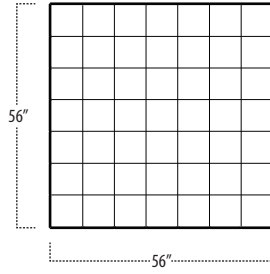

■ Top View Specifications | Scale: 1/4" = 1FT.
(All dimensions are approximate and subject to change.)

■ Top View Specifications | Scale: 1/4" = 1FT.
 (All dimensions are approximate and subject to change.)

64" COCKTAIL OTTOMAN

56" COCKTAIL OTTOMAN

48" COCKTAIL OTTOMAN

40" COCKTAIL OTTOMAN

32" COCKTAIL OTTOMAN

24" OTTOMAN

16" OTTOMAN

48 X 64 COCKTAIL OTTOMAN