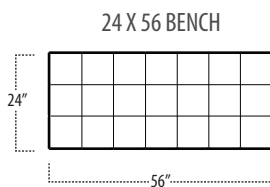

■ Top View Specifications | Scale: 1/4" = 1FT.
(All dimensions are approximate and subject to change.)

■ Top View Specifications | Scale: 1/4" = 1FT.
 (All dimensions are approximate and subject to change.)