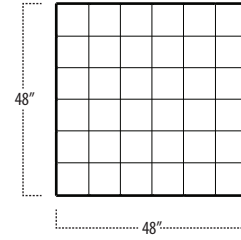

■ Top View Specifications | Scale: 1/4" = 1FT.
(All dimensions are approximate and subject to change.)

■ Top View Specifications | Scale: 1/4" = 1FT.
 (All dimensions are approximate and subject to change.)

64" COCKTAIL OTTOMAN

56" COCKTAIL OTTOMAN

48" COCKTAIL OTTOMAN

40" COCKTAIL OTTOMAN

32" COCKTAIL OTTOMAN

24" OTTOMAN

16" OTTOMAN

48 X 64 COCKTAIL OTTOMAN