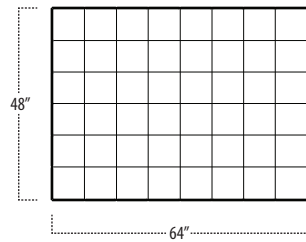

■ Top View Specifications | Scale: 1/4" = 1FT.
(All dimensions are approximate and subject to change.)

■ Top View Specifications | Scale: 1/4" = 1FT.
 (All dimensions are approximate and subject to change.)

64" COCKTAIL OTTOMAN

56" COCKTAIL OTTOMAN

48" COCKTAIL OTTOMAN

40" COCKTAIL OTTOMAN

32" COCKTAIL OTTOMAN

24" OTTOMAN

16" OTTOMAN

48 X 64 COCKTAIL OTTOMAN