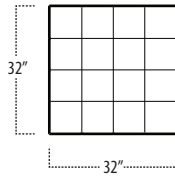

■ Top View Specifications | Scale: 1/4" = 1FT.
(All dimensions are approximate and subject to change.)

■ Top View Specifications | Scale: 1/4" = 1FT.
 (All dimensions are approximate and subject to change.)

64" COCKTAIL OTTOMAN

56" COCKTAIL OTTOMAN

48" COCKTAIL OTTOMAN

40" COCKTAIL OTTOMAN

32" COCKTAIL OTTOMAN

24" OTTOMAN

16" OTTOMAN

48 X 64 COCKTAIL OTTOMAN