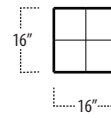

■ Top View Specifications | Scale: 1/4" = 1FT.
(All dimensions are approximate and subject to change.)

■ Top View Specifications | Scale: 1/4" = 1FT.
 (All dimensions are approximate and subject to change.)

64" COCKTAIL OTTOMAN

56" COCKTAIL OTTOMAN

48" COCKTAIL OTTOMAN

40" COCKTAIL OTTOMAN

32" COCKTAIL OTTOMAN

24" OTTOMAN

16" OTTOMAN

48 X 64 COCKTAIL OTTOMAN