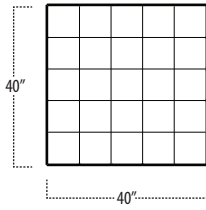

■ Top View Specifications | Scale: 1/4" = 1FT.
(All dimensions are approximate and subject to change.)

■ Top View Specifications | Scale: 1/4" = 1FT.
 (All dimensions are approximate and subject to change.)

64" COCKTAIL OTTOMAN

56" COCKTAIL OTTOMAN

48" COCKTAIL OTTOMAN

40" COCKTAIL OTTOMAN

32" COCKTAIL OTTOMAN

24" OTTOMAN

16" OTTOMAN

48 X 64 COCKTAIL OTTOMAN