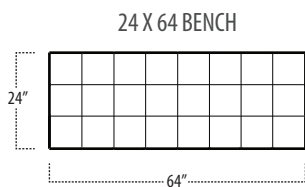

■ Top View Specifications | Scale: 1/4" = 1FT.
(All dimensions are approximate and subject to change.)

■ Top View Specifications | Scale: 1/4" = 1FT.
 (All dimensions are approximate and subject to change.)