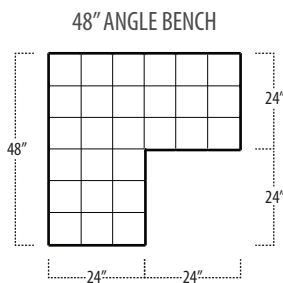

■ Top View Specifications | Scale: 1/4" = 1FT.
(All dimensions are approximate and subject to change.)

■ Top View Specifications | Scale: 1/4" = 1FT.
 (All dimensions are approximate and subject to change.)

64" COCKTAIL OTTOMAN

56" COCKTAIL OTTOMAN

48" COCKTAIL OTTOMAN

40" COCKTAIL OTTOMAN

32" COCKTAIL OTTOMAN

24" OTTOMAN

16" OTTOMAN

48 X 64 COCKTAIL OTTOMAN