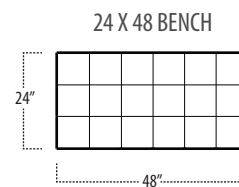

■ Top View Specifications | Scale: 1/4" = 1FT.
(All dimensions are approximate and subject to change.)

■ Top View Specifications | Scale: 1/4" = 1FT.
 (All dimensions are approximate and subject to change.)