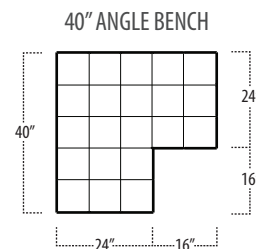

Scan the QR Code to access our product page online for additional options and features. This link will also allow you to view this spec sheet as a digital PDF file.

■ Side View Specification | Not to Scale
[CUSTOM SIZING AVAILABLE]

■ Top View Specifications | Scale: 1/4" = 1FT.
(All dimensions are approximate and subject to change.)

■ Top View Specifications | Scale: 1/4" = 1FT.
 (All dimensions are approximate and subject to change.)

64" COCKTAIL OTTOMAN

56" COCKTAIL OTTOMAN

48" COCKTAIL OTTOMAN

40" COCKTAIL OTTOMAN

32" COCKTAIL OTTOMAN

24" OTTOMAN

16" OTTOMAN

48 X 64 COCKTAIL OTTOMAN