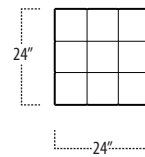

■ Top View Specifications | Scale: 1/4" = 1FT.
(All dimensions are approximate and subject to change.)

■ Top View Specifications | Scale: 1/4" = 1FT.
 (All dimensions are approximate and subject to change.)

64" COCKTAIL OTTOMAN

56" COCKTAIL OTTOMAN

48" COCKTAIL OTTOMAN

40" COCKTAIL OTTOMAN

32" COCKTAIL OTTOMAN

24" OTTOMAN

16" OTTOMAN

48 X 64 COCKTAIL OTTOMAN