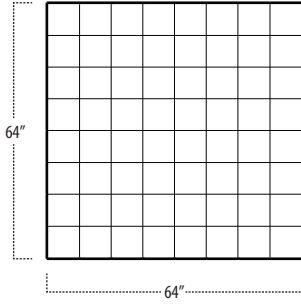

Scan the QR Code to access our product page online for additional options and features. This link will also allow you to view this spec sheet as a digital PDF file.

■ Side View Specification | Not to Scale
[CUSTOM SIZING AVAILABLE]

■ Top View Specifications | Scale: 1/4" = 1FT.
(All dimensions are approximate and subject to change.)

■ Top View Specifications | Scale: 1/4" = 1FT.
 (All dimensions are approximate and subject to change.)

64" COCKTAIL OTTOMAN

56" COCKTAIL OTTOMAN

48" COCKTAIL OTTOMAN

40" COCKTAIL OTTOMAN

32" COCKTAIL OTTOMAN

24" OTTOMAN

16" OTTOMAN

48 X 64 COCKTAIL OTTOMAN