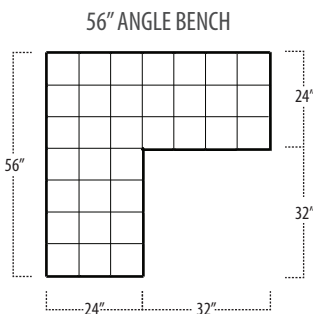

Scan the QR Code to access our product page online for additional options and features. This link will also allow you to view this spec sheet as a digital PDF file.

■ Side View Specification | Not to Scale
[CUSTOM SIZING AVAILABLE]

■ Top View Specifications | Scale: 1/4" = 1FT.
(All dimensions are approximate and subject to change.)

■ Top View Specifications | Scale: 1/4" = 1FT.
 (All dimensions are approximate and subject to change.)

64" COCKTAIL OTTOMAN

56" COCKTAIL OTTOMAN

48" COCKTAIL OTTOMAN

40" COCKTAIL OTTOMAN

32" COCKTAIL OTTOMAN

24" OTTOMAN

16" OTTOMAN

48 X 64 COCKTAIL OTTOMAN