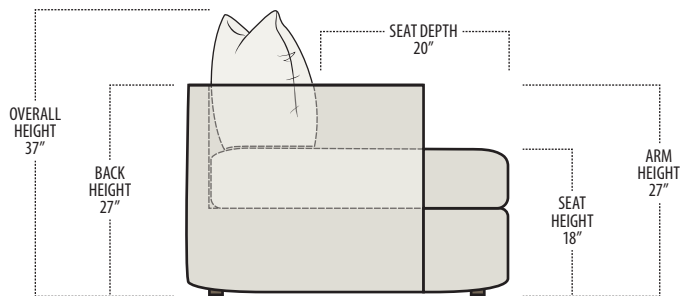

Scan the QR Code to access our product page online for additional options and features. This link will also allow you to view this spec sheet as a digital PDF file.

Side View Specification | Not to Scale [CUSTOM SIZING AVAILABLE]

Top View Specifications | Scale: 1/4" = 1FT.

(Seat depth may vary depending on back pillow placement. All dimensions are approximate and subject to change.)

CHAIR/ SWIVEL CHAIR

MINI CHAIR/ SWIVEL CHAIR

37" ROUND OTTOMAN

30" ROUND OTTOMAN