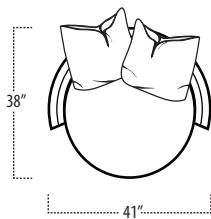

Scan the QR Code to access our product page online for additional options and features. This link will also allow you to view this spec sheet as a digital PDF file.

Side View Specification | Not to Scale [CUSTOM SIZING AVAILABLE]

Top View Specifications | Scale: 1/4" = 1FT.

(Seat depth may vary depending on back pillow placement. All dimensions are approximate and subject to change.)

CHAIR/ SWIVEL CHAIR

MINI CHAIR/ SWIVEL CHAIR

37" ROUND OTTOMAN

30" ROUND OTTOMAN