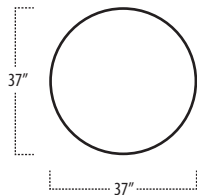

Top View Specifications | Scale: 1/4" = 1FT.

(Seat depth may vary depending on back pillow placement. All dimensions are approximate and subject to change.)

CHAIR/ SWIVEL CHAIR

MINI CHAIR/ SWIVEL CHAIR

37" ROUND OTTOMAN

30" ROUND OTTOMAN