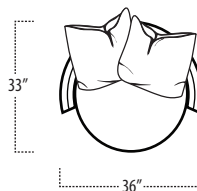

Scan the QR Code to access our product page online for additional options and features. This link will also allow you to view this spec sheet as a digital PDF file.

Side View Specification | Not to Scale [CUSTOM SIZING AVAILABLE]

Top View Specifications | Scale: 1/4" = 1FT.

(Seat depth may vary depending on back pillow placement. All dimensions are approximate and subject to change.)

CHAIR/ SWIVEL CHAIR

MINI CHAIR/ SWIVEL CHAIR

37" ROUND OTTOMAN

30" ROUND OTTOMAN