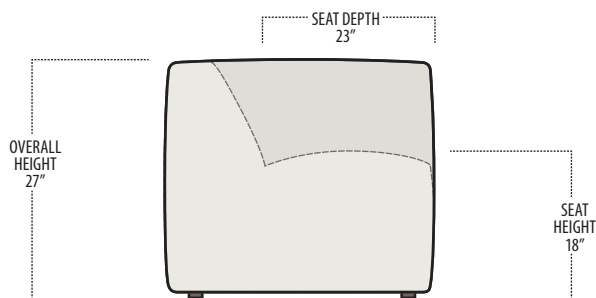

## ■ Side View Specification | Not to Scale [ CUSTOM SIZING AVAILABLE ]

## ■ Top View Specifications | Scale: 1/4" = 1FT. (All dimensions are approximate and subject to change.)