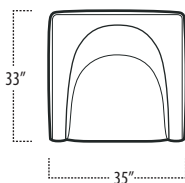

■ Top View Specifications | Scale: 1/4" = 1FT. (All dimensions are approximate and subject to change.)

CHAIR/SWIVEL CHAIR