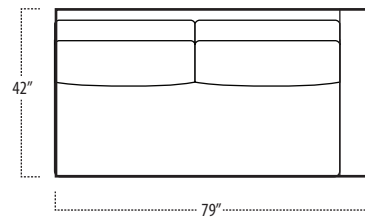

boulevard

■ Top View Specifications | Scale: 1/4" = 1FT.

(Seat depth may vary depending on back pillow placement. All dimensions are approximate and subject to change.)

42 RAF 1 ARM CHAISE

42 7FT SOFA (2/1)

42 7FT SOFA (2/2)

42 LAF 1 ARM CHAISE

42 LAF 1 ARM LOVESEAT

42 CHAIR

42 RAF 1 ARM LOVESEAT

SMALL OTTOMAN

LARGE OTTOMAN

7FT RECT COCKTAIL TABLE