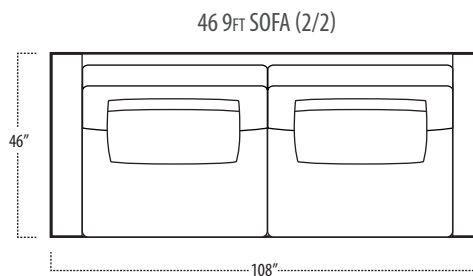

Scan the QR Code to access our product page online for additional options and features. This link will also allow you to view this spec sheet as a digital PDF file.

Side View Specification | Not to Scale [CUSTOM SIZING AVAILABLE]

Top View Specifications | Scale: 1/4" = 1FT.

(Seat depth may vary depending on back pillow placement. All dimensions are approximate and subject to change.)

boulevard

■ Top View Specifications | Scale: 1/4" = 1FT.

(Seat depth may vary depending on back pillow placement. All dimensions are approximate and subject to change.)

46 LAF 1 ARM CHAISE

46 7FT SOFA (2/1)

46 7FT SOFA (2/2)

46 RAF 1 ARM CHAISE

46 LAF 1 ARM LOVESEAT

boulevard

■ Top View Specifications | Scale: 1/4" = 1FT.

(Seat depth may vary depending on back pillow placement. All dimensions are approximate and subject to change.)

42 RAF 1 ARM CHAISE

42 7FT SOFA (2/1)