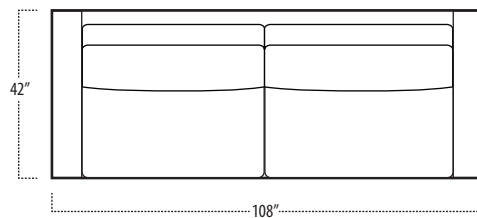

Top View Specifications | Scale: 1/4" = 1FT.

(Seat depth may vary depending on back pillow placement. All dimensions are approximate and subject to change.)

boulevard

■ Top View Specifications | Scale: 1/4" = 1FT.

(Seat depth may vary depending on back pillow placement. All dimensions are approximate and subject to change.)

46 LAF 1 ARM CHAISE

46 7FT SOFA (2/1)

46 7FT SOFA (2/2)

46 RAF 1 ARM CHAISE

46 LAF 1 ARM LOVESEAT

46 CHAIR

46 RAF 1 ARM LOVESEAT

42 10FT SOFA (2/1)

42 10FT SOFA (2/2)

42 9FT SOFA (2/1)

42 9FT SOFA (2/2)

42 8FT SOFA (2/1)

42 8FT SOFA (2/2)

boulevard

■ Top View Specifications | Scale: 1/4" = 1FT.

(Seat depth may vary depending on back pillow placement. All dimensions are approximate and subject to change.)

42 RAF 1 ARM CHAISE

42 7FT SOFA (2/1)