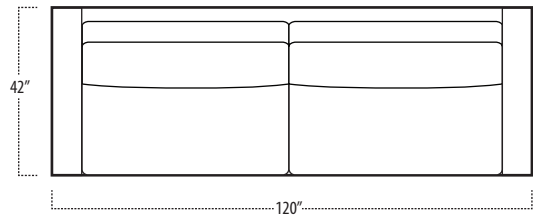

Top View Specifications | Scale: 1/4" = 1FT.

(Seat depth may vary depending on back pillow placement. All dimensions are approximate and subject to change.)

boulevard

■ Top View Specifications | Scale: 1/4" = 1FT.

(Seat depth may vary depending on back pillow placement. All dimensions are approximate and subject to change.)

46 LAF 1 ARM CHAISE

46 7FT SOFA (2/1)

46 7FT SOFA (2/2)

46 RAF 1 ARM CHAISE

46 LAF 1 ARM LOVESEAT

46 CHAIR

46 RAF 1 ARM LOVESEAT

42 10FT SOFA (2/1)

42 10FT SOFA (2/2)

42 9FT SOFA (2/1)

42 9FT SOFA (2/2)

42 8FT SOFA (2/1)

42 8FT SOFA (2/2)

boulevard

■ Top View Specifications | Scale: 1/4" = 1FT.

(Seat depth may vary depending on back pillow placement. All dimensions are approximate and subject to change.)

42 RAF 1 ARM CHAISE

42 7FT SOFA (2/1)