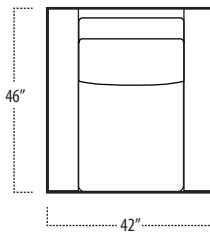

Top View Specifications | Scale: 1/4" = 1FT.

(Seat depth may vary depending on back pillow placement. All dimensions are approximate and subject to change.)

boulevard

■ Top View Specifications | Scale: 1/4" = 1FT.

(Seat depth may vary depending on back pillow placement. All dimensions are approximate and subject to change.)

46 LAF 1 ARM CHAISE

46 7FT SOFA (2/1)

46 7FT SOFA (2/2)

46 RAF 1 ARM CHAISE

46 LAF 1 ARM LOVESEAT

46 CHAIR

46 RAF 1 ARM LOVESEAT

42 10FT SOFA (2/1)

42 10FT SOFA (2/2)

42 9FT SOFA (2/1)

42 9FT SOFA (2/2)

42 8FT SOFA (2/1)

42 8FT SOFA (2/2)

boulevard

■ Top View Specifications | Scale: 1/4" = 1FT.

(Seat depth may vary depending on back pillow placement. All dimensions are approximate and subject to change.)

42 RAF 1 ARM CHAISE

42 7FT SOFA (2/1)