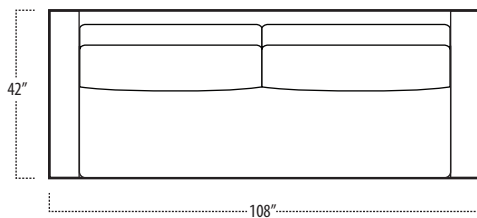

Top View Specifications | Scale: 1/4" = 1FT.

(Seat depth may vary depending on back pillow placement. All dimensions are approximate and subject to change.)

boulevard

■ Top View Specifications | Scale: 1/4" = 1FT.

(Seat depth may vary depending on back pillow placement. All dimensions are approximate and subject to change.)

46 LAF 1 ARM CHAISE

46 7FT SOFA (2/1)

46 7FT SOFA (2/2)

46 RAF 1 ARM CHAISE

46 LAF 1 ARM LOVESEAT

46 CHAIR

46 RAF 1 ARM LOVESEAT

42 10FT SOFA (2/1)

42 10FT SOFA (2/2)

42 9FT SOFA (2/1)

42 9FT SOFA (2/2)

42 8FT SOFA (2/1)

42 8FT SOFA (2/2)

boulevard

■ Top View Specifications | Scale: 1/4" = 1FT.

(Seat depth may vary depending on back pillow placement. All dimensions are approximate and subject to change.)

42 RAF 1 ARM CHAISE

42 7FT SOFA (2/1)