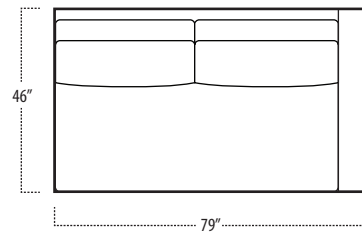

Top View Specifications | Scale: 1/4" = 1FT.

(Seat depth may vary depending on back pillow placement. All dimensions are approximate and subject to change.)

boulevard

■ Top View Specifications | Scale: 1/4" = 1FT.

(Seat depth may vary depending on back pillow placement. All dimensions are approximate and subject to change.)

46 LAF 1 ARM CHAISE

46 7FT SOFA (2/1)

46 7FT SOFA (2/2)

46 RAF 1 ARM CHAISE

46 LAF 1 ARM LOVESEAT

46 CHAIR

46 RAF 1 ARM LOVESEAT

42 10FT SOFA (2/1)

42 10FT SOFA (2/2)

42 9FT SOFA (2/1)

42 9FT SOFA (2/2)

42 8FT SOFA (2/1)

42 8FT SOFA (2/2)

boulevard

■ Top View Specifications | Scale: 1/4" = 1FT.

(Seat depth may vary depending on back pillow placement. All dimensions are approximate and subject to change.)

42 RAF 1 ARM CHAISE

42 7FT SOFA (2/1)