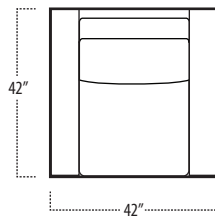

Top View Specifications | Scale: 1/4" = 1FT.

(Seat depth may vary depending on back pillow placement. All dimensions are approximate and subject to change.)

boulevard

■ Top View Specifications | Scale: 1/4" = 1FT.

boulevard

■ Top View Specifications | Scale: 1/4" = 1FT.

(Seat depth may vary depending on back pillow placement. All dimensions are approximate and subject to change.)

42 RAF 1 ARM CHAISE

42 7FT SOFA (2/1)

42 7FT SOFA (2/2)

42 LAF 1 ARM CHAISE

42 LAF 1 ARM LOVESEAT

42 CHAIR

42 RAF 1 ARM LOVESEAT

SMALL OTTOMAN

LARGE OTTOMAN

7FT RECT COCKTAIL TABLE