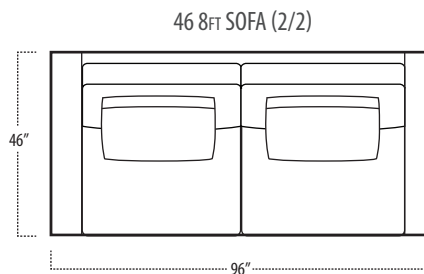

Scan the QR Code to access our product page online for additional options and features. This link will also allow you to view this spec sheet as a digital PDF file.

Side View Specification | Not to Scale [CUSTOM SIZING AVAILABLE]

Top View Specifications | Scale: 1/4" = 1FT.

(Seat depth may vary depending on back pillow placement. All dimensions are approximate and subject to change.)

boulevard

■ Top View Specifications | Scale: 1/4" = 1FT.

(Seat depth may vary depending on back pillow placement. All dimensions are approximate and subject to change.)

46 LAF 1 ARM CHAISE

46 7FT SOFA (2/1)

46 7FT SOFA (2/2)

46 RAF 1 ARM CHAISE

46 LAF 1 ARM LOVESEAT

boulevard

■ Top View Specifications | Scale: 1/4" = 1FT.

(Seat depth may vary depending on back pillow placement. All dimensions are approximate and subject to change.)

42 RAF 1 ARM CHAISE

42 7FT SOFA (2/1)