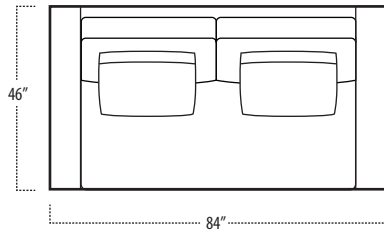

Top View Specifications | Scale: 1/4" = 1FT.

(Seat depth may vary depending on back pillow placement. All dimensions are approximate and subject to change.)

boulevard

■ Top View Specifications | Scale: 1/4" = 1FT.

(Seat depth may vary depending on back pillow placement. All dimensions are approximate and subject to change.)

46 LAF 1 ARM CHAISE

46 7FT SOFA (2/1)

46 7FT SOFA (2/2)

46 RAF 1 ARM CHAISE

46 LAF 1 ARM LOVESEAT

boulevard

■ Top View Specifications | Scale: 1/4" = 1FT.

(Seat depth may vary depending on back pillow placement. All dimensions are approximate and subject to change.)

42 RAF 1 ARM CHAISE

42 7FT SOFA (2/1)