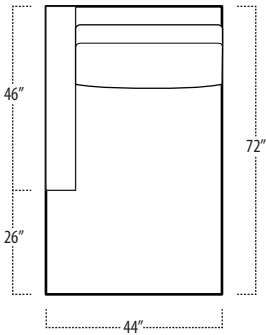

Top View Specifications | Scale: 1/4" = 1FT.

(Seat depth may vary depending on back pillow placement. All dimensions are approximate and subject to change.)

boulevard

■ Top View Specifications | Scale: 1/4" = 1FT.

(Seat depth may vary depending on back pillow placement. All dimensions are approximate and subject to change.)

46 LAF 1 ARM CHAISE

46 7FT SOFA (2/1)

46 7FT SOFA (2/2)

46 RAF 1 ARM CHAISE

46 LAF 1 ARM LOVESEAT

46 CHAIR

46 RAF 1 ARM LOVESEAT

42 10FT SOFA (2/1)

42 10FT SOFA (2/2)

42 9FT SOFA (2/1)

42 9FT SOFA (2/2)

42 8FT SOFA (2/1)

42 8FT SOFA (2/2)

boulevard

■ Top View Specifications | Scale: 1/4" = 1FT.

(Seat depth may vary depending on back pillow placement. All dimensions are approximate and subject to change.)

42 RAF 1 ARM CHAISE

42 7FT SOFA (2/1)