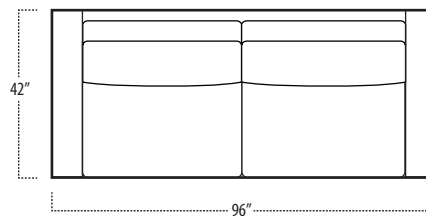

Top View Specifications | Scale: 1/4" = 1FT.

(Seat depth may vary depending on back pillow placement. All dimensions are approximate and subject to change.)

boulevard

■ Top View Specifications | Scale: 1/4" = 1FT.

(Seat depth may vary depending on back pillow placement. All dimensions are approximate and subject to change.)

46 LAF 1 ARM CHAISE

46 7FT SOFA (2/1)

46 7FT SOFA (2/2)

46 RAF 1 ARM CHAISE

46 LAF 1 ARM LOVESEAT

46 CHAIR

46 RAF 1 ARM LOVESEAT

42 10FT SOFA (2/1)

42 10FT SOFA (2/2)

42 9FT SOFA (2/1)

42 9FT SOFA (2/2)

42 8FT SOFA (2/1)

42 8FT SOFA (2/2)

boulevard

■ Top View Specifications | Scale: 1/4" = 1FT.

(Seat depth may vary depending on back pillow placement. All dimensions are approximate and subject to change.)

42 RAF 1 ARM CHAISE

42 7FT SOFA (2/1)