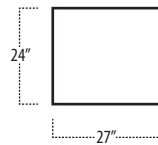

Top View Specifications | Scale: 1/4" = 1FT.

(Seat depth may vary depending on back pillow placement. All dimensions are approximate and subject to change.)

boulevard

■ Top View Specifications | Scale: 1/4" = 1FT.

boulevard

■ Top View Specifications | Scale: 1/4" = 1FT.

(Seat depth may vary depending on back pillow placement. All dimensions are approximate and subject to change.)

42 RAF 1 ARM CHAISE

42 7FT SOFA (2/1)

42 7FT SOFA (2/2)

42 LAF 1 ARM CHAISE

42 LAF 1 ARM LOVESEAT

42 CHAIR

42 RAF 1 ARM LOVESEAT

SMALL OTTOMAN

LARGE OTTOMAN

7FT RECT COCKTAIL TABLE