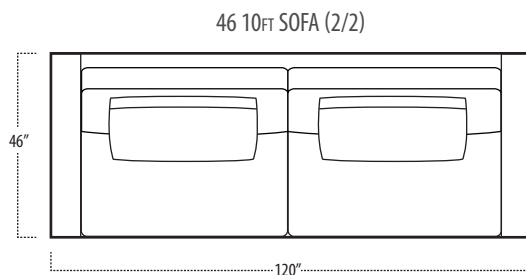

Scan the QR Code to access our product page online for additional options and features. This link will also allow you to view this spec sheet as a digital PDF file.

Side View Specification | Not to Scale [CUSTOM SIZING AVAILABLE]

Top View Specifications | Scale: 1/4" = 1FT.

(Seat depth may vary depending on back pillow placement. All dimensions are approximate and subject to change.)

boulevard

■ Top View Specifications | Scale: 1/4" = 1FT.

boulevard

■ Top View Specifications | Scale: 1/4" = 1FT.

(Seat depth may vary depending on back pillow placement. All dimensions are approximate and subject to change.)

42 RAF 1 ARM CHAISE

42 7FT SOFA (2/1)