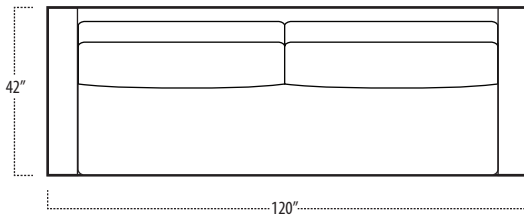

Top View Specifications | Scale: 1/4" = 1FT.

(Seat depth may vary depending on back pillow placement. All dimensions are approximate and subject to change.)

boulevard

■ Top View Specifications | Scale: 1/4" = 1FT.

(Seat depth may vary depending on back pillow placement. All dimensions are approximate and subject to change.)

46 LAF 1 ARM CHAISE

46 7FT SOFA (2/1)

46 7FT SOFA (2/2)

46 RAF 1 ARM CHAISE

46 LAF 1 ARM LOVESEAT

46 CHAIR

46 RAF 1 ARM LOVESEAT

42 10FT SOFA (2/1)

42 10FT SOFA (2/2)

42 9FT SOFA (2/1)

42 9FT SOFA (2/2)

42 8FT SOFA (2/1)

42 8FT SOFA (2/2)

boulevard

■ Top View Specifications | Scale: 1/4" = 1FT.

(Seat depth may vary depending on back pillow placement. All dimensions are approximate and subject to change.)

42 RAF 1 ARM CHAISE

42 7FT SOFA (2/1)