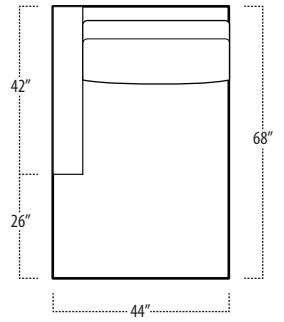

42 LAF 1 ARM CHAISE