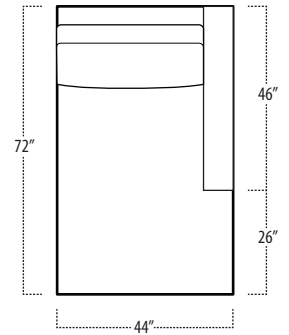

Top View Specifications | Scale: 1/4" = 1FT.

(Seat depth may vary depending on back pillow placement. All dimensions are approximate and subject to change.)

boulevard

■ Top View Specifications | Scale: 1/4" = 1FT.

(Seat depth may vary depending on back pillow placement. All dimensions are approximate and subject to change.)

46 LAF 1 ARM CHAISE

46 7FT SOFA (2/1)

46 7FT SOFA (2/2)

46 RAF 1 ARM CHAISE

46 LAF 1 ARM LOVESEAT

46 CHAIR

46 RAF 1 ARM LOVESEAT

42 10FT SOFA (2/1)

42 10FT SOFA (2/2)

42 9FT SOFA (2/1)

42 9FT SOFA (2/2)

42 8FT SOFA (2/1)

42 8FT SOFA (2/2)

boulevard

■ Top View Specifications | Scale: 1/4" = 1FT.

(Seat depth may vary depending on back pillow placement. All dimensions are approximate and subject to change.)

42 RAF 1 ARM CHAISE

42 7FT SOFA (2/1)