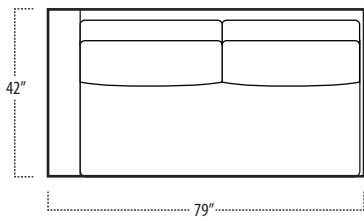

42 LAF 1 ARM LOVESEAT