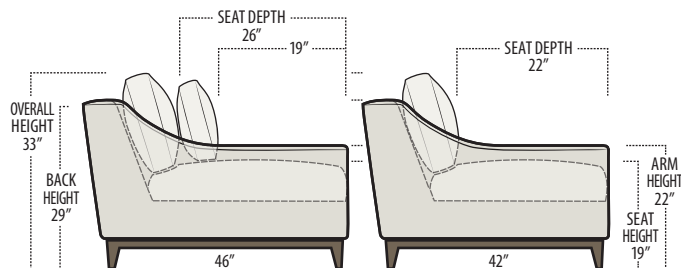

Top View Specifications | Scale: 1/4" = 1FT.

(Seat depth may vary depending on back pillow placement. All dimensions are approximate and subject to change.)

boulevard

■ Top View Specifications | Scale: 1/4" = 1FT.

(Seat depth may vary depending on back pillow placement. All dimensions are approximate and subject to change.)

46 LAF 1 ARM CHAISE

46 7FT SOFA (2/1)

46 7FT SOFA (2/2)

46 RAF 1 ARM CHAISE

46 LAF 1 ARM LOVESEAT

boulevard

■ Top View Specifications | Scale: 1/4" = 1FT.

(Seat depth may vary depending on back pillow placement. All dimensions are approximate and subject to change.)

42 RAF 1 ARM CHAISE

42 7FT SOFA (2/1)

42 7FT SOFA (2/2)

42 LAF 1 ARM CHAISE

42 LAF 1 ARM LOVESEAT

42 CHAIR

42 RAF 1 ARM LOVESEAT

SMALL OTTOMAN

LARGE OTTOMAN

7FT RECT COCKTAIL TABLE