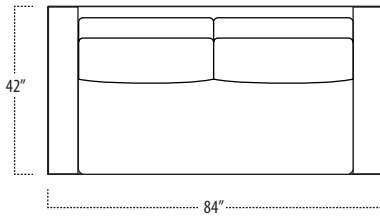

Top View Specifications | Scale: 1/4" = 1FT.

(Seat depth may vary depending on back pillow placement. All dimensions are approximate and subject to change.)

boulevard

■ Top View Specifications | Scale: 1/4" = 1FT.

46 CHAIR

46 RAF 1 ARM LOVESEAT

42 10FT SOFA (2/1)

42 10FT SOFA (2/2)

42 9FT SOFA (2/1)

42 9FT SOFA (2/2)

42 8FT SOFA (2/1)

42 8FT SOFA (2/2)

boulevard

■ Top View Specifications | Scale: 1/4" = 1FT.

(Seat depth may vary depending on back pillow placement. All dimensions are approximate and subject to change.)

42 RAF 1 ARM CHAISE

42 7FT SOFA (2/1)