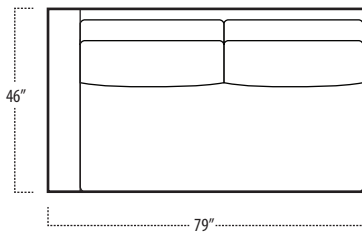

Top View Specifications | Scale: 1/4" = 1FT.

(Seat depth may vary depending on back pillow placement. All dimensions are approximate and subject to change.)

boulevard

■ Top View Specifications | Scale: 1/4" = 1FT.

(Seat depth may vary depending on back pillow placement. All dimensions are approximate and subject to change.)

46 LAF 1 ARM CHAISE

46 7FT SOFA (2/1)

46 7FT SOFA (2/2)

46 RAF 1 ARM CHAISE

46 LAF 1 ARM LOVESEAT

46 CHAIR

46 RAF 1 ARM LOVESEAT

42 10FT SOFA (2/1)

42 10FT SOFA (2/2)

42 9FT SOFA (2/1)

42 9FT SOFA (2/2)

42 8FT SOFA (2/1)

42 8FT SOFA (2/2)

boulevard

■ Top View Specifications | Scale: 1/4" = 1FT.

(Seat depth may vary depending on back pillow placement. All dimensions are approximate and subject to change.)

42 RAF 1 ARM CHAISE

42 7FT SOFA (2/1)