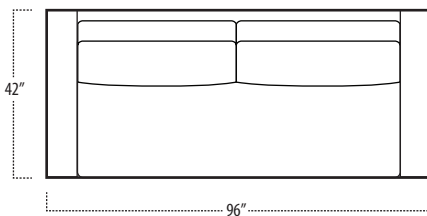

Top View Specifications | Scale: 1/4" = 1FT.

(Seat depth may vary depending on back pillow placement. All dimensions are approximate and subject to change.)

boulevard

■ Top View Specifications | Scale: 1/4" = 1FT.

(Seat depth may vary depending on back pillow placement. All dimensions are approximate and subject to change.)

46 LAF 1 ARM CHAISE

46 7FT SOFA (2/1)

46 7FT SOFA (2/2)

46 RAF 1 ARM CHAISE

46 LAF 1 ARM LOVESEAT

46 CHAIR

46 RAF 1 ARM LOVESEAT

42 10FT SOFA (2/1)

42 10FT SOFA (2/2)

42 9FT SOFA (2/1)

42 9FT SOFA (2/2)

42 8FT SOFA (2/1)

42 8FT SOFA (2/2)

boulevard

■ Top View Specifications | Scale: 1/4" = 1FT.

(Seat depth may vary depending on back pillow placement. All dimensions are approximate and subject to change.)

42 RAF 1 ARM CHAISE

42 7FT SOFA (2/1)