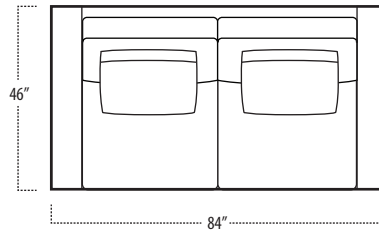

Top View Specifications | Scale: 1/4" = 1FT.

(Seat depth may vary depending on back pillow placement. All dimensions are approximate and subject to change.)

boulevard

■ Top View Specifications | Scale: 1/4" = 1FT.

(Seat depth may vary depending on back pillow placement. All dimensions are approximate and subject to change.)

46 LAF 1 ARM CHAISE

46 7FT SOFA (2/1)

46 7FT SOFA (2/2)

46 RAF 1 ARM CHAISE

46 LAF 1 ARM LOVESEAT

46 CHAIR

46 RAF 1 ARM LOVESEAT

42 10FT SOFA (2/1)

42 10FT SOFA (2/2)

42 9FT SOFA (2/1)

42 9FT SOFA (2/2)

42 8FT SOFA (2/1)

42 8FT SOFA (2/2)

boulevard

■ Top View Specifications | Scale: 1/4" = 1FT.

(Seat depth may vary depending on back pillow placement. All dimensions are approximate and subject to change.)

42 RAF 1 ARM CHAISE

42 7FT SOFA (2/1)