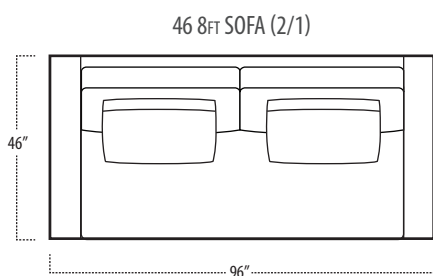

Scan the QR Code to access our product page online for additional options and features. This link will also allow you to view this spec sheet as a digital PDF file.

Side View Specification | Not to Scale [CUSTOM SIZING AVAILABLE]

Top View Specifications | Scale: 1/4" = 1FT.

(Seat depth may vary depending on back pillow placement. All dimensions are approximate and subject to change.)

boulevard

■ Top View Specifications | Scale: 1/4" = 1FT.

boulevard

■ Top View Specifications | Scale: 1/4" = 1FT.

(Seat depth may vary depending on back pillow placement. All dimensions are approximate and subject to change.)

42 RAF 1 ARM CHAISE

42 7FT SOFA (2/1)