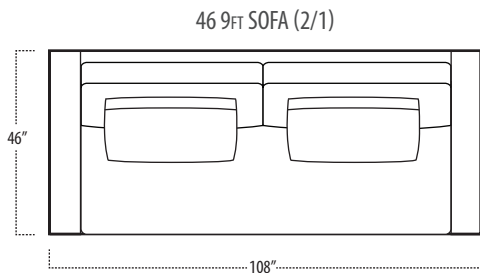

Scan the QR Code to access our product page online for additional options and features. This link will also allow you to view this spec sheet as a digital PDF file.

Side View Specification | Not to Scale [CUSTOM SIZING AVAILABLE]

Top View Specifications | Scale: 1/4" = 1FT.

(Seat depth may vary depending on back pillow placement. All dimensions are approximate and subject to change.)

boulevard

■ Top View Specifications | Scale: 1/4" = 1FT.

(Seat depth may vary depending on back pillow placement. All dimensions are approximate and subject to change.)

46 LAF 1 ARM CHAISE

46 7FT SOFA (2/1)

46 7FT SOFA (2/2)

46 RAF 1 ARM CHAISE

46 LAF 1 ARM LOVESEAT

boulevard

■ Top View Specifications | Scale: 1/4" = 1FT.

(Seat depth may vary depending on back pillow placement. All dimensions are approximate and subject to change.)

42 RAF 1 ARM CHAISE

42 7FT SOFA (2/1)