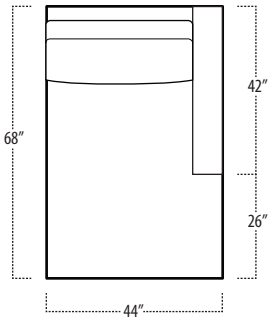

Top View Specifications | Scale: 1/4" = 1FT.

(Seat depth may vary depending on back pillow placement. All dimensions are approximate and subject to change.)

boulevard

■ Top View Specifications | Scale: 1/4" = 1FT.

(Seat depth may vary depending on back pillow placement. All dimensions are approximate and subject to change.)

46 LAF 1 ARM CHAISE

46 7FT SOFA (2/1)

46 7FT SOFA (2/2)

46 RAF 1 ARM CHAISE

46 LAF 1 ARM LOVESEAT

46 CHAIR

46 RAF 1 ARM LOVESEAT

42 10FT SOFA (2/1)

42 10FT SOFA (2/2)

42 9FT SOFA (2/1)

42 9FT SOFA (2/2)

42 8FT SOFA (2/1)

42 8FT SOFA (2/2)

boulevard

■ Top View Specifications | Scale: 1/4" = 1FT.

(Seat depth may vary depending on back pillow placement. All dimensions are approximate and subject to change.)

42 RAF 1 ARM CHAISE

42 7FT SOFA (2/1)