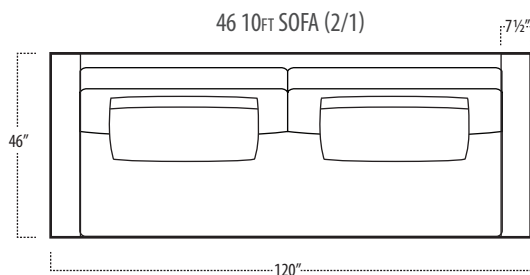

Scan the QR Code to access our product page online for additional options and features. This link will also allow you to view this spec sheet as a digital PDF file.

Side View Specification | Not to Scale [CUSTOM SIZING AVAILABLE]

Top View Specifications | Scale: 1/4" = 1FT.

(Seat depth may vary depending on back pillow placement. All dimensions are approximate and subject to change.)

boulevard

■ Top View Specifications | Scale: 1/4" = 1FT.

boulevard

■ Top View Specifications | Scale: 1/4" = 1FT.

(Seat depth may vary depending on back pillow placement. All dimensions are approximate and subject to change.)

42 RAF 1 ARM CHAISE

42 7FT SOFA (2/1)