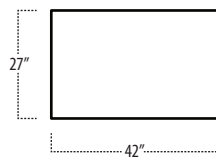

boulevard

■ Top View Specifications | Scale: 1/4" = 1FT.

(Seat depth may vary depending on back pillow placement. All dimensions are approximate and subject to change.)

42 RAF 1 ARM CHAISE

42 7FT SOFA (2/1)

42 7FT SOFA (2/2)

42 LAF 1 ARM CHAISE

42 LAF 1 ARM LOVESEAT

42 CHAIR

42 RAF 1 ARM LOVESEAT

SMALL OTTOMAN

LARGE OTTOMAN

7FT RECT COCKTAIL TABLE