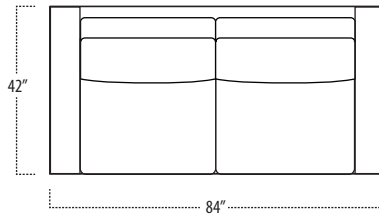

42 7FT SOFA (2/2)