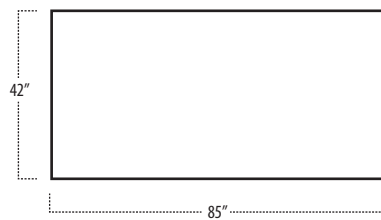

boulevard

■ Top View Specifications | Scale: 1/4" = 1FT.

(Seat depth may vary depending on back pillow placement. All dimensions are approximate and subject to change.)

42 RAF 1 ARM CHAISE

42 7FT SOFA (2/1)

42 7FT SOFA (2/2)

42 LAF 1 ARM CHAISE

42 LAF 1 ARM LOVESEAT

42 CHAIR

42 RAF 1 ARM LOVESEAT

SMALL OTTOMAN

LARGE OTTOMAN

7FT RECT COCKTAIL TABLE