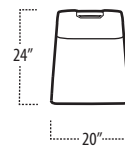

Scan the QR Code to access our product page online for additional options and features. This link will also allow you to view this spec sheet as a digital PDF file.

Side View Specification | Not to Scale [CUSTOM SIZING AVAILABLE]

Top View Specifications | Scale: 1/4" = 1FT. (All dimensions are approximate and subject to change.)

DINING ARM CHAIR

DINING SIDE CHAIR

ARM COUNTERSTOOL

SIDE COUNTERSTOOL

ARM BARSTOOL

SIDE BARSTOOL