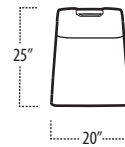

Scan the QR Code to access our product page online for additional options and features. This link will also allow you to view this spec sheet as a digital PDF file.

Side View Specification | Not to Scale [CUSTOM SIZING AVAILABLE]

Top View Specifications | Scale: 1/4" = 1FT. (All dimensions are approximate and subject to change.)

DINING ARM CHAIR

DINING SIDE CHAIR

ARM COUNTERSTOOL

SIDE COUNTERSTOOL

ARM BARSTOOL

SIDE BARSTOOL