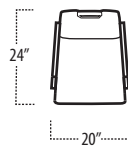

Scan the QR Code to access our product page online for additional options and features. This link will also allow you to view this spec sheet as a digital PDF file.

Side View Specification | Not to Scale [CUSTOM SIZING AVAILABLE]

Top View Specifications | Scale: 1/4" = 1FT. (All dimensions are approximate and subject to change.)

DINING ARM CHAIR

DINING SIDE CHAIR

ARM COUNTERSTOOL

SIDE COUNTERSTOOL

ARM BARSTOOL

SIDE BARSTOOL