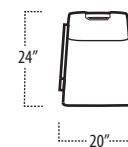

Scan the QR Code to access our product page online for additional options and features. This link will also allow you to view this spec sheet as a digital PDF file.

Side View Specification | Not to Scale [CUSTOM SIZING AVAILABLE]

Top View Specifications | Scale: 1/4" = 1FT. (All dimensions are approximate and subject to change.)

DINING ARM CHAIR

DINING SIDE CHAIR

ARM COUNTERSTOOL

SIDE COUNTERSTOOL

ARM BARSTOOL

SIDE BARSTOOL