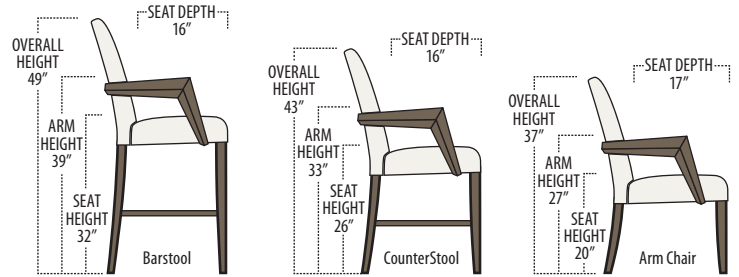

boomerang

Customize this style to suit your needs or personality. We have thousands of fabrics and leathers on hand to make your furniture piece unique to you. Custom sizing is also available on most of our furniture.

Scan the QR Code to access our product page online for additional options and features. This link will also allow you to view this spec sheet as a digital PDF file.

Side View Specification | Not to Scale [CUSTOM SIZING AVAILABLE]

Top View Specifications | Scale: 1/4" = 1FT. (All dimensions are approximate and subject to change.)

DINING ARM CHAIR

DINING SIDE CHAIR

ARM COUNTERSTOOL

SIDE COUNTERSTOOL

ARM BARSTOOL

SIDE BARSTOOL