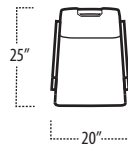

Scan the QR Code to access our product page online for additional options and features. This link will also allow you to view this spec sheet as a digital PDF file.

Side View Specification | Not to Scale [CUSTOM SIZING AVAILABLE]

Top View Specifications | Scale: 1/4" = 1FT. (All dimensions are approximate and subject to change.)

DINING ARM CHAIR

DINING SIDE CHAIR

ARM COUNTERSTOOL

SIDE COUNTERSTOOL

ARM BARSTOOL

SIDE BARSTOOL