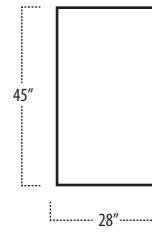

SECTIONAL TABLE