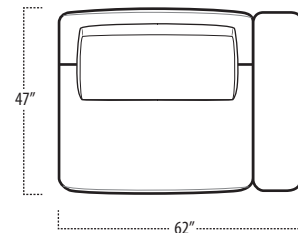

## Side View Specification | Not to Scale [ CUSTOM SIZING AVAILABLE ]

## Top View Specifications | Scale: 1/4" = 1FT.

(Seat depth may vary depending on back pillow placement. All dimensions are approximate and subject to change.)

LAF 1 ARM CHAIR

SOFA

RAF 1 ARM CHAIR

LAF 1 ARM SOFA

## ■ Top View Specifications | Scale: 1/4" = 1FT.

(Seat depth may vary depending on back pillow placement. All dimensions are approximate and subject to change.)

LSF BUMPER WITH ARMREST

CORNER WEDGE

RSF BUMPER WITH ARMREST