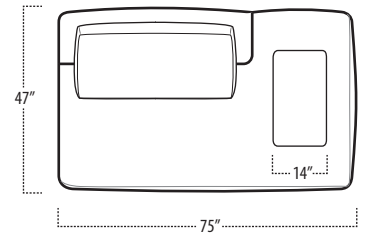

## ■ Top View Specifications | Scale: 1/4" = 1FT.

(Seat depth may vary depending on back pillow placement. All dimensions are approximate and subject to change.)

LSF BUMPER WITH ARMREST

CORNER WEDGE

RSF BUMPER WITH ARMREST

BUMPER OTTOMAN

SQUARE CORNER

SECTIONAL TABLE

ARM TRAY

RECTANGLE COCKTAIL TABLE

SQUARE COCKTAIL TABLE