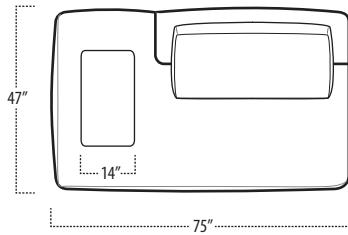

## Side View Specification | Not to Scale [ CUSTOM SIZING AVAILABLE ]

## Top View Specifications | Scale: 1/4" = 1FT.

(Seat depth may vary depending on back pillow placement. All dimensions are approximate and subject to change.)

LAF 1 ARM CHAIR

SOFA

RAF 1 ARM CHAIR

LAF 1 ARM SOFA

## ■ Top View Specifications | Scale: 1/4" = 1FT.

(Seat depth may vary depending on back pillow placement. All dimensions are approximate and subject to change.)

LSF BUMPER WITH ARMREST

CORNER WEDGE

RSF BUMPER WITH ARMREST