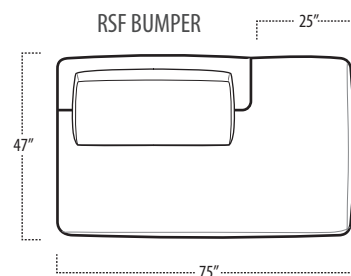

## Side View Specification | Not to Scale [ CUSTOM SIZING AVAILABLE ]

## Top View Specifications | Scale: 1/4" = 1FT.

(Seat depth may vary depending on back pillow placement. All dimensions are approximate and subject to change.)

LAF 1 ARM CHAIR

SOFA

RAF 1 ARM CHAIR

LAF 1 ARM SOFA

CHAIR

RAF 1 ARM SOFA

LSF BUMPER

ARMLESS CHAIR

RSF BUMPER

## ■ Top View Specifications | Scale: 1/4" = 1FT.

(Seat depth may vary depending on back pillow placement. All dimensions are approximate and subject to change.)

LSF BUMPER WITH ARMREST

CORNER WEDGE

RSF BUMPER WITH ARMREST