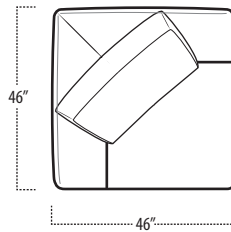

## Side View Specification | Not to Scale [ CUSTOM SIZING AVAILABLE ]

## Top View Specifications | Scale: 1/4" = 1FT.

(Seat depth may vary depending on back pillow placement. All dimensions are approximate and subject to change.)

LAF 1 ARM CHAIR

SOFA

RAF 1 ARM CHAIR

LAF 1 ARM SOFA

## ■ Top View Specifications | Scale: 1/4" = 1FT.

(Seat depth may vary depending on back pillow placement. All dimensions are approximate and subject to change.)

LSF BUMPER WITH ARMREST

CORNER WEDGE

RSF BUMPER WITH ARMREST

BUMPER OTTOMAN

SQUARE CORNER

SECTIONAL TABLE

ARM TRAY

RECTANGLE COCKTAIL TABLE

SQUARE COCKTAIL TABLE