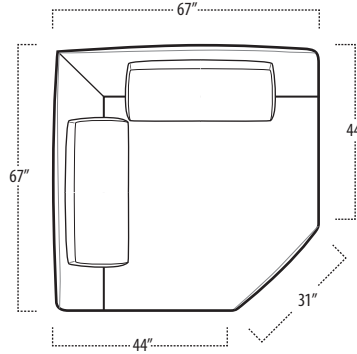

## Side View Specification | Not to Scale [ CUSTOM SIZING AVAILABLE ]

## Top View Specifications | Scale: 1/4" = 1FT.

(Seat depth may vary depending on back pillow placement. All dimensions are approximate and subject to change.)

LAF 1 ARM CHAIR

SOFA

RAF 1 ARM CHAIR

LAF 1 ARM SOFA

## ■ Top View Specifications | Scale: 1/4" = 1FT.

(Seat depth may vary depending on back pillow placement. All dimensions are approximate and subject to change.)

LSF BUMPER WITH ARMREST

CORNER WEDGE

RSF BUMPER WITH ARMREST