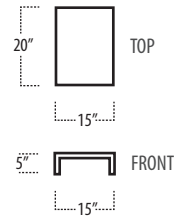

## Side View Specification | Not to Scale [ CUSTOM SIZING AVAILABLE ]

## ■ Top View Specifications | Scale: 1/4" = 1FT.

(Seat depth may vary depending on back pillow placement. All dimensions are approximate and subject to change.)

LSF BUMPER WITH ARMREST

CORNER WEDGE

RSF BUMPER WITH ARMREST

BUMPER OTTOMAN

SQUARE CORNER

SECTIONAL TABLE

ARM TRAY

RECTANGLE COCKTAIL TABLE

SQUARE COCKTAIL TABLE