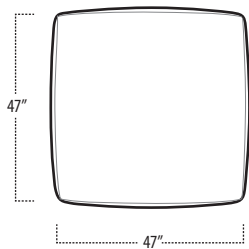

## Side View Specification | Not to Scale [ CUSTOM SIZING AVAILABLE ]

## Top View Specifications | Scale: 1/4" = 1FT.

(Seat depth may vary depending on back pillow placement. All dimensions are approximate and subject to change.)

LAF 1 ARM CHAIR

SOFA

RAF 1 ARM CHAIR

LAF 1 ARM SOFA

## ■ Top View Specifications | Scale: 1/4" = 1FT.

(Seat depth may vary depending on back pillow placement. All dimensions are approximate and subject to change.)

LSF BUMPER WITH ARMREST

CORNER WEDGE

RSF BUMPER WITH ARMREST

BUMPER OTTOMAN

SQUARE CORNER

SECTIONAL TABLE

ARM TRAY

RECTANGLE COCKTAIL TABLE

SQUARE COCKTAIL TABLE