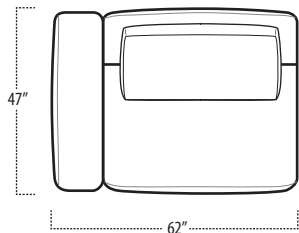

## Side View Specification | Not to Scale [ CUSTOM SIZING AVAILABLE ]

## Top View Specifications | Scale: 1/4" = 1FT.

(Seat depth may vary depending on back pillow placement. All dimensions are approximate and subject to change.)

LAF 1 ARM CHAIR

SOFA

RAF 1 ARM CHAIR

LAF 1 ARM SOFA

## ■ Top View Specifications | Scale: 1/4" = 1FT.

(Seat depth may vary depending on back pillow placement. All dimensions are approximate and subject to change.)

LSF BUMPER WITH ARMREST

CORNER WEDGE

RSF BUMPER WITH ARMREST