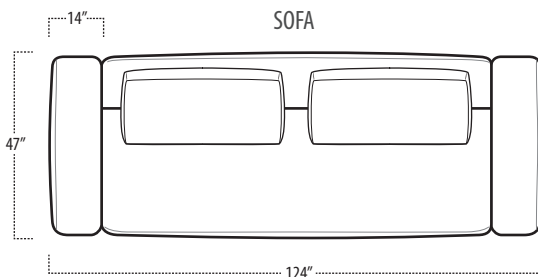

## Side View Specification | Not to Scale [ CUSTOM SIZING AVAILABLE ]

## Top View Specifications | Scale: 1/4" = 1FT.

(Seat depth may vary depending on back pillow placement. All dimensions are approximate and subject to change.)

LAF 1 ARM CHAIR

SOFA

RAF 1 ARM CHAIR

LAF 1 ARM SOFA

## ■ Top View Specifications | Scale: 1/4" = 1FT.

(Seat depth may vary depending on back pillow placement. All dimensions are approximate and subject to change.)

LSF BUMPER WITH ARMREST

CORNER WEDGE

RSF BUMPER WITH ARMREST