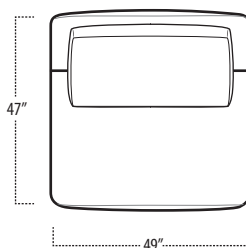

## Side View Specification | Not to Scale [ CUSTOM SIZING AVAILABLE ]

## Top View Specifications | Scale: 1/4" = 1FT.

(Seat depth may vary depending on back pillow placement. All dimensions are approximate and subject to change.)

LAF 1 ARM CHAIR

SOFA

RAF 1 ARM CHAIR

LAF 1 ARM SOFA

CHAIR

RAF 1 ARM SOFA

LSF BUMPER

ARMLESS CHAIR

RSF BUMPER

## ■ Top View Specifications | Scale: 1/4" = 1FT.

(Seat depth may vary depending on back pillow placement. All dimensions are approximate and subject to change.)

LSF BUMPER WITH ARMREST

CORNER WEDGE

RSF BUMPER WITH ARMREST