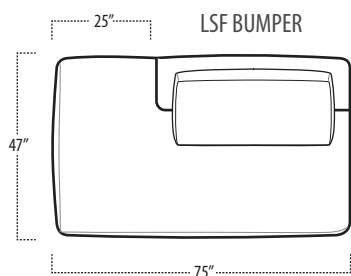

## Side View Specification | Not to Scale [ CUSTOM SIZING AVAILABLE ]

## Top View Specifications | Scale: 1/4" = 1FT.

(Seat depth may vary depending on back pillow placement. All dimensions are approximate and subject to change.)

LAF 1 ARM CHAIR

SOFA

RAF 1 ARM CHAIR

LAF 1 ARM SOFA

CHAIR

RAF 1 ARM SOFA

LSF BUMPER

ARMLESS CHAIR

RSF BUMPER

## ■ Top View Specifications | Scale: 1/4" = 1FT.

(Seat depth may vary depending on back pillow placement. All dimensions are approximate and subject to change.)

LSF BUMPER WITH ARMREST

CORNER WEDGE

RSF BUMPER WITH ARMREST