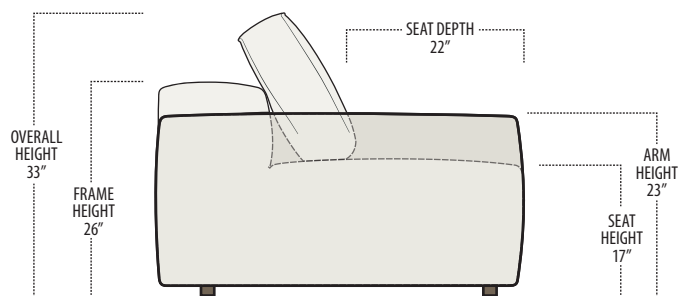

## Side View Specification | Not to Scale [ CUSTOM SIZING AVAILABLE ]

## Top View Specifications | Scale: 1/4" = 1FT.

(Seat depth may vary depending on back pillow placement. All dimensions are approximate and subject to change.)

LAF 1 ARM CHAIR

SOFA

RAF 1 ARM CHAIR

LAF 1 ARM SOFA

## ■ Top View Specifications | Scale: 1/4" = 1FT.

(Seat depth may vary depending on back pillow placement. All dimensions are approximate and subject to change.)

LSF BUMPER WITH ARMREST

CORNER WEDGE

RSF BUMPER WITH ARMREST