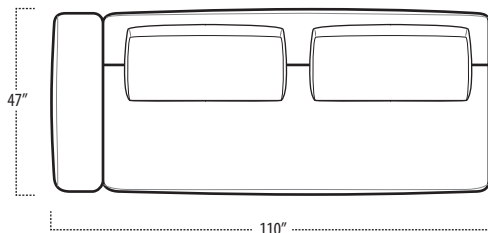

## Side View Specification | Not to Scale [ CUSTOM SIZING AVAILABLE ]

## Top View Specifications | Scale: 1/4" = 1FT.

(Seat depth may vary depending on back pillow placement. All dimensions are approximate and subject to change.)

LAF 1 ARM CHAIR

SOFA

RAF 1 ARM CHAIR

LAF 1 ARM SOFA