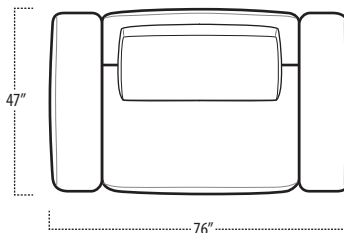

big sur

Customize this style to suit your needs or personality. We have thousands of fabrics and leathers on hand to make your furniture piece unique to you. Custom sizing is also available on most of our furniture.

Scan the QR Code to access our product page online for additional options and features. This link will also allow you to view this spec sheet as a digital PDF file.

Side View Specification | Not to Scale [CUSTOM SIZING AVAILABLE]

Top View Specifications | Scale: 1/4" = 1FT.

(Seat depth may vary depending on back pillow placement. All dimensions are approximate and subject to change.)

CHAIR