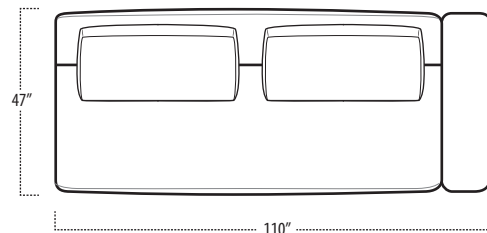

RAF 1 ARM SOFA

RSF BUMPER