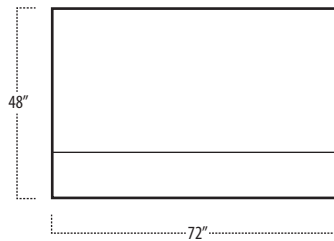

## ■ Top View Specifications | Scale: 1/4" = 1FT.

(Seat depth may vary depending on back pillow placement. All dimensions are approximate and subject to change.)

LSF BUMPER WITH ARMREST

CORNER WEDGE

RSF BUMPER WITH ARMREST

BUMPER OTTOMAN

SQUARE CORNER

SECTIONAL TABLE

ARM TRAY

RECTANGLE COCKTAIL TABLE

SQUARE COCKTAIL TABLE