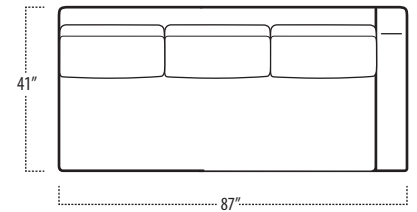

## Top View Specifications | Scale: 1/4" = 1FT.

(Seat depth may vary depending on back pillow placement. All dimensions are approximate and subject to change.)

■ Top View Specifications | Scale: 1/4" = 1FT.

(Seat depth may vary depending on back pillow placement. All dimensions are approximate and subject to change.)

LAF 1 ARM SOFA (3/3)

ARMLESS SOFA (3/3)

RAF 1 ARM SOFA (3/3)

LAF 1 ARM SOFA (2/2)

ARMLESS SOFA (2/2)

RAF 1 ARM SOFA (2/2)

LAF 1 ARM SOFA (3/1)

ARMLESS SOFA (3/1)

RAF 1 ARM SOFA (3/1)

LAF 1 ARM STUDIO SOFA (2/2)

ARMLESS STUDIO SOFA (2/2)

RAF 1 ARM STUDIO SOFA (2/2)

LAF 1 ARM STUDIO SOFA (2/1)