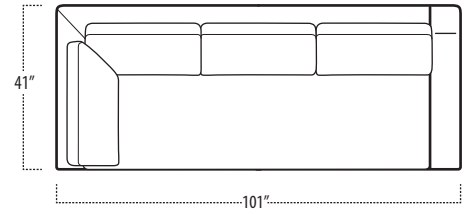

## ■ Top View Specifications | Scale: 1/4" = 1FT.

(Seat depth may vary depending on back pillow placement. All dimensions are approximate and subject to change.)

LAF 1 ARM LOVESEAT (2/1)

ARMLESS LOVESEAT (2/1)

RAF 1 ARM LOVESEAT (2/1)

LAF SOFA WITH RETURN (4/3)

CHAIR / 360° SWIVEL CHAIR

RAF SOFA WITH RETURN (4/3)

LAF SOFA WITH RETURN (4/1)

OTTOMAN

RAF SOFA WITH RETURN (4/1)

LAF 1 ARM CHAIR