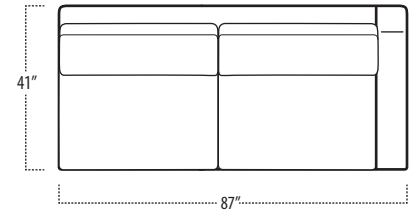

RAF 1 ARM SOFA (2/2)