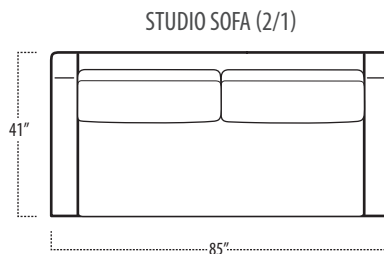

## Side View Specification | Not to Scale [ CUSTOM SIZING AVAILABLE ]

## Top View Specifications | Scale: 1/4" = 1FT.

(Seat depth may vary depending on back pillow placement. All dimensions are approximate and subject to change.)

■ Top View Specifications | Scale: 1/4" = 1FT.

## ■ Top View Specifications | Scale: 1/4" = 1FT.

(Seat depth may vary depending on back pillow placement. All dimensions are approximate and subject to change.)

LAF 1 ARM LOVESEAT (2/1)

ARMLESS LOVESEAT (2/1)