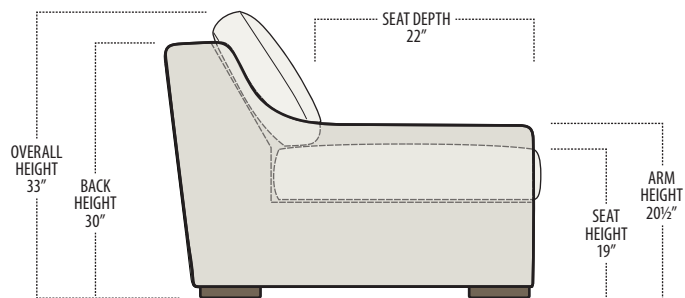

## Side View Specification | Not to Scale [ CUSTOM SIZING AVAILABLE ]

## Top View Specifications | Scale: 1/4" = 1FT.

(Seat depth may vary depending on back pillow placement. All dimensions are approximate and subject to change.)

■ Top View Specifications | Scale: 1/4" = 1FT.

(Seat depth may vary depending on back pillow placement. All dimensions are approximate and subject to change.)

LAF 1 ARM SOFA (3/3)

ARMLESS SOFA (3/3)

RAF 1 ARM SOFA (3/3)

LAF 1 ARM SOFA (2/2)

ARMLESS SOFA (2/2)

## ■ Top View Specifications | Scale: 1/4" = 1FT.

(Seat depth may vary depending on back pillow placement. All dimensions are approximate and subject to change.)

LAF 1 ARM LOVESEAT (2/1)

ARMLESS LOVESEAT (2/1)