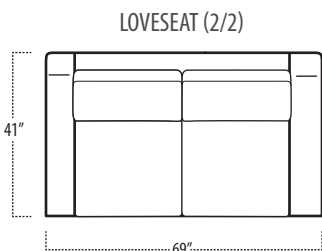

## Side View Specification | Not to Scale [ CUSTOM SIZING AVAILABLE ]

## Top View Specifications | Scale: 1/4" = 1FT.

(Seat depth may vary depending on back pillow placement. All dimensions are approximate and subject to change.)

■ Top View Specifications | Scale: 1/4" = 1FT.

## ■ Top View Specifications | Scale: 1/4" = 1FT.

(Seat depth may vary depending on back pillow placement. All dimensions are approximate and subject to change.)

LAF 1 ARM LOVESEAT (2/1)

ARMLESS LOVESEAT (2/1)