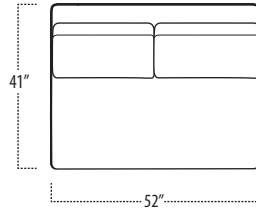

## Top View Specifications | Scale: 1/4" = 1FT.

(Seat depth may vary depending on back pillow placement. All dimensions are approximate and subject to change.)

■ Top View Specifications | Scale: 1/4" = 1FT.

## ■ Top View Specifications | Scale: 1/4" = 1FT.

(Seat depth may vary depending on back pillow placement. All dimensions are approximate and subject to change.)

LAF 1 ARM LOVESEAT (2/1)

ARMLESS LOVESEAT (2/1)