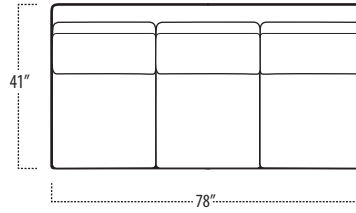

## Side View Specification | Not to Scale [ CUSTOM SIZING AVAILABLE ]

## Top View Specifications | Scale: 1/4" = 1FT.

(Seat depth may vary depending on back pillow placement. All dimensions are approximate and subject to change.)

■ Top View Specifications | Scale: 1/4" = 1FT.

(Seat depth may vary depending on back pillow placement. All dimensions are approximate and subject to change.)

LAF 1 ARM SOFA (3/3)

ARMLESS SOFA (3/3)

RAF 1 ARM SOFA (3/3)

LAF 1 ARM SOFA (2/2)

ARMLESS SOFA (2/2)