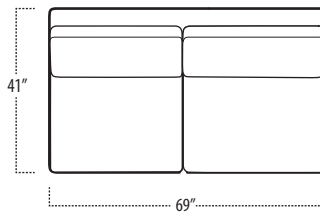

## Top View Specifications | Scale: 1/4" = 1FT.

(Seat depth may vary depending on back pillow placement. All dimensions are approximate and subject to change.)

■ Top View Specifications | Scale: 1/4" = 1FT.

(Seat depth may vary depending on back pillow placement. All dimensions are approximate and subject to change.)

LAF 1 ARM SOFA (3/3)

ARMLESS SOFA (3/3)

RAF 1 ARM SOFA (3/3)

LAF 1 ARM SOFA (2/2)

ARMLESS SOFA (2/2)

RAF 1 ARM SOFA (2/2)

LAF 1 ARM SOFA (3/1)

ARMLESS SOFA (3/1)

RAF 1 ARM SOFA (3/1)

LAF 1 ARM STUDIO SOFA (2/2)

ARMLESS STUDIO SOFA (2/2)

RAF 1 ARM STUDIO SOFA (2/2)

LAF 1 ARM STUDIO SOFA (2/1)

## ■ Top View Specifications | Scale: 1/4" = 1FT.

(Seat depth may vary depending on back pillow placement. All dimensions are approximate and subject to change.)

LAF 1 ARM LOVESEAT (2/1)

ARMLESS LOVESEAT (2/1)