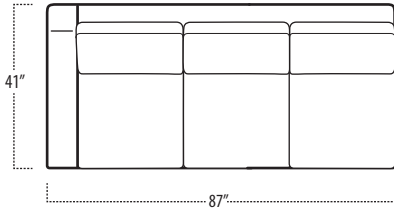

## Side View Specification | Not to Scale [ CUSTOM SIZING AVAILABLE ]

## Top View Specifications | Scale: 1/4" = 1FT.

(Seat depth may vary depending on back pillow placement. All dimensions are approximate and subject to change.)

■ Top View Specifications | Scale: 1/4" = 1FT.

(Seat depth may vary depending on back pillow placement. All dimensions are approximate and subject to change.)

LAF 1 ARM SOFA (3/3)

ARMLESS SOFA (3/3)

RAF 1 ARM SOFA (3/3)

LAF 1 ARM SOFA (2/2)

ARMLESS SOFA (2/2)