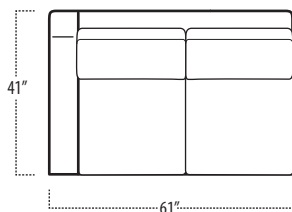

LAF 1 ARM LOVESEAT (2/2)