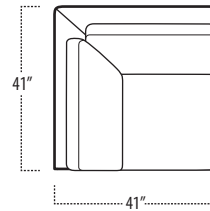

## ■ Top View Specifications | Scale: 1/4" = 1FT.

(Seat depth may vary depending on back pillow placement. All dimensions are approximate and subject to change.)

LAF 1 ARM LOVESEAT (2/1)

ARMLESS LOVESEAT (2/1)

ARMLESS CHAIR

RAF 1 ARM CHAIR

2 ARM CHAISE

ARM TRAY

SQUARE CORNER

CORNER CHAISE