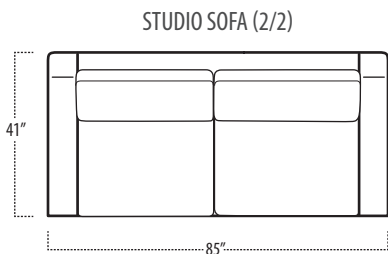

## Side View Specification | Not to Scale [ CUSTOM SIZING AVAILABLE ]

## Top View Specifications | Scale: 1/4" = 1FT.

(Seat depth may vary depending on back pillow placement. All dimensions are approximate and subject to change.)

■ Top View Specifications | Scale: 1/4" = 1FT.

## ■ Top View Specifications | Scale: 1/4" = 1FT.

(Seat depth may vary depending on back pillow placement. All dimensions are approximate and subject to change.)

LAF 1 ARM LOVESEAT (2/1)

ARMLESS LOVESEAT (2/1)