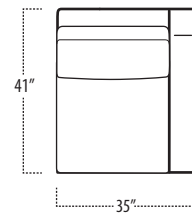

RAF 1 ARM CHAIR