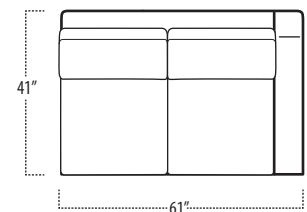

## Top View Specifications | Scale: 1/4" = 1FT.

(Seat depth may vary depending on back pillow placement. All dimensions are approximate and subject to change.)

■ Top View Specifications | Scale: 1/4" = 1FT.

(Seat depth may vary depending on back pillow placement. All dimensions are approximate and subject to change.)

LAF 1 ARM SOFA (3/3)

ARMLESS SOFA (3/3)

RAF 1 ARM SOFA (3/3)

LAF 1 ARM SOFA (2/2)

ARMLESS SOFA (2/2)

ARMLESS STUDIO SOFA (2/1)

RAF 1 ARM STUDIO SOFA (2/1)

LAF 1 ARM LOVESEAT (2/2)

ARMLESS LOVESEAT (2/2)

RAF 1 ARM LOVESEAT (2/2)

## ■ Top View Specifications | Scale: 1/4" = 1FT.

(Seat depth may vary depending on back pillow placement. All dimensions are approximate and subject to change.)

LAF 1 ARM LOVESEAT (2/1)

ARMLESS LOVESEAT (2/1)