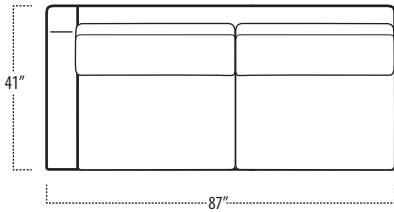

## Side View Specification | Not to Scale [ CUSTOM SIZING AVAILABLE ]

## Top View Specifications | Scale: 1/4" = 1FT.

(Seat depth may vary depending on back pillow placement. All dimensions are approximate and subject to change.)

■ Top View Specifications | Scale: 1/4" = 1FT.

(Seat depth may vary depending on back pillow placement. All dimensions are approximate and subject to change.)

LAF 1 ARM SOFA (3/3)

ARMLESS SOFA (3/3)

RAF 1 ARM SOFA (3/3)

LAF 1 ARM SOFA (2/2)

ARMLESS SOFA (2/2)

RAF 1 ARM SOFA (2/2)

LAF 1 ARM SOFA (3/1)

ARMLESS SOFA (3/1)

RAF 1 ARM SOFA (3/1)

LAF 1 ARM STUDIO SOFA (2/2)

ARMLESS STUDIO SOFA (2/2)

RAF 1 ARM STUDIO SOFA (2/2)

LAF 1 ARM STUDIO SOFA (2/1)