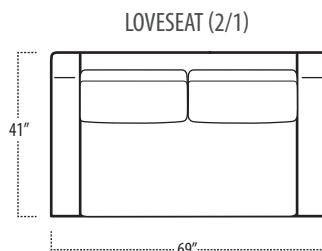

## Side View Specification | Not to Scale [ CUSTOM SIZING AVAILABLE ]

## Top View Specifications | Scale: 1/4" = 1FT.

(Seat depth may vary depending on back pillow placement. All dimensions are approximate and subject to change.)

■ Top View Specifications | Scale: 1/4" = 1FT.

## ■ Top View Specifications | Scale: 1/4" = 1FT.

(Seat depth may vary depending on back pillow placement. All dimensions are approximate and subject to change.)

LAF 1 ARM LOVESEAT (2/1)

ARMLESS LOVESEAT (2/1)