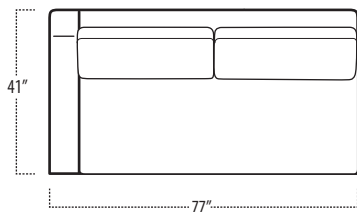

## Top View Specifications | Scale: 1/4" = 1FT.

(Seat depth may vary depending on back pillow placement. All dimensions are approximate and subject to change.)

■ Top View Specifications | Scale: 1/4" = 1FT.

(Seat depth may vary depending on back pillow placement. All dimensions are approximate and subject to change.)

LAF 1 ARM SOFA (3/3)

ARMLESS SOFA (3/3)

RAF 1 ARM SOFA (3/3)

LAF 1 ARM SOFA (2/2)

ARMLESS SOFA (2/2)

RAF 1 ARM SOFA (2/2)

LAF 1 ARM SOFA (3/1)

ARMLESS SOFA (3/1)

RAF 1 ARM SOFA (3/1)

LAF 1 ARM STUDIO SOFA (2/2)

ARMLESS STUDIO SOFA (2/2)

RAF 1 ARM STUDIO SOFA (2/2)

LAF 1 ARM STUDIO SOFA (2/1)