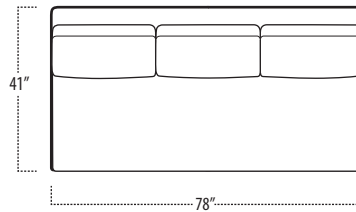

## Side View Specification | Not to Scale [ CUSTOM SIZING AVAILABLE ]

## Top View Specifications | Scale: 1/4" = 1FT.

(Seat depth may vary depending on back pillow placement. All dimensions are approximate and subject to change.)

■ Top View Specifications | Scale: 1/4" = 1FT.

(Seat depth may vary depending on back pillow placement. All dimensions are approximate and subject to change.)

LAF 1 ARM SOFA (3/3)

ARMLESS SOFA (3/3)

RAF 1 ARM SOFA (3/3)

LAF 1 ARM SOFA (2/2)

ARMLESS SOFA (2/2)

RAF 1 ARM SOFA (2/2)

LAF 1 ARM SOFA (3/1)

ARMLESS SOFA (3/1)

RAF 1 ARM SOFA (3/1)

LAF 1 ARM STUDIO SOFA (2/2)

ARMLESS STUDIO SOFA (2/2)

RAF 1 ARM STUDIO SOFA (2/2)

LAF 1 ARM STUDIO SOFA (2/1)