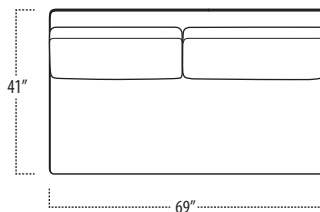

ARMLESS STUDIO SOFA (2/1)