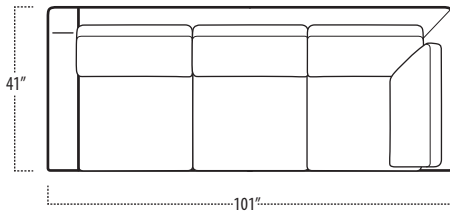

LAF SOFA WITH RETURN (4/3)