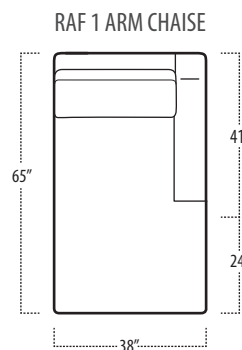

## Side View Specification | Not to Scale [ CUSTOM SIZING AVAILABLE ]

## Top View Specifications | Scale: 1/4" = 1FT.

(Seat depth may vary depending on back pillow placement. All dimensions are approximate and subject to change.)

■ Top View Specifications | Scale: 1/4" = 1FT.

## ■ Top View Specifications | Scale: 1/4" = 1FT.

(Seat depth may vary depending on back pillow placement. All dimensions are approximate and subject to change.)

LAF 1 ARM LOVESEAT (2/1)

ARMLESS LOVESEAT (2/1)