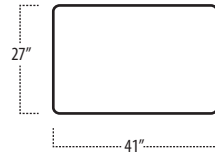

## ■ Top View Specifications | Scale: 1/4" = 1FT.

(Seat depth may vary depending on back pillow placement. All dimensions are approximate and subject to change.)

LAF 1 ARM LOVESEAT (2/1)

ARMLESS LOVESEAT (2/1)

RAF 1 ARM LOVESEAT (2/1)

LAF SOFA WITH RETURN (4/3)

CHAIR / 360° SWIVEL CHAIR

RAF SOFA WITH RETURN (4/3)

LAF SOFA WITH RETURN (4/1)

OTTOMAN

RAF SOFA WITH RETURN (4/1)

LAF 1 ARM CHAIR