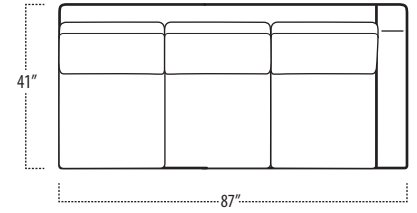

## Side View Specification | Not to Scale [ CUSTOM SIZING AVAILABLE ]

## Top View Specifications | Scale: 1/4" = 1FT.

(Seat depth may vary depending on back pillow placement. All dimensions are approximate and subject to change.)

■ Top View Specifications | Scale: 1/4" = 1FT.

(Seat depth may vary depending on back pillow placement. All dimensions are approximate and subject to change.)

LAF 1 ARM SOFA (3/3)

ARMLESS SOFA (3/3)

RAF 1 ARM SOFA (3/3)

LAF 1 ARM SOFA (2/2)

ARMLESS SOFA (2/2)

RAF 1 ARM SOFA (2/2)

LAF 1 ARM SOFA (3/1)

ARMLESS SOFA (3/1)

RAF 1 ARM SOFA (3/1)

LAF 1 ARM STUDIO SOFA (2/2)

ARMLESS STUDIO SOFA (2/2)

RAF 1 ARM STUDIO SOFA (2/2)

LAF 1 ARM STUDIO SOFA (2/1)