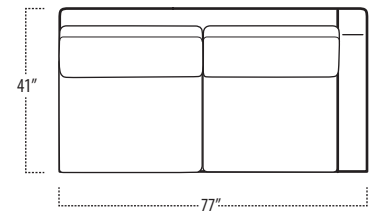

## Top View Specifications | Scale: 1/4" = 1FT.

(Seat depth may vary depending on back pillow placement. All dimensions are approximate and subject to change.)

■ Top View Specifications | Scale: 1/4" = 1FT.

(Seat depth may vary depending on back pillow placement. All dimensions are approximate and subject to change.)

LAF 1 ARM SOFA (3/3)

ARMLESS SOFA (3/3)

RAF 1 ARM SOFA (3/3)

LAF 1 ARM SOFA (2/2)

ARMLESS SOFA (2/2)

RAF 1 ARM SOFA (2/2)

LAF 1 ARM SOFA (3/1)

ARMLESS SOFA (3/1)

RAF 1 ARM SOFA (3/1)

LAF 1 ARM STUDIO SOFA (2/2)

ARMLESS STUDIO SOFA (2/2)

RAF 1 ARM STUDIO SOFA (2/2)

LAF 1 ARM STUDIO SOFA (2/1)