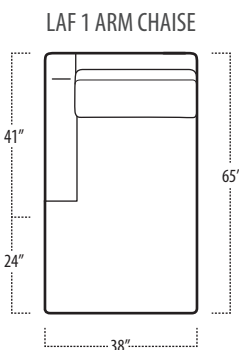

## Side View Specification | Not to Scale [ CUSTOM SIZING AVAILABLE ]

## Top View Specifications | Scale: 1/4" = 1FT.

(Seat depth may vary depending on back pillow placement. All dimensions are approximate and subject to change.)

■ Top View Specifications | Scale: 1/4" = 1FT.

## ■ Top View Specifications | Scale: 1/4" = 1FT.

(Seat depth may vary depending on back pillow placement. All dimensions are approximate and subject to change.)

LAF 1 ARM LOVESEAT (2/1)

ARMLESS LOVESEAT (2/1)