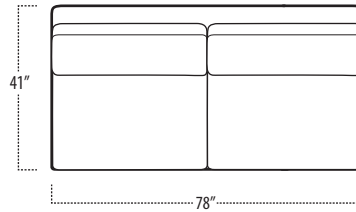

## Side View Specification | Not to Scale [ CUSTOM SIZING AVAILABLE ]

## Top View Specifications | Scale: 1/4" = 1FT.

(Seat depth may vary depending on back pillow placement. All dimensions are approximate and subject to change.)

■ Top View Specifications | Scale: 1/4" = 1FT.

(Seat depth may vary depending on back pillow placement. All dimensions are approximate and subject to change.)

LAF 1 ARM SOFA (3/3)

ARMLESS SOFA (3/3)

RAF 1 ARM SOFA (3/3)

LAF 1 ARM SOFA (2/2)

ARMLESS SOFA (2/2)

RAF 1 ARM SOFA (2/2)

LAF 1 ARM SOFA (3/1)

ARMLESS SOFA (3/1)

RAF 1 ARM SOFA (3/1)

LAF 1 ARM STUDIO SOFA (2/2)

ARMLESS STUDIO SOFA (2/2)

RAF 1 ARM STUDIO SOFA (2/2)

LAF 1 ARM STUDIO SOFA (2/1)