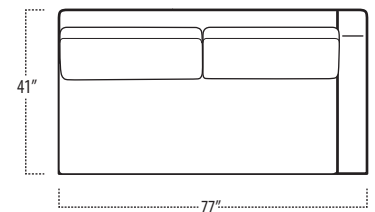

RAF 1 ARM STUDIO SOFA (2/1)