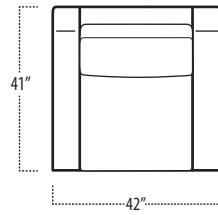

CHAIR / 360° SWIVEL CHAIR