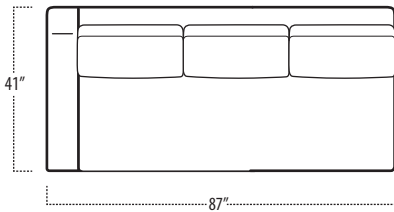

## Side View Specification | Not to Scale [ CUSTOM SIZING AVAILABLE ]

## Top View Specifications | Scale: 1/4" = 1FT.

(Seat depth may vary depending on back pillow placement. All dimensions are approximate and subject to change.)

■ Top View Specifications | Scale: 1/4" = 1FT.

(Seat depth may vary depending on back pillow placement. All dimensions are approximate and subject to change.)

LAF 1 ARM SOFA (3/3)

ARMLESS SOFA (3/3)

RAF 1 ARM SOFA (3/3)

LAF 1 ARM SOFA (2/2)

ARMLESS SOFA (2/2)

RAF 1 ARM SOFA (2/2)

LAF 1 ARM SOFA (3/1)

ARMLESS SOFA (3/1)

RAF 1 ARM SOFA (3/1)

LAF 1 ARM STUDIO SOFA (2/2)

ARMLESS STUDIO SOFA (2/2)

RAF 1 ARM STUDIO SOFA (2/2)

LAF 1 ARM STUDIO SOFA (2/1)