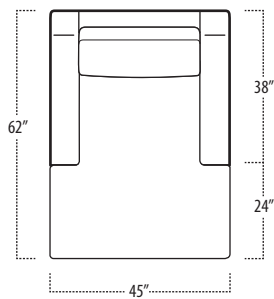

2 ARM CHAISE