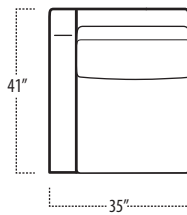

## Top View Specifications | Scale: 1/4" = 1FT.

(Seat depth may vary depending on back pillow placement. All dimensions are approximate and subject to change.)

■ Top View Specifications | Scale: 1/4" = 1FT.

## ■ Top View Specifications | Scale: 1/4" = 1FT.

(Seat depth may vary depending on back pillow placement. All dimensions are approximate and subject to change.)

LAF 1 ARM LOVESEAT (2/1)

ARMLESS LOVESEAT (2/1)

RAF 1 ARM LOVESEAT (2/1)

LAF SOFA WITH RETURN (4/3)

CHAIR / 360° SWIVEL CHAIR

RAF SOFA WITH RETURN (4/3)

LAF SOFA WITH RETURN (4/1)

OTTOMAN

RAF SOFA WITH RETURN (4/1)

LAF 1 ARM CHAIR