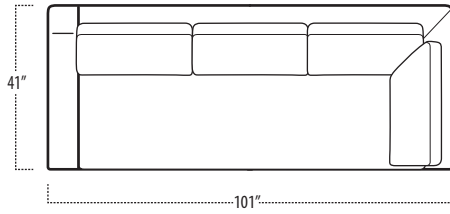

## ■ Top View Specifications | Scale: 1/4" = 1FT.

(Seat depth may vary depending on back pillow placement. All dimensions are approximate and subject to change.)

LAF 1 ARM LOVESEAT (2/1)

ARMLESS LOVESEAT (2/1)

RAF 1 ARM LOVESEAT (2/1)

LAF SOFA WITH RETURN (4/3)

CHAIR / 360° SWIVEL CHAIR

RAF SOFA WITH RETURN (4/3)

LAF SOFA WITH RETURN (4/1)

OTTOMAN

RAF SOFA WITH RETURN (4/1)

LAF 1 ARM CHAIR