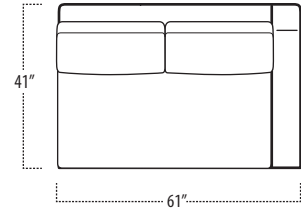

RAF 1 ARM LOVESEAT (2/1)