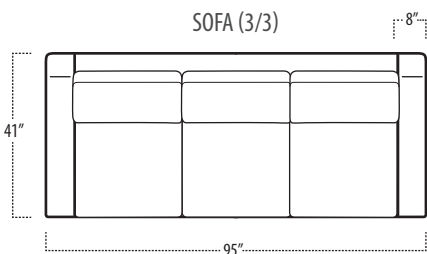

## Side View Specification | Not to Scale [ CUSTOM SIZING AVAILABLE ]

## Top View Specifications | Scale: 1/4" = 1FT.

(Seat depth may vary depending on back pillow placement. All dimensions are approximate and subject to change.)

■ Top View Specifications | Scale: 1/4" = 1FT.

## ■ Top View Specifications | Scale: 1/4" = 1FT.

(Seat depth may vary depending on back pillow placement. All dimensions are approximate and subject to change.)

LAF 1 ARM LOVESEAT (2/1)

ARMLESS LOVESEAT (2/1)