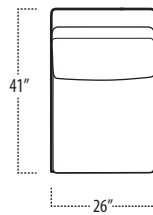

ARMLESS CHAIR