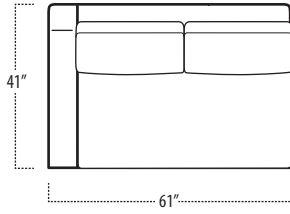

## Top View Specifications | Scale: 1/4" = 1FT.

(Seat depth may vary depending on back pillow placement. All dimensions are approximate and subject to change.)

■ Top View Specifications | Scale: 1/4" = 1FT.

(Seat depth may vary depending on back pillow placement. All dimensions are approximate and subject to change.)

LAF 1 ARM SOFA (3/3)

ARMLESS SOFA (3/3)

RAF 1 ARM SOFA (3/3)

LAF 1 ARM SOFA (2/2)

ARMLESS SOFA (2/2)

ARMLESS STUDIO SOFA (2/1)

RAF 1 ARM STUDIO SOFA (2/1)

LAF 1 ARM LOVESEAT (2/2)

ARMLESS LOVESEAT (2/2)

RAF 1 ARM LOVESEAT (2/2)

## ■ Top View Specifications | Scale: 1/4" = 1FT.

(Seat depth may vary depending on back pillow placement. All dimensions are approximate and subject to change.)

LAF 1 ARM LOVESEAT (2/1)

ARMLESS LOVESEAT (2/1)