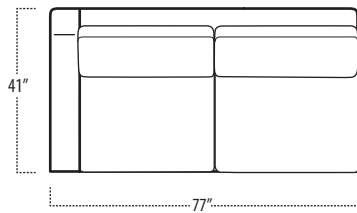

## Top View Specifications | Scale: 1/4" = 1FT.

(Seat depth may vary depending on back pillow placement. All dimensions are approximate and subject to change.)

■ Top View Specifications | Scale: 1/4" = 1FT.

(Seat depth may vary depending on back pillow placement. All dimensions are approximate and subject to change.)

LAF 1 ARM SOFA (3/3)

ARMLESS SOFA (3/3)

RAF 1 ARM SOFA (3/3)

LAF 1 ARM SOFA (2/2)

ARMLESS SOFA (2/2)

RAF 1 ARM SOFA (2/2)

LAF 1 ARM SOFA (3/1)

ARMLESS SOFA (3/1)

RAF 1 ARM SOFA (3/1)

LAF 1 ARM STUDIO SOFA (2/2)

ARMLESS STUDIO SOFA (2/2)

RAF 1 ARM STUDIO SOFA (2/2)

LAF 1 ARM STUDIO SOFA (2/1)