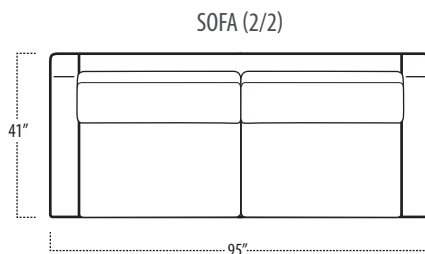

## Side View Specification | Not to Scale [ CUSTOM SIZING AVAILABLE ]

## Top View Specifications | Scale: 1/4" = 1FT.

(Seat depth may vary depending on back pillow placement. All dimensions are approximate and subject to change.)

■ Top View Specifications | Scale: 1/4" = 1FT.

## ■ Top View Specifications | Scale: 1/4" = 1FT.

(Seat depth may vary depending on back pillow placement. All dimensions are approximate and subject to change.)

LAF 1 ARM LOVESEAT (2/1)

ARMLESS LOVESEAT (2/1)