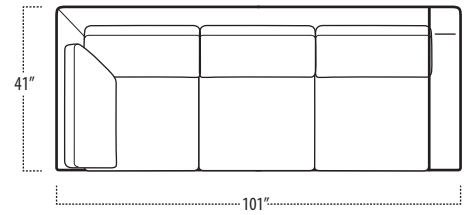

## ■ Top View Specifications | Scale: 1/4" = 1FT.

(Seat depth may vary depending on back pillow placement. All dimensions are approximate and subject to change.)

LAF 1 ARM LOVESEAT (2/1)

ARMLESS LOVESEAT (2/1)

RAF 1 ARM LOVESEAT (2/1)

LAF SOFA WITH RETURN (4/3)

CHAIR / 360° SWIVEL CHAIR

RAF SOFA WITH RETURN (4/3)

LAF SOFA WITH RETURN (4/1)

OTTOMAN

RAF SOFA WITH RETURN (4/1)

LAF 1 ARM CHAIR