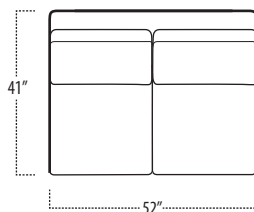

## Top View Specifications | Scale: 1/4" = 1FT.

(Seat depth may vary depending on back pillow placement. All dimensions are approximate and subject to change.)

■ Top View Specifications | Scale: 1/4" = 1FT.

(Seat depth may vary depending on back pillow placement. All dimensions are approximate and subject to change.)

LAF 1 ARM SOFA (3/3)

ARMLESS SOFA (3/3)

RAF 1 ARM SOFA (3/3)

LAF 1 ARM SOFA (2/2)

ARMLESS SOFA (2/2)

ARMLESS STUDIO SOFA (2/1)

RAF 1 ARM STUDIO SOFA (2/1)

LAF 1 ARM LOVESEAT (2/2)

ARMLESS LOVESEAT (2/2)

RAF 1 ARM LOVESEAT (2/2)

## ■ Top View Specifications | Scale: 1/4" = 1FT.

(Seat depth may vary depending on back pillow placement. All dimensions are approximate and subject to change.)

LAF 1 ARM LOVESEAT (2/1)

ARMLESS LOVESEAT (2/1)