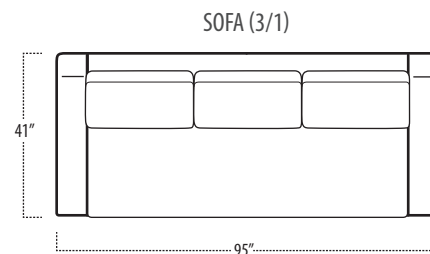

## Side View Specification | Not to Scale [ CUSTOM SIZING AVAILABLE ]

## Top View Specifications | Scale: 1/4" = 1FT.

(Seat depth may vary depending on back pillow placement. All dimensions are approximate and subject to change.)

■ Top View Specifications | Scale: 1/4" = 1FT.

## ■ Top View Specifications | Scale: 1/4" = 1FT.

(Seat depth may vary depending on back pillow placement. All dimensions are approximate and subject to change.)

LAF 1 ARM LOVESEAT (2/1)

ARMLESS LOVESEAT (2/1)