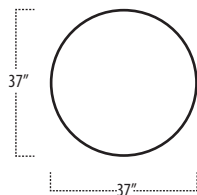

## Side View Specification | Not to Scale [ CUSTOM SIZING AVAILABLE ]

## Top View Specifications | Scale: 1/4" = 1FT.

(Seat depth may vary depending on back pillow placement. All dimensions are approximate and subject to change.)

SWIVEL CHAIR

MINI SWIVEL CHAIR

37" SWIVEL ROUND OTTOMAN