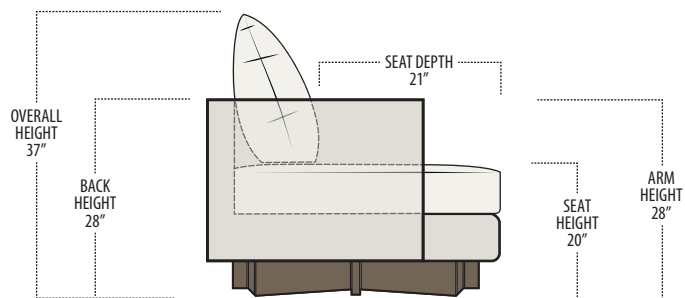

## Side View Specification | Not to Scale [ CUSTOM SIZING AVAILABLE ]

## Top View Specifications | Scale: 1/4" = 1FT.

(Seat depth may vary depending on back pillow placement. All dimensions are approximate and subject to change.)

SWIVEL CHAIR

MINI SWIVEL CHAIR

37" SWIVEL ROUND OTTOMAN

30" SWIVEL ROUND OTTOMAN