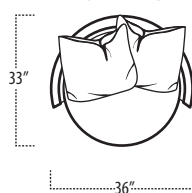

## Side View Specification | Not to Scale [ CUSTOM SIZING AVAILABLE ]

## Top View Specifications | Scale: 1/4" = 1FT.

(Seat depth may vary depending on back pillow placement. All dimensions are approximate and subject to change.)

SWIVEL CHAIR

MINI SWIVEL CHAIR

37" SWIVEL ROUND OTTOMAN