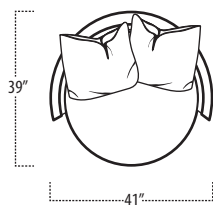

## Side View Specification | Not to Scale [ CUSTOM SIZING AVAILABLE ]

## Top View Specifications | Scale: 1/4" = 1FT.

(Seat depth may vary depending on back pillow placement. All dimensions are approximate and subject to change.)

SWIVEL CHAIR

MINI SWIVEL CHAIR

37" SWIVEL ROUND OTTOMAN