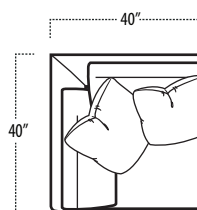

LAF 3 PANEL 1 ARM LOVESEAT

3 PANEL ARMLESS SOFA

RAF 3 PANEL 1 ARM LOVESEAT

LAF 2 PANEL 1 ARM CHAIR

2 PANEL ARMLESS LOVESEAT

RAF 2 PANEL 1 ARM CHAIR

messina

■ Top View Specifications | Scale: 1/4" = 1Ft.

(Seat depth may vary depending on back pillow placement. All dimensions are approximate and subject to change.)

LAF SOFA W/ RETURN

1 PANEL ARMLESS CHAIR

RAF SOFA W/ RETURN

BUMPER OTTOMAN

LAF 3 PANEL 1 ARM CHAISE

4 PANEL CORNER SOFA

RAF 3 PANEL 1 ARM CHAISE

4 PANEL CORNER DOUBLE BUMPER

SQUARE CORNER

6 PANEL CORNER SOFA

messina

■ Top View Specifications | Scale: 1/4" = 1FT.

(Seat depth may vary depending on back pillow placement. All dimensions are approximate and subject to change.)