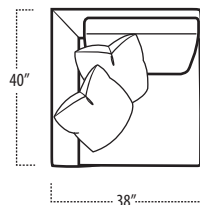

Top View Specifications | Scale: 1/4" = 1FT.

(Seat depth may vary depending on back pillow placement. All dimensions are approximate and subject to change.)

LAF 4 PANEL 1 ARM SOFA

5 PANEL SOFA

RAF 4 PANEL 1 ARM SOFA

LAF 3 PANEL 1 ARM LOVESEAT

3 PANEL ARMLESS SOFA

RAF 3 PANEL 1 ARM LOVESEAT

LAF 2 PANEL 1 ARM CHAIR

2 PANEL ARMLESS LOVESEAT

RAF 2 PANEL 1 ARM CHAIR

messina

■ Top View Specifications | Scale: 1/4" = 1Ft.

(Seat depth may vary depending on back pillow placement. All dimensions are approximate and subject to change.)

LAF SOFA W/ RETURN

1 PANEL ARMLESS CHAIR

RAF SOFA W/ RETURN

BUMPER OTTOMAN

LAF 3 PANEL 1 ARM CHAISE

4 PANEL CORNER SOFA

RAF 3 PANEL 1 ARM CHAISE

4 PANEL CORNER DOUBLE BUMPER

SQUARE CORNER

6 PANEL CORNER SOFA

messina

■ Top View Specifications | Scale: 1/4" = 1FT.

(Seat depth may vary depending on back pillow placement. All dimensions are approximate and subject to change.)