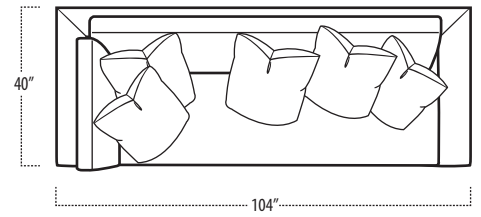

Top View Specifications | Scale: 1/4" = 1FT.

(Seat depth may vary depending on back pillow placement. All dimensions are approximate and subject to change.)

LAF 4 PANEL 1 ARM SOFA

5 PANEL SOFA

RAF 4 PANEL 1 ARM SOFA

LAF 3 PANEL 1 ARM LOVESEAT

3 PANEL ARMLESS SOFA

RAF 3 PANEL 1 ARM LOVESEAT

LAF 2 PANEL 1 ARM CHAIR

2 PANEL ARMLESS LOVESEAT

RAF 2 PANEL 1 ARM CHAIR

messina

■ Top View Specifications | Scale: 1/4" = 1Ft.

(Seat depth may vary depending on back pillow placement. All dimensions are approximate and subject to change.)

LAF SOFA W/ RETURN

1 PANEL ARMLESS CHAIR

RAF SOFA W/ RETURN

BUMPER OTTOMAN

LAF 3 PANEL 1 ARM CHAISE

4 PANEL CORNER SOFA

RAF 3 PANEL 1 ARM CHAISE

4 PANEL CORNER DOUBLE BUMPER

SQUARE CORNER

6 PANEL CORNER SOFA

messina

■ Top View Specifications | Scale: 1/4" = 1FT.

(Seat depth may vary depending on back pillow placement. All dimensions are approximate and subject to change.)