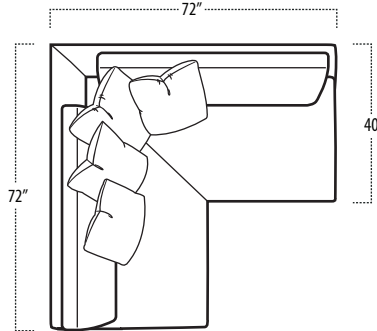

Top View Specifications | Scale: 1/4" = 1FT.

(Seat depth may vary depending on back pillow placement. All dimensions are approximate and subject to change.)

LAF 4 PANEL 1 ARM SOFA

5 PANEL SOFA

RAF 4 PANEL 1 ARM SOFA

LAF 3 PANEL 1 ARM LOVESEAT

3 PANEL ARMLESS SOFA

RAF 3 PANEL 1 ARM LOVESEAT

LAF 2 PANEL 1 ARM CHAIR

2 PANEL ARMLESS LOVESEAT

RAF 2 PANEL 1 ARM CHAIR

messina

■ Top View Specifications | Scale: 1/4" = 1Ft.

(Seat depth may vary depending on back pillow placement. All dimensions are approximate and subject to change.)

LAF SOFA W/ RETURN

1 PANEL ARMLESS CHAIR

RAF SOFA W/ RETURN

BUMPER OTTOMAN

LAF 3 PANEL 1 ARM CHAISE

4 PANEL CORNER SOFA

RAF 3 PANEL 1 ARM CHAISE

4 PANEL CORNER DOUBLE BUMPER

SQUARE CORNER

6 PANEL CORNER SOFA

messina

■ Top View Specifications | Scale: 1/4" = 1FT.

(Seat depth may vary depending on back pillow placement. All dimensions are approximate and subject to change.)