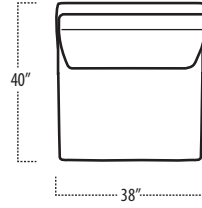

Top View Specifications | Scale: 1/4" = 1FT.

(Seat depth may vary depending on back pillow placement. All dimensions are approximate and subject to change.)

LAF 4 PANEL 1 ARM SOFA

5 PANEL SOFA

RAF 4 PANEL 1 ARM SOFA

LAF 3 PANEL 1 ARM LOVESEAT

3 PANEL ARMLESS SOFA

RAF 3 PANEL 1 ARM LOVESEAT

LAF 2 PANEL 1 ARM CHAIR

2 PANEL ARMLESS LOVESEAT

RAF 2 PANEL 1 ARM CHAIR

messina

■ Top View Specifications | Scale: 1/4" = 1Ft.

(Seat depth may vary depending on back pillow placement. All dimensions are approximate and subject to change.)

LAF SOFA W/ RETURN

1 PANEL ARMLESS CHAIR

RAF SOFA W/ RETURN

BUMPER OTTOMAN

LAF 3 PANEL 1 ARM CHAISE

4 PANEL CORNER SOFA

RAF 3 PANEL 1 ARM CHAISE

4 PANEL CORNER DOUBLE BUMPER

SQUARE CORNER

6 PANEL CORNER SOFA

messina

■ Top View Specifications | Scale: 1/4" = 1FT.

(Seat depth may vary depending on back pillow placement. All dimensions are approximate and subject to change.)