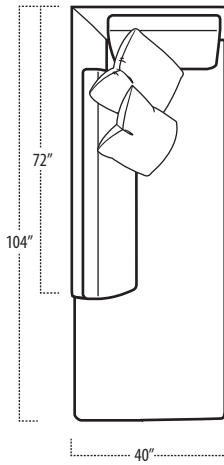

Top View Specifications | Scale: 1/4" = 1FT.

(Seat depth may vary depending on back pillow placement. All dimensions are approximate and subject to change.)

LAF 4 PANEL 1 ARM SOFA

5 PANEL SOFA

RAF 4 PANEL 1 ARM SOFA

LAF 3 PANEL 1 ARM LOVESEAT

3 PANEL ARMLESS SOFA

RAF 3 PANEL 1 ARM LOVESEAT

LAF 2 PANEL 1 ARM CHAIR

2 PANEL ARMLESS LOVESEAT

RAF 2 PANEL 1 ARM CHAIR

messina

■ Top View Specifications | Scale: 1/4" = 1Ft.

(Seat depth may vary depending on back pillow placement. All dimensions are approximate and subject to change.)

LAF SOFA W/ RETURN

1 PANEL ARMLESS CHAIR

RAF SOFA W/ RETURN

BUMPER OTTOMAN

LAF 3 PANEL 1 ARM CHAISE

4 PANEL CORNER SOFA

RAF 3 PANEL 1 ARM CHAISE

4 PANEL CORNER DOUBLE BUMPER

SQUARE CORNER

6 PANEL CORNER SOFA

messina

■ Top View Specifications | Scale: 1/4" = 1FT.

(Seat depth may vary depending on back pillow placement. All dimensions are approximate and subject to change.)