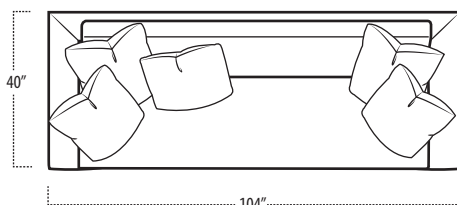

Scan the QR Code to access our product page online for additional options and features. This link will also allow you to view this spec sheet as a digital PDF file.

Side View Specification | Not to Scale [CUSTOM SIZING AVAILABLE]

Top View Specifications | Scale: 1/4" = 1FT.

(Seat depth may vary depending on back pillow placement. All dimensions are approximate and subject to change.)

LAF 4 PANEL 1 ARM SOFA

5 PANEL SOFA

RAF 4 PANEL 1 ARM SOFA

LAF 3 PANEL 1 ARM LOVESEAT

3 PANEL ARMLESS SOFA

RAF 3 PANEL 1 ARM LOVESEAT

LAF 2 PANEL 1 ARM CHAIR

2 PANEL ARMLESS LOVESEAT

RAF 2 PANEL 1 ARM CHAIR

messina

■ Top View Specifications | Scale: 1/4" = 1Ft.

4 PANEL CORNER SOFA

RAF 3 PANEL 1 ARM CHAISE

4 PANEL CORNER DOUBLE BUMPER

SQUARE CORNER

6 PANEL CORNER SOFA

messina

■ Top View Specifications | Scale: 1/4" = 1FT.

(Seat depth may vary depending on back pillow placement. All dimensions are approximate and subject to change.)