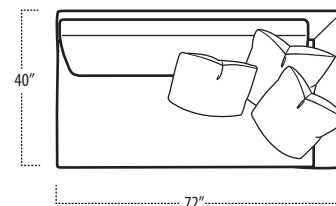

Top View Specifications | Scale: 1/4" = 1FT.

(Seat depth may vary depending on back pillow placement. All dimensions are approximate and subject to change.)

LAF 4 PANEL 1 ARM SOFA

5 PANEL SOFA

RAF 4 PANEL 1 ARM SOFA

LAF 3 PANEL 1 ARM LOVESEAT

3 PANEL ARMLESS SOFA

RAF 3 PANEL 1 ARM LOVESEAT

LAF 2 PANEL 1 ARM CHAIR

2 PANEL ARMLESS LOVESEAT

RAF 2 PANEL 1 ARM CHAIR

messina

■ Top View Specifications | Scale: 1/4" = 1Ft.

(Seat depth may vary depending on back pillow placement. All dimensions are approximate and subject to change.)

LAF SOFA W/ RETURN

1 PANEL ARMLESS CHAIR

RAF SOFA W/ RETURN

BUMPER OTTOMAN

LAF 3 PANEL 1 ARM CHAISE

4 PANEL CORNER SOFA

RAF 3 PANEL 1 ARM CHAISE

4 PANEL CORNER DOUBLE BUMPER

SQUARE CORNER

6 PANEL CORNER SOFA

messina

■ Top View Specifications | Scale: 1/4" = 1FT.

(Seat depth may vary depending on back pillow placement. All dimensions are approximate and subject to change.)