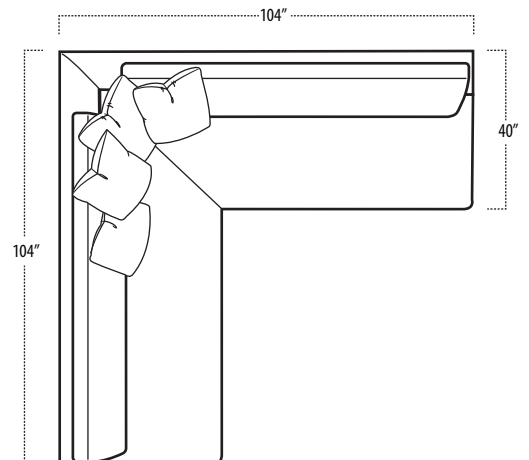

Top View Specifications | Scale: 1/4" = 1FT.

(Seat depth may vary depending on back pillow placement. All dimensions are approximate and subject to change.)

LAF 4 PANEL 1 ARM SOFA

5 PANEL SOFA

RAF 4 PANEL 1 ARM SOFA

LAF 3 PANEL 1 ARM LOVESEAT

3 PANEL ARMLESS SOFA

RAF 3 PANEL 1 ARM LOVESEAT

LAF 2 PANEL 1 ARM CHAIR

2 PANEL ARMLESS LOVESEAT

RAF 2 PANEL 1 ARM CHAIR

messina

■ Top View Specifications | Scale: 1/4" = 1Ft.

(Seat depth may vary depending on back pillow placement. All dimensions are approximate and subject to change.)

LAF SOFA W/ RETURN

1 PANEL ARMLESS CHAIR

RAF SOFA W/ RETURN

BUMPER OTTOMAN

LAF 3 PANEL 1 ARM CHAISE

4 PANEL CORNER SOFA

RAF 3 PANEL 1 ARM CHAISE

4 PANEL CORNER DOUBLE BUMPER

SQUARE CORNER

6 PANEL CORNER SOFA

messina

■ Top View Specifications | Scale: 1/4" = 1FT.

(Seat depth may vary depending on back pillow placement. All dimensions are approximate and subject to change.)