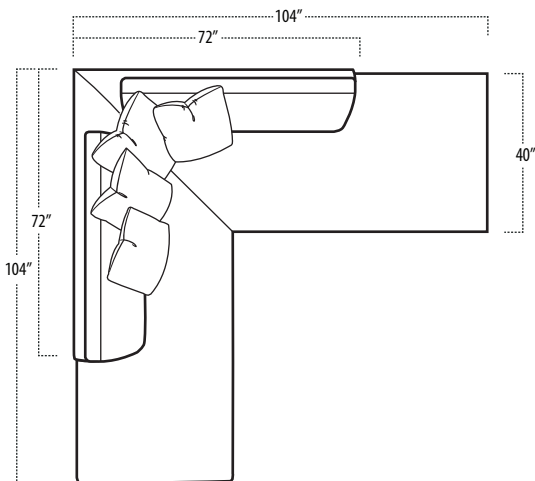

Top View Specifications | Scale: 1/4" = 1FT.

(Seat depth may vary depending on back pillow placement. All dimensions are approximate and subject to change.)

LAF 4 PANEL 1 ARM SOFA

5 PANEL SOFA

RAF 4 PANEL 1 ARM SOFA

LAF 3 PANEL 1 ARM LOVESEAT

3 PANEL ARMLESS SOFA

RAF 3 PANEL 1 ARM LOVESEAT

LAF 2 PANEL 1 ARM CHAIR

2 PANEL ARMLESS LOVESEAT

RAF 2 PANEL 1 ARM CHAIR

messina

■ Top View Specifications | Scale: 1/4" = 1Ft.

(Seat depth may vary depending on back pillow placement. All dimensions are approximate and subject to change.)

LAF SOFA W/ RETURN

1 PANEL ARMLESS CHAIR

RAF SOFA W/ RETURN

BUMPER OTTOMAN

LAF 3 PANEL 1 ARM CHAISE

4 PANEL CORNER SOFA

RAF 3 PANEL 1 ARM CHAISE

4 PANEL CORNER DOUBLE BUMPER

SQUARE CORNER

6 PANEL CORNER SOFA

messina

■ Top View Specifications | Scale: 1/4" = 1FT.

(Seat depth may vary depending on back pillow placement. All dimensions are approximate and subject to change.)