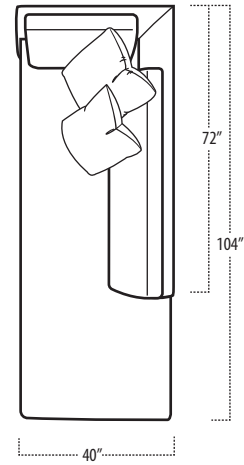

Top View Specifications | Scale: 1/4" = 1FT.

(Seat depth may vary depending on back pillow placement. All dimensions are approximate and subject to change.)

LAF 4 PANEL 1 ARM SOFA

5 PANEL SOFA

RAF 4 PANEL 1 ARM SOFA

LAF 3 PANEL 1 ARM LOVESEAT

3 PANEL ARMLESS SOFA

RAF 3 PANEL 1 ARM LOVESEAT

LAF 2 PANEL 1 ARM CHAIR

2 PANEL ARMLESS LOVESEAT

RAF 2 PANEL 1 ARM CHAIR

messina

■ Top View Specifications | Scale: 1/4" = 1Ft.

(Seat depth may vary depending on back pillow placement. All dimensions are approximate and subject to change.)

LAF SOFA W/ RETURN

1 PANEL ARMLESS CHAIR

RAF SOFA W/ RETURN

BUMPER OTTOMAN

LAF 3 PANEL 1 ARM CHAISE

4 PANEL CORNER SOFA

RAF 3 PANEL 1 ARM CHAISE

4 PANEL CORNER DOUBLE BUMPER

SQUARE CORNER

6 PANEL CORNER SOFA

messina

■ Top View Specifications | Scale: 1/4" = 1FT.

(Seat depth may vary depending on back pillow placement. All dimensions are approximate and subject to change.)