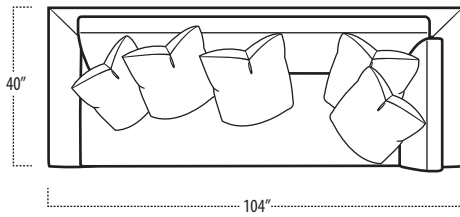

Top View Specifications | Scale: 1/4" = 1FT.

(Seat depth may vary depending on back pillow placement. All dimensions are approximate and subject to change.)

LAF 4 PANEL 1 ARM SOFA

5 PANEL SOFA

RAF 4 PANEL 1 ARM SOFA

LAF 3 PANEL 1 ARM LOVESEAT

3 PANEL ARMLESS SOFA

RAF 3 PANEL 1 ARM LOVESEAT

LAF 2 PANEL 1 ARM CHAIR

2 PANEL ARMLESS LOVESEAT

RAF 2 PANEL 1 ARM CHAIR

messina

■ Top View Specifications | Scale: 1/4" = 1Ft.

(Seat depth may vary depending on back pillow placement. All dimensions are approximate and subject to change.)

LAF SOFA W/ RETURN

1 PANEL ARMLESS CHAIR

RAF SOFA W/ RETURN

BUMPER OTTOMAN

LAF 3 PANEL 1 ARM CHAISE

4 PANEL CORNER SOFA

RAF 3 PANEL 1 ARM CHAISE

4 PANEL CORNER DOUBLE BUMPER

SQUARE CORNER

6 PANEL CORNER SOFA

messina

■ Top View Specifications | Scale: 1/4" = 1FT.

(Seat depth may vary depending on back pillow placement. All dimensions are approximate and subject to change.)