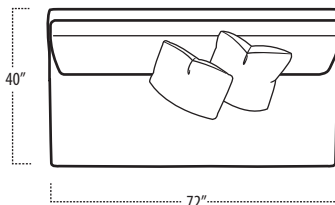

Top View Specifications | Scale: 1/4" = 1FT.

(Seat depth may vary depending on back pillow placement. All dimensions are approximate and subject to change.)

LAF 4 PANEL 1 ARM SOFA

5 PANEL SOFA

RAF 4 PANEL 1 ARM SOFA

LAF 3 PANEL 1 ARM LOVESEAT

3 PANEL ARMLESS SOFA

RAF 3 PANEL 1 ARM LOVESEAT

LAF 2 PANEL 1 ARM CHAIR

2 PANEL ARMLESS LOVESEAT

RAF 2 PANEL 1 ARM CHAIR

messina

■ Top View Specifications | Scale: 1/4" = 1Ft.

(Seat depth may vary depending on back pillow placement. All dimensions are approximate and subject to change.)

LAF SOFA W/ RETURN

1 PANEL ARMLESS CHAIR

RAF SOFA W/ RETURN

BUMPER OTTOMAN

LAF 3 PANEL 1 ARM CHAISE

4 PANEL CORNER SOFA

RAF 3 PANEL 1 ARM CHAISE

4 PANEL CORNER DOUBLE BUMPER

SQUARE CORNER

6 PANEL CORNER SOFA

messina

■ Top View Specifications | Scale: 1/4" = 1FT.

(Seat depth may vary depending on back pillow placement. All dimensions are approximate and subject to change.)