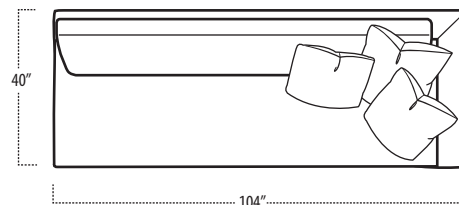

Top View Specifications | Scale: 1/4" = 1FT.

(Seat depth may vary depending on back pillow placement. All dimensions are approximate and subject to change.)

LAF 4 PANEL 1 ARM SOFA

5 PANEL SOFA

RAF 4 PANEL 1 ARM SOFA

LAF 3 PANEL 1 ARM LOVESEAT

3 PANEL ARMLESS SOFA

RAF 3 PANEL 1 ARM LOVESEAT

LAF 2 PANEL 1 ARM CHAIR

2 PANEL ARMLESS LOVESEAT

RAF 2 PANEL 1 ARM CHAIR

messina

■ Top View Specifications | Scale: 1/4" = 1Ft.

4 PANEL CORNER SOFA

RAF 3 PANEL 1 ARM CHAISE

4 PANEL CORNER DOUBLE BUMPER

SQUARE CORNER

6 PANEL CORNER SOFA

messina

■ Top View Specifications | Scale: 1/4" = 1FT.

(Seat depth may vary depending on back pillow placement. All dimensions are approximate and subject to change.)