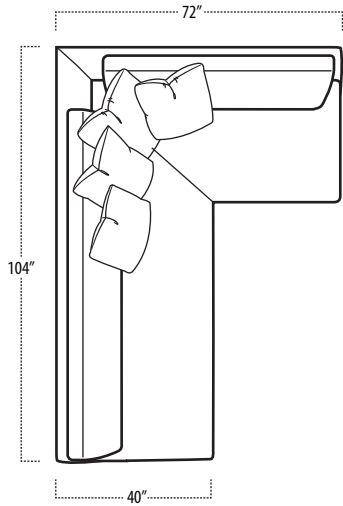

messina

■ Top View Specifications | Scale: 1/4" = 1FT.

(Seat depth may vary depending on back pillow placement. All dimensions are approximate and subject to change.)

LSF 5 PANEL CORNER SOFA