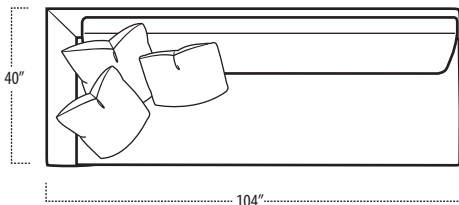

Scan the QR Code to access our product page online for additional options and features. This link will also allow you to view this spec sheet as a digital PDF file.

Side View Specification | Not to Scale [CUSTOM SIZING AVAILABLE]

Top View Specifications | Scale: 1/4" = 1FT.

(Seat depth may vary depending on back pillow placement. All dimensions are approximate and subject to change.)

LAF 4 PANEL 1 ARM SOFA

5 PANEL SOFA

RAF 4 PANEL 1 ARM SOFA

LAF 3 PANEL 1 ARM LOVESEAT

3 PANEL ARMLESS SOFA

RAF 3 PANEL 1 ARM LOVESEAT

LAF 2 PANEL 1 ARM CHAIR

2 PANEL ARMLESS LOVESEAT

RAF 2 PANEL 1 ARM CHAIR

messina

■ Top View Specifications | Scale: 1/4" = 1Ft.

4 PANEL CORNER SOFA

RAF 3 PANEL 1 ARM CHAISE

4 PANEL CORNER DOUBLE BUMPER

SQUARE CORNER

6 PANEL CORNER SOFA

messina

■ Top View Specifications | Scale: 1/4" = 1FT.

(Seat depth may vary depending on back pillow placement. All dimensions are approximate and subject to change.)