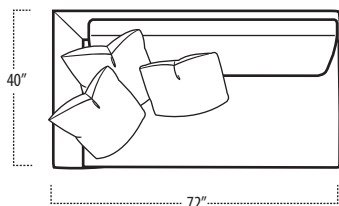

Top View Specifications | Scale: 1/4" = 1FT.

(Seat depth may vary depending on back pillow placement. All dimensions are approximate and subject to change.)

LAF 4 PANEL 1 ARM SOFA

5 PANEL SOFA

RAF 4 PANEL 1 ARM SOFA

LAF 3 PANEL 1 ARM LOVESEAT

3 PANEL ARMLESS SOFA

RAF 3 PANEL 1 ARM LOVESEAT

LAF 2 PANEL 1 ARM CHAIR

2 PANEL ARMLESS LOVESEAT

RAF 2 PANEL 1 ARM CHAIR

messina

■ Top View Specifications | Scale: 1/4" = 1Ft.

(Seat depth may vary depending on back pillow placement. All dimensions are approximate and subject to change.)

LAF SOFA W/ RETURN

1 PANEL ARMLESS CHAIR

RAF SOFA W/ RETURN

BUMPER OTTOMAN

LAF 3 PANEL 1 ARM CHAISE

4 PANEL CORNER SOFA

RAF 3 PANEL 1 ARM CHAISE

4 PANEL CORNER DOUBLE BUMPER

SQUARE CORNER

6 PANEL CORNER SOFA

messina

■ Top View Specifications | Scale: 1/4" = 1FT.

(Seat depth may vary depending on back pillow placement. All dimensions are approximate and subject to change.)