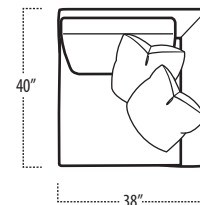

Top View Specifications | Scale: 1/4" = 1FT.

(Seat depth may vary depending on back pillow placement. All dimensions are approximate and subject to change.)

LAF 4 PANEL 1 ARM SOFA

5 PANEL SOFA

RAF 4 PANEL 1 ARM SOFA

LAF 3 PANEL 1 ARM LOVESEAT

3 PANEL ARMLESS SOFA

RAF 3 PANEL 1 ARM LOVESEAT

LAF 2 PANEL 1 ARM CHAIR

2 PANEL ARMLESS LOVESEAT

RAF 2 PANEL 1 ARM CHAIR

messina

■ Top View Specifications | Scale: 1/4" = 1Ft.

(Seat depth may vary depending on back pillow placement. All dimensions are approximate and subject to change.)

LAF SOFA W/ RETURN

1 PANEL ARMLESS CHAIR

RAF SOFA W/ RETURN

BUMPER OTTOMAN

LAF 3 PANEL 1 ARM CHAISE

4 PANEL CORNER SOFA

RAF 3 PANEL 1 ARM CHAISE

4 PANEL CORNER DOUBLE BUMPER

SQUARE CORNER

6 PANEL CORNER SOFA

messina

■ Top View Specifications | Scale: 1/4" = 1FT.

(Seat depth may vary depending on back pillow placement. All dimensions are approximate and subject to change.)