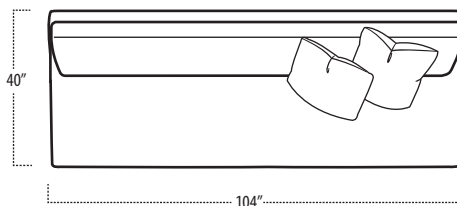

Top View Specifications | Scale: 1/4" = 1FT.

(Seat depth may vary depending on back pillow placement. All dimensions are approximate and subject to change.)

LAF 4 PANEL 1 ARM SOFA

5 PANEL SOFA

RAF 4 PANEL 1 ARM SOFA

LAF 3 PANEL 1 ARM LOVESEAT

3 PANEL ARMLESS SOFA

RAF 3 PANEL 1 ARM LOVESEAT

LAF 2 PANEL 1 ARM CHAIR

2 PANEL ARMLESS LOVESEAT

RAF 2 PANEL 1 ARM CHAIR

messina

■ Top View Specifications | Scale: 1/4" = 1Ft.

4 PANEL CORNER SOFA

RAF 3 PANEL 1 ARM CHAISE

4 PANEL CORNER DOUBLE BUMPER

SQUARE CORNER

6 PANEL CORNER SOFA

messina

■ Top View Specifications | Scale: 1/4" = 1FT.

(Seat depth may vary depending on back pillow placement. All dimensions are approximate and subject to change.)