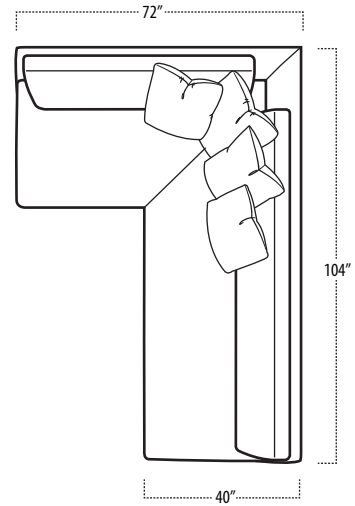

RSF 5 PANEL CORNER SOFA