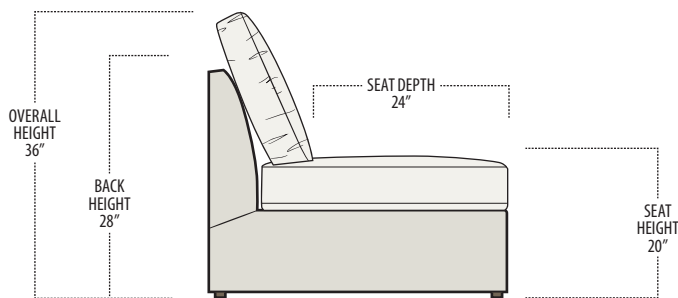

Top View Specifications | Scale: 1/4" = 1FT.

(Seat depth may vary depending on back pillow placement. All dimensions are approximate and subject to change.)

LAF 4 PANEL 1 ARM SOFA

5 PANEL SOFA

RAF 4 PANEL 1 ARM SOFA

LAF 3 PANEL 1 ARM LOVESEAT

3 PANEL ARMLESS SOFA

RAF 3 PANEL 1 ARM LOVESEAT

LAF 2 PANEL 1 ARM CHAIR

2 PANEL ARMLESS LOVESEAT

RAF 2 PANEL 1 ARM CHAIR

messina

■ Top View Specifications | Scale: 1/4" = 1Ft.

(Seat depth may vary depending on back pillow placement. All dimensions are approximate and subject to change.)

LAF SOFA W/ RETURN

1 PANEL ARMLESS CHAIR

RAF SOFA W/ RETURN

BUMPER OTTOMAN

LAF 3 PANEL 1 ARM CHAISE

4 PANEL CORNER SOFA

RAF 3 PANEL 1 ARM CHAISE

4 PANEL CORNER DOUBLE BUMPER

SQUARE CORNER

6 PANEL CORNER SOFA

messina

■ Top View Specifications | Scale: 1/4" = 1FT.

(Seat depth may vary depending on back pillow placement. All dimensions are approximate and subject to change.)