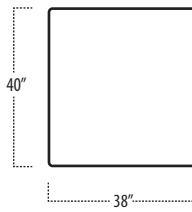

Top View Specifications | Scale: 1/4" = 1FT.

(Seat depth may vary depending on back pillow placement. All dimensions are approximate and subject to change.)

LAF 4 PANEL 1 ARM SOFA

5 PANEL SOFA

RAF 4 PANEL 1 ARM SOFA

LAF 3 PANEL 1 ARM LOVESEAT

3 PANEL ARMLESS SOFA

RAF 3 PANEL 1 ARM LOVESEAT

LAF 2 PANEL 1 ARM CHAIR

2 PANEL ARMLESS LOVESEAT

RAF 2 PANEL 1 ARM CHAIR

messina

■ Top View Specifications | Scale: 1/4" = 1Ft.

(Seat depth may vary depending on back pillow placement. All dimensions are approximate and subject to change.)

LAF SOFA W/ RETURN

1 PANEL ARMLESS CHAIR

RAF SOFA W/ RETURN

BUMPER OTTOMAN

LAF 3 PANEL 1 ARM CHAISE

4 PANEL CORNER SOFA

RAF 3 PANEL 1 ARM CHAISE

4 PANEL CORNER DOUBLE BUMPER

SQUARE CORNER

6 PANEL CORNER SOFA

messina

■ Top View Specifications | Scale: 1/4" = 1FT.

(Seat depth may vary depending on back pillow placement. All dimensions are approximate and subject to change.)