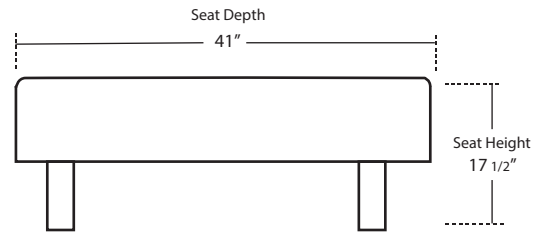

YOKO

TOP VIEW SCALE: 1/4" = 1 FOOT
SEAT DEPTH MAY VARY DEPENDING ON BACK PILLOW PLACEMENT
ALL DIMENSIONS ARE APPROXIMATE AND SUBJECT TO CHANGE