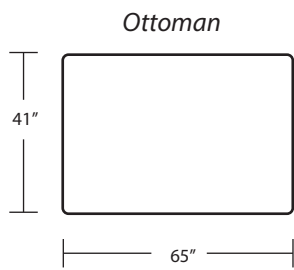

YOKO

TOP VIEW SCALE: 1/4" = 1 FOOT
SEAT DEPTH MAY VARY DEPENDING ON BACK PILLOW PLACEMENT
ALL DIMENSIONS ARE APPROXIMATE AND SUBJECT TO CHANGE