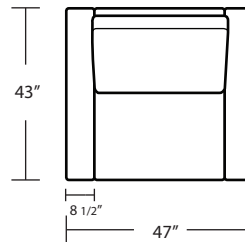

ELLAE

48 Sofa

45 Loveseat

48 Bumper Ottoman

45 Sofa

Chair / Swivel Chair
(Swivel Chair does not have legs)
(Chair has smaller arms)

45 Bumper Ottoman

48 Loveseat

Ottoman

TOP VIEW SCALE: 1/4" = 1 FOOT
SEAT DEPTH MAY VARY DEPENDING ON BACK PILLOW PLACEMENT
ALL DIMENSIONS ARE APPROXIMATE AND SUBJECT TO CHANGE
REVISED 02/12/2021

LAF 48 1 Arm Sofa

LAF 45 1 Arm Loveseat