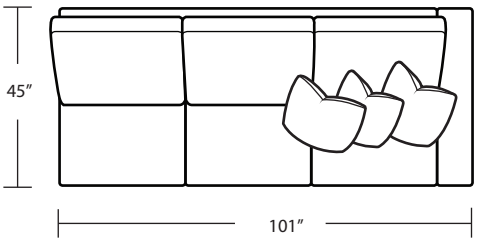

Ottoman

TOP VIEW SCALE: 1/4" = 1 FOOT
SEAT DEPTH MAY VARY DEPENDING ON BACK PILLOW PLACEMENT
ALL DIMENSIONS ARE APPROXIMATE AND SUBJECT TO CHANGE
REVISED 02/12/2021

LAF 48 1 Arm Sofa

LAF 45 1 Arm Loveseat

LAF 48 1 Arm Chaise

RAF 48 1 Arm Sofa

RAF 45 1 Arm Loveseat

RAF 48 1 Arm Chaise

LAF 45 1 Arm Sofa

LAF 48 1 Arm Chair

LAF 45 1 Arm Chaise

RAF 45 1 Arm Sofa