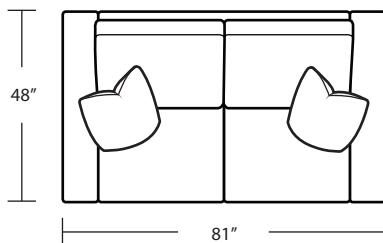

ELLAE

48 Sofa

45 Loveseat

48 Bumper Ottoman

45 Sofa

Chair / Swivel Chair
(Swivel Chair does not have legs)
(Chair has smaller arms)

45 Bumper Ottoman

48 Loveseat

Ottoman

TOP VIEW SCALE: 1/4" = 1 FOOT
SEAT DEPTH MAY VARY DEPENDING ON BACK PILLOW PLACEMENT
ALL DIMENSIONS ARE APPROXIMATE AND SUBJECT TO CHANGE
REVISED 02/12/2021

LAF 48 1 Arm Sofa

LAF 45 1 Arm Loveseat