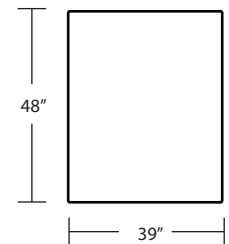

ELLAE

48 Sofa

45 Loveseat

48 Bumper Ottoman

45 Sofa

Chair / Swivel Chair
(Swivel Chair does not have legs)
(Chair has smaller arms)

45 Bumper Ottoman

48 Loveseat

Ottoman

TOP VIEW SCALE: 1/4" = 1 FOOT
SEAT DEPTH MAY VARY DEPENDING ON BACK PILLOW PLACEMENT
ALL DIMENSIONS ARE APPROXIMATE AND SUBJECT TO CHANGE
REVISED 02/12/2021

LAF 48 1 Arm Sofa

LAF 45 1 Arm Loveseat