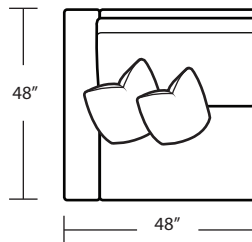

Ottoman

TOP VIEW SCALE: 1/4" = 1 FOOT
SEAT DEPTH MAY VARY DEPENDING ON BACK PILLOW PLACEMENT
ALL DIMENSIONS ARE APPROXIMATE AND SUBJECT TO CHANGE
REVISED 02/12/2021

LAF 48 1 Arm Sofa

LAF 45 1 Arm Loveseat

LAF 48 1 Arm Chaise

RAF 48 1 Arm Sofa

RAF 45 1 Arm Loveseat

RAF 48 1 Arm Chaise

LAF 45 1 Arm Sofa

LAF 48 1 Arm Chair

LAF 45 1 Arm Chaise

RAF 45 1 Arm Sofa

RAF 48 1 Arm Chair

RAF 45 1 Arm Chaise

LAF 48 1 Arm Loveseat

LAF 45 1 Arm Chair

RAF 48 1 Arm Loveseat

RAF 45 1 Arm Chair

48 Armless Sofa

LSF 48 Armless Bumper