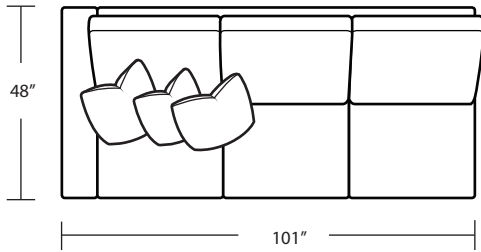

ELLAE

48 Sofa

45 Loveseat

48 Bumper Ottoman

45 Sofa

Chair / Swivel Chair
(Swivel Chair does not have legs)
(Chair has smaller arms)

45 Bumper Ottoman

48 Loveseat

Ottoman

TOP VIEW SCALE: 1/4" = 1 FOOT
SEAT DEPTH MAY VARY DEPENDING ON BACK PILLOW PLACEMENT
ALL DIMENSIONS ARE APPROXIMATE AND SUBJECT TO CHANGE
REVISED 02/12/2021

LAF 48 1 Arm Sofa

LAF 45 1 Arm Loveseat