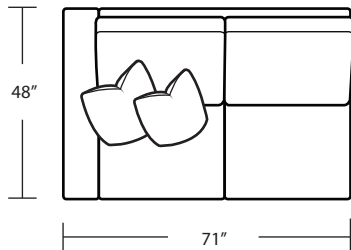

LAF 48 1 Arm Loveseat