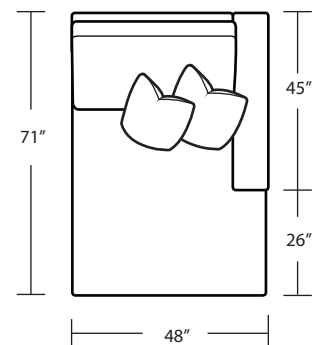

RAF 45 1 Arm Chaise