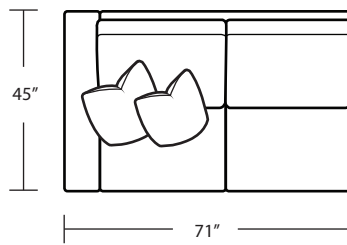

Ottoman

TOP VIEW SCALE: 1/4" = 1 FOOT
SEAT DEPTH MAY VARY DEPENDING ON BACK PILLOW PLACEMENT
ALL DIMENSIONS ARE APPROXIMATE AND SUBJECT TO CHANGE
REVISED 02/12/2021

LAF 48 1 Arm Sofa

LAF 45 1 Arm Loveseat