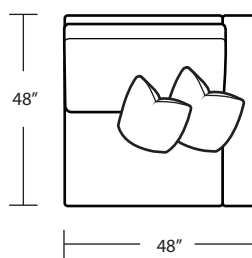

RAF 48 1 Arm Chair