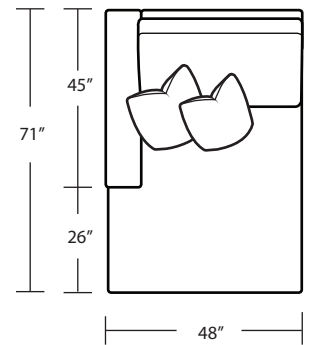

Ottoman

TOP VIEW SCALE: 1/4" = 1 FOOT
SEAT DEPTH MAY VARY DEPENDING ON BACK PILLOW PLACEMENT
ALL DIMENSIONS ARE APPROXIMATE AND SUBJECT TO CHANGE
REVISED 02/12/2021

LAF 48 1 Arm Sofa

LAF 45 1 Arm Loveseat

LAF 48 1 Arm Chaise

RAF 48 1 Arm Sofa

RAF 45 1 Arm Loveseat

RAF 48 1 Arm Chaise

LAF 45 1 Arm Sofa

LAF 48 1 Arm Chair

LAF 45 1 Arm Chaise

RAF 45 1 Arm Sofa