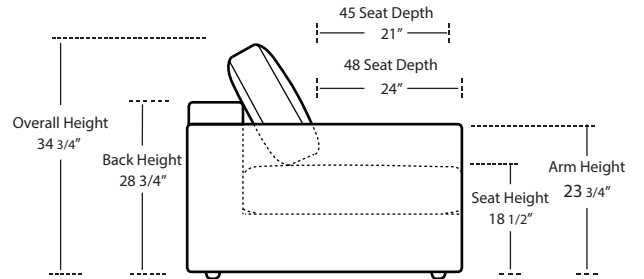

ELLAE

48 Sofa

45 Loveseat

48 Bumper Ottoman

45 Sofa

Chair / Swivel Chair
(Swivel Chair does not have legs)
(Chair has smaller arms)

45 Bumper Ottoman

48 Loveseat

Ottoman

TOP VIEW SCALE: 1/4" = 1 FOOT
SEAT DEPTH MAY VARY DEPENDING ON BACK PILLOW PLACEMENT
ALL DIMENSIONS ARE APPROXIMATE AND SUBJECT TO CHANGE
REVISED 02/12/2021

LAF 48 1 Arm Sofa

LAF 45 1 Arm Loveseat