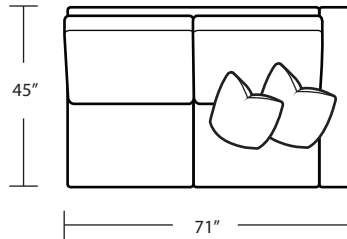

RAF 45 1 Arm Loveseat