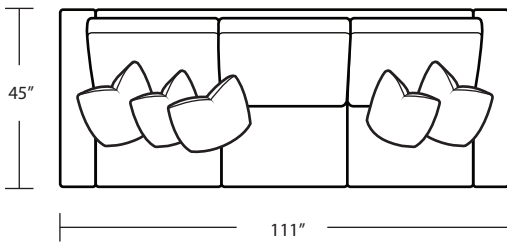

ELLAE

48 Sofa

45 Loveseat

48 Bumper Ottoman

45 Sofa

Chair / Swivel Chair
(Swivel Chair does not have legs)
(Chair has smaller arms)

45 Bumper Ottoman

48 Loveseat

Ottoman

TOP VIEW SCALE: 1/4" = 1 FOOT
SEAT DEPTH MAY VARY DEPENDING ON BACK PILLOW PLACEMENT
ALL DIMENSIONS ARE APPROXIMATE AND SUBJECT TO CHANGE
REVISED 02/12/2021

LAF 48 1 Arm Sofa

LAF 45 1 Arm Loveseat