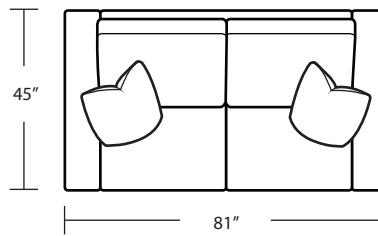

ELLAE

48 Sofa

45 Loveseat

48 Bumper Ottoman

45 Sofa

Chair / Swivel Chair
(Swivel Chair does not have legs)
(Chair has smaller arms)

45 Bumper Ottoman

48 Loveseat

Ottoman

TOP VIEW SCALE: 1/4" = 1 FOOT
SEAT DEPTH MAY VARY DEPENDING ON BACK PILLOW PLACEMENT
ALL DIMENSIONS ARE APPROXIMATE AND SUBJECT TO CHANGE
REVISED 02/12/2021

LAF 48 1 Arm Sofa

LAF 45 1 Arm Loveseat