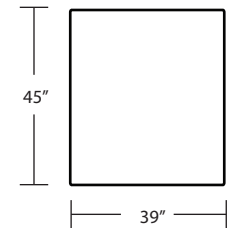

ELLAE

48 Sofa

45 Loveseat

48 Bumper Ottoman

45 Sofa

Chair / Swivel Chair
(Swivel Chair does not have legs)
(Chair has smaller arms)

45 Bumper Ottoman

48 Loveseat

Ottoman

TOP VIEW SCALE: 1/4" = 1 FOOT
SEAT DEPTH MAY VARY DEPENDING ON BACK PILLOW PLACEMENT
ALL DIMENSIONS ARE APPROXIMATE AND SUBJECT TO CHANGE
REVISED 02/12/2021

LAF 48 1 Arm Sofa

LAF 45 1 Arm Loveseat