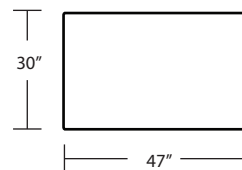

ELLAE

48 Sofa

45 Loveseat

48 Bumper Ottoman

45 Sofa

Chair / Swivel Chair
(Swivel Chair does not have legs)
(Chair has smaller arms)

45 Bumper Ottoman

48 Loveseat

Ottoman

TOP VIEW SCALE: 1/4" = 1 FOOT
SEAT DEPTH MAY VARY DEPENDING ON BACK PILLOW PLACEMENT
ALL DIMENSIONS ARE APPROXIMATE AND SUBJECT TO CHANGE
REVISED 02/12/2021

LAF 48 1 Arm Sofa

LAF 45 1 Arm Loveseat