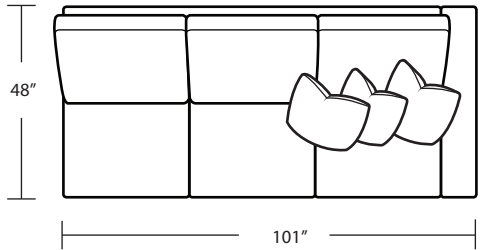

RAF 48 1 Arm Sofa