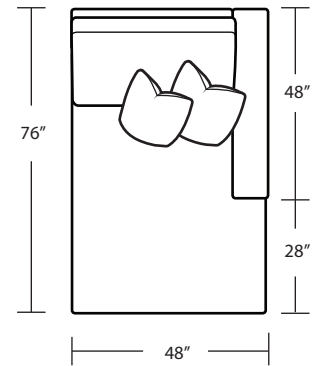

Ottoman

TOP VIEW SCALE: 1/4" = 1 FOOT
SEAT DEPTH MAY VARY DEPENDING ON BACK PILLOW PLACEMENT
ALL DIMENSIONS ARE APPROXIMATE AND SUBJECT TO CHANGE
REVISED 02/12/2021

LAF 48 1 Arm Sofa

LAF 45 1 Arm Loveseat

LAF 48 1 Arm Chaise

RAF 48 1 Arm Sofa

RAF 45 1 Arm Loveseat

RAF 48 1 Arm Chaise

LAF 45 1 Arm Sofa

LAF 48 1 Arm Chair

LAF 45 1 Arm Chaise

RAF 45 1 Arm Sofa