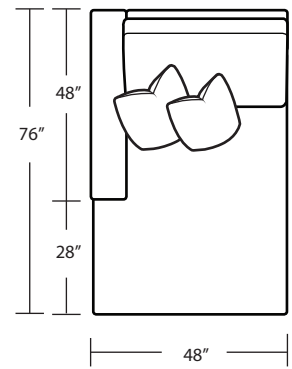

LAF 48 1 Arm Chaise