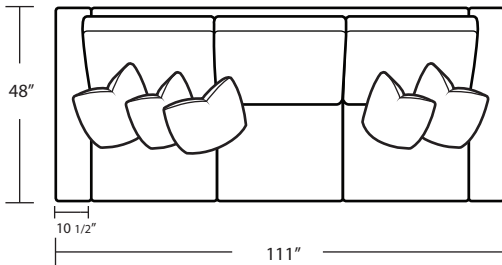

ELLAE

48 Sofa

45 Loveseat

48 Bumper Ottoman

45 Sofa

Chair / Swivel Chair
(Swivel Chair does not have legs)
(Chair has smaller arms)

45 Bumper Ottoman

48 Loveseat

Ottoman

TOP VIEW SCALE: 1/4" = 1 FOOT
SEAT DEPTH MAY VARY DEPENDING ON BACK PILLOW PLACEMENT
ALL DIMENSIONS ARE APPROXIMATE AND SUBJECT TO CHANGE
REVISED 02/12/2021

LAF 48 1 Arm Sofa

LAF 45 1 Arm Loveseat