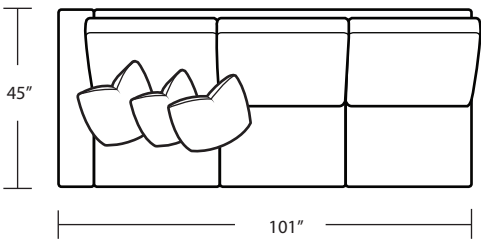

Ottoman

TOP VIEW SCALE: 1/4" = 1 FOOT
SEAT DEPTH MAY VARY DEPENDING ON BACK PILLOW PLACEMENT
ALL DIMENSIONS ARE APPROXIMATE AND SUBJECT TO CHANGE
REVISED 02/12/2021

LAF 48 1 Arm Sofa

LAF 45 1 Arm Loveseat

LAF 48 1 Arm Chaise

RAF 48 1 Arm Sofa

RAF 45 1 Arm Loveseat

RAF 48 1 Arm Chaise

LAF 45 1 Arm Sofa

LAF 48 1 Arm Chair

LAF 45 1 Arm Chaise

RAF 45 1 Arm Sofa