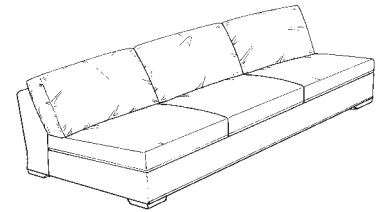

# VINCE

Sofa

Width: 84"  
Depth: 43"  
Height: 35"  
Arm Height: 25"  
Seat Depth: 24"  
Seat Height: 21"

Loveseat

Width: 60"  
Depth: 43"  
Height: 35"  
Arm Height: 25"  
Seat Depth: 24"  
Seat Height: 21"

\*LAF 1 Arm Sofa

Width: 79"  
Depth: 43"  
Height: 35"  
Arm Height: 25"  
Seat Depth: 24"  
Seat Height: 21"

\*Right Arm Facing (RAF) Pieces also available

TOP VIEW SCALE: 1/4" = 1 FOOT  
SEAT DEPTH MAY VARY DEPENDING ON BACK PILLOW PLACEMENT  
ALL DIMENSIONS ARE APPROXIMATE AND SUBJECT TO CHANGE  
REVISED 03/22/2021

\*LAF 1 Arm Loveseat

Width: 54"  
Depth: 43"  
Height: 35"  
Arm Height: 25"  
Seat Depth: 24"  
Seat Height: 21"

\*LAF 1 Arm Chair

Width: 30"  
Depth: 43"  
Height: 35"  
Arm Height: 25"  
Seat Depth: 24"  
Seat Height: 21"

\*LAF 1 Arm Chaise

Width: 37"  
Depth: 68"  
Height: 35"  
Arm Height: 25"  
Seat Depth: 48"  
Seat Height: 21"

Armless Sofa

Width: 74"  
Depth: 43"  
Height: 35"  
Seat Depth: 24"  
Seat Height: 21"

Armless Loveseat