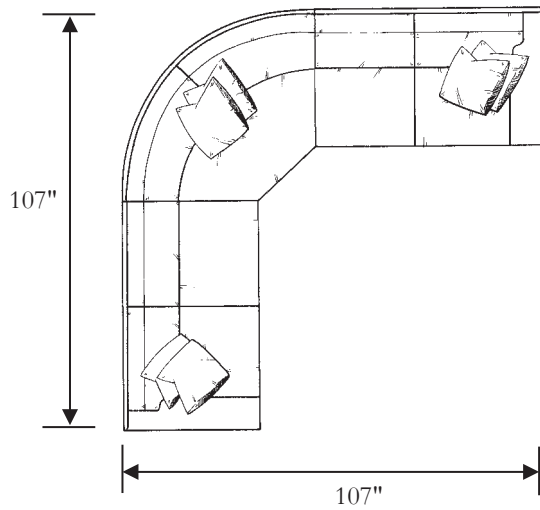

\*LAF 1 Arm Sofa

Width: 79"  
Depth: 43"  
Height: 35"  
Arm Height: 25"  
Seat Depth: 24"  
Seat Height: 21"

\*Right Arm Facing (RAF) Pieces also available

TOP VIEW SCALE: 1/4" = 1 FOOT  
SEAT DEPTH MAY VARY DEPENDING ON BACK PILLOW PLACEMENT  
ALL DIMENSIONS ARE APPROXIMATE AND SUBJECT TO CHANGE  
REVISED 03/22/2021

\*LAF 1 Arm Chaise

Width: 37"  
Depth: 68"  
Height: 35"  
Arm Height: 25"  
Seat Depth: 48"  
Seat Height: 21"

Armless Sofa

Width: 74"  
Depth: 43"  
Height: 35"  
Seat Depth: 24"  
Seat Height: 21"

Armless Loveseat

Width: 63"  
Depth: 43"  
Height: 35"  
Seat Depth: 24"  
Seat Height: 21"

Armless Chair

Width: 25"  
Depth: 43"  
Height: 35"  
Seat Depth: 24"  
Seat Height: 21"

Curve

Width: 53"  
Depth: 53"  
Height: 35"  
Seat Depth: 24"  
Seat Height: 21"

Square Corner

Width: 43"  
Depth: 43"  
Height: 35"  
Seat Depth: 24"  
Seat Height: 21"

\*Right Arm Facing (RAF) Pieces also available

2 Pc. Sectional

2 Pc. Sectional

3 Pc. Sectional

2 Pc. Sectional

3 Pc. Sectional