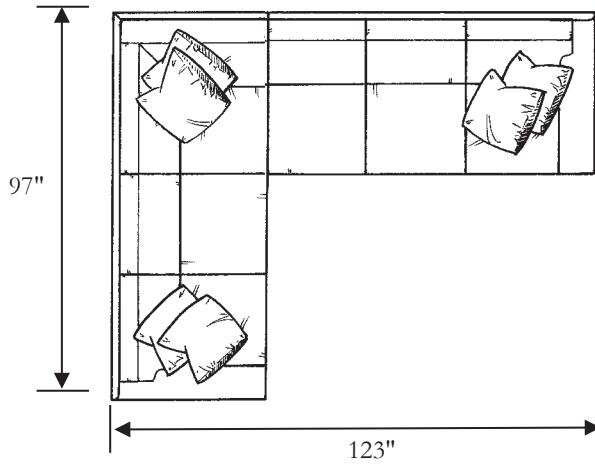

\*LAF 1 Arm Loveseat

Width: 54"  
Depth: 43"  
Height: 35"  
Arm Height: 25"  
Seat Depth: 24"  
Seat Height: 21"

\*LAF 1 Arm Chair

Width: 30"  
Depth: 43"  
Height: 35"  
Arm Height: 25"  
Seat Depth: 24"  
Seat Height: 21"

\*LAF 1 Arm Chaise

Width: 37"  
Depth: 68"  
Height: 35"  
Arm Height: 25"  
Seat Depth: 48"  
Seat Height: 21"

Armless Sofa

Width: 74"  
Depth: 43"  
Height: 35"  
Seat Depth: 24"  
Seat Height: 21"

Armless Loveseat

Width: 63"  
Depth: 43"  
Height: 35"  
Seat Depth: 24"  
Seat Height: 21"

Armless Chair

Width: 25"  
Depth: 43"  
Height: 35"  
Seat Depth: 24"  
Seat Height: 21"

Curve

Width: 53"  
Depth: 53"  
Height: 35"  
Seat Depth: 24"  
Seat Height: 21"

Square Corner

Width: 43"  
Depth: 43"  
Height: 35"  
Seat Depth: 24"  
Seat Height: 21"

\*Right Arm Facing (RAF) Pieces also available

2 Pc. Sectional

2 Pc. Sectional

3 Pc. Sectional

2 Pc. Sectional

3 Pc. Sectional