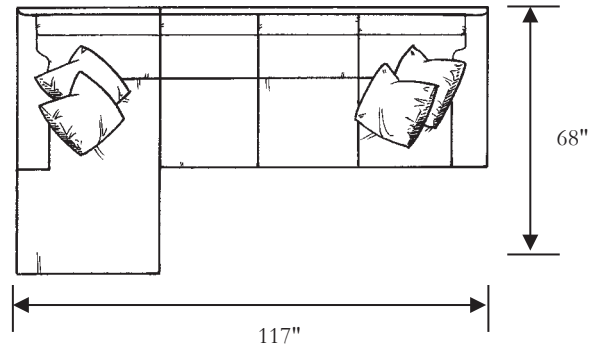

\*LAF 1 Arm Chaise

Width: 37"  
Depth: 68"  
Height: 35"  
Arm Height: 25"  
Seat Depth: 48"  
Seat Height: 21"

Armless Sofa

Width: 74"  
Depth: 43"  
Height: 35"  
Seat Depth: 24"  
Seat Height: 21"

Armless Loveseat

Width: 63"  
Depth: 43"  
Height: 35"  
Seat Depth: 24"  
Seat Height: 21"

Armless Chair

Width: 25"  
Depth: 43"  
Height: 35"  
Seat Depth: 24"  
Seat Height: 21"

Curve

Width: 53"  
Depth: 53"  
Height: 35"  
Seat Depth: 24"  
Seat Height: 21"

Square Corner

Width: 43"  
Depth: 43"  
Height: 35"  
Seat Depth: 24"  
Seat Height: 21"

\*Right Arm Facing (RAF) Pieces also available

2 Pc. Sectional

2 Pc. Sectional

3 Pc. Sectional

2 Pc. Sectional

3 Pc. Sectional