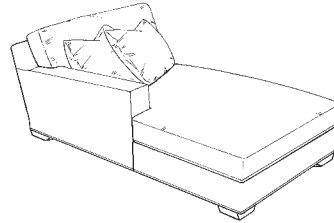

\*LAF 1 Arm Sofa

Width: 79"  
Depth: 43"  
Height: 35"  
Arm Height: 25"  
Seat Depth: 24"  
Seat Height: 21"

\*Right Arm Facing (RAF) Pieces also available

TOP VIEW SCALE: 1/4" = 1 FOOT  
SEAT DEPTH MAY VARY DEPENDING ON BACK PILLOW PLACEMENT  
ALL DIMENSIONS ARE APPROXIMATE AND SUBJECT TO CHANGE  
REVISED 03/22/2021

\*LAF 1 Arm Loveseat

Width: 54"  
Depth: 43"  
Height: 35"  
Arm Height: 25"  
Seat Depth: 24"  
Seat Height: 21"

\*LAF 1 Arm Chair

Width: 30"  
Depth: 43"  
Height: 35"  
Arm Height: 25"  
Seat Depth: 24"  
Seat Height: 21"

\*LAF 1 Arm Chaise

Width: 37"  
Depth: 68"  
Height: 35"  
Arm Height: 25"  
Seat Depth: 48"  
Seat Height: 21"

Armless Sofa

Width: 74"  
Depth: 43"  
Height: 35"  
Seat Depth: 24"  
Seat Height: 21"

Armless Loveseat