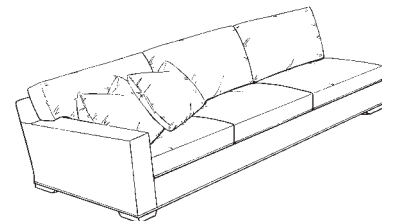

# VINCE

Sofa

Width: 84"  
Depth: 43"  
Height: 35"  
Arm Height: 25"  
Seat Depth: 24"  
Seat Height: 21"

Loveseat

Width: 60"  
Depth: 43"  
Height: 35"  
Arm Height: 25"  
Seat Depth: 24"  
Seat Height: 21"

Chair / Swivel Chair

Width: 40"  
Depth: 43"  
Height: 35"  
Arm Height: 25"  
Seat Depth: 24"  
Seat Height: 21"

Ottoman

Width: 33"  
Depth: 26"  
Height: 21"

Sofa

\*LAF Sofa With Return

Width: 97"  
Depth: 43"  
Height: 35"  
Arm Height: 25"  
Seat Depth: 24"  
Seat Height: 21"

\*LAF 1 Arm Sofa

Width: 79"  
Depth: 43"  
Height: 35"  
Arm Height: 25"  
Seat Depth: 24"  
Seat Height: 21"

\*Right Arm Facing (RAF) Pieces also available

TOP VIEW SCALE: 1/4" = 1 FOOT  
SEAT DEPTH MAY VARY DEPENDING ON BACK PILLOW PLACEMENT  
ALL DIMENSIONS ARE APPROXIMATE AND SUBJECT TO CHANGE  
REVISED 03/22/2021

\*LAF 1 Arm Loveseat

Width: 54"  
Depth: 43"  
Height: 35"  
Arm Height: 25"  
Seat Depth: 24"  
Seat Height: 21"

\*LAF 1 Arm Chair

Width: 30"  
Depth: 43"  
Height: 35"  
Arm Height: 25"  
Seat Depth: 24"  
Seat Height: 21"