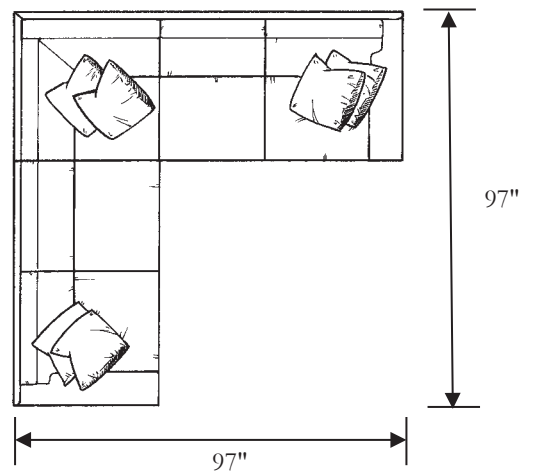

# VINCE

Sofa

Width: 84"  
Depth: 43"  
Height: 35"  
Arm Height: 25"  
Seat Depth: 24"  
Seat Height: 21"

Loveseat

Width: 60"  
Depth: 43"  
Height: 35"  
Arm Height: 25"  
Seat Depth: 24"  
Seat Height: 21"

\*LAF 1 Arm Chaise

Width: 37"  
Depth: 68"  
Height: 35"  
Arm Height: 25"  
Seat Depth: 48"  
Seat Height: 21"

Armless Sofa

Width: 74"  
Depth: 43"  
Height: 35"  
Seat Depth: 24"  
Seat Height: 21"

Armless Loveseat

Width: 63"  
Depth: 43"  
Height: 35"  
Seat Depth: 24"  
Seat Height: 21"

Armless Chair

Width: 25"  
Depth: 43"  
Height: 35"  
Seat Depth: 24"  
Seat Height: 21"

Curve

Width: 53"  
Depth: 53"  
Height: 35"  
Seat Depth: 24"  
Seat Height: 21"

Square Corner

Width: 43"  
Depth: 43"  
Height: 35"  
Seat Depth: 24"  
Seat Height: 21"

\*Right Arm Facing (RAF) Pieces also available

2 Pc. Sectional

2 Pc. Sectional

3 Pc. Sectional

2 Pc. Sectional

3 Pc. Sectional