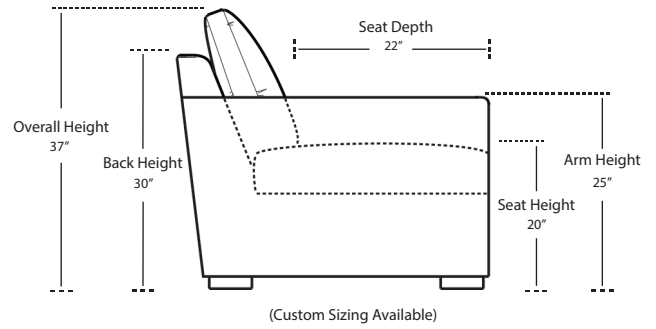

# NEWPORT

LAF Curved 1 Arm Sofa

LSF Curved Bumper

Armless Curved Loveseat

RAF Curved 1 Arm Sofa

RSF Curved Bumper

TOP VIEW SCALE: 1/4" = 1 FOOT  
SEAT DEPTH MAY VARY DEPENDING ON BACK PILLOW PLACEMENT  
ALL DIMENSIONS ARE APPROXIMATE AND SUBJECT TO CHANGE.  
REVISED 05/21/2019

Top View of  
LAF Curved 1 Arm Sofa  
RSF Curved Bumper

Top View of  
RAF Curved 1 Arm Sofa  
LSF Curved Bumper