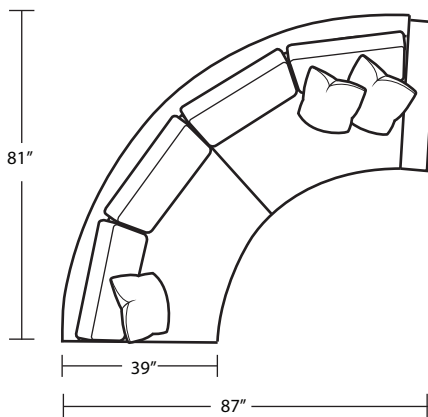

# NEWPORT

LAF Curved 1 Arm Sofa

LSF Curved Bumper

Armless Curved Loveseat

RAF Curved 1 Arm Sofa

RSF Curved Bumper

TOP VIEW SCALE: 1/4" = 1 FOOT  
SEAT DEPTH MAY VARY DEPENDING ON BACK PILLOW PLACEMENT  
ALL DIMENSIONS ARE APPROXIMATE AND SUBJECT TO CHANGE.  
REVISED 05/21/2019

Top View of  
LAF Curved 1 Arm Sofa  
RSF Curved Bumper

Top View of  
RAF Curved 1 Arm Sofa  
LSF Curved Bumper