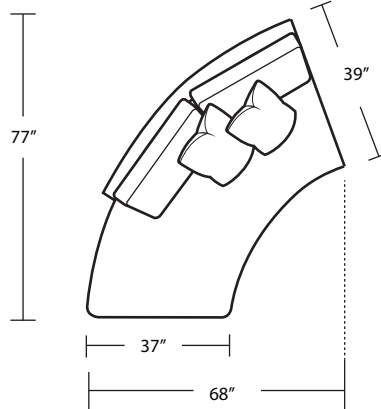

# NEWPORT

LAF Curved 1 Arm Sofa

LSF Curved Bumper

Armless Curved Loveseat

RAF Curved 1 Arm Sofa

RSF Curved Bumper

TOP VIEW SCALE: 1/4" = 1 FOOT  
SEAT DEPTH MAY VARY DEPENDING ON BACK PILLOW PLACEMENT  
ALL DIMENSIONS ARE APPROXIMATE AND SUBJECT TO CHANGE.  
REVISED 05/21/2019

Top View of  
LAF Curved 1 Arm Sofa  
RSF Curved Bumper

Top View of  
RAF Curved 1 Arm Sofa  
LSF Curved Bumper