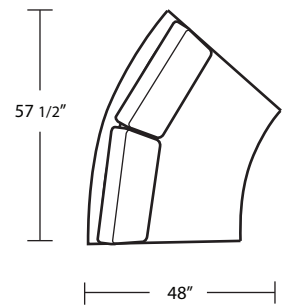

# NEWPORT

LAF Curved 1 Arm Sofa

LSF Curved Bumper

Armless Curved Loveseat

RAF Curved 1 Arm Sofa

RSF Curved Bumper

TOP VIEW SCALE: 1/4" = 1 FOOT  
SEAT DEPTH MAY VARY DEPENDING ON BACK PILLOW PLACEMENT  
ALL DIMENSIONS ARE APPROXIMATE AND SUBJECT TO CHANGE.  
REVISED 05/21/2019

Top View of  
LAF Curved 1 Arm Sofa  
RSF Curved Bumper

Top View of  
RAF Curved 1 Arm Sofa  
LSF Curved Bumper