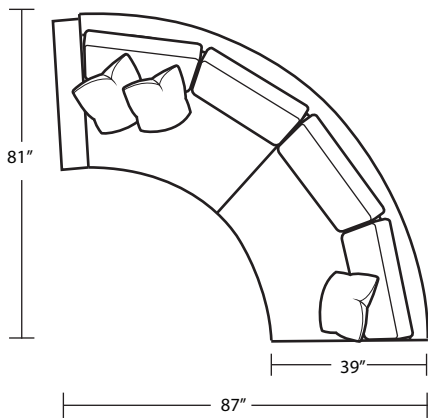

# NEWPORT

LAF Curved 1 Arm Sofa

LSF Curved Bumper

Armless Curved Loveseat

RAF Curved 1 Arm Sofa

RSF Curved Bumper

TOP VIEW SCALE: 1/4" = 1 FOOT  
SEAT DEPTH MAY VARY DEPENDING ON BACK PILLOW PLACEMENT  
ALL DIMENSIONS ARE APPROXIMATE AND SUBJECT TO CHANGE.  
REVISED 05/21/2019

Top View of  
LAF Curved 1 Arm Sofa  
RSF Curved Bumper

Top View of  
RAF Curved 1 Arm Sofa  
LSF Curved Bumper