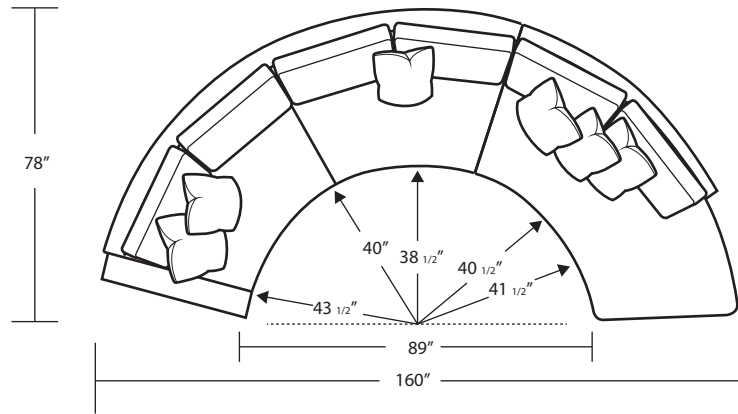

# NEWPORT

LAF Curved 1 Arm Sofa

LSF Curved Bumper

Armless Curved Loveseat

RAF Curved 1 Arm Sofa

RSF Curved Bumper

TOP VIEW SCALE: 1/4" = 1 FOOT  
SEAT DEPTH MAY VARY DEPENDING ON BACK PILLOW PLACEMENT  
ALL DIMENSIONS ARE APPROXIMATE AND SUBJECT TO CHANGE.  
REVISED 05/21/2019

Top View of  
LAF Curved 1 Arm Sofa  
RSF Curved Bumper

Top View of  
RAF Curved 1 Arm Sofa  
LSF Curved Bumper