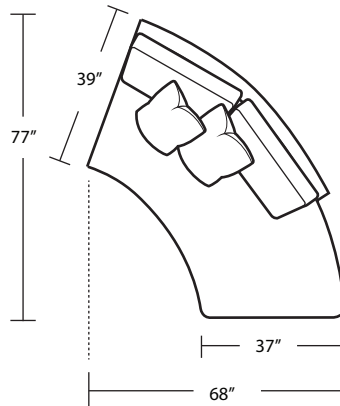

# NEWPORT

LAF Curved 1 Arm Sofa

LSF Curved Bumper

Armless Curved Loveseat

RAF Curved 1 Arm Sofa

RSF Curved Bumper

TOP VIEW SCALE: 1/4" = 1 FOOT  
SEAT DEPTH MAY VARY DEPENDING ON BACK PILLOW PLACEMENT  
ALL DIMENSIONS ARE APPROXIMATE AND SUBJECT TO CHANGE.  
REVISED 05/21/2019

Top View of  
LAF Curved 1 Arm Sofa  
RSF Curved Bumper

Top View of  
RAF Curved 1 Arm Sofa  
LSF Curved Bumper