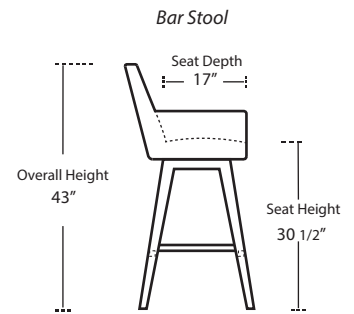

COLE

Arm Counterstool (39H 26 1/2SH)

Side Counterstool (39H 26 1/2SH)

Arm Barstool (43H 30 1/2SH)

Side Barstool (43H 30 1/2SH)

Arm Chair

Side Chair