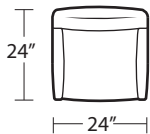

COLE

Arm Counterstool (39H 26 1/2SH)

Side Counterstool (39H 26 1/2SH)

Arm Barstool (43H 30 1/2SH)

Side Barstool (43H 30 1/2SH)

Arm Chair

Side Chair