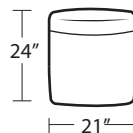

COLE

Arm Counterstool (39H 26 1/2SH)

Side Counterstool (39H 26 1/2SH)

Arm Barstool (43H 30 1/2SH)

Side Barstool (43H 30 1/2SH)

Arm Chair

Side Chair