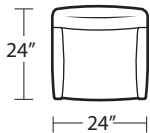

COLE

Arm Counterstool (39H 26 1/2SH)

Side Counterstool (39H 26 1/2SH)

Arm Barstool (43H 30 1/2SH)

Side Barstool (43H 30 1/2SH)

Arm Chair

Side Chair