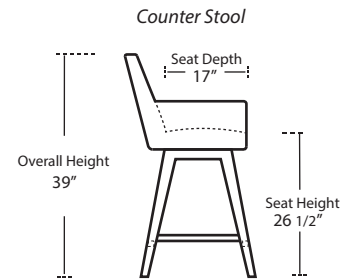

COLE

Arm Counterstool (39H 26 1/2SH)

Side Counterstool (39H 26 1/2SH)

Arm Barstool (43H 30 1/2SH)

Side Barstool (43H 30 1/2SH)

Arm Chair

Side Chair