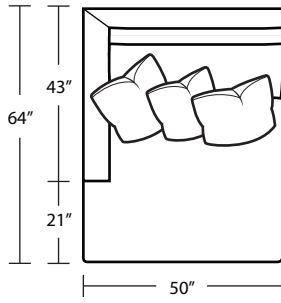

*LAF 1Arm Sofa*

*RAF 1 Arm Chair*

TOP VIEW SCALE: 1/4" = 1 FOOT  
SEAT DEPTH MAY VARY DEPENDING ON BACK PILLOW PLACEMENT  
ALL DIMENSIONS ARE APPROXIMATE AND SUBJECT TO CHANGE  
REVISED 11/09/2018

LAF 1 Arm Chaise

Armless Sofa

RAF 1 Arm Chaise

Armless Chair

XL LAF 1 Arm Chaise

XL Armless Chaise

XL RAF 1 Arm Chaise

Square Corner