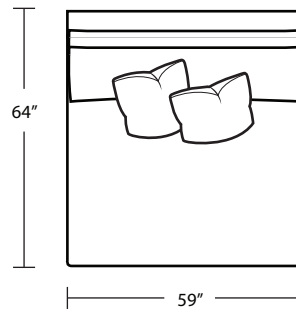

*LAF 1Arm Sofa*

*RAF 1 Arm Chair*

TOP VIEW SCALE: 1/4" = 1 FOOT  
SEAT DEPTH MAY VARY DEPENDING ON BACK PILLOW PLACEMENT  
ALL DIMENSIONS ARE APPROXIMATE AND SUBJECT TO CHANGE  
REVISED 11/09/2018

LAF 1 Arm Chaise

Armless Sofa

RAF 1 Arm Chaise

Armless Chair

XL LAF 1 Arm Chaise

XL Armless Chaise

XL RAF 1 Arm Chaise

Square Corner