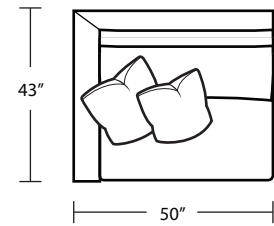

# NIRVANA

*Sofa*

*Bumper Ottoman*

*RAF 1 Arm Sofa*

*Chair*

*Bookcase Ottoman*

*LAF 1 Arm Chair*

*Ottoman*

*LAF 1Arm Sofa*

*RAF 1 Arm Chair*

TOP VIEW SCALE: 1/4" = 1 FOOT  
SEAT DEPTH MAY VARY DEPENDING ON BACK PILLOW PLACEMENT  
ALL DIMENSIONS ARE APPROXIMATE AND SUBJECT TO CHANGE  
REVISED 11/09/2018

LAF 1 Arm Chaise