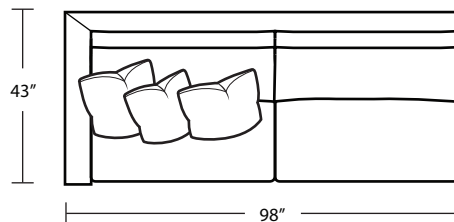

*LAF 1Arm Sofa*

*RAF 1 Arm Chair*

TOP VIEW SCALE: 1/4" = 1 FOOT  
SEAT DEPTH MAY VARY DEPENDING ON BACK PILLOW PLACEMENT  
ALL DIMENSIONS ARE APPROXIMATE AND SUBJECT TO CHANGE  
REVISED 11/09/2018

LAF 1 Arm Chaise