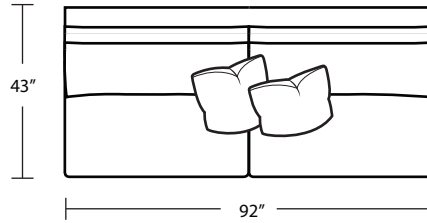

*LAF 1Arm Sofa*

*RAF 1 Arm Chair*

TOP VIEW SCALE: 1/4" = 1 FOOT  
SEAT DEPTH MAY VARY DEPENDING ON BACK PILLOW PLACEMENT  
ALL DIMENSIONS ARE APPROXIMATE AND SUBJECT TO CHANGE  
REVISED 11/09/2018

LAF 1 Arm Chaise

Armless Sofa

RAF 1 Arm Chaise

Armless Chair

XL LAF 1 Arm Chaise

XL Armless Chaise

XL RAF 1 Arm Chaise

Square Corner