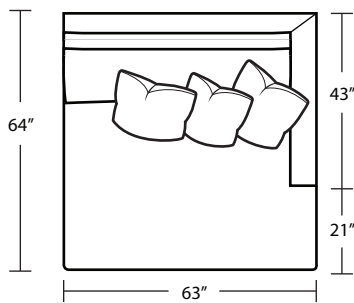

*LAF 1Arm Sofa*

*RAF 1 Arm Chair*

TOP VIEW SCALE: 1/4" = 1 FOOT  
SEAT DEPTH MAY VARY DEPENDING ON BACK PILLOW PLACEMENT  
ALL DIMENSIONS ARE APPROXIMATE AND SUBJECT TO CHANGE  
REVISED 11/09/2018

LAF 1 Arm Chaise

Armless Sofa

RAF 1 Arm Chaise

Armless Chair

XL LAF 1 Arm Chaise

XL Armless Chaise

XL RAF 1 Arm Chaise

Square Corner