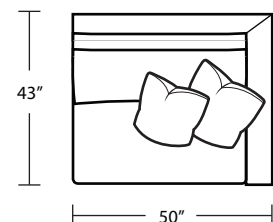

*LAF 1Arm Sofa*

*RAF 1 Arm Chair*

TOP VIEW SCALE: 1/4" = 1 FOOT  
SEAT DEPTH MAY VARY DEPENDING ON BACK PILLOW PLACEMENT  
ALL DIMENSIONS ARE APPROXIMATE AND SUBJECT TO CHANGE  
REVISED 11/09/2018

LAF 1 Arm Chaise