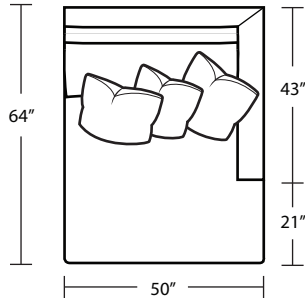

*LAF 1Arm Sofa*

*RAF 1 Arm Chair*

TOP VIEW SCALE: 1/4" = 1 FOOT  
SEAT DEPTH MAY VARY DEPENDING ON BACK PILLOW PLACEMENT  
ALL DIMENSIONS ARE APPROXIMATE AND SUBJECT TO CHANGE  
REVISED 11/09/2018

LAF 1 Arm Chaise

Armless Sofa

RAF 1 Arm Chaise

Armless Chair

XL LAF 1 Arm Chaise

XL Armless Chaise

XL RAF 1 Arm Chaise

Square Corner