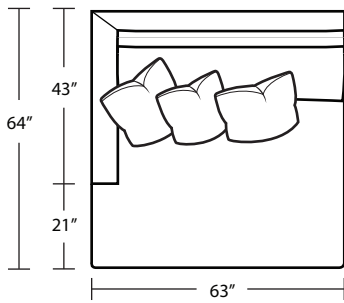

*LAF 1Arm Sofa*

*RAF 1 Arm Chair*

TOP VIEW SCALE: 1/4" = 1 FOOT  
SEAT DEPTH MAY VARY DEPENDING ON BACK PILLOW PLACEMENT  
ALL DIMENSIONS ARE APPROXIMATE AND SUBJECT TO CHANGE  
REVISED 11/09/2018

LAF 1 Arm Chaise

Armless Sofa

RAF 1 Arm Chaise

Armless Chair

XL LAF 1 Arm Chaise

XL Armless Chaise

XL RAF 1 Arm Chaise

Square Corner