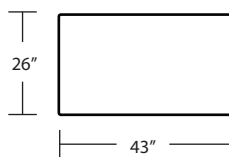

*LAF 1Arm Sofa*

*RAF 1 Arm Chair*

TOP VIEW SCALE: 1/4" = 1 FOOT  
SEAT DEPTH MAY VARY DEPENDING ON BACK PILLOW PLACEMENT  
ALL DIMENSIONS ARE APPROXIMATE AND SUBJECT TO CHANGE  
REVISED 11/09/2018

LAF 1 Arm Chaise