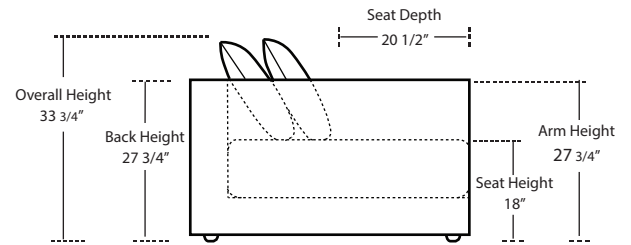

NIRVANA

TOP VIEW SCALE: 1/4" = 1 FOOT
SEAT DEPTH MAY VARY DEPENDING ON BACK PILLOW PLACEMENT
ALL DIMENSIONS ARE APPROXIMATE AND SUBJECT TO CHANGE
REVISED 11/09/2018