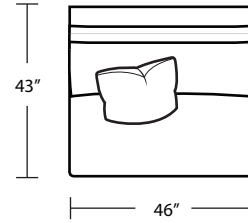

*LAF 1Arm Sofa*

*RAF 1 Arm Chair*

TOP VIEW SCALE: 1/4" = 1 FOOT  
SEAT DEPTH MAY VARY DEPENDING ON BACK PILLOW PLACEMENT  
ALL DIMENSIONS ARE APPROXIMATE AND SUBJECT TO CHANGE  
REVISED 11/09/2018

LAF 1 Arm Chaise

Armless Sofa

RAF 1 Arm Chaise

Armless Chair

XL LAF 1 Arm Chaise

XL Armless Chaise

XL RAF 1 Arm Chaise

Square Corner