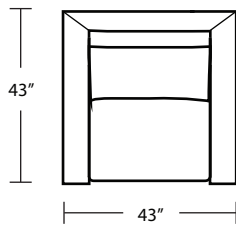

NIRVANA

Chair

TOP VIEW SCALE: 1/4" = 1 FOOT
SEAT DEPTH MAY VARY DEPENDING ON BACK PILLOW PLACEMENT
ALL DIMENSIONS ARE APPROXIMATE AND SUBJECT TO CHANGE
REVISED 11/09/2018