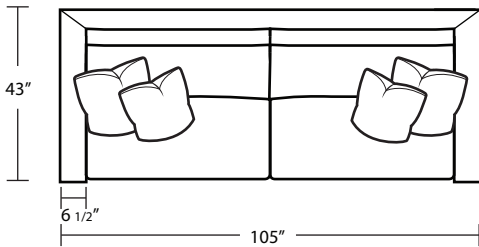

# NIRVANA

*Sofa*

*Bumper Ottoman*

*RAF 1 Arm Sofa*

*Chair*

*Bookcase Ottoman*

*LAF 1 Arm Chair*

*Ottoman*

*LAF 1Arm Sofa*

*RAF 1 Arm Chair*

TOP VIEW SCALE: 1/4" = 1 FOOT  
SEAT DEPTH MAY VARY DEPENDING ON BACK PILLOW PLACEMENT  
ALL DIMENSIONS ARE APPROXIMATE AND SUBJECT TO CHANGE  
REVISED 11/09/2018

LAF 1 Arm Chaise